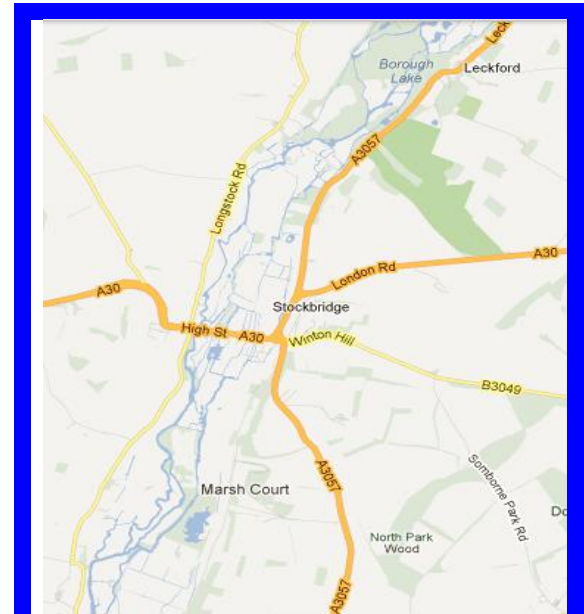

## What is a Taxishare?

It is a public transport service for anyone who needs to travel from Wherwell, Chilbolton, Longstock, Stockbridge, King's Somborne, Houghton or Yokesford Hill in Timsbury into Romsey.

## Wherwell–Chilbolton– Longstock–Stockbridge –Houghton–to Romsey Taxishare (54)

A public transport service

© Crown copyright and database rights 2015 Ordnance Survey 100019180.