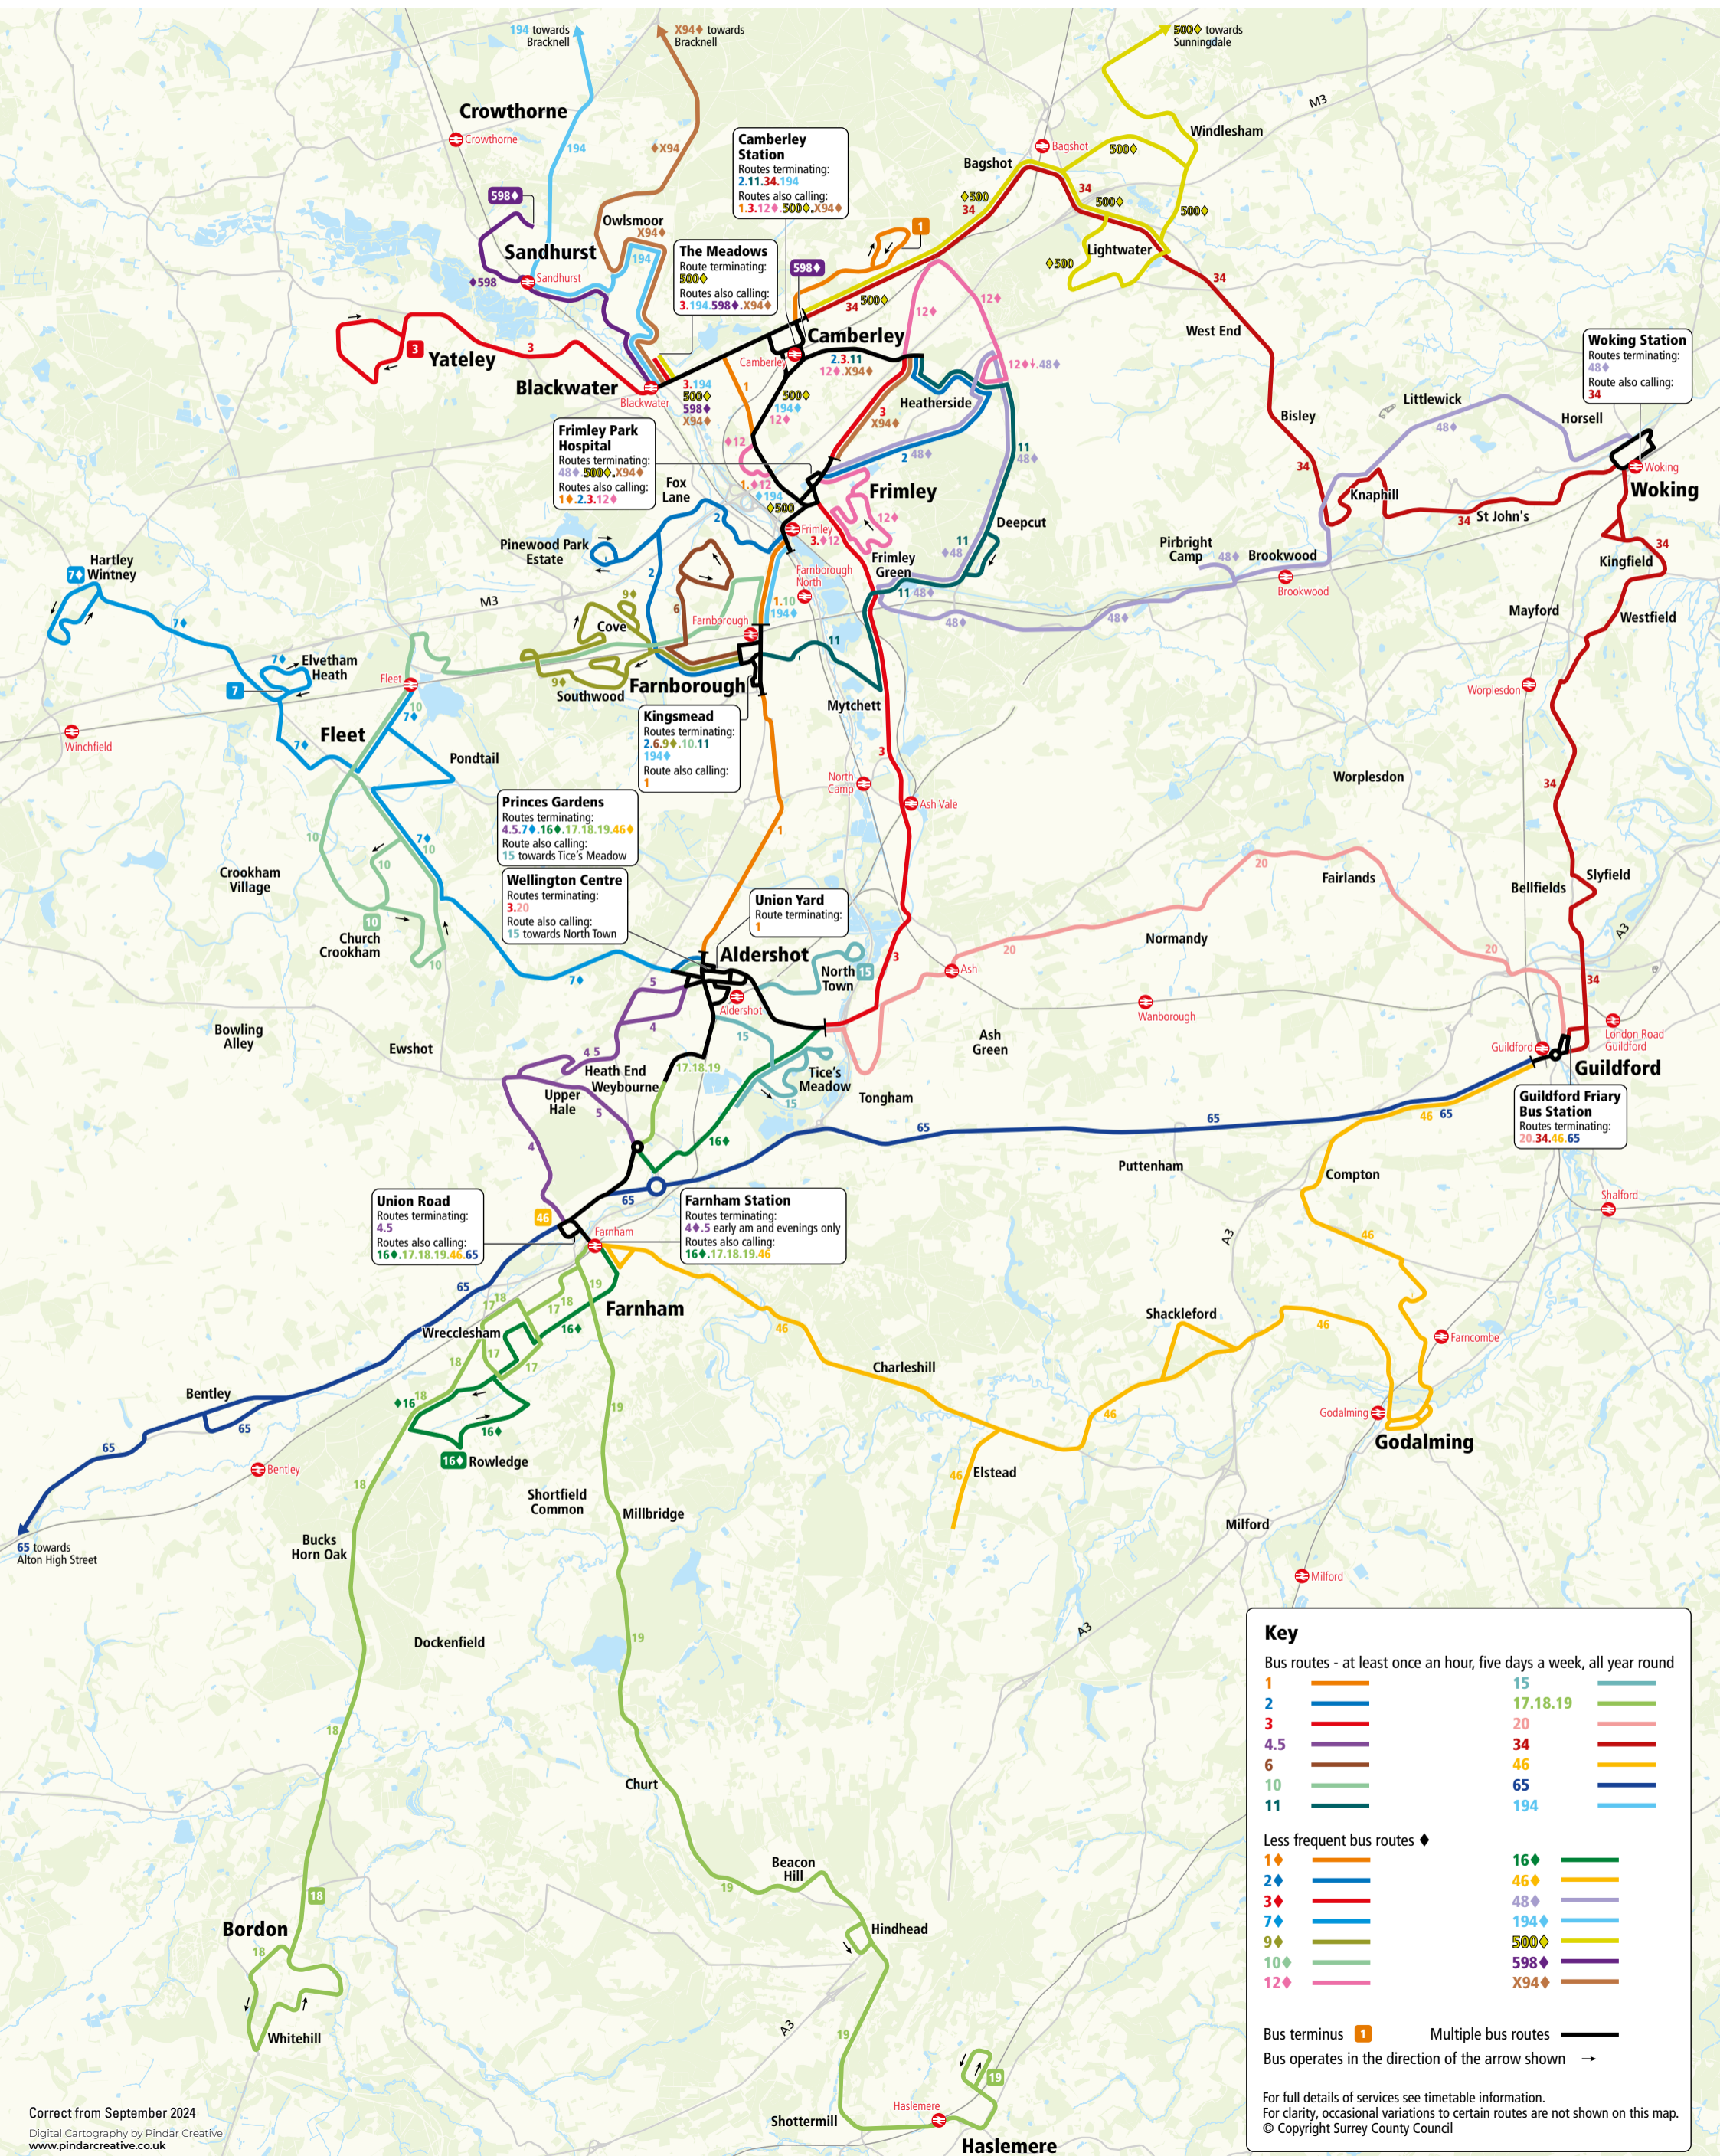

Blackwater Valley Public Transport Map

Camberley Station
Routes terminating:
2.11.34.194
Routes also calling:
1.3.12.500.X94

The Meadows
Route terminating:
500
Routes also calling:
3.194.598.X94

Frimley Park Hospital
Routes terminating:
48.500.X94
Routes also calling:
1.2.3.12

Kingsmead
Routes terminating:
2.6.9.10.11
194
Route also calling:
1

Princes Gardens
Routes terminating:
4.5.7.16.17.18.19.46
Route also calling:
15 towards Tice's Meadow

Wellington Centre
Routes terminating:
3.20
Route also calling:
15 towards North Town

Union Yard
Route terminating:
1

Farnham Station
Routes terminating:
4.5 early am and evenings only
Routes also calling:
16.17.18.19.46

Guildford Friary Bus Station
Routes terminating:
20.34.46.65

Woking Station
Routes terminating:
48
Route also calling:
34

Key

Bus routes - at least once an hour, five days a week, all year round

1	15
2	17.18.19
3	20
4.5	34
6	46
10	65
11	194

Less frequent bus routes ♦

1♦	16♦
2♦	46♦
3♦	48♦
7♦	194♦
9♦	500♦
10♦	598♦
12♦	X94♦

Bus terminus **1** Multiple bus routes **—**

Bus operates in the direction of the arrow shown **→**

For full details of services see timetable information.
For clarity, occasional variations to certain routes are not shown on this map.
© Copyright Surrey County Council