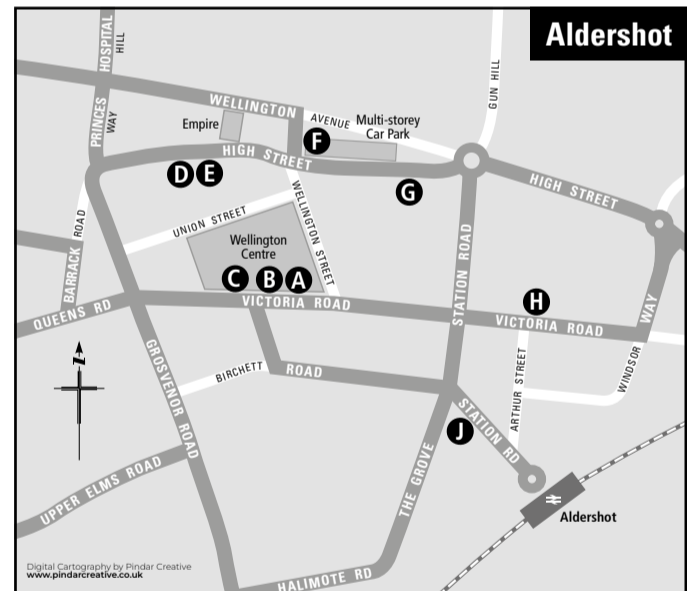

1	Farnborough, Camberley, Old Dean Estate	F
3	Frimley, Camberley, Yateley	BH
4.5	Farnham	E
7	Fleet, Pondtail, Elvetham Heath, Hartley Wintney	E
15	North Town	AH
15	Tices Meadow	DGJ
16	Farnham, Wrecclesham, Rowledge	EH
17	Farnham, Wrecclesham, Shorth Heath	D
18	Farnham, Wrecclesham, Bordon	D
19	Farnham, Beacon Hill, Hindhead, Haslemere	D
20	Normandy, Fairlands, Guildford	AH
46	Farnham, Godalming, Guildford	EH

1	Frimley, Camberley, Old Dean Estate	WYNRL
1	Aldershot	SFA
2	Cove, Pinewood Park, Hawley, Frimley, Frimley Park Hospital, Heatherside, Camberley	BG
6	Prospect Estate	XYG
9	Southwood	XYG
10	Fleet, Church Crookham	LXY
11	Mytchett, Frimley Green, Mindenhurst, Deepcut, Heatherside, Camberley	B
194	Camberley, Sandhurst, Bracknell	DELT

- these routes run a limited service only at certain times of the day