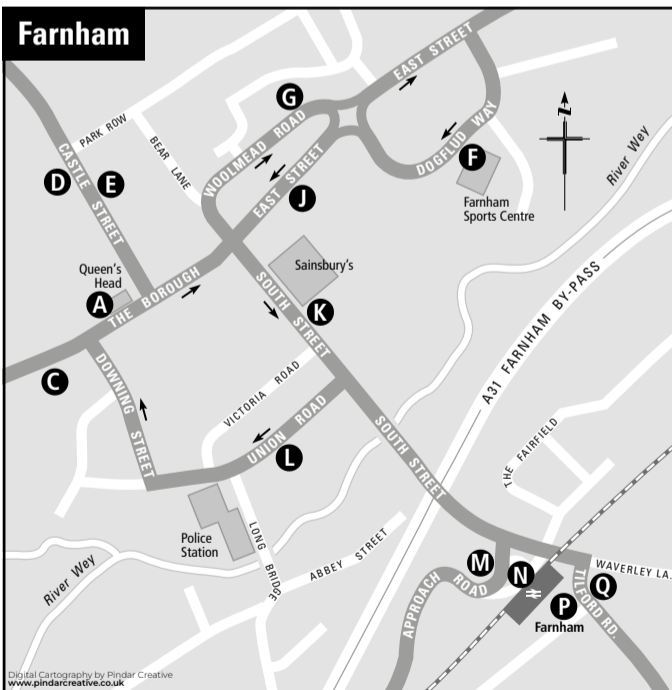

1	Frimley, Farnborough, Aldershot	DEK
1	Old Dean Estate	AFHL
2	Heatherside, Frimley, Farnborough	B
3	The Meadows, Blackwater, Yateley	DE
3	Frimley Park Hospital, Frimley, Mytchett, Ash, Aldershot	BF
11	Heatherside, Deepcut, Mindenhurst, Mytchett, Farnborough	B
12	Heatherside, Paddock Hill, Frimley Park Hospital	C
12	Frimley Park Hospital, Paddock Hill	D
34	Bagshot, Lightwater, Woking, Guildford	CH
194	The Meadows, Sandhurst, Crowthorne, Bracknell	BJG
194	Farnborough	BF
500	Bagshot, Lightwater, Windlesham, Egham, Staines (Saturday journeys also serve F)	CH
500	Frimley Park Hospital	DK
500	The Meadows (Saturdays)	DEK
X94	Frimley Park Hospital	BF
X94	The Meadows, Bracknell, Heatherwood Hospital	DE

<https://www.hants.gov.uk/transport/alternativetransport/communitytransport-services>

4	Folly Hill, Sandy Hill, Aldershot	ADL
5	Hale, Sandy Hill, Aldershot	AGL
	Hale, Sandy Hill, Aldershot (early mornings, evenings and Sundays)	AGLM
16	Sainsbury's, Badshot Lea, Aldershot	AGLP
16	Shorth Heath, Rowledge	FJKQ
17	Wrecclesham, Shorth Heath	FJKN
18	Wrecclesham, Bordon, Whitehill	FJKN
19	Frensham, Churt, Hindhead, Haslemere	FJKN
17.18.19	Weybourne, Aldershot	AGLM
46	Elstead, Godalming, Guildford	AKQ
65	Guildford	AG
65	Bentley, Alton (connections available at Alton for onward travel to Alresford and Winchester on service 64)	CFJL

**Wellington Centre**  
 Routes terminating:  
 3.20  
 Route also calling:  
 15 towards North Town

**Union Yard**  
 Route terminating:  
 1

**Farnham Station**  
 Routes terminating:  
 4.5 early am and evenings only  
 Routes also calling:  
 16.17.18.19.46

**Guildford Friary Bus Station**  
 Routes terminating:  
 20.34.46.65

**Woking Station**  
 Routes terminating:  
 48  
 Route also calling:  
 34

**Key**

Bus routes - at least once an hour, five days a week, all year round