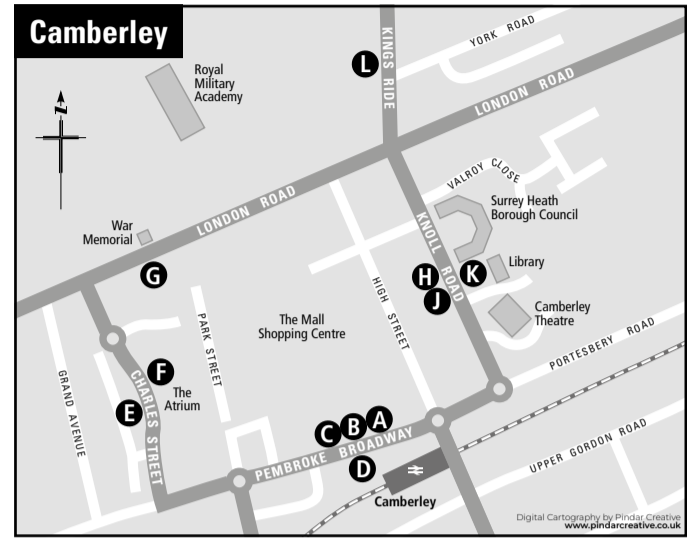

1	Frimley, Farnborough, Aldershot	DEK
1	Old Dean Estate	AFHL
2	Heatherside, Frimley, Farnborough	B
3	The Meadows, Blackwater, Yateley	DE
3	Frimley Park Hospital, Frimley, Mytchett, Ash, Aldershot	BF
11	Heatherside, Deepcut, Mindenhurst, Mytchett, Farnborough	B
12	Heatherside, Paddock Hill, Frimley Park Hospital	C
12	Frimley Park Hospital, Paddock Hill	D
34	Bagshot, Lightwater, Woking, Guildford	CH
194	The Meadows, Sandhurst, Crowthorne, Bracknell	BJG
194	Farnborough	BF
500	Bagshot, Lightwater, Windlesham, Egham, Staines (Saturday journeys also serve F)	CH
500	Frimley Park Hospital	DK
500	The Meadows (Saturdays)	DEK
X94	Frimley Park Hospital	BF
X94	The Meadows, Bracknell, Heatherwood Hospital	DE

<https://www.hants.gov.uk/transport/alternativetransport/communitytransport-services>

4	Folly Hill, Sandy Hill, Aldershot	ADL
5	Hale, Sandy Hill, Aldershot	AGL
	Hale, Sandy Hill, Aldershot (early mornings, evenings and Sundays)	AGLM
16	Sainsbury's, Badshot Lea, Aldershot	AGLP
16	Shorth Heath, Rowledge	FJKQ
17	Wrecclesham, Shorth Heath	FJKN
18	Wrecclesham, Bordon, Whitehill	FJKN
19	Frensham, Churt, Hindhead, Haslemere	FJKN
17.18.19	Weybourne, Aldershot	AGLM
46	Elstead, Godalming, Guildford	AKQ
65	Guildford	AG
65	Bentley, Alton (connections available at Alton for onward travel to Alresford and Winchester on service 64)	CFJL

**Guildford Friary Bus Station**  
 Routes terminating:  
 20.34.46.65

**Woking Station**  
 Routes terminating:  
 48  
 Route also calling:  
 34

**Key**

Bus routes - at least once an hour, five days a week, all year round