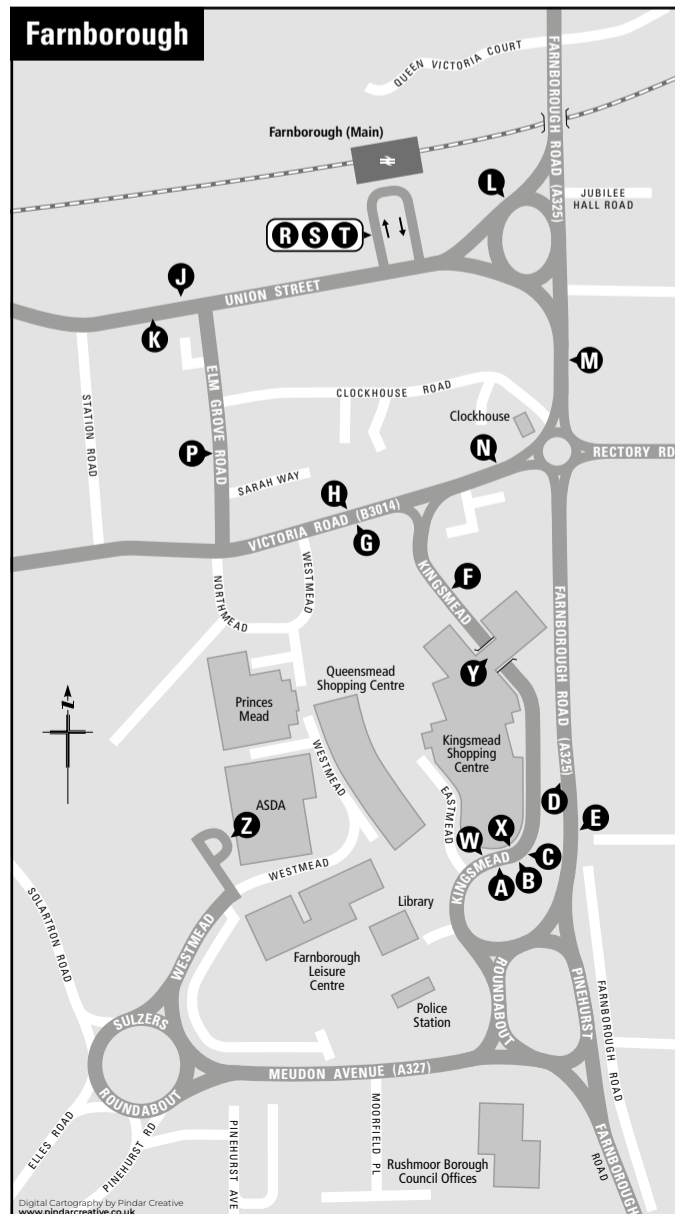

1	Frimley, Farnborough, Aldershot	DEK
1	Old Dean Estate	AFHL
2	Heatherside, Frimley, Farnborough	B
3	The Meadows, Blackwater, Yateley	DE
3	Frimley Park Hospital, Frimley, Mytchett, Ash, Aldershot	BF
11	Heatherside, Deepcut, Mindenhurst, Mytchett, Farnborough	B
12	Heatherside, Paddock Hill, Frimley Park Hospital	C
12	Frimley Park Hospital, Paddock Hill	D
34	Bagshot, Lightwater, Woking, Guildford	CH
194	The Meadows, Sandhurst, Crowthorne, Bracknell	BJG
194	Farnborough	BF
500	Bagshot, Lightwater, Windlesham, Egham, Staines (Saturday journeys also serve F)	CH
500	Frimley Park Hospital	DK
500	The Meadows (Saturdays)	DEK
X94	Frimley Park Hospital	BF
X94	The Meadows, Bracknell, Heatherwood Hospital	DE

<https://www.hants.gov.uk/transport/alternativetransport/communitytransport-services>

4	Folly Hill, Sandy Hill, Aldershot	ADL
5	Hale, Sandy Hill, Aldershot	AGL
	Hale, Sandy Hill, Aldershot (early mornings, evenings and Sundays)	AGLM
16	Sainsbury's, Badshot Lea, Aldershot	AGLP
16	Shorth Heath, Rowledge	FJKQ
17	Wrecclesham, Shorth Heath	FJKN
18	Wrecclesham, Bordon, Whitehill	FJKN
19	Frensham, Churt, Hindhead, Haslemere	FJKN
17.18.19	Weybourne, Aldershot	AGLM
46	Elstead, Godalming, Guildford	AKQ
65	Guildford	AG
65	Bentley, Alton (connections available at Alton for onward travel to Alresford and Winchester on service 64)	CFJL