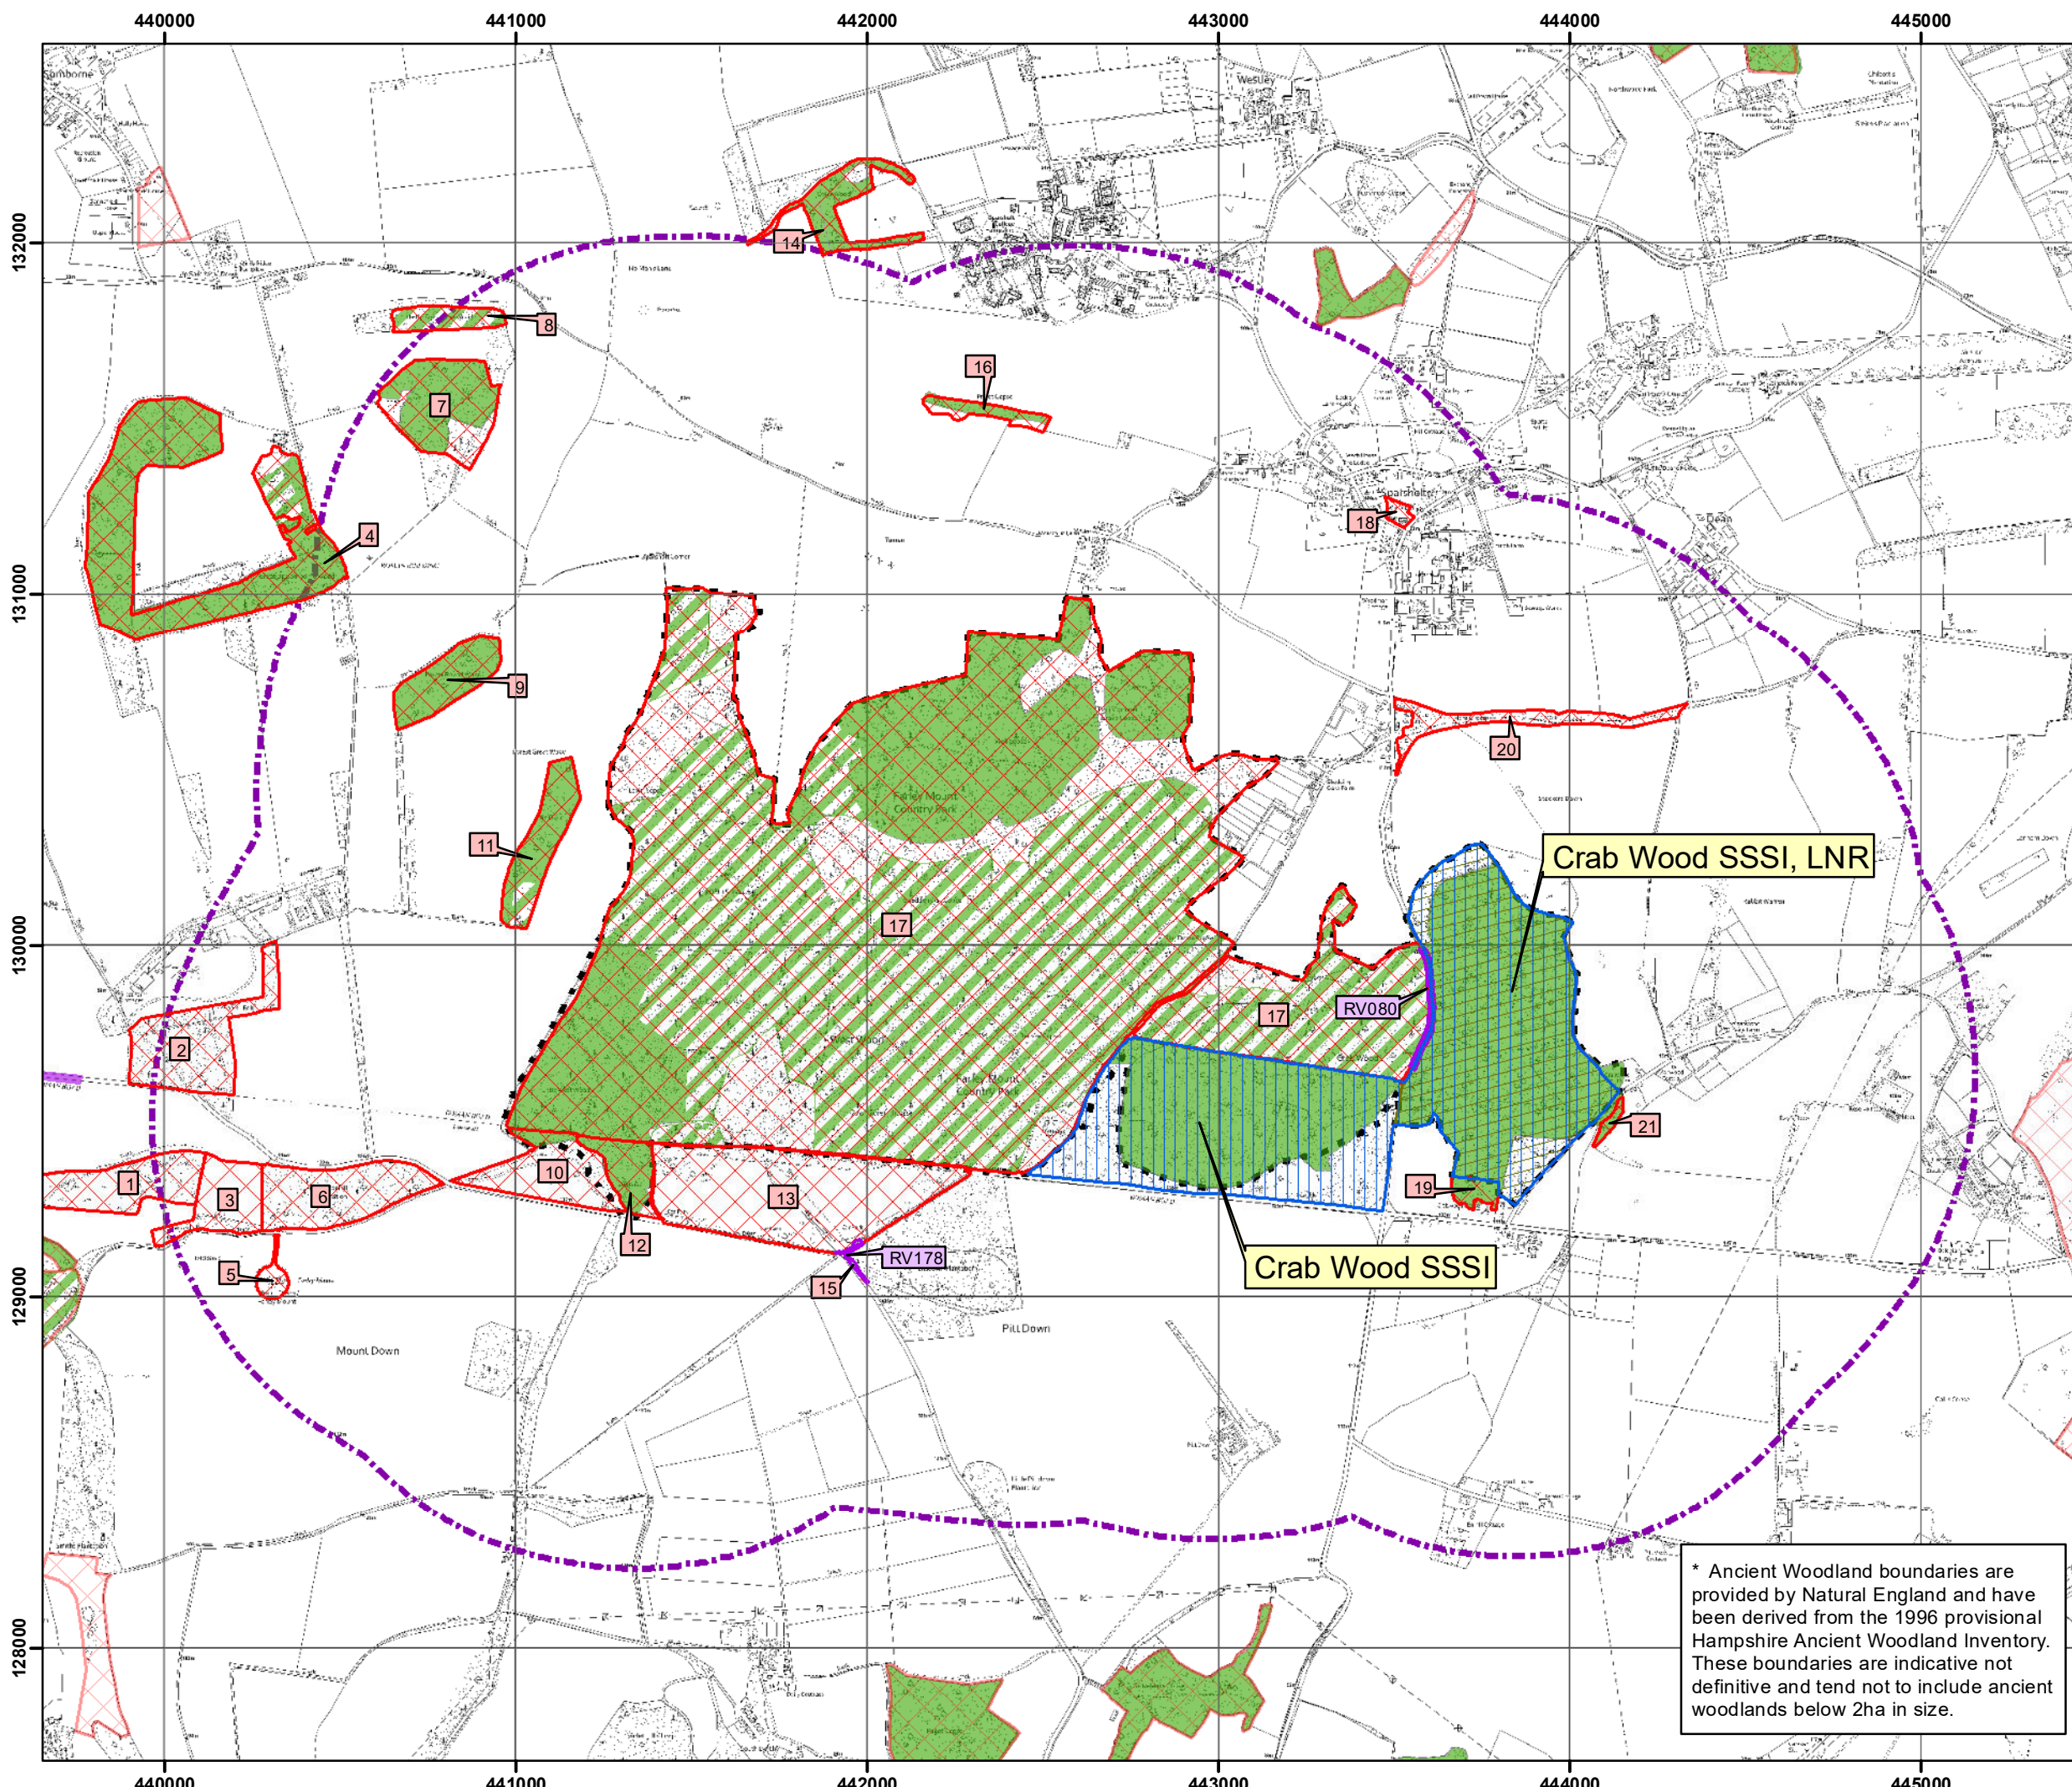

Hampshire Biodiversity Information Centre

HBIC Ref: 9999

Statutory and non-statutory designated sites within 1km of the Woodland of interest:

Legend

- Woodland of interest
- 1km Search Area
- SSSI
- LNR
- RVEIs (Labelled purple)
- SINC (Labelled pink)
- Surrounding SINC
- Surrounding RVEIs

Ancient Woodland Inventory

- Semi-Natural
- Replanted

Your licence to re-use expires on 11/09/2021

Created: 11/09/2020

Scale at A3: 1:18,000

0 100 200 400 600 800 Meters

© Crown copyright and database rights 2020 Ordnance Survey 100019180. Use of this data is subject to terms and conditions.

Crab Wood SSSI, LNR

Crab Wood SSSI

* Ancient Woodland boundaries are provided by Natural England and have been derived from the 1996 provisional Hampshire Ancient Woodland Inventory. These boundaries are indicative not definitive and tend not to include ancient woodlands below 2ha in size.