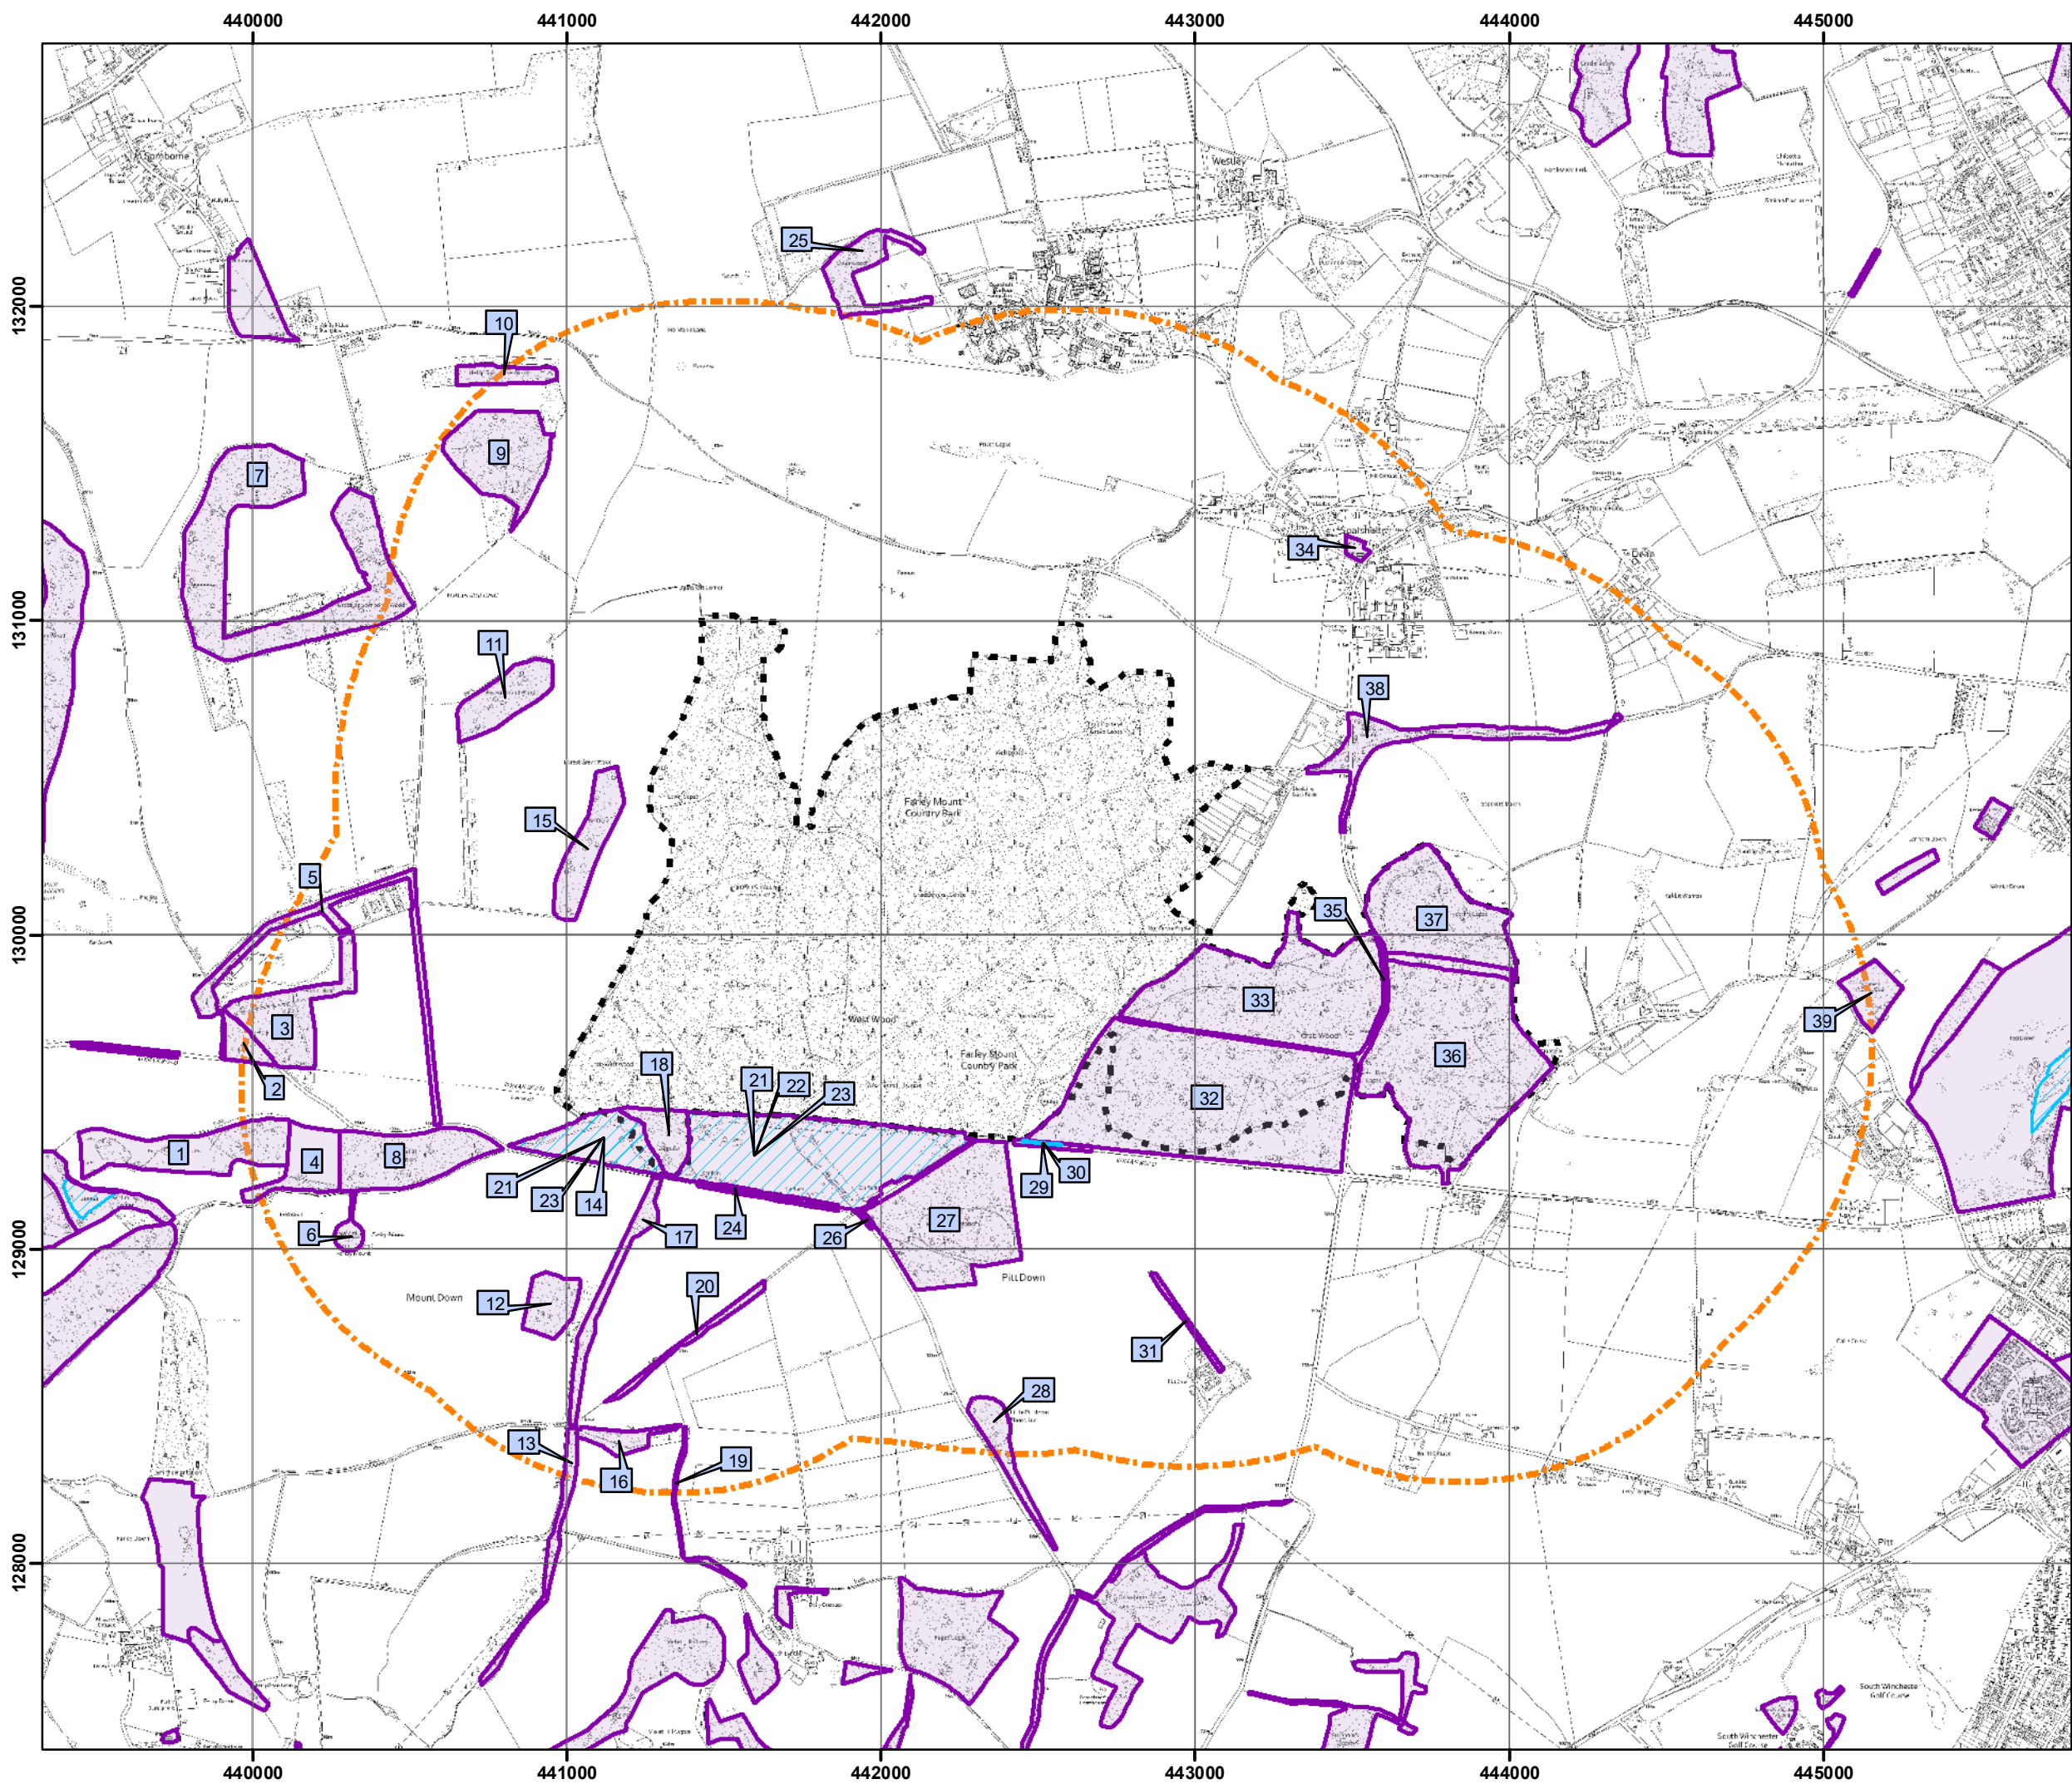

Hampshire Biodiversity Information Centre

HBIC Ref: 9999

Biosites within 1km of the Woodland of interest:

Legend

- Biosite (Labelled blue)
- Sub-biosite (Labelled blue)
- Woodland of interest
- 1km Search Area

Your licence to re-use expires on 11/09/2021

Created: 11/09/2020

Scale at A3: 1:20,000

© Crown copyright and database rights 2020 Ordnance Survey 100019180. Use of this data is subject to terms and conditions.