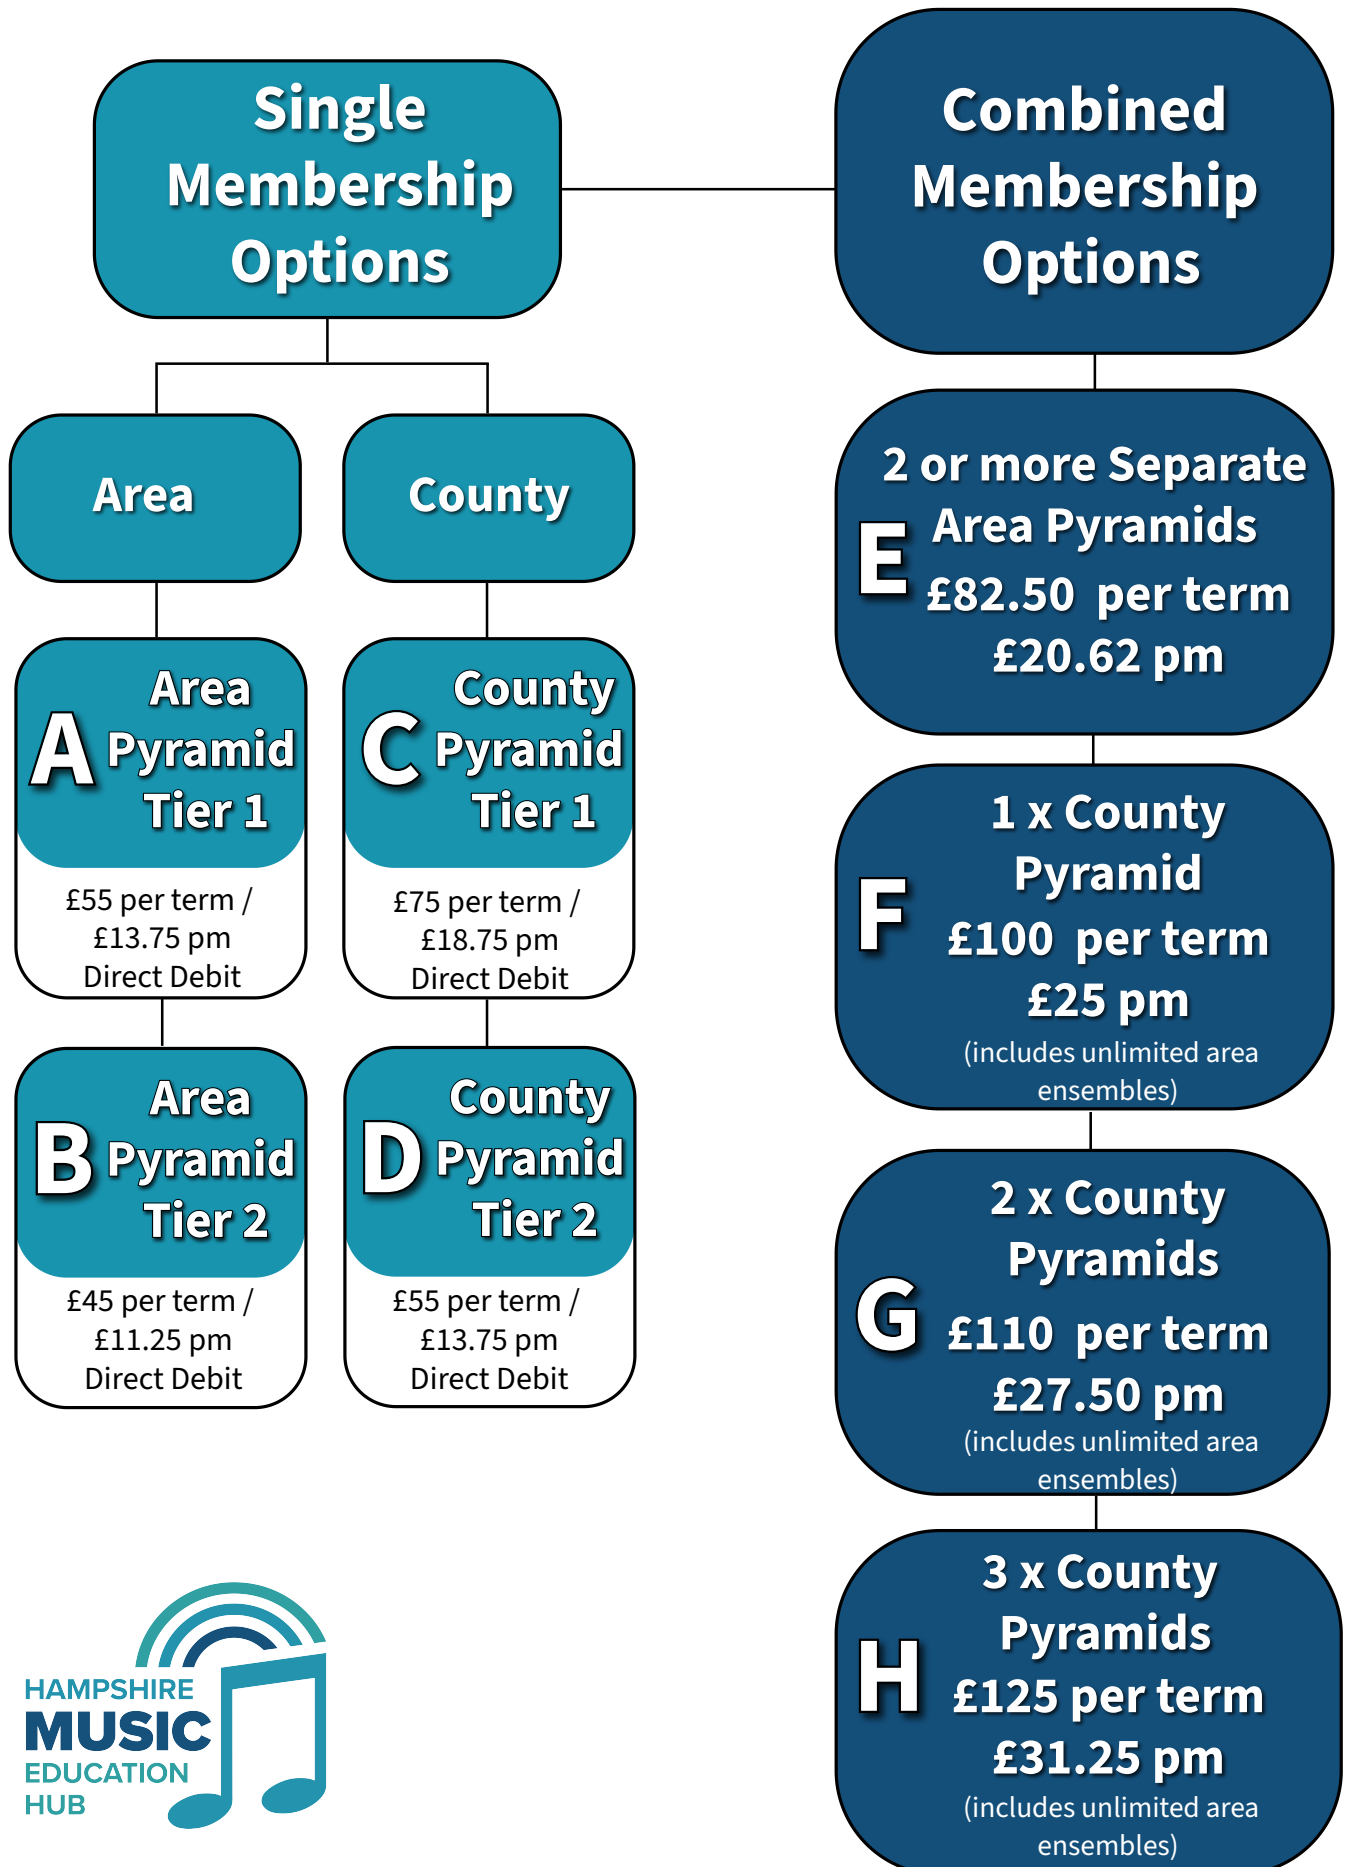

Ensemble Membership

Single Membership Options

Combined Membership Options

County Tier 1

Hampshire County Youth Band
Hampshire County Training Band
Hampshire County Junior Band

Hampshire County Youth Choir
(including Chamber Choir)
Hampshire County Show Choir
Hampshire County Training Choir

Hampshire County Youth Jazz Centre

Hampshire County Youth Orchestra
(including Chamber Orchestra)
Hampshire County Youth String
Orchestra

Hampshire County Youth Wind Ensemble
Hampshire County Training Wind
Ensemble

County Tier 2

(one hour per week or equivalent)

Hampshire County Junior Choir

Hampshire Double Reed Ensemble
Hampshire Flute Choir
Hampshire Percussion Ensemble

Area Tier 1

Basingstoke Area Youth Percussion Ensemble
Basingstoke Area Youth String Orchestra
Basingstoke Area Youth String Training
Orchestra
Basingstoke Area Youth Wind Orchestra

Petersfield Area Schools String Orchestra

Portchester, Fareham and Gosport Training
Band
Portchester, Fareham and Gosport Youth Brass
Band

Romsey Area Youth Jazz Orchestra
Romsey Area Youth Wind Band

Winchester Area Schools Wind Band
Winchester Youth Concert Band
Winchester Area String Training Orchestra
Winchester Youth Orchestra