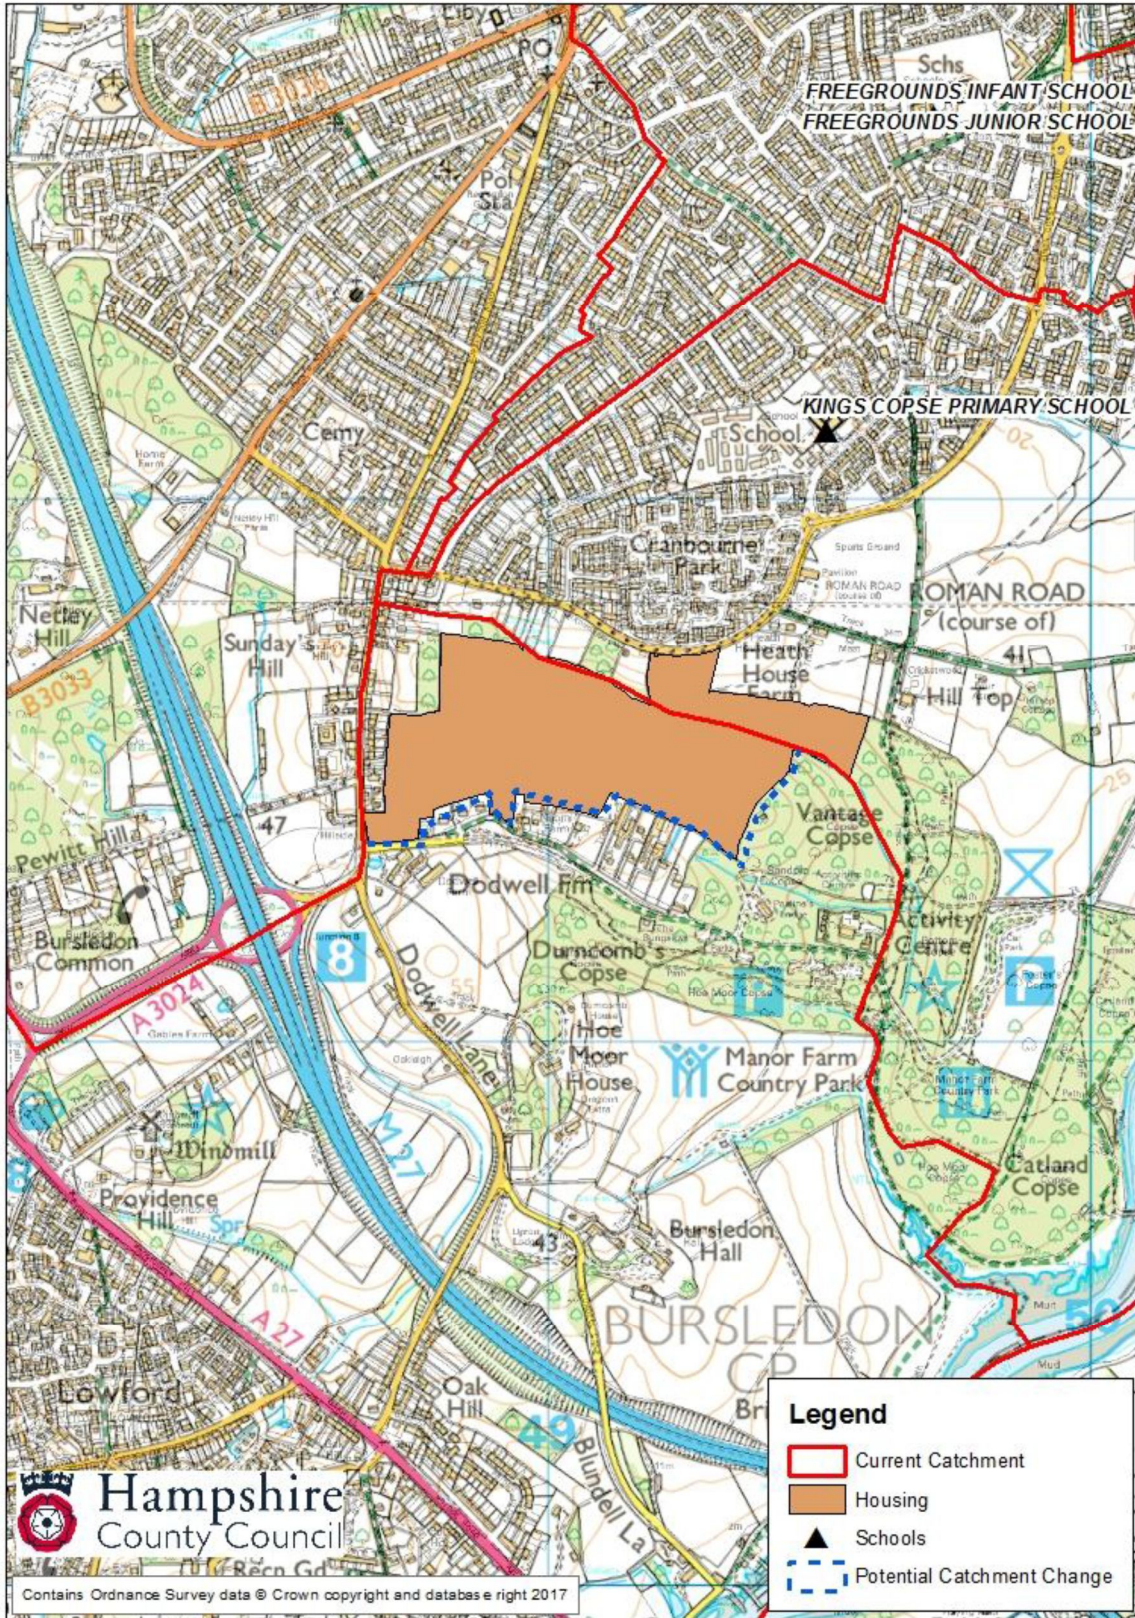

Schs
FREEGROUNDS INFANT SCHOOL
FREEGROUNDS JUNIOR SCHOOL

KINGS COPSE PRIMARY SCHOOL

ROMAN ROAD
(course of)

BURSLEDON