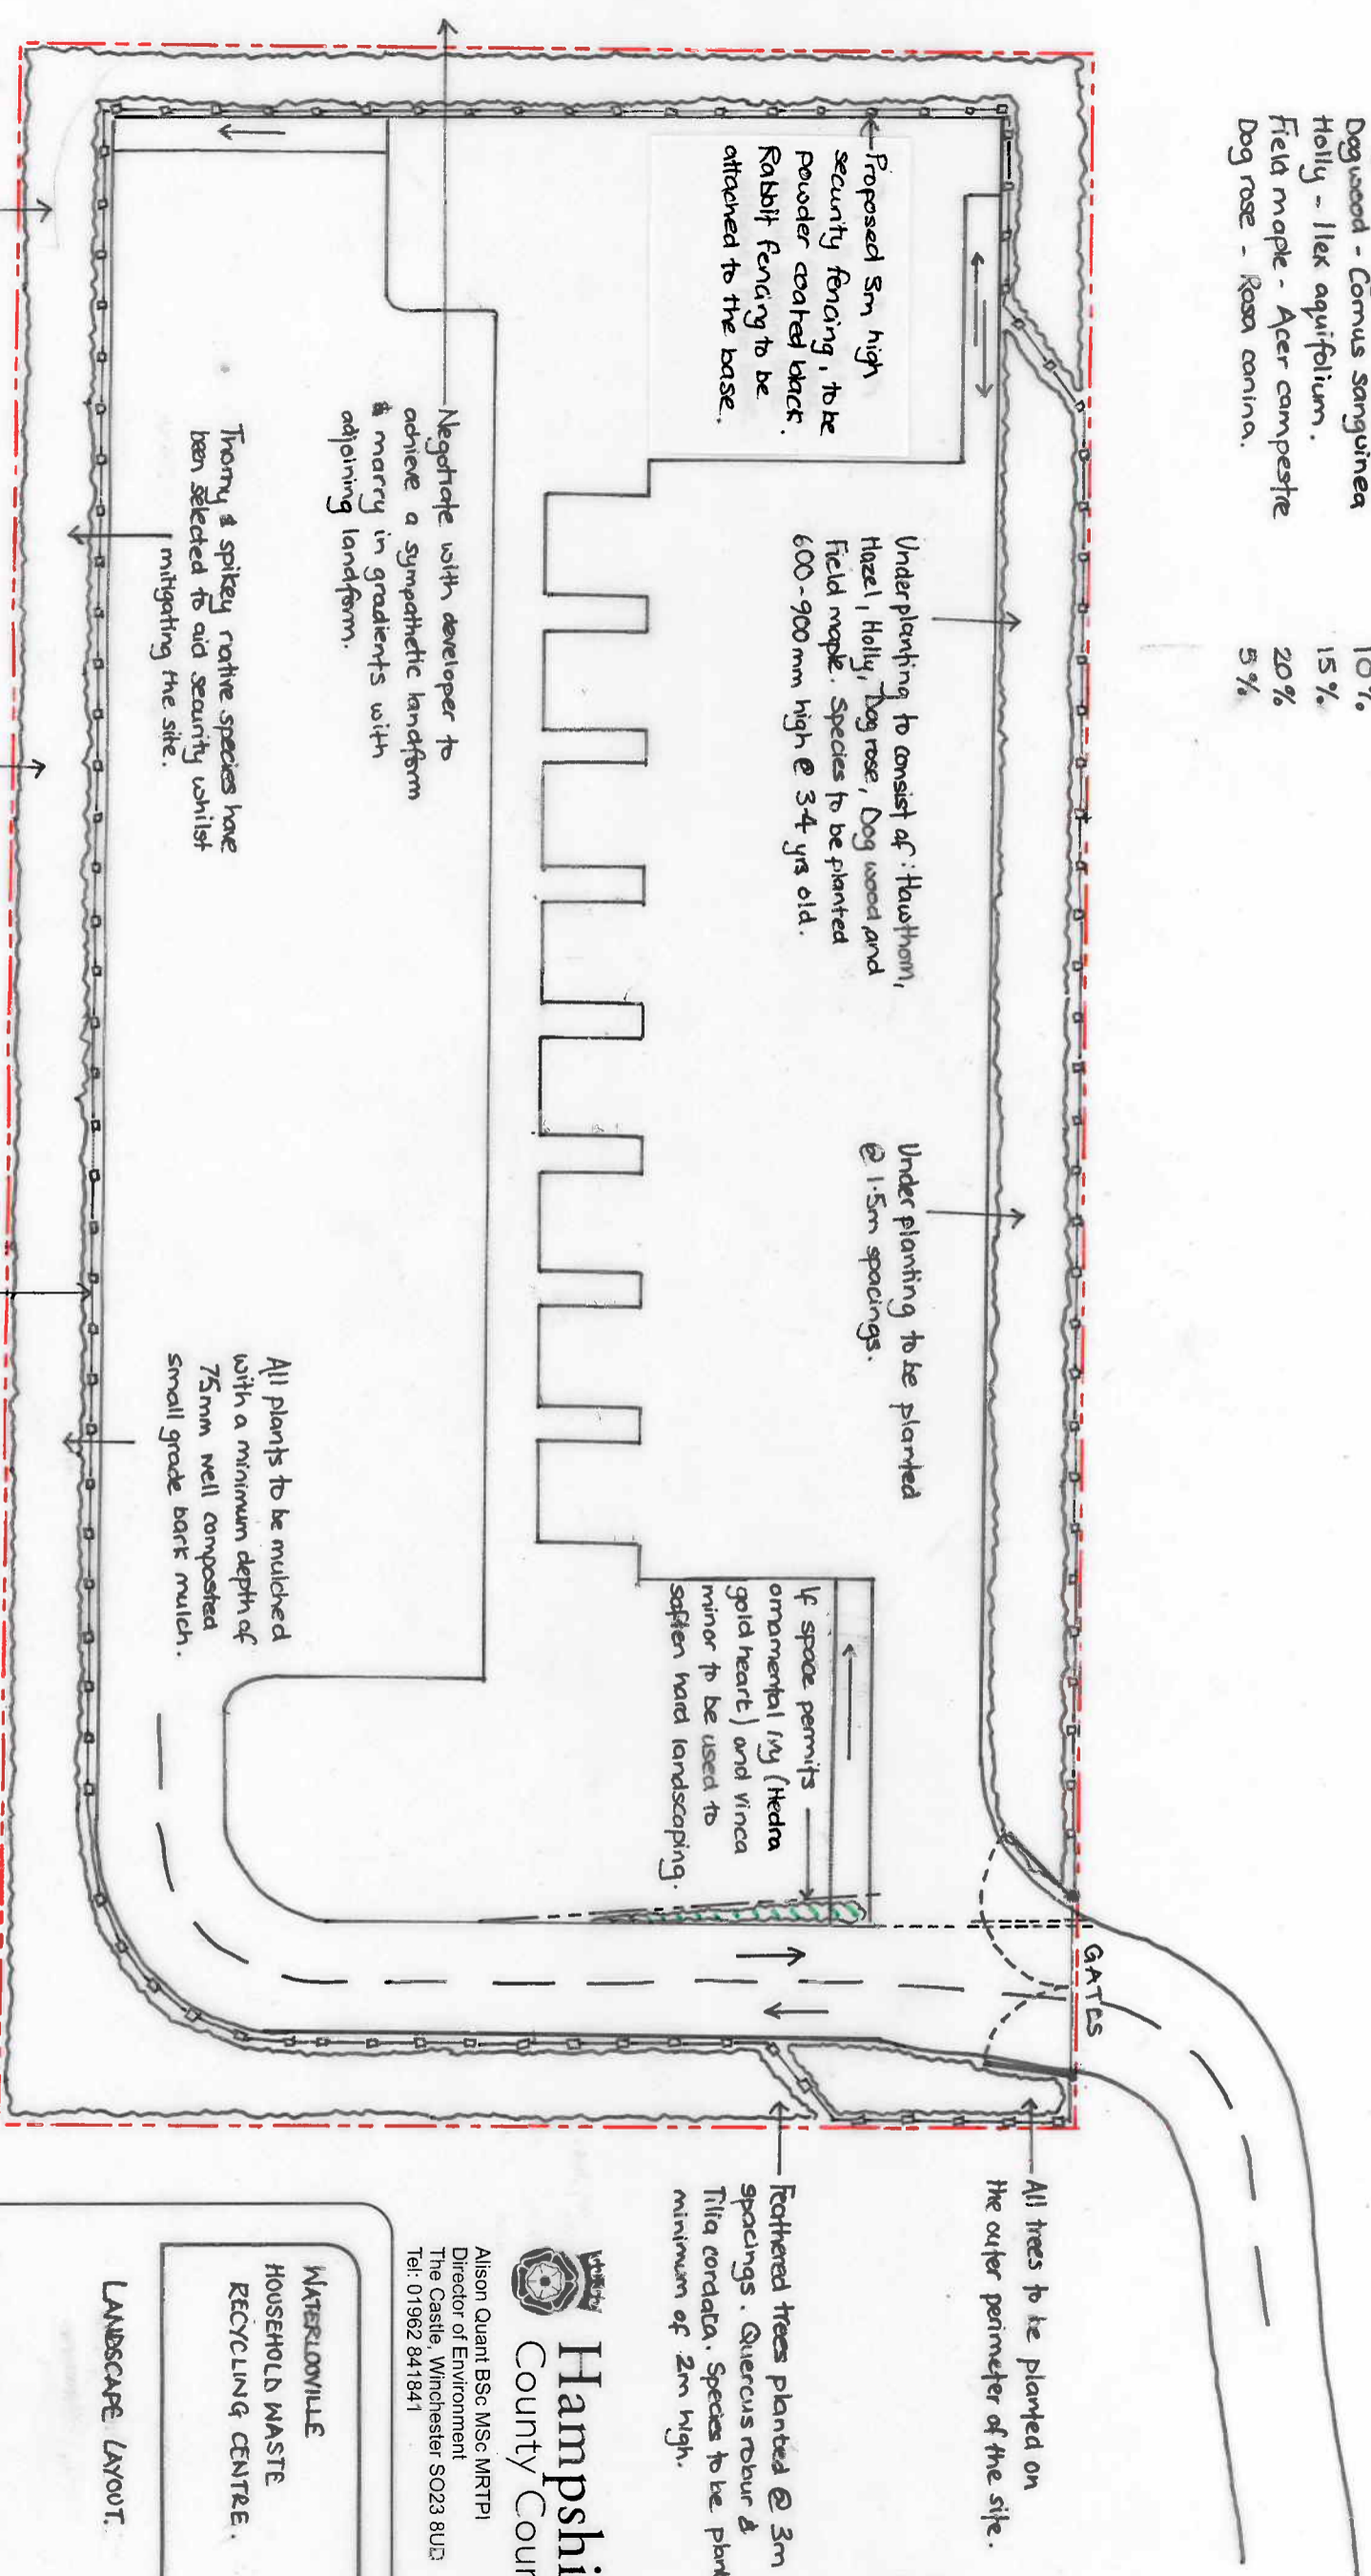

Species Mix.	%
Oak - <i>Quercus robur</i>	5%
Small leaved lime - <i>Tilia cordata</i> .	5%
Hawthorn - <i>Crataegus monogyna</i> .	30%
Hazel - <i>Corylus avellana</i> .	10%
Dogwood - <i>Cornus sanguinea</i>	10%
Holly - <i>Ilex aquifolium</i> .	15%
Field maple - <i>Acer campestre</i>	20%
Dog rose - <i>Rosa canina</i> .	5%

All trees to be planted on the outer perimeter of the site.

Fettered trees planted @ 3m spacings. *Quercus robur* & *Tilia cordata*. Species to be planted minimum of 2m high.

 Hampshire County Council

Allison Quant BSc MSc MRTPI  
 Director of Environment  
 The Castle, Winchester SO23 8UJ  
 Tel: 01962 841841

WATERLOOVILLE  
 HOUSEHOLD WASTE  
 RECYCLING CENTRE.

LANDSCAPE LAYOUT.

scale : NTS.  
 date : 22.06.2011.  
 drawn by : TC.  
 diag no : 510087/HV/01.