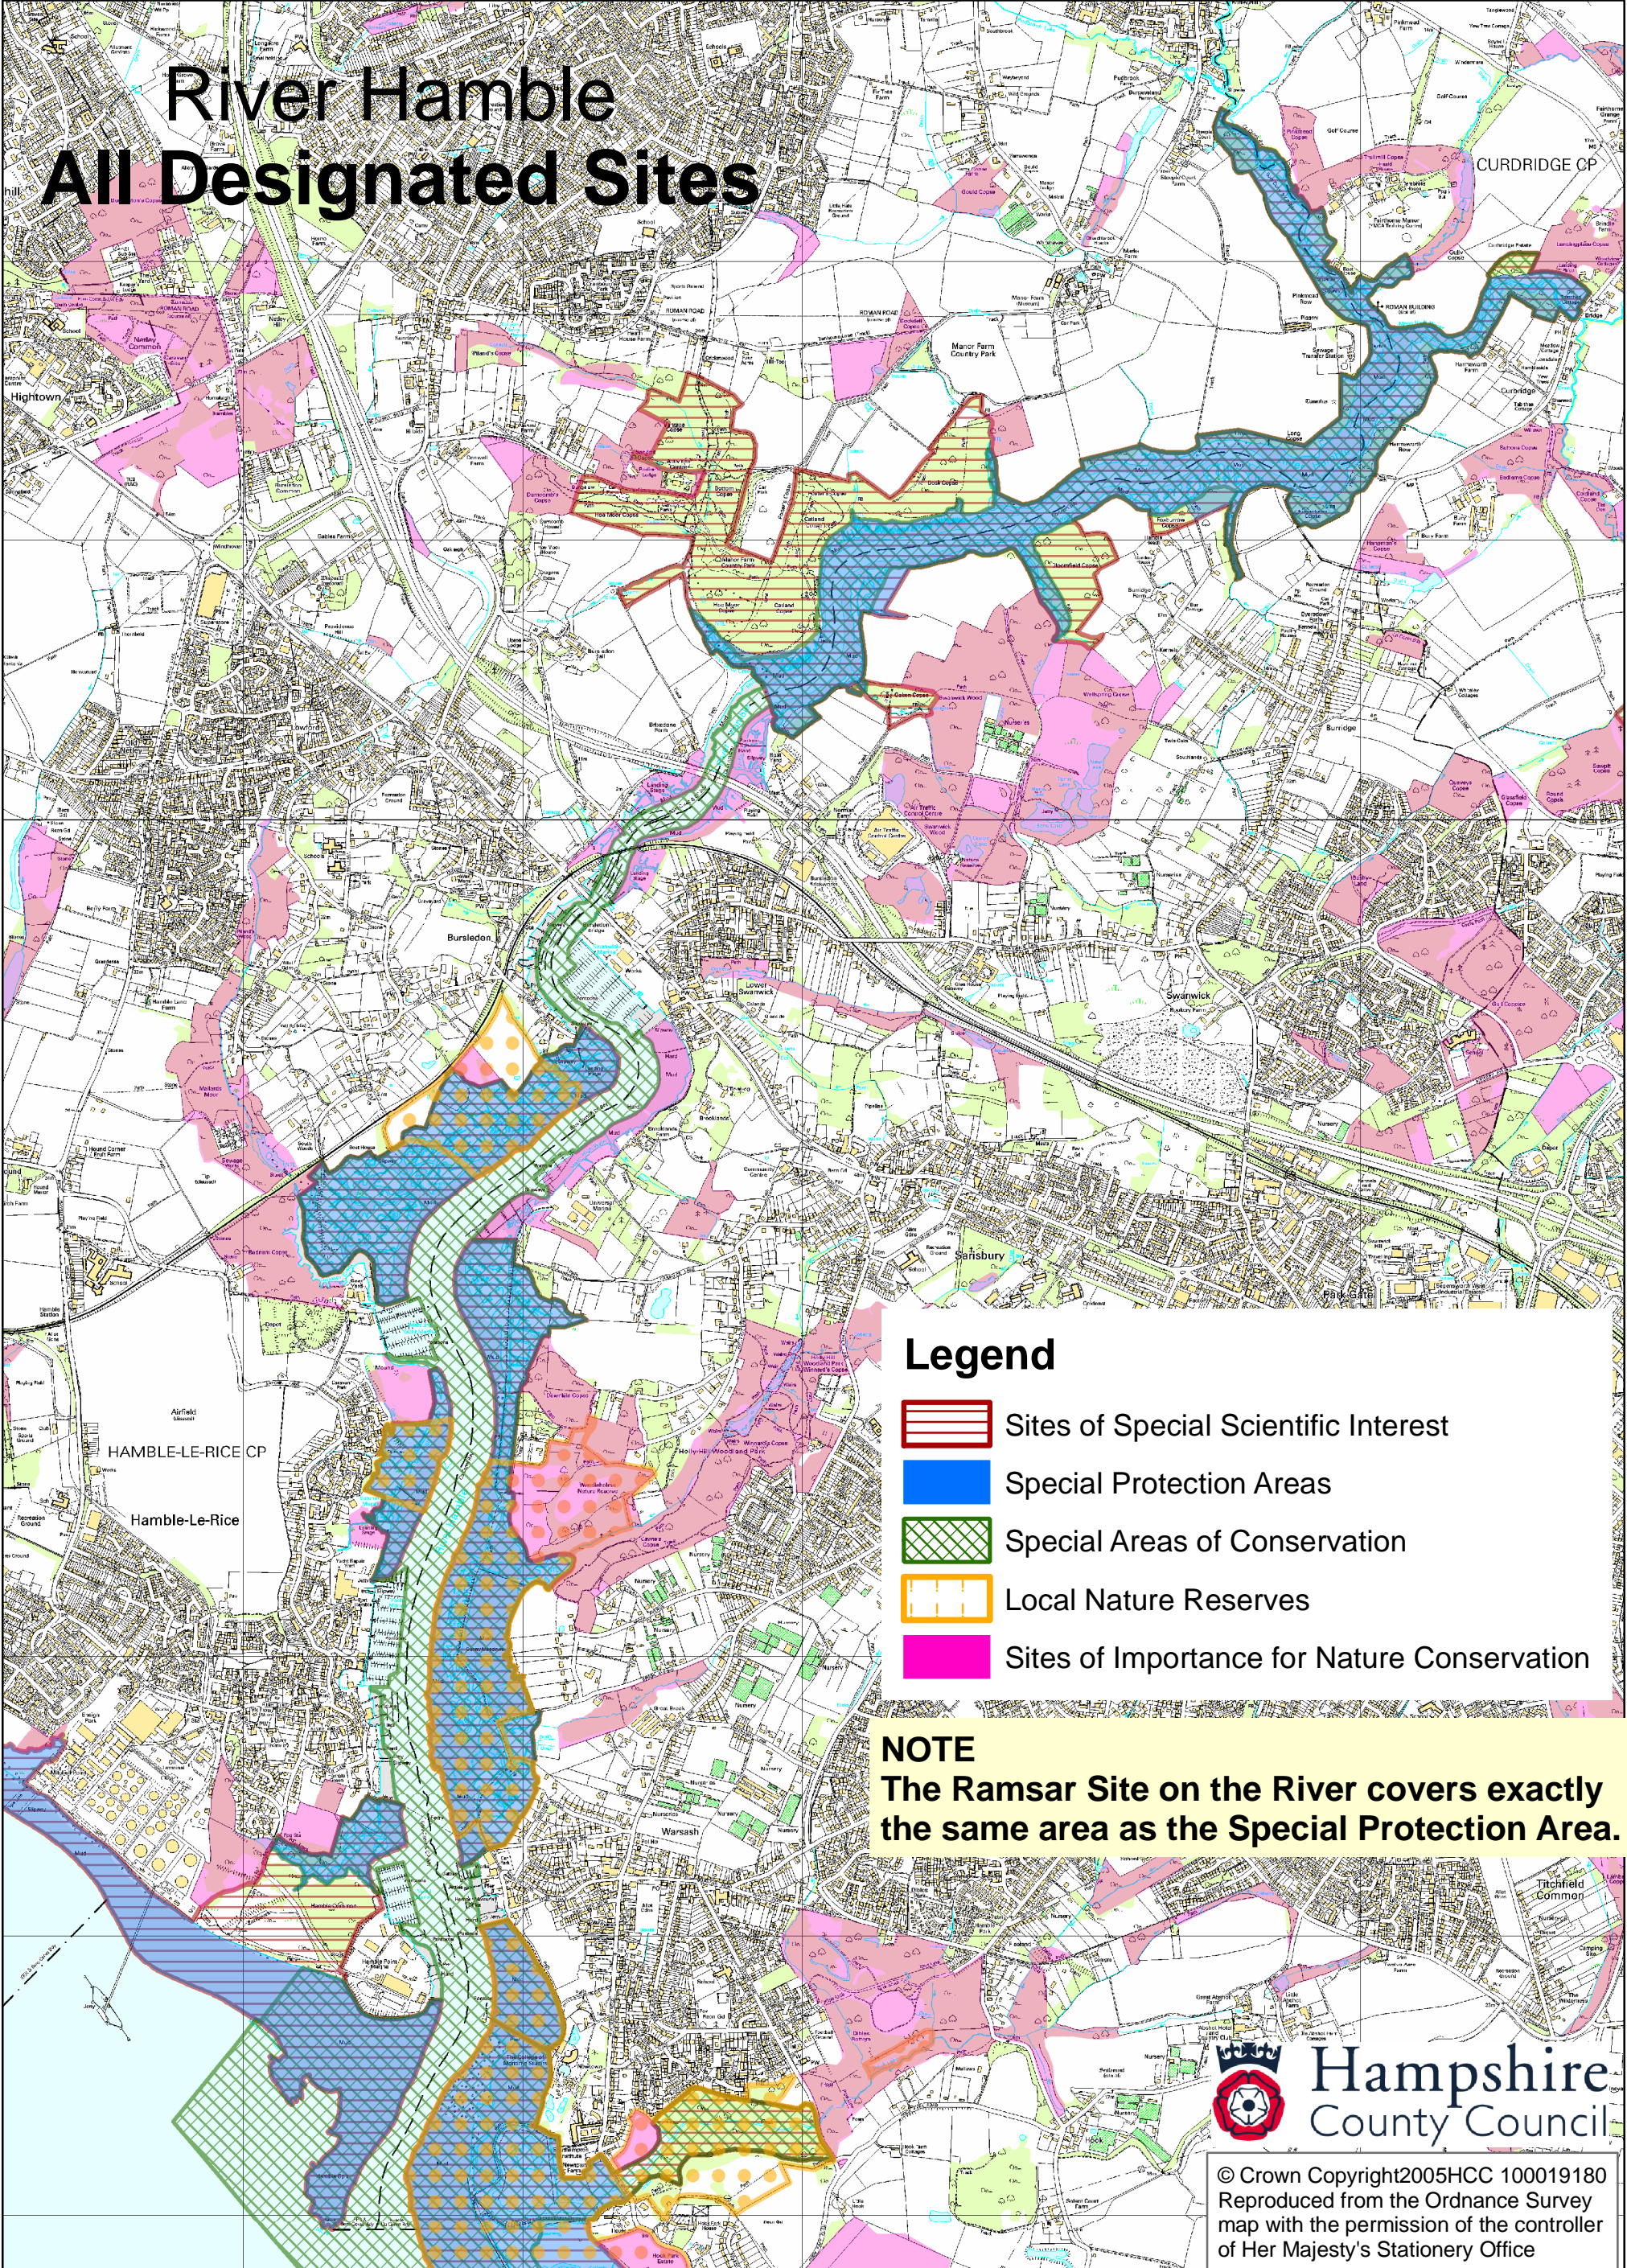

River Hamble All Designated Sites

Legend

-  Sites of Special Scientific Interest
-  Special Protection Areas
-  Special Areas of Conservation
-  Local Nature Reserves
-  Sites of Importance for Nature Conservation

NOTE
The Ramsar Site on the River covers exactly the same area as the Special Protection Area.