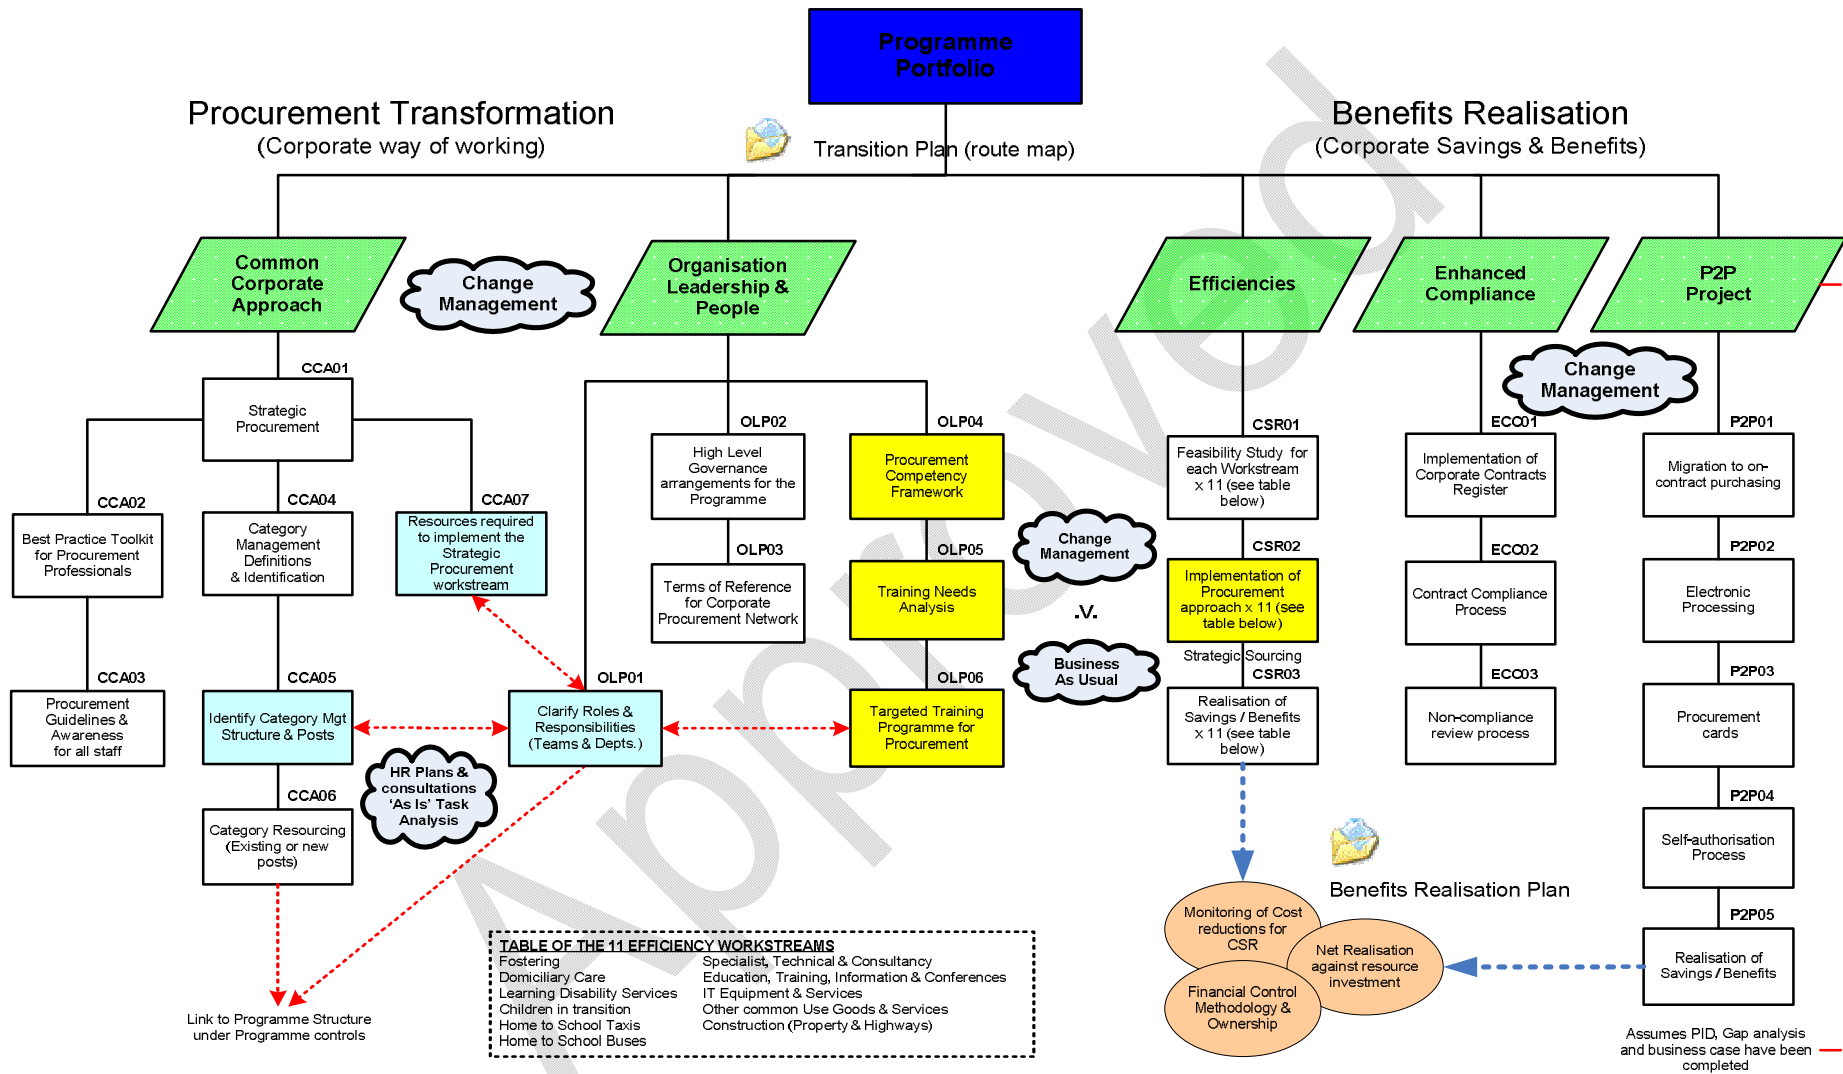

# CSR Procurement Improvement Programme – Programme Portfolio

Note; these workstreams within the Portfolio are not designed to be implemented as standalone projects as there are a number of interdependencies, too many to be annotated on this schema