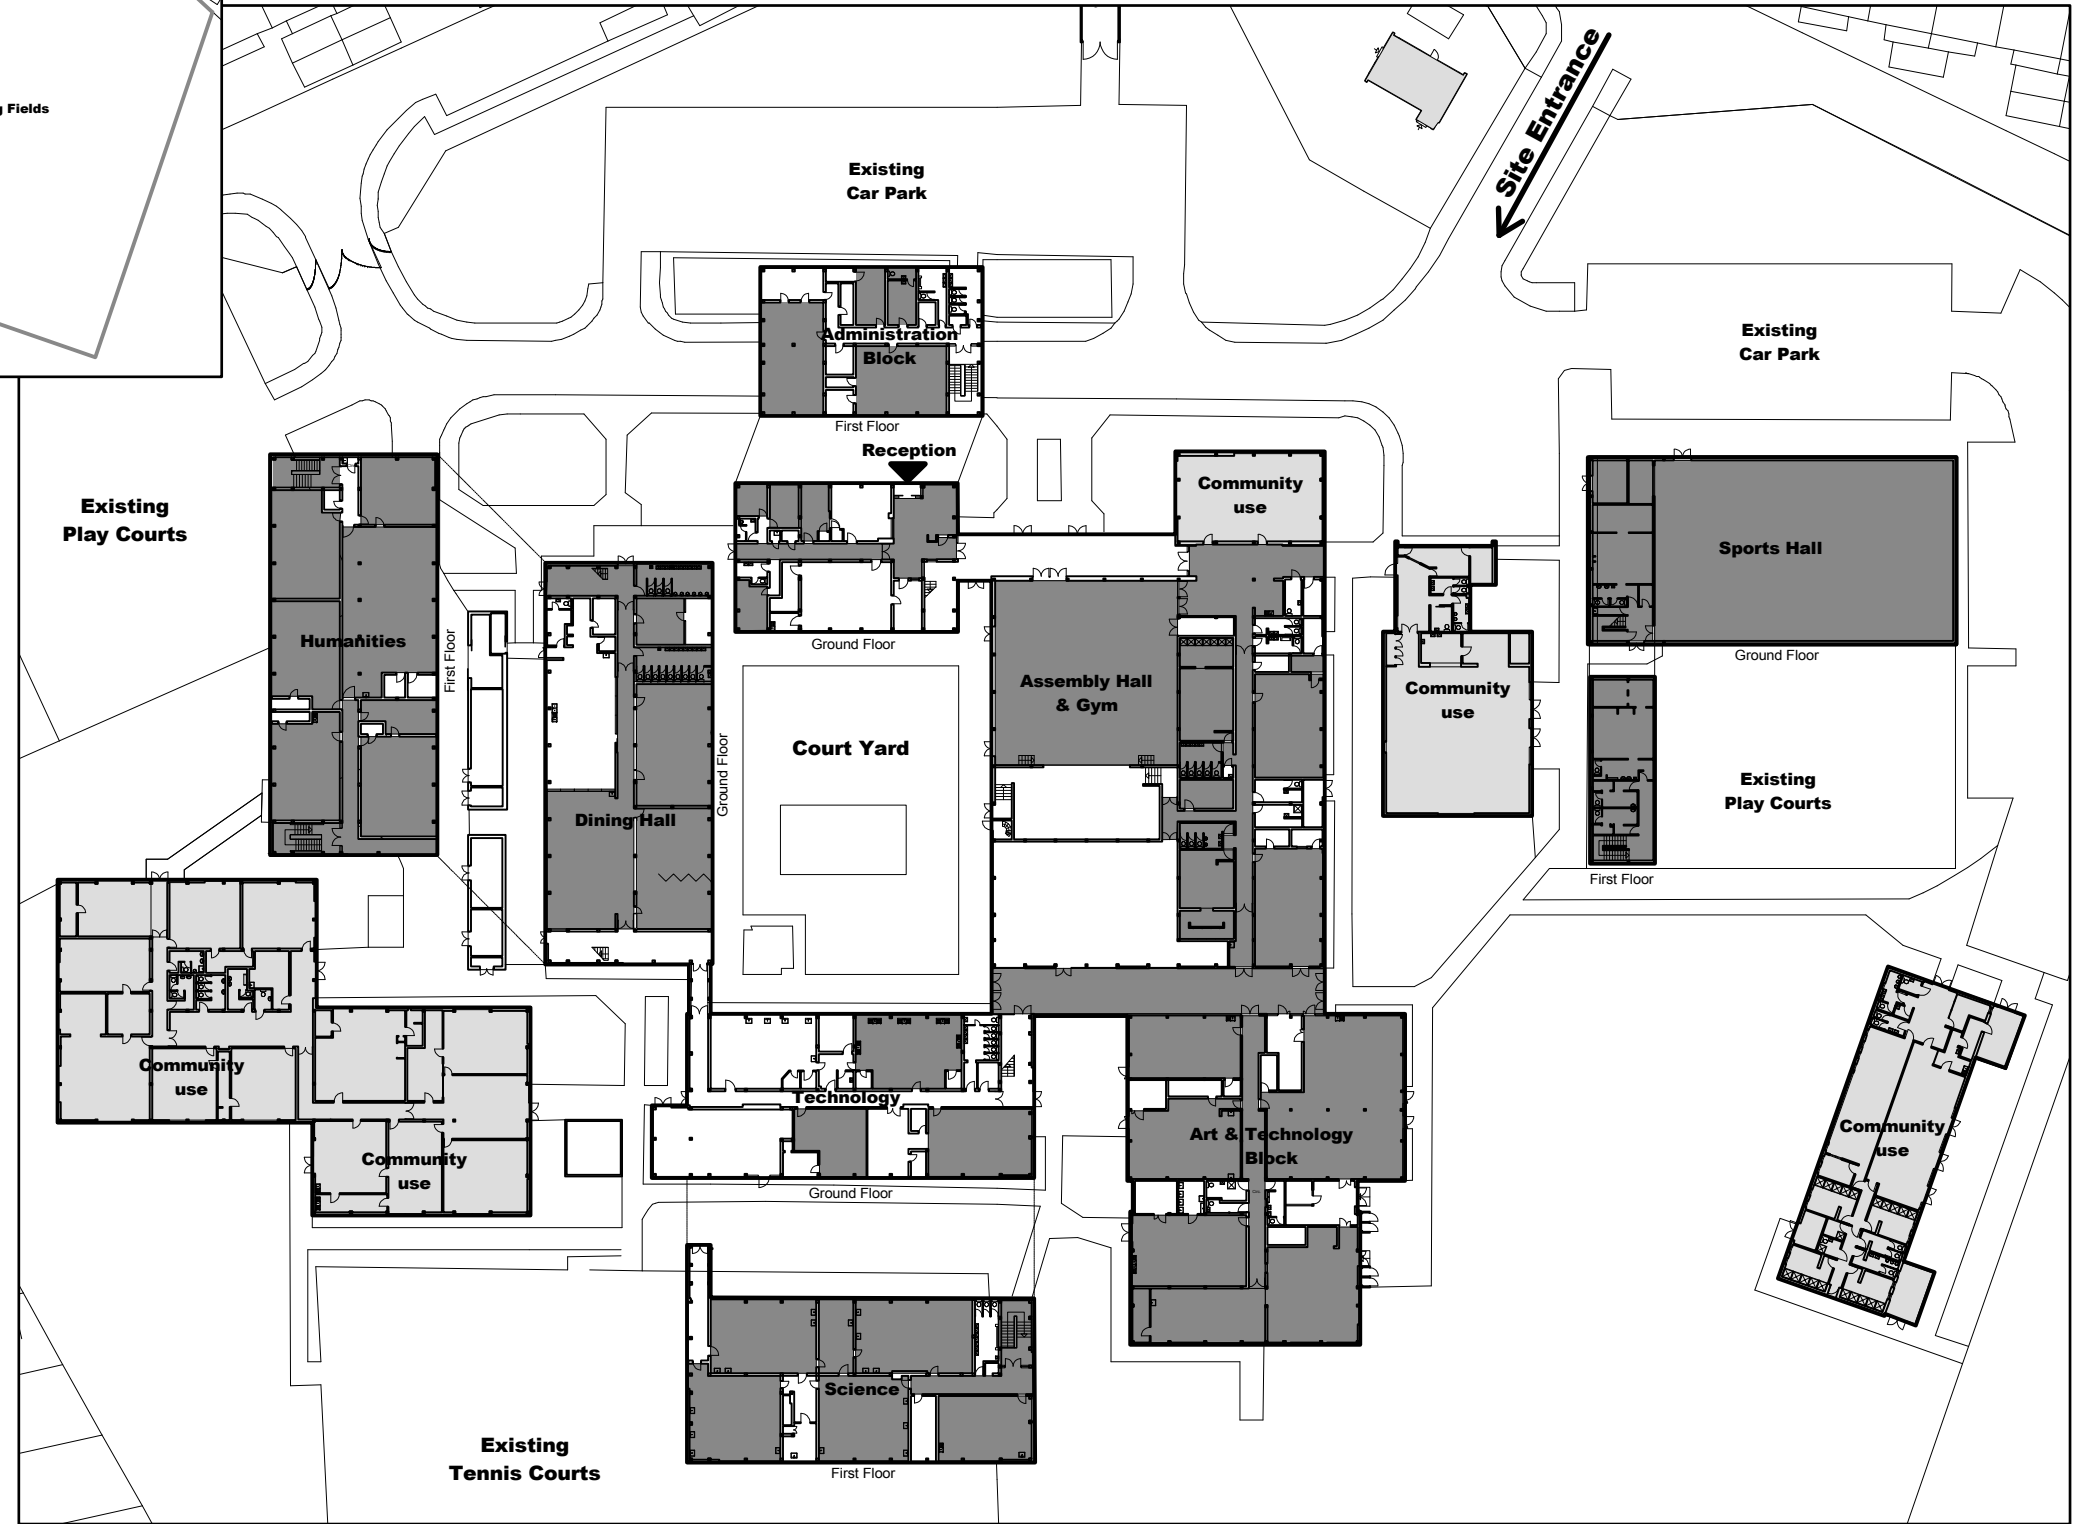

Location/ Site Plan

KEY

- = Areas of proposed enhancement works (internal refurbishment)
- = Existing community areas not included in the works

Oak Farm School - Proposed Work Areas

Notes	
1 This drawing is © copyright Hampshire County Council 2010. No unauthorised reproduction permitted. All rights reserved.	3 This map is reproduced from Ordnance Survey material with the permission of Ordnance Survey on behalf of the controller of Her Majesty's Stationery Office © Crown Copyright. Unauthorised reproduction infringes Crown Copyright and may lead to prosecution or civil proceedings. LA076651, 2010
2 No dimensions are to be scaled from this drawing	

rev	description	date	by

PROJECT			SHEET CONTENTS	
Relocation of Samuel Cody School To The Existing Oak Farm School, Ballantyne Road			Proposed Work Areas Internal Refurbishment	
SCALE	DATE	DRAWN.	DRAWING No.	REVISION
various @ A1 @ A3	10/12/10	ARCTTJ	P9126/4207/R1	A
FILE REF.				