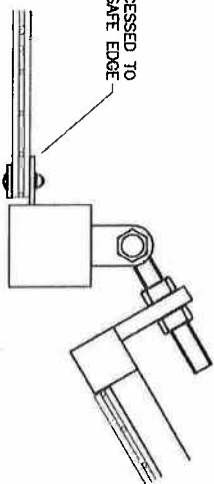

APPROX 3500

2630  
POST HEIGHT

2600 GATE HEIGHT

M8 x 45 CUP SQUARE,  
WASHER & PERMACONE

FLANGE RECESSED TO  
CREATE SAFE EDGE

FULL HEIGHT GATE SPECIFICATION

- ◆ SHS 100 x 100mm HANG POSTS
- ◆ SHS 60 x 60mm / 60 x 40mm GATE FRAME
- ◆ RSF 60 x 6 CLAMP FLAT
- ◆ RSF 40 x 6 CLAMPING BAR

  
 Duex 868  
 Rebound  
 3M HIGH SYSTEM

Mossfield Road,  
 Adderley Green, Longton  
 Staffordshire. ST3 5BW  
 Tel: 01782 339320 Fax: 01782 339323  
 www.iae.co.uk  
 e-mail: fencingsales@iae.co.uk

DRG. NO. DUEX 3025 - 08