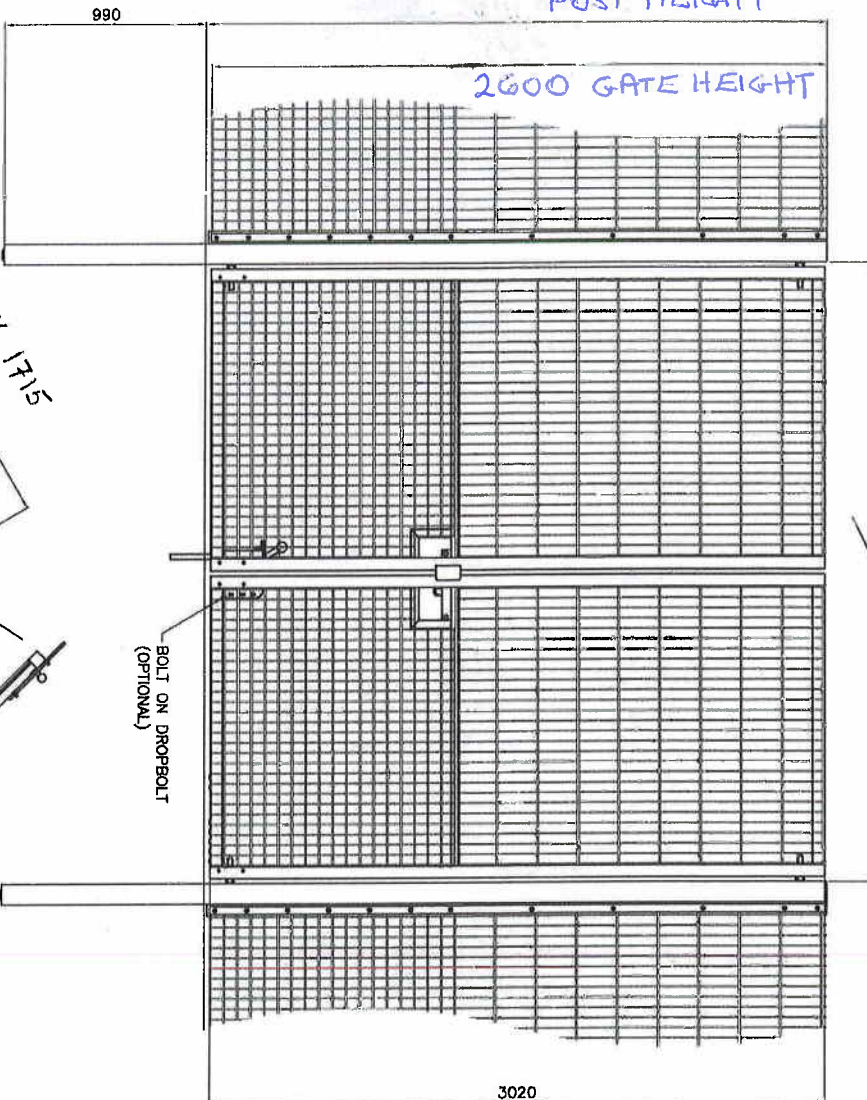

APPROX 3500

2630  
POST HEIGHT

2600 GATE HEIGHT

M8 x 45 CUP SQUARE,  
WASHER & PERMACONE

FLANGE RECESSED TO  
CREATE SAFE EDGE

FULL HEIGHT GATE SPECIFICATION

- ◆ SHS 100 x 100mm HANG POSTS
- ◆ SHS 60 x 60mm / 60 x 40mm GATE FRAME
- ◆ RSF 60 x 6 CLAMP FLAT
- ◆ RSF 40 x 6 CLAMPING BAR

  
 Duex 868  
 Rebound  
 3M HIGH SYSTEM

Mossfield Road,  
 Adderley Green, Longton  
 Staffordshire. ST3 5BW  
 Tel: 01782 339320 Fax: 01782 339323  
 www.iae.co.uk  
 e-mail: fencingsales@iae.co.uk

DRG. NO. DUEX 3025 - 08