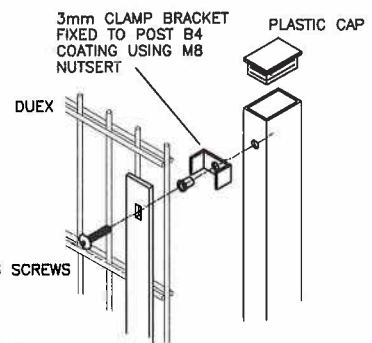

SPECIFICATION

- ◆ RHS 80 x 40mm POSTS
- ◆ RSF 40 x 6 CLAMPING BAR
- ◆ M8 FORTRESS SCREWS

M8 FORTRESS SCREWS

Duex 868
Rebound
 3M HIGH SYSTEM

Mossfield Road,
 Adderley Green, Longton
 Staffordshire. ST3 5BW
 Tel: 01782 339320 Fax: 01782 339323
 www.iae.co.uk
 e-mail: fencingsales@iae.co.uk