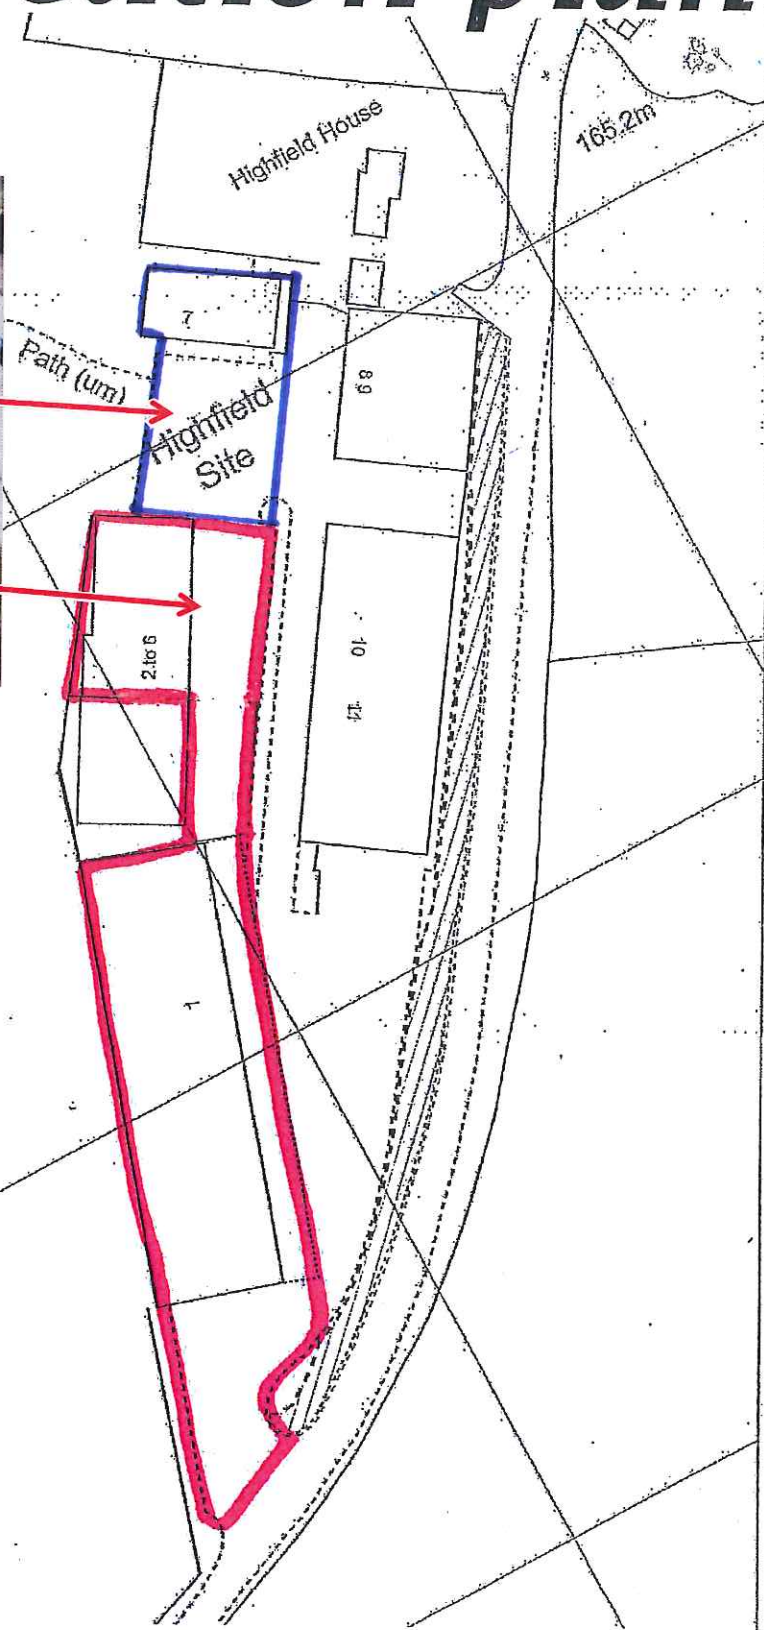

Site location plan

Parking Areas

Based on the Ordnance Survey
with the permission of HMSO
Licence No. 100028555
© Crown copyright

— = 50M —
SCALE 1 : 1250 @ A4

Youngs Yard, Churchfields,
Twyford, Winchester SO21 1NN
Telephone: 01962 715770
Fax: 01962 715880
Email: info@southernplanning.co.uk
Web Site: www.southernplanning.co.uk

TITLE:
Site location plan
PROJECT:
Storage area

CLIENT:
Waste Care
DATE:
28/11/12

PLAN NO:
EH/394/ID/001

Note: This drawing must not be scaled (except for planning purposes) all dimensions are to be checked on site before any work begins.