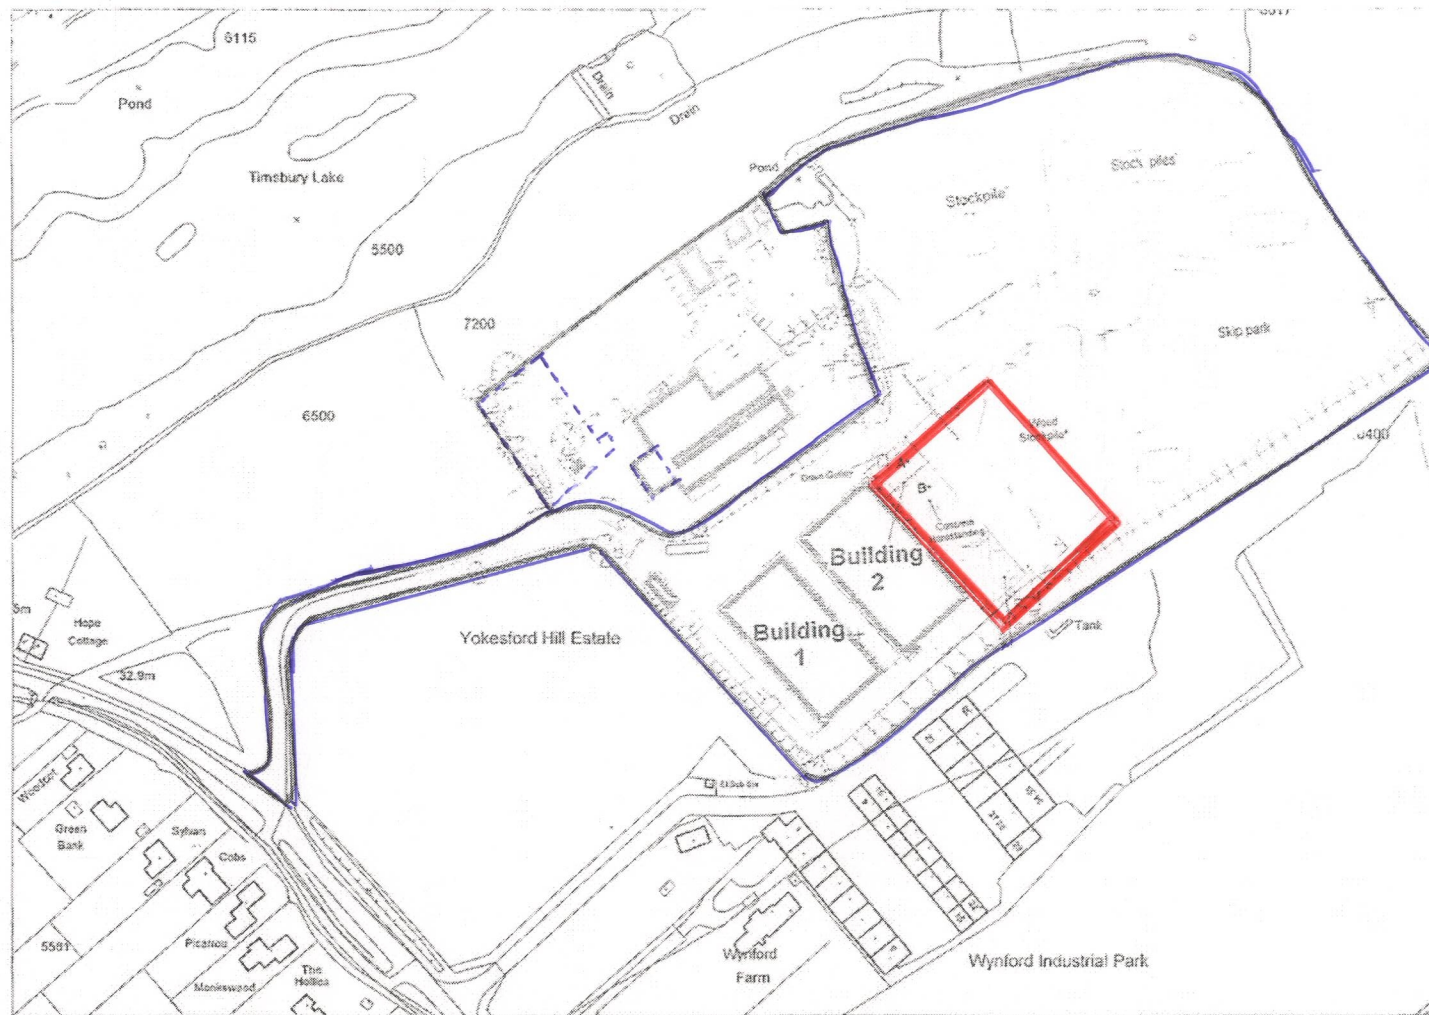

SITE LOCATION PLAN

— = 100M —
SCALE 1 : 2500 @ A4

Youngs Yard, Churchfields,
Twyford, Winchester SO21 1NN
Telephone: 01962 715770
Fax: 01962 715880

Email: info@southernplanning.co.uk
Web site: www.southernplanning.co.uk

TITLE:
Site location plan

PROJECT:
Extensions to Recycling Centre

Note: This drawing must not be scaled (except for planning purposes) all dimensions are to be checked on site before any work begins. The design and drawing are the copyright of the Consultants and must not be reproduced without their permission.

CLIENT:
Ace Liftaway

DATE: July 2006
PLAN NO: TV/120/1/AP/ 5