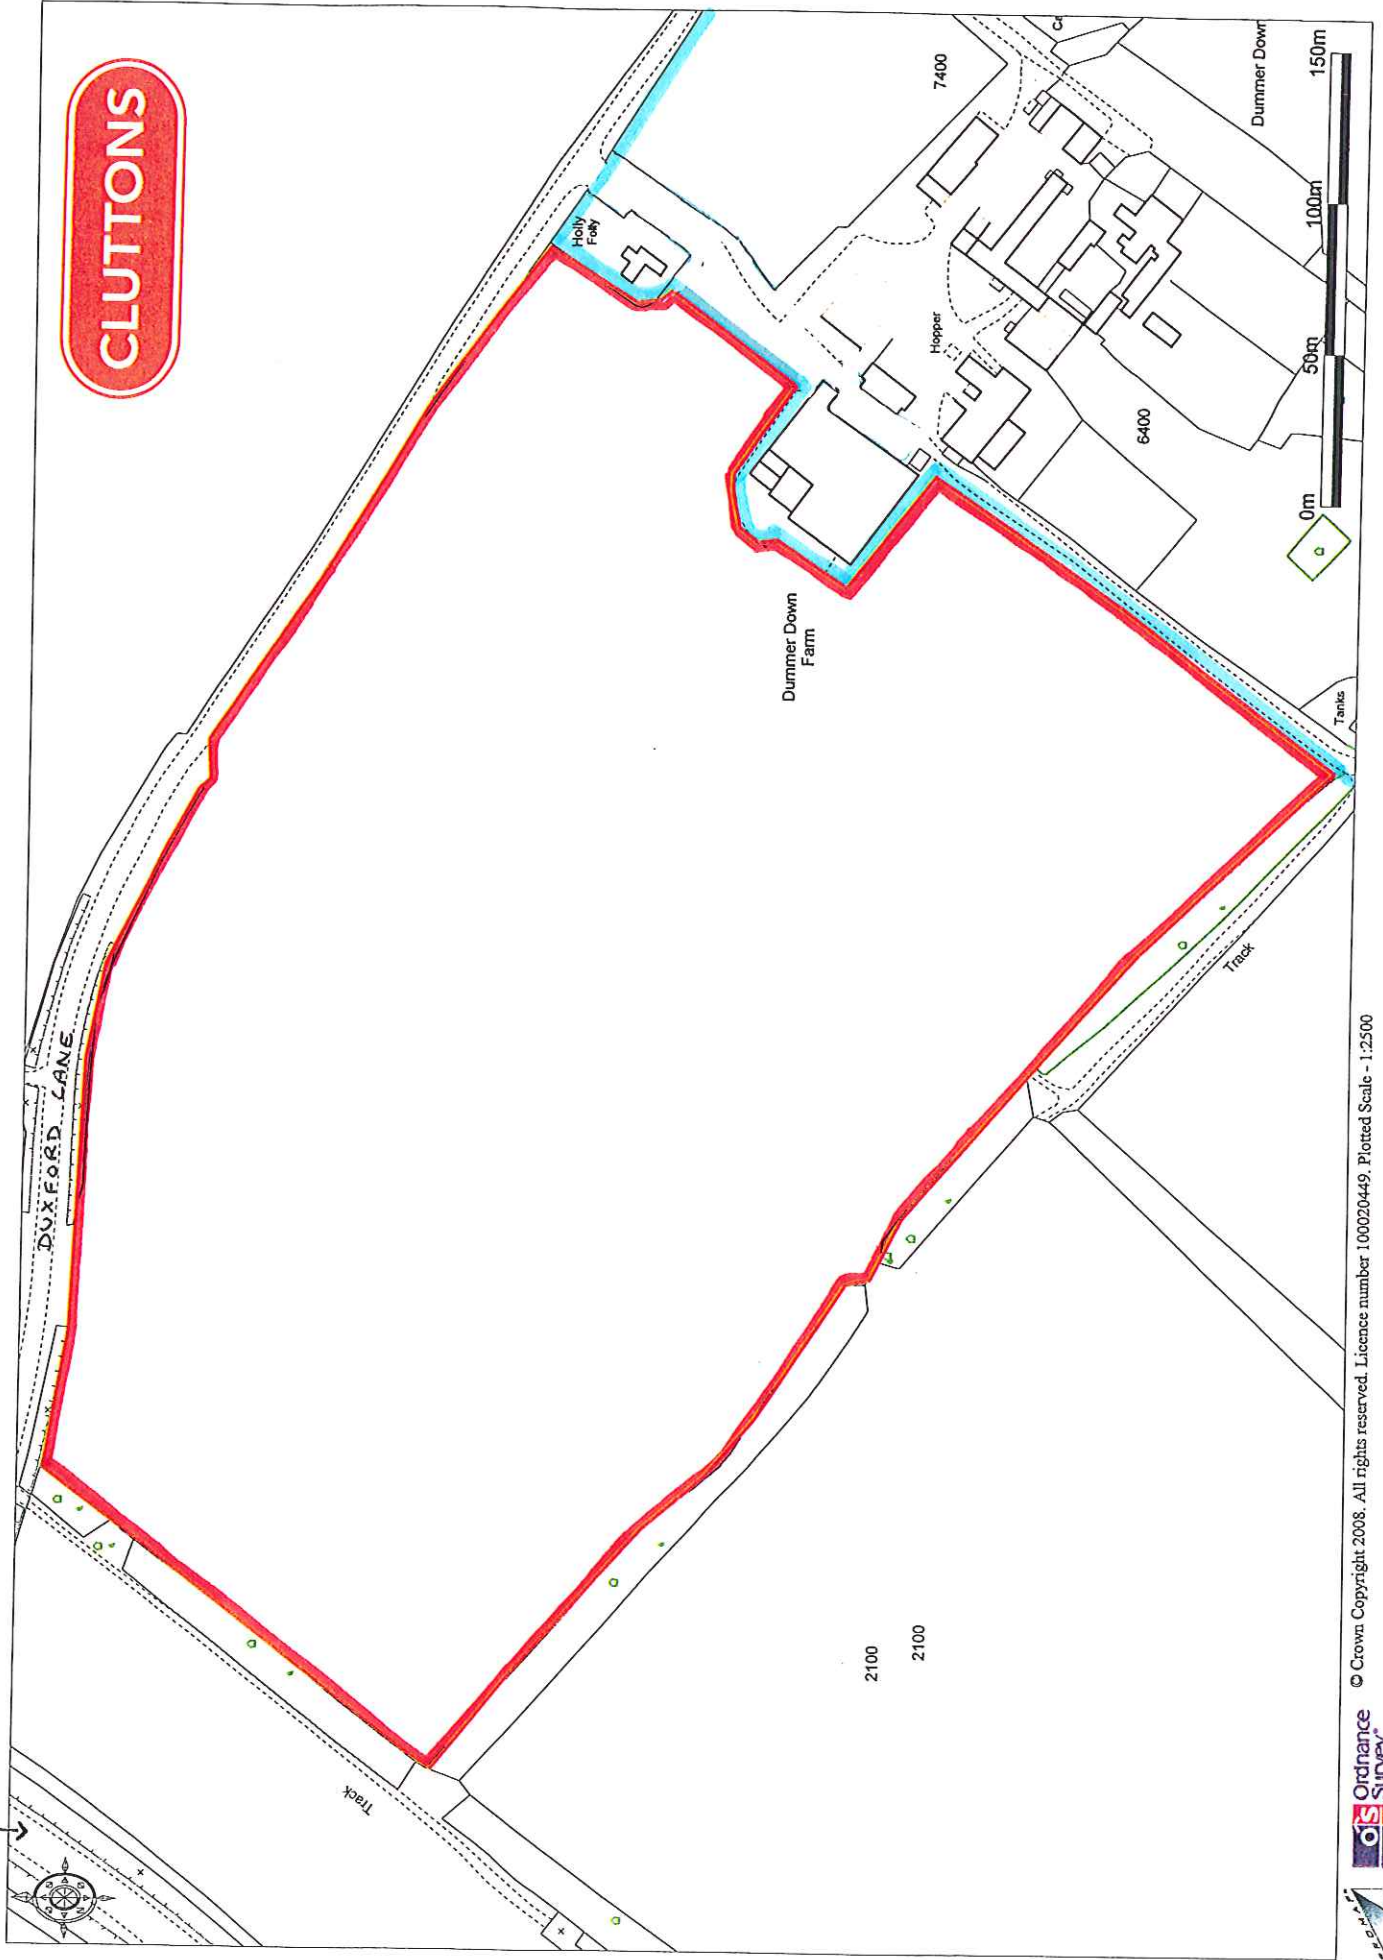

M3 slip road (to A303)

CLUTTONS

© Crown Copyright 2008. All rights reserved. Licence number 100020449. Plotted Scale - 1:2500

LOCATION PLAN

RSH/02 B