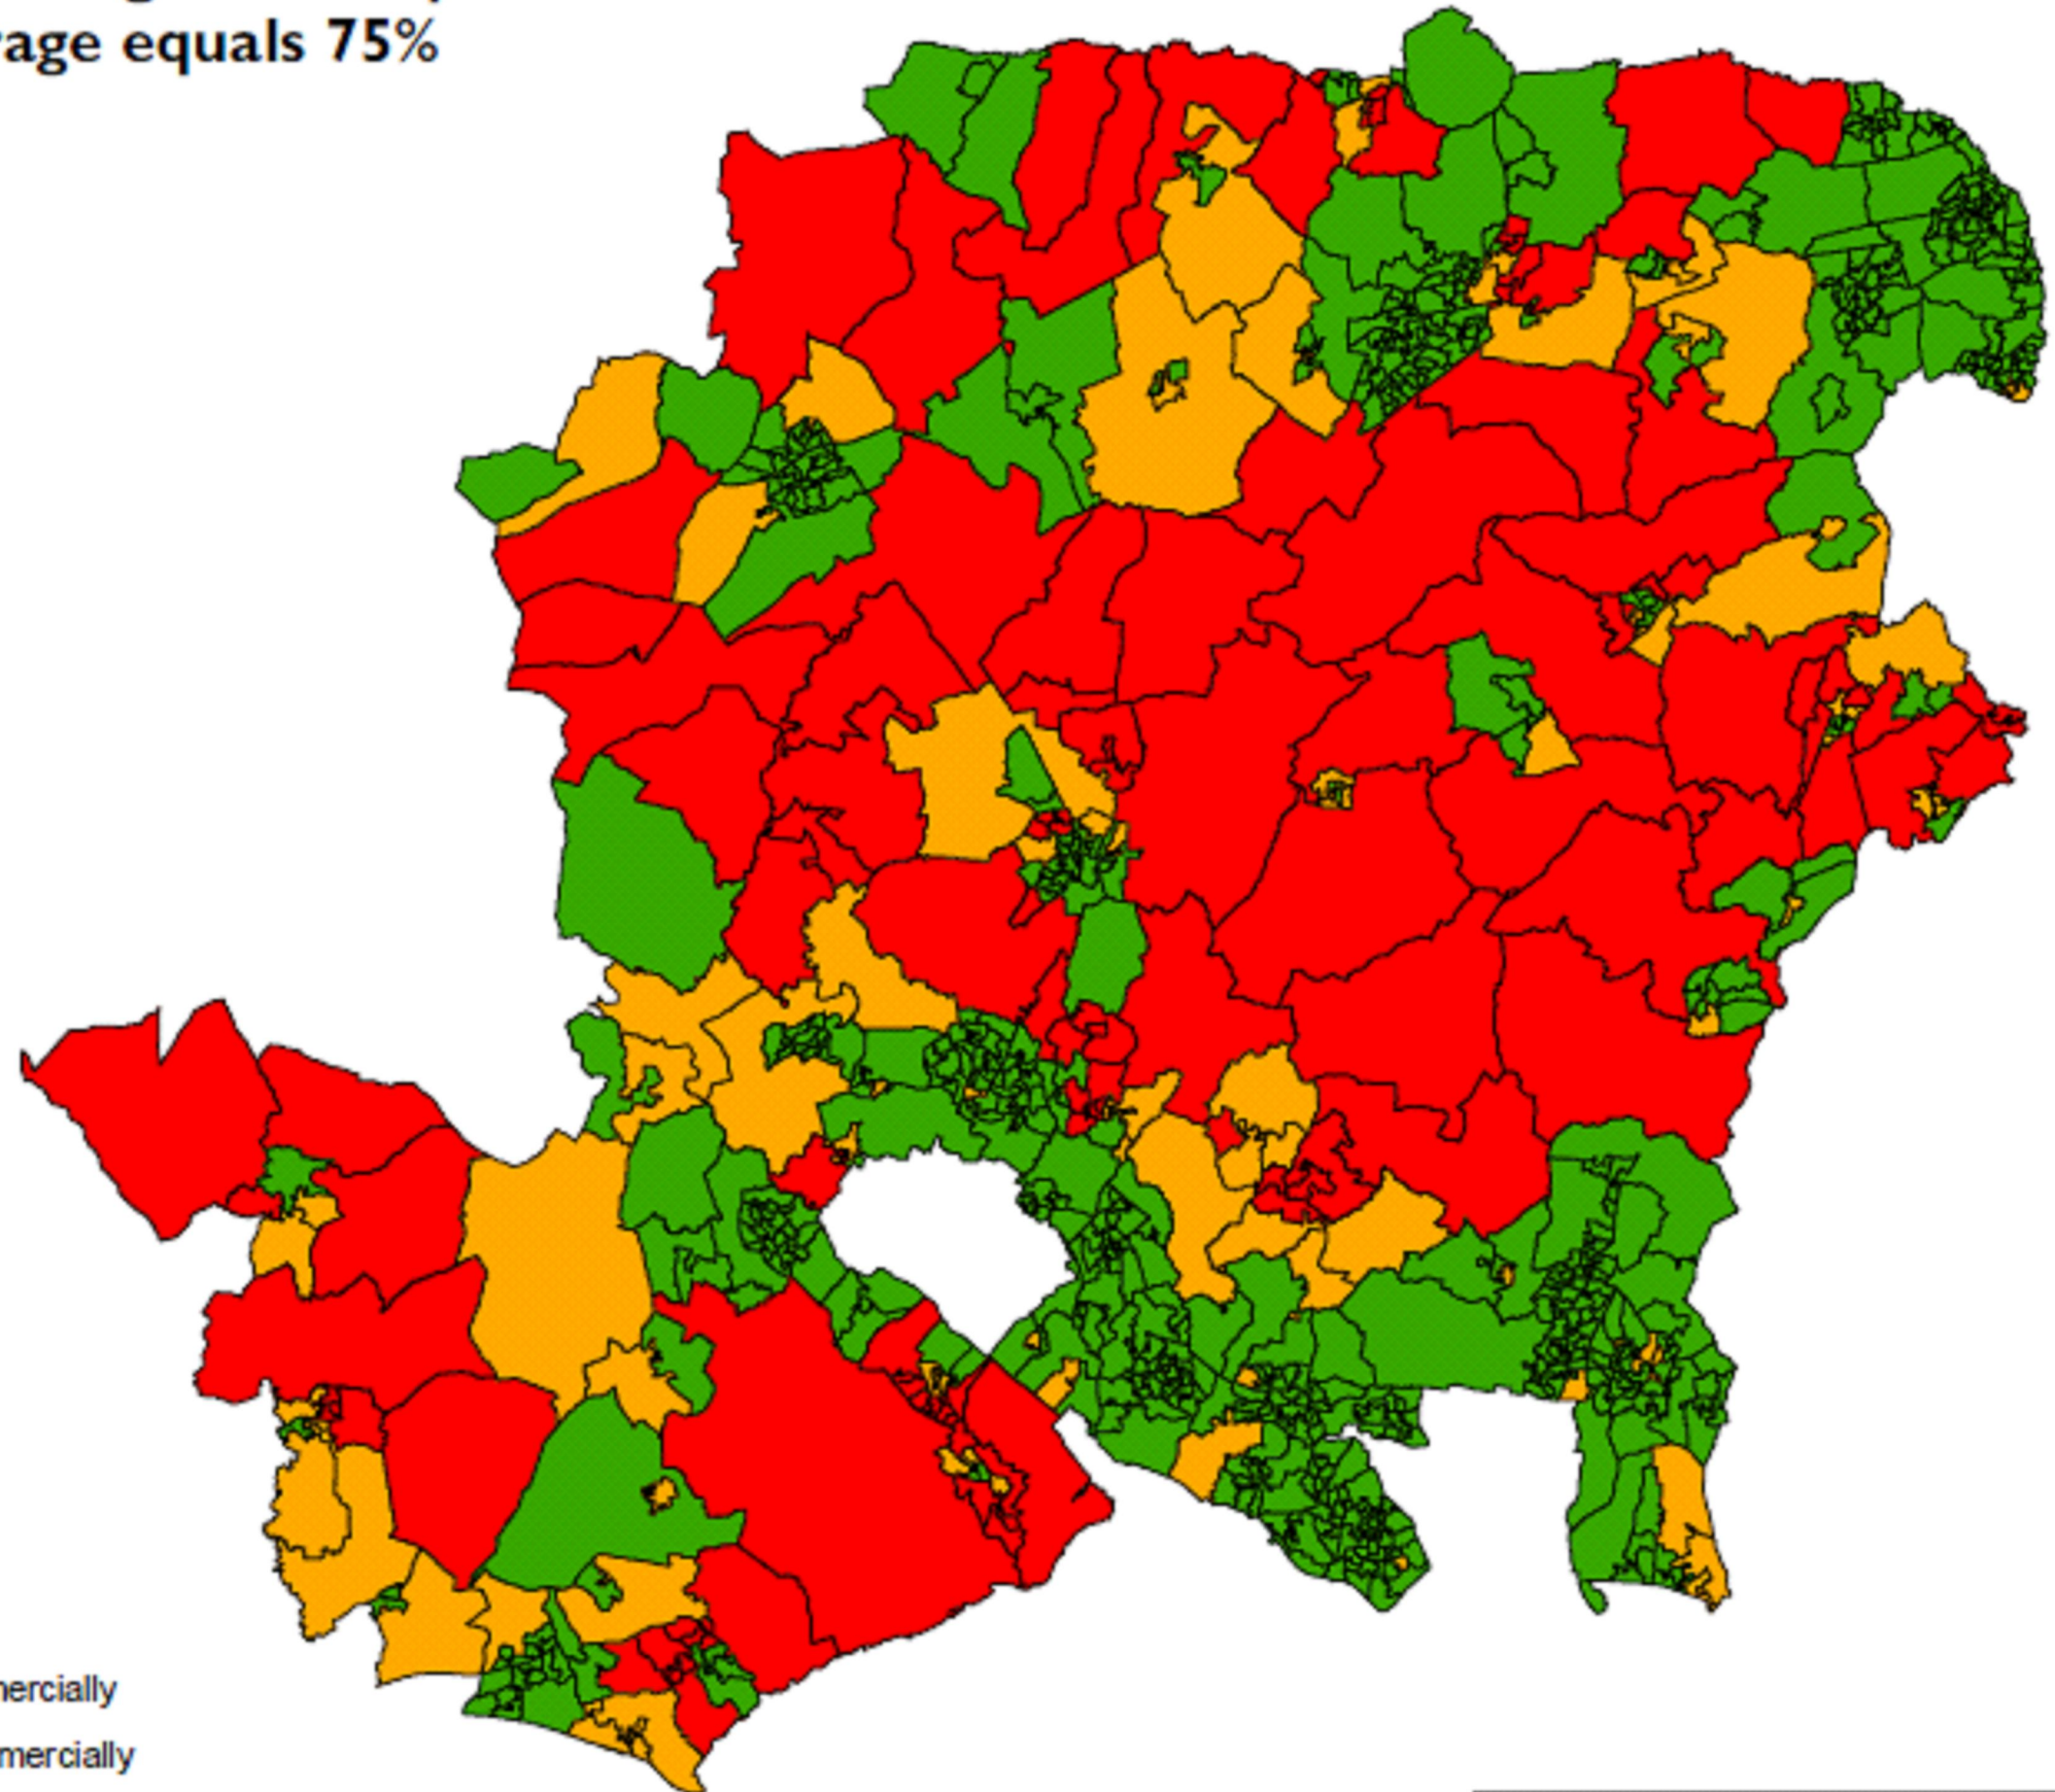

# NGA Broadband coverage in Hampshire if national UK coverage equals 75%

## Legend

- Service will be provided commercially
- Service may be provided commercially
- Service will not be provided commercially