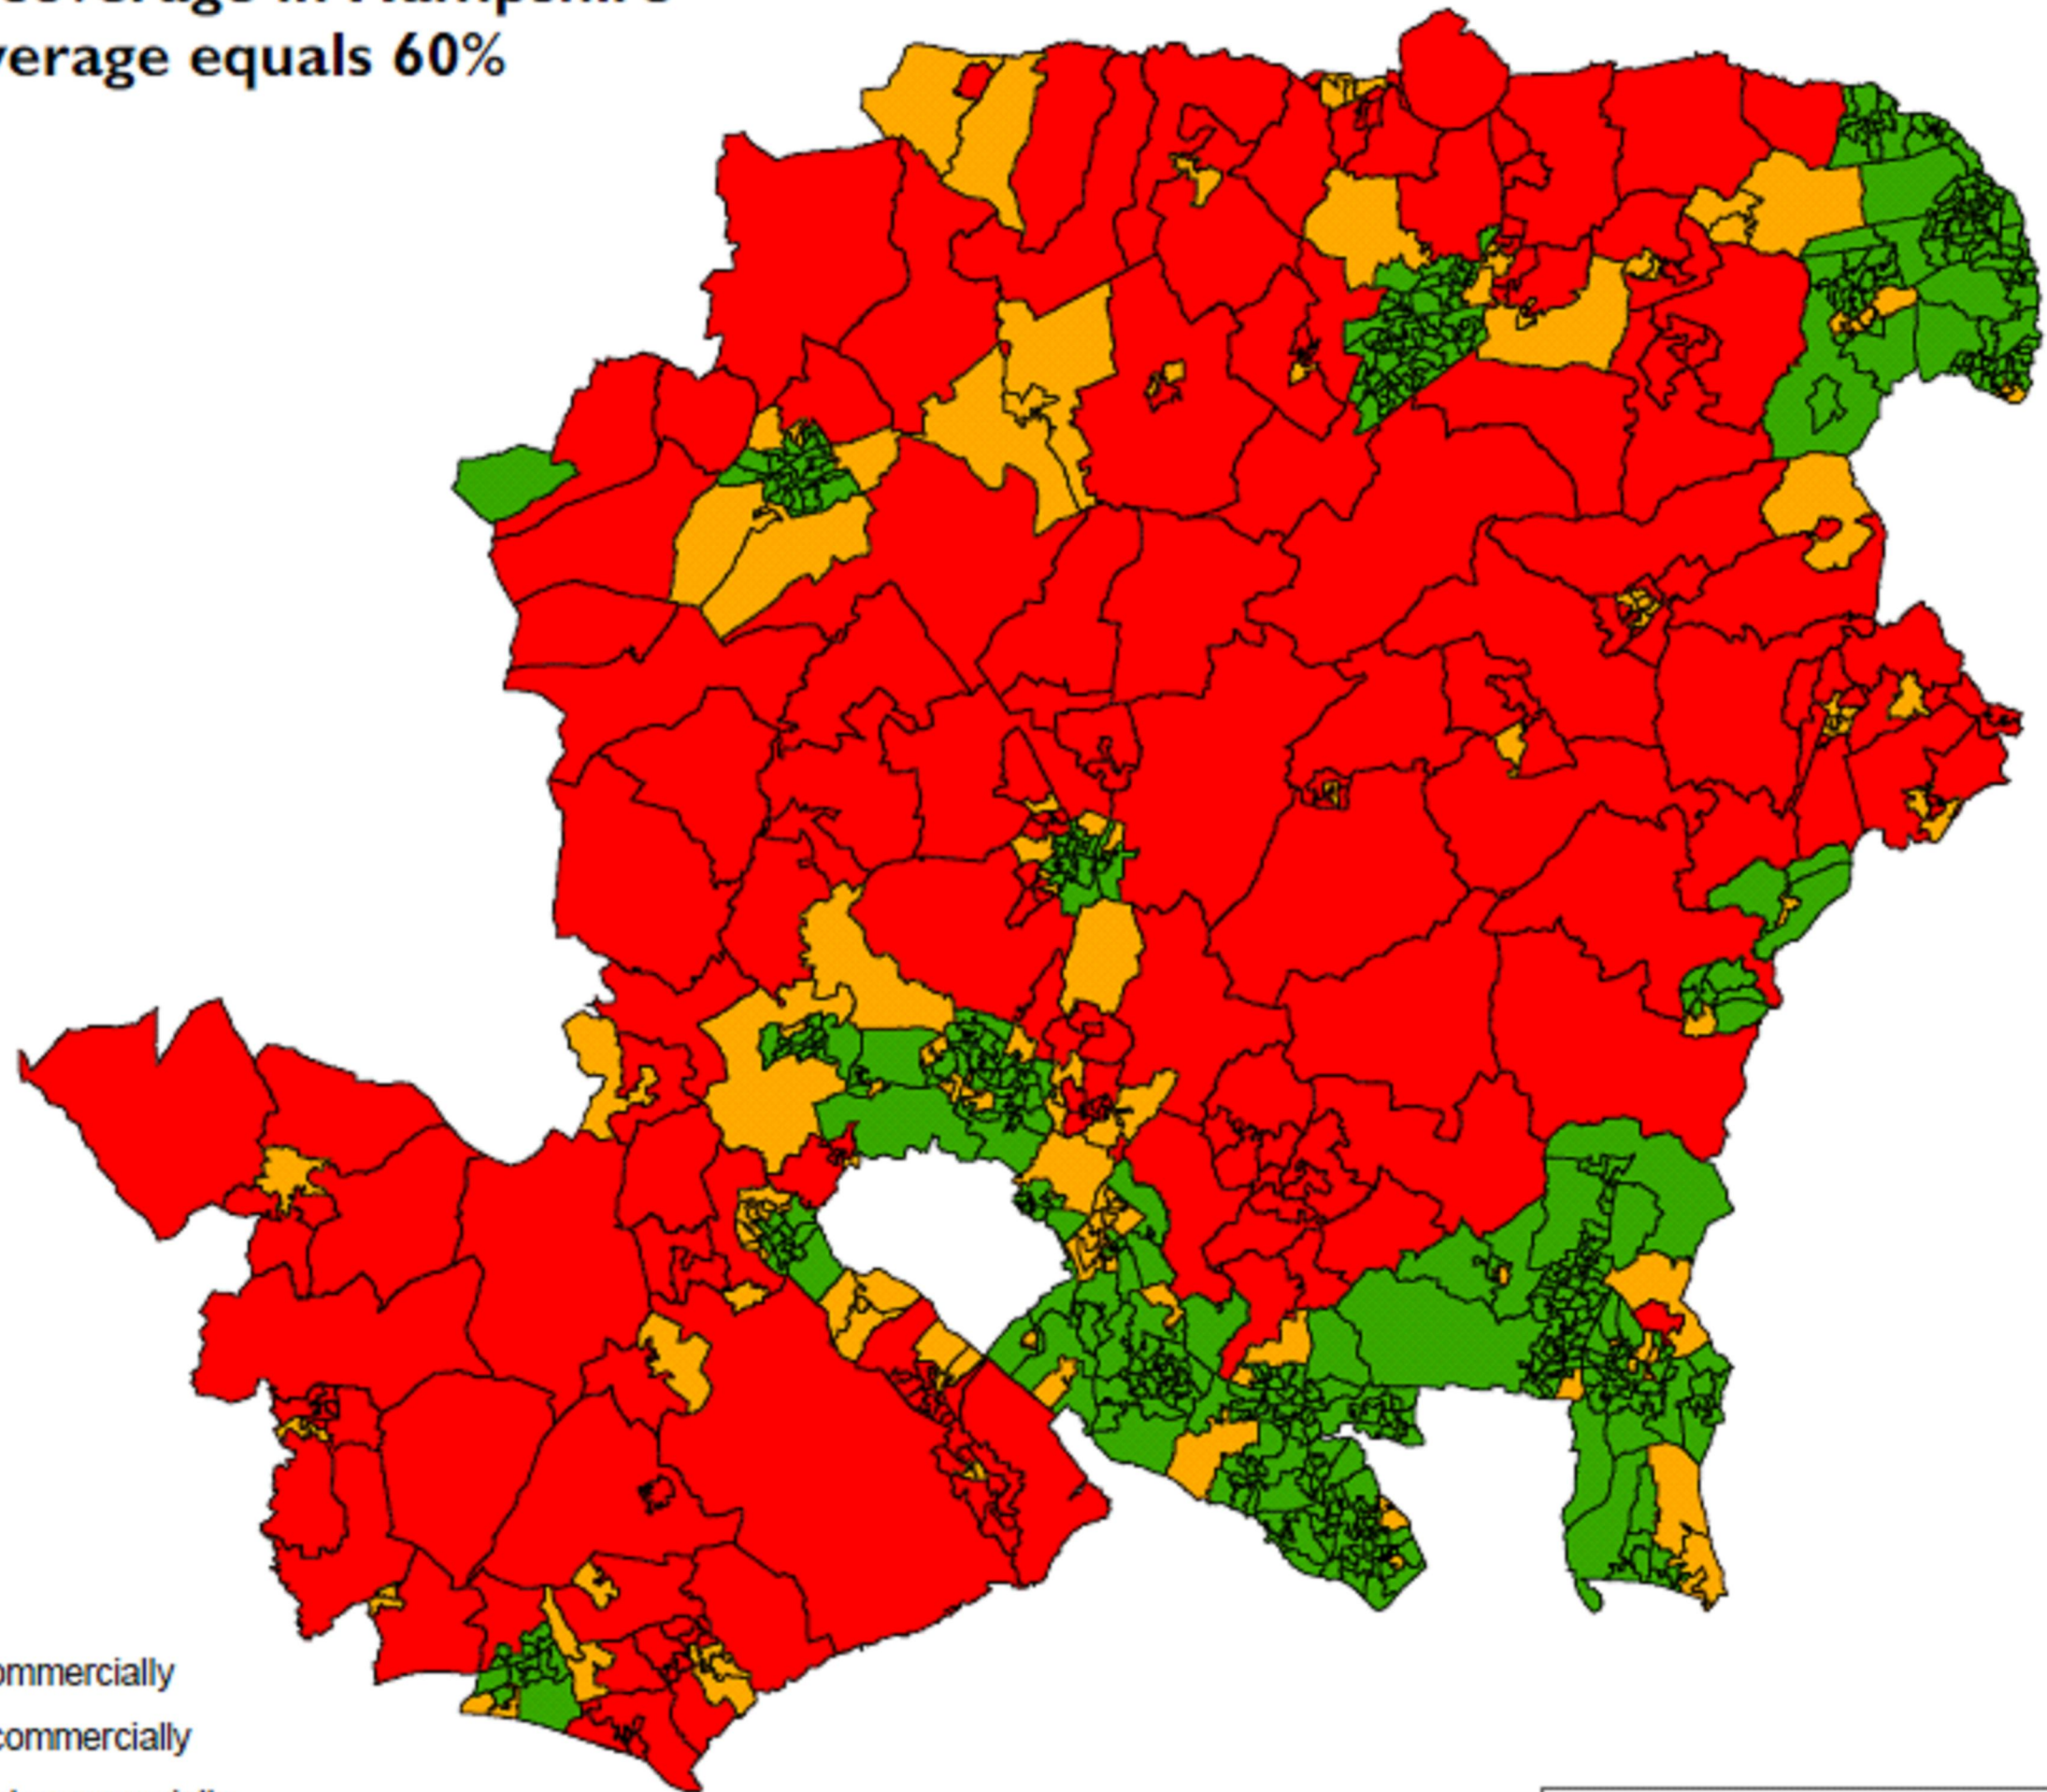

NGA Broadband coverage in Hampshire if national UK coverage equals 60%

Legend

- Service will be provided commercially
- Service may be provided commercially
- Service will not be provided commercially