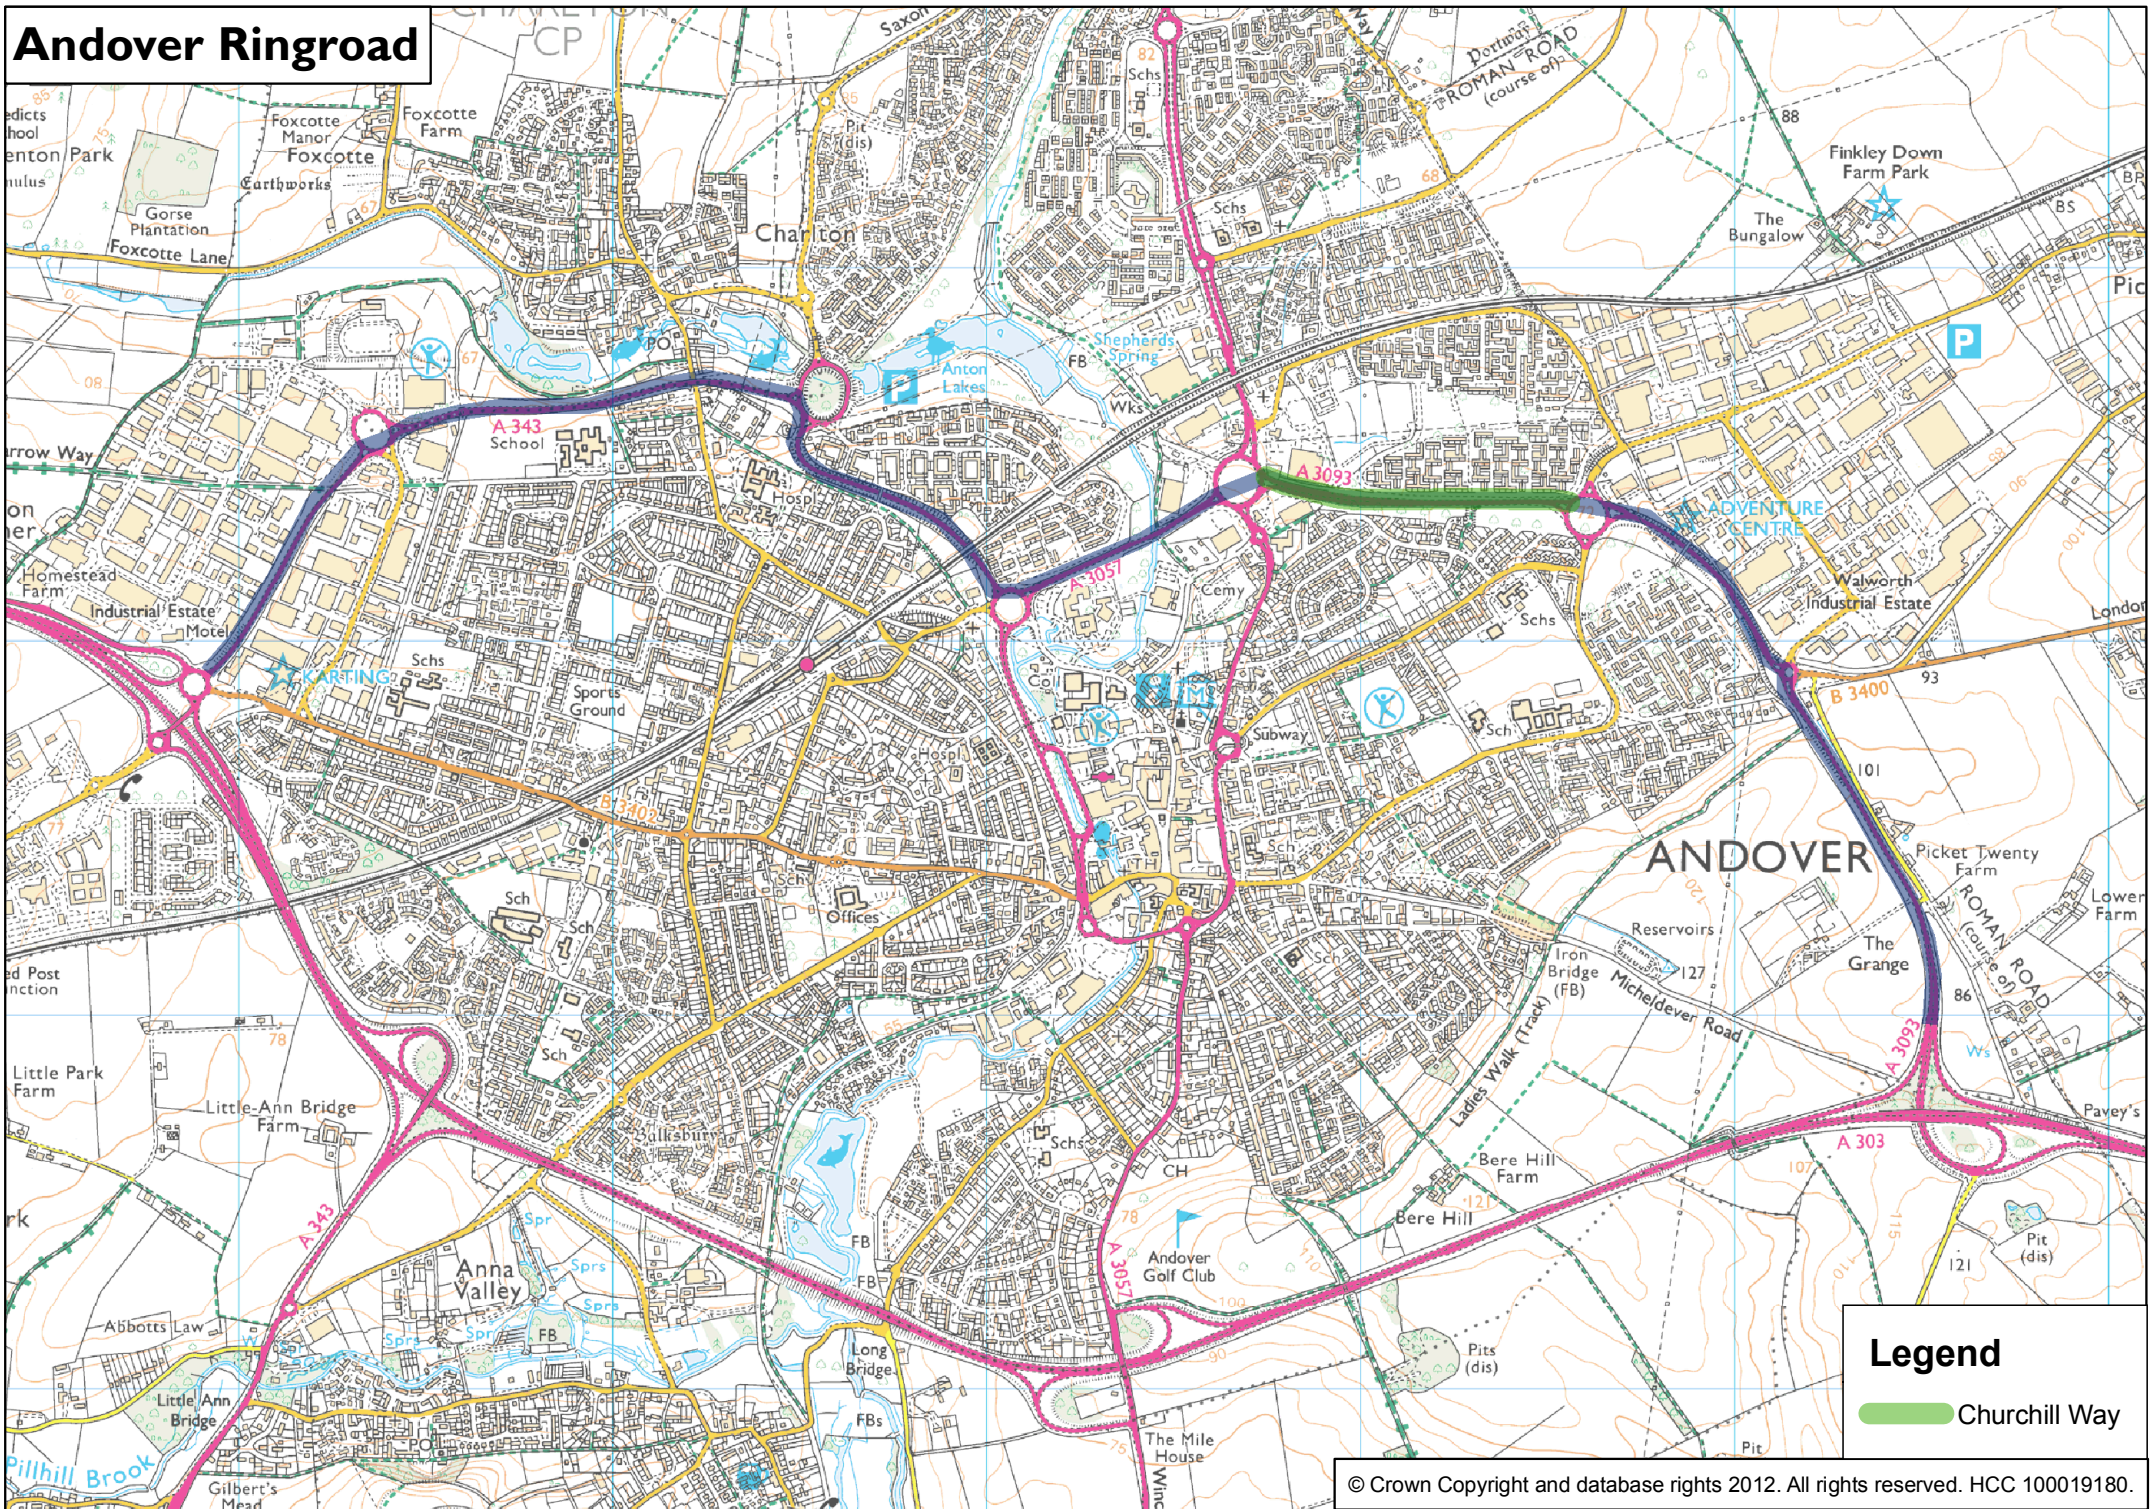

Andover Ringroad

Legend

-  Churchill Way