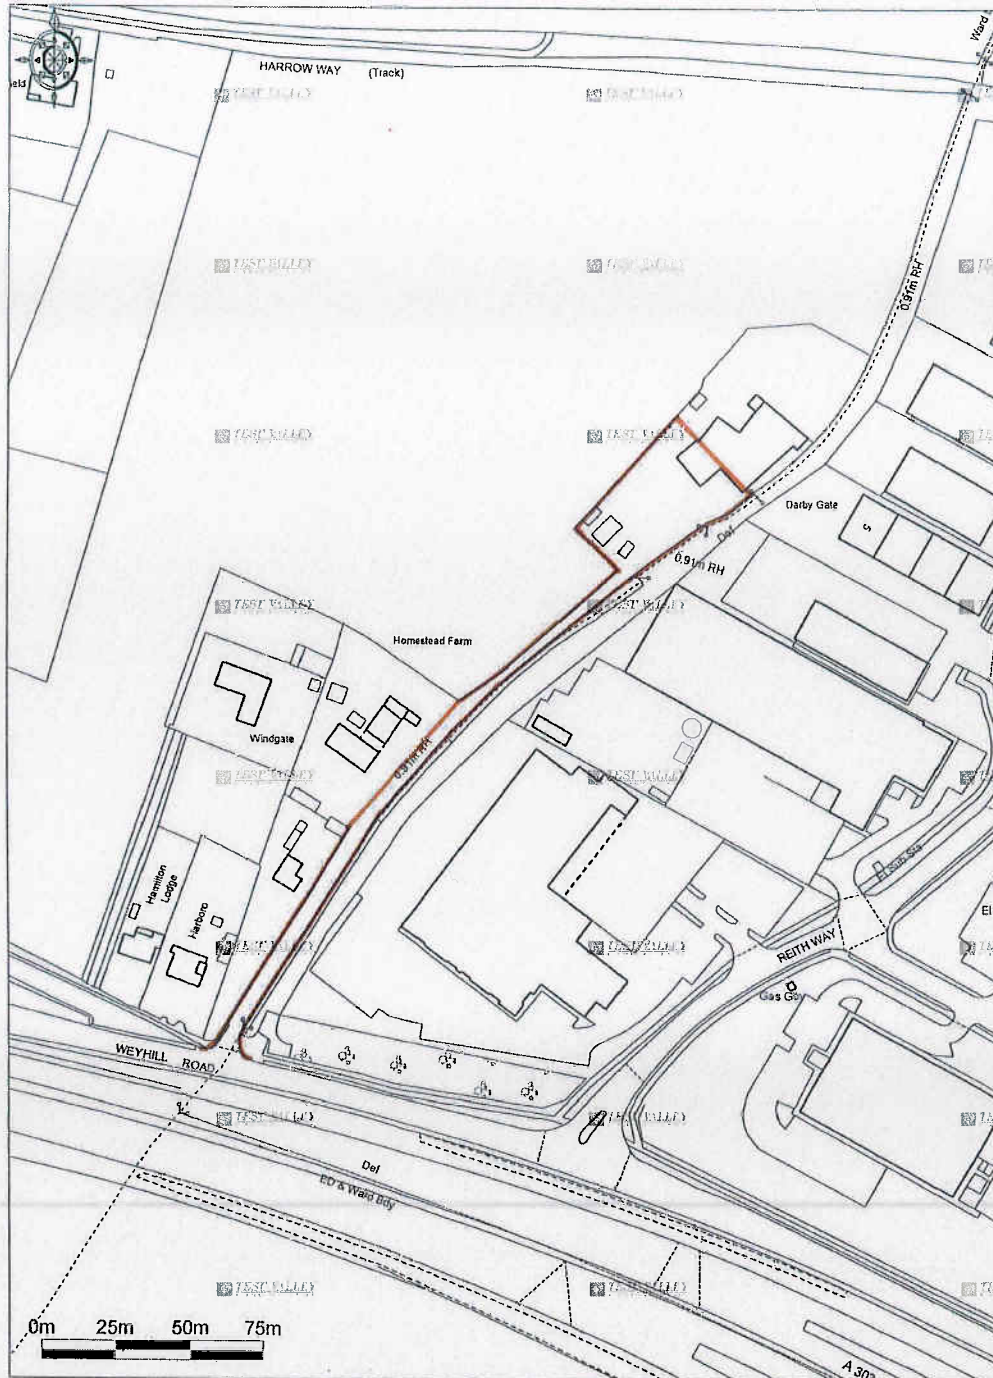

# Site location plan

Based on the Ordnance Survey  
with the permission of HMSO  
Licence No. 100028555  
© Crown copyright

SCALE 1 : 2500 @ A4

Youngs Yard, Churchfields,  
Twyford, Winchester SO21 1NN  
Telephone: 01962 715770  
Fax: 01962 715880  
Email: info@southernplanning.co.uk  
Web Site: www.southernplanning.co.uk

TITLE:  
Site location plan

PROJECT:  
Homestead Farmhouse & Windgate

Note: This drawing must not be scaled (except for planning purposes) all dimensions are to be checked on site before any work begins.