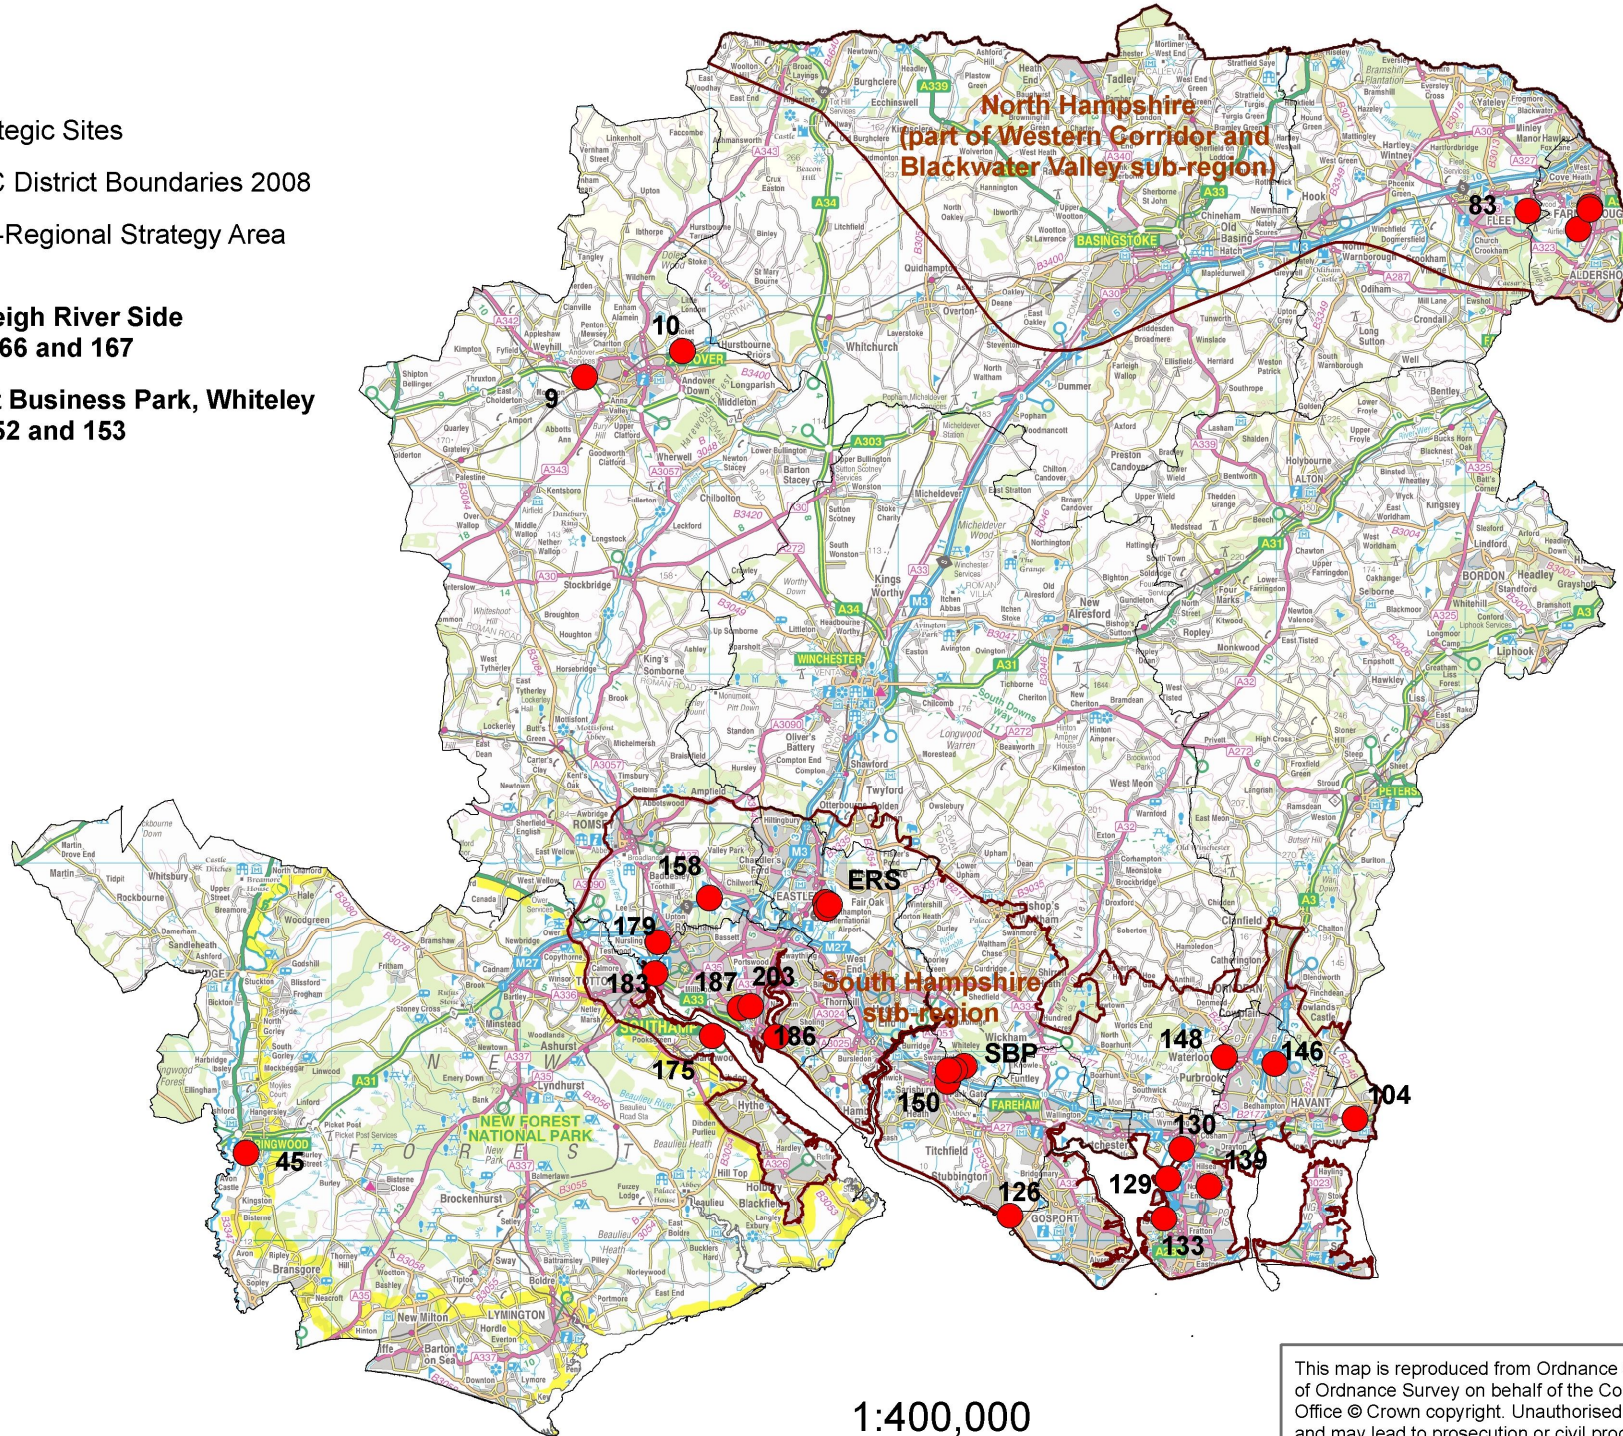

# Legend

- Strategic Sites
- HCC District Boundaries 2008
- Sub-Regional Strategy Area

**ERS: Eastleigh River Side sites 159, 166 and 167**

**SBP: Solent Business Park, Whiteley sites 150, 152 and 153**

**Farnborough Business Park Sites 84, 85 and 89**

1:400,000

This map is reproduced from Ordnance Survey material with the permission of Ordnance Survey on behalf of the Controller of Her Majesty's Stationery Office © Crown copyright. Unauthorised reproduction infringes Crown copyright and may lead to prosecution or civil proceedings. HCC 100019180 2009