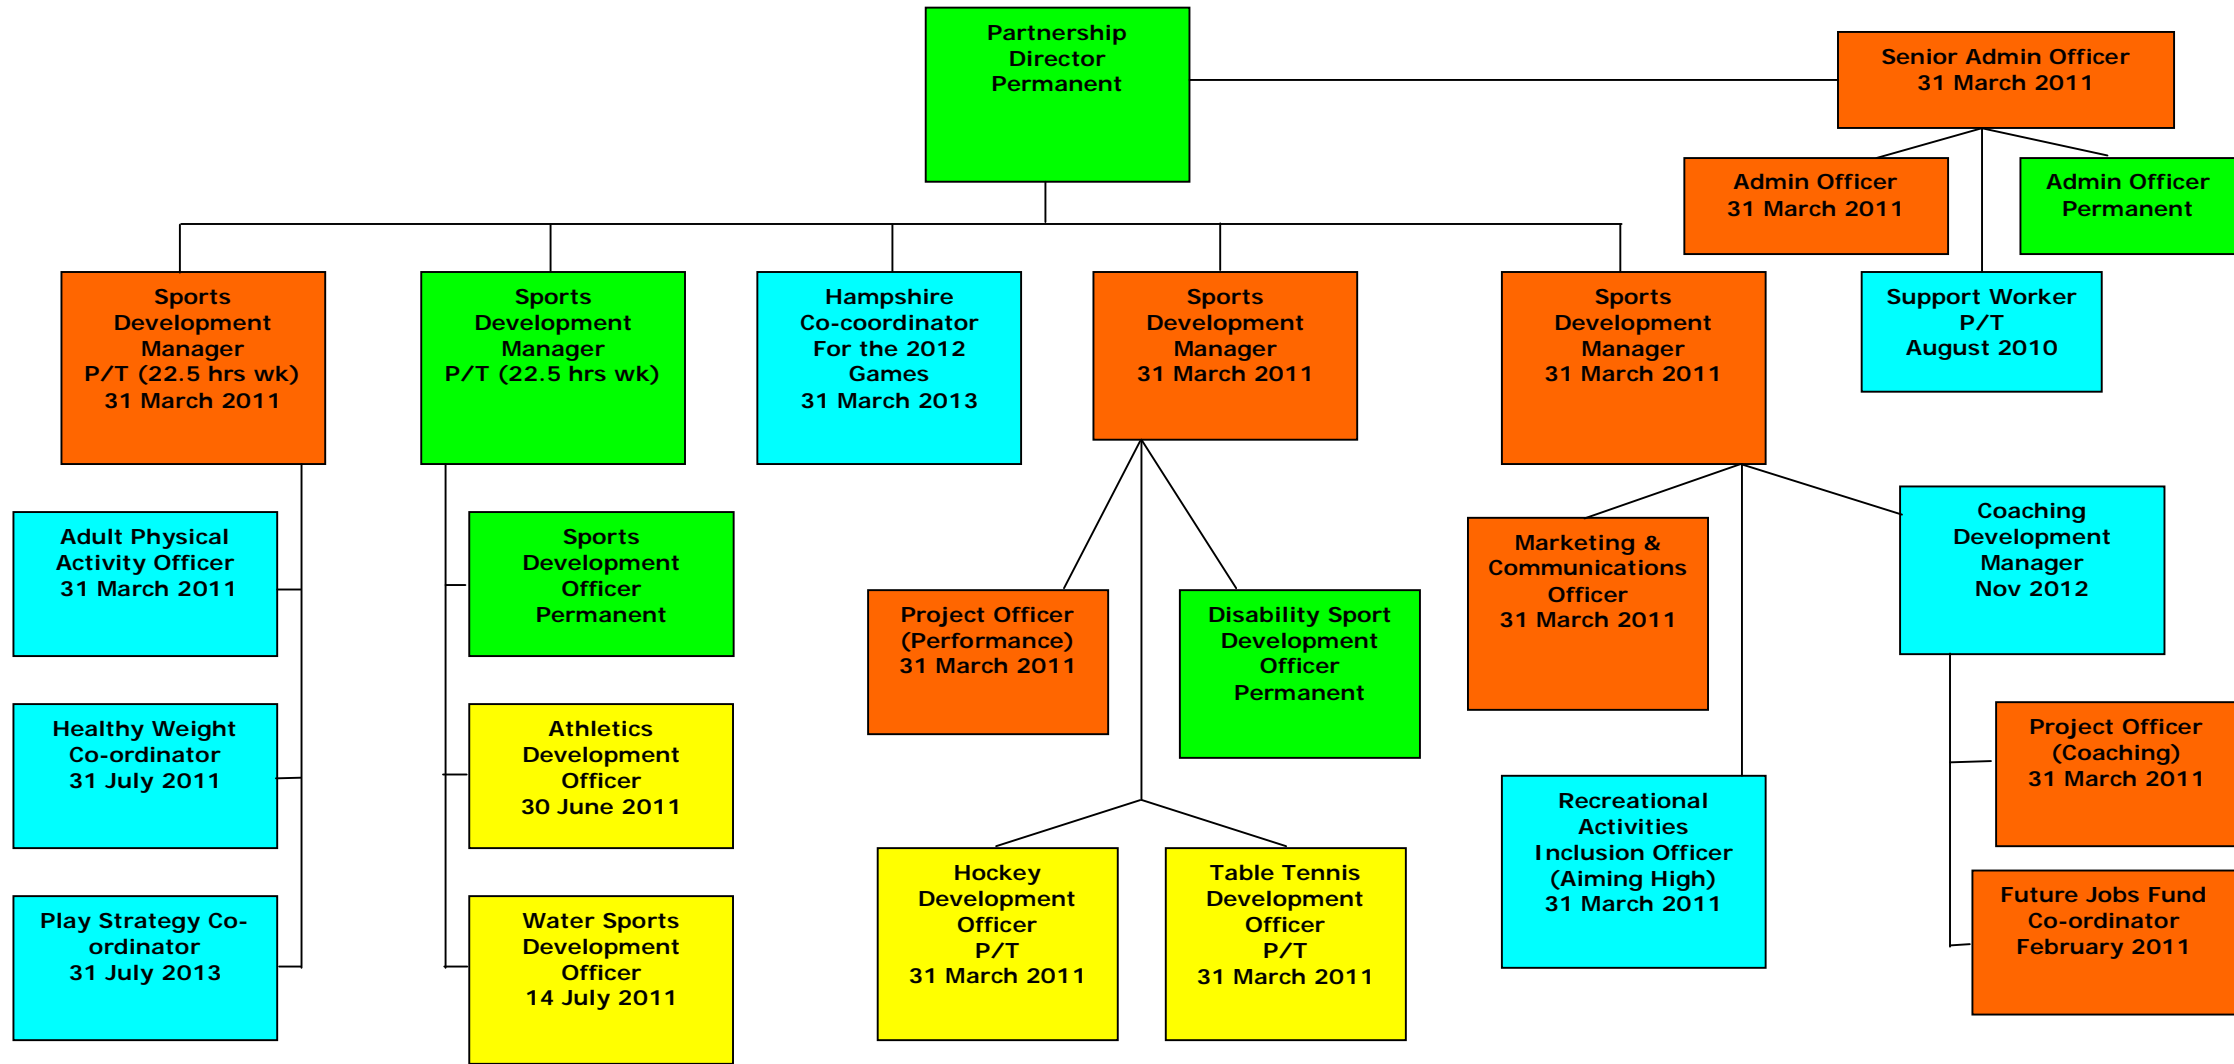

# SPORT HAMPSHIRE & IOW: CORE TEAM

**HCC Permanent Staff**  
**CSP Contracted Generic Staff**  
**NGB Contracted Staff**  
**Other Contracted Staff**