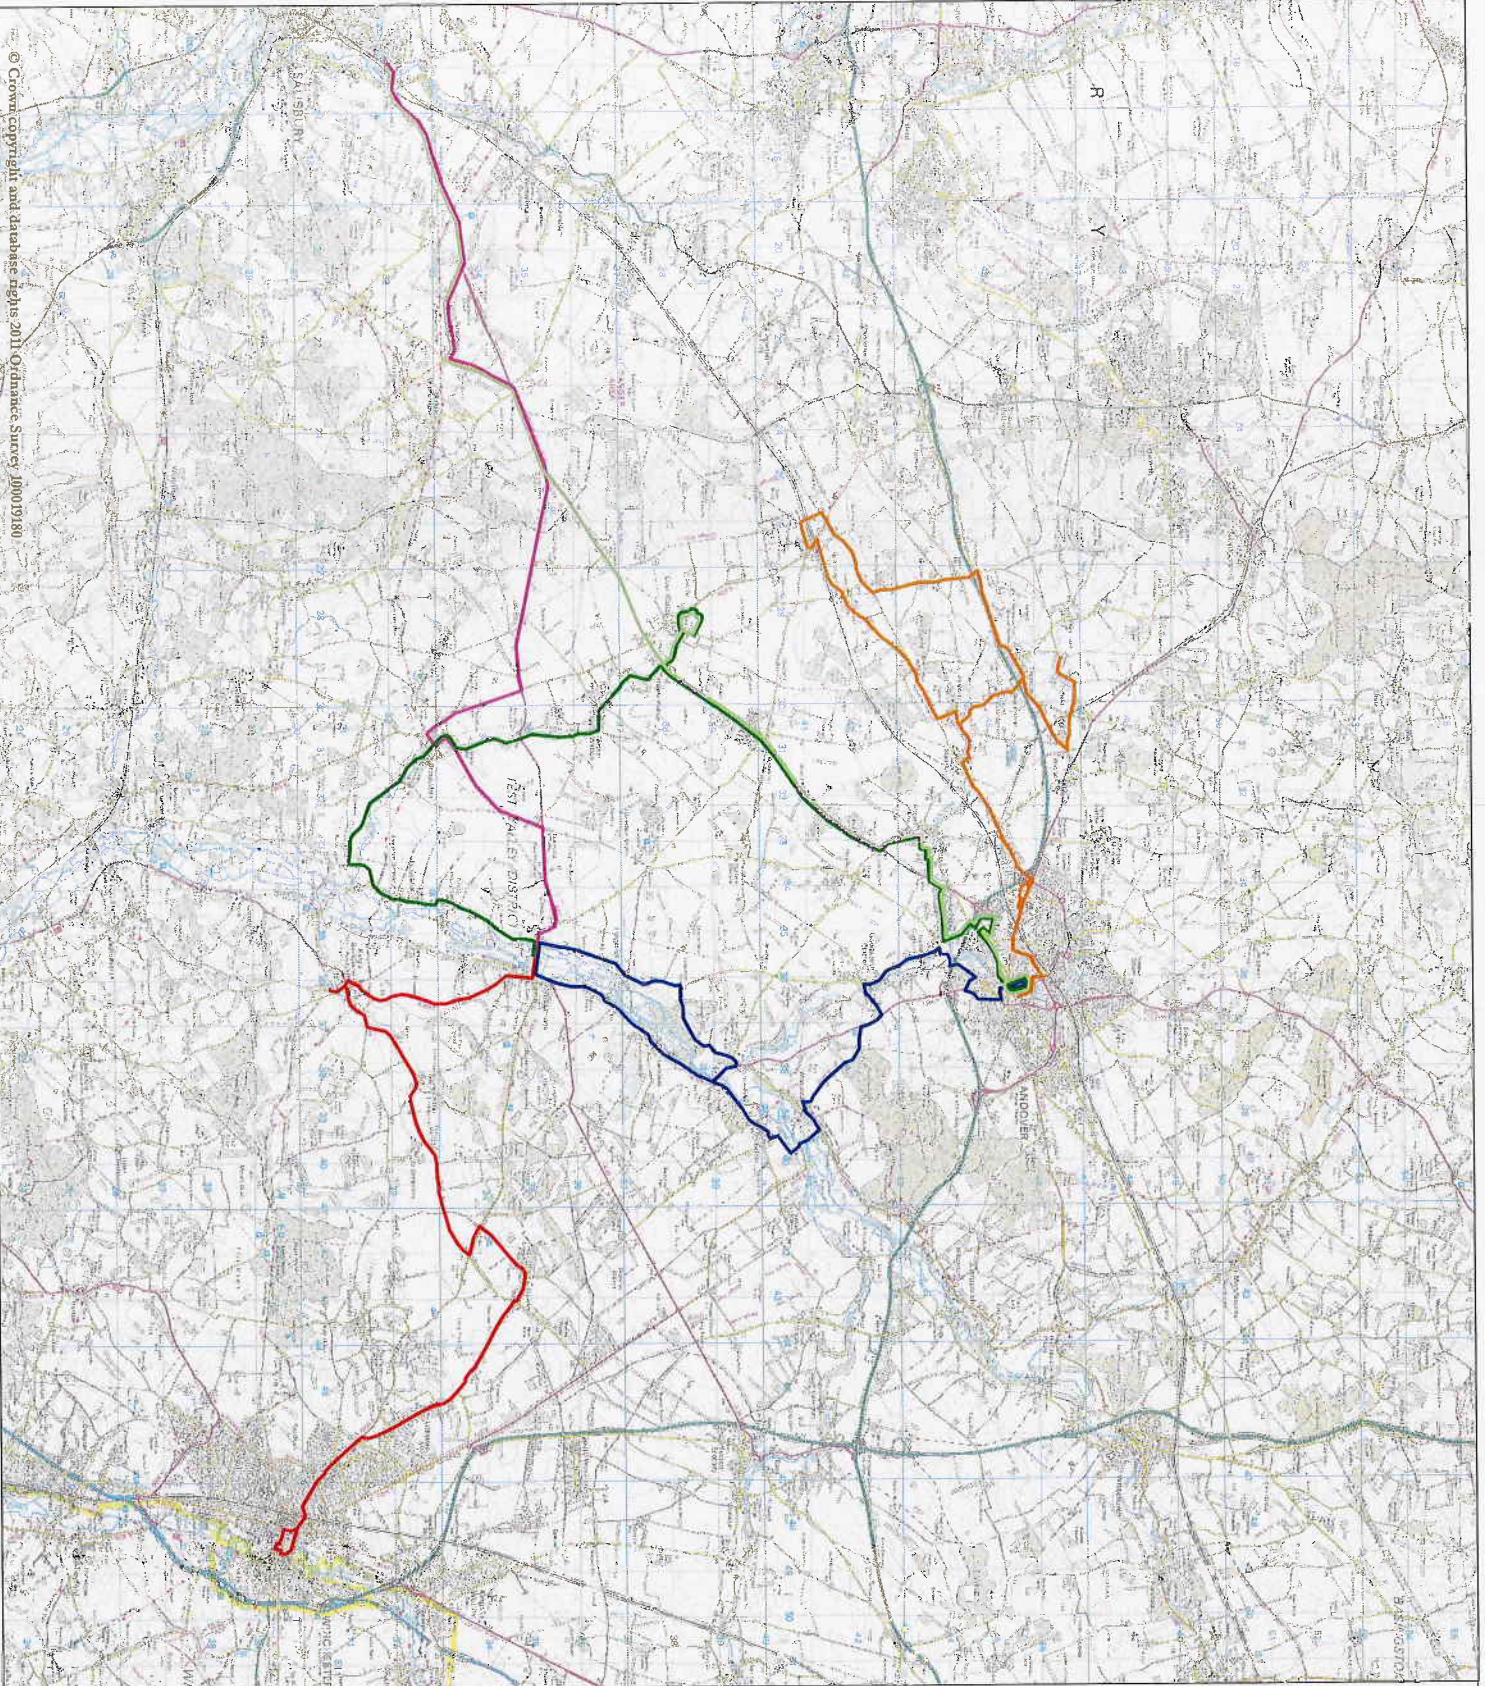

Alton Bus Routes Current

Alton Bus Routes Current
Route Number
13
227
28

Produced by the
Research & Intelligence Group

© Crown copyright and database rights 2011 Ordnance Survey 100019180

Alton Bus Routes Proposed

Route Number
8

Hampshire
County Council

Produced by the
Research & Intelligence Group

Andover Bus Routes Current

© Crown copyright and database rights 2011 Ordnance Survey 100019180

Andover Bus Routes Current:
Route Number

- 5
- 68
- 77
- 78
- 79
- 87

Produced by the
Research & Intelligence Group

Andover Bus Routes Proposed

Andover Bus Routes Proposed
Route Number

- 5
- 8
- 68
- 76
- 77
- 79

Produced by the
Research & Intelligence Group