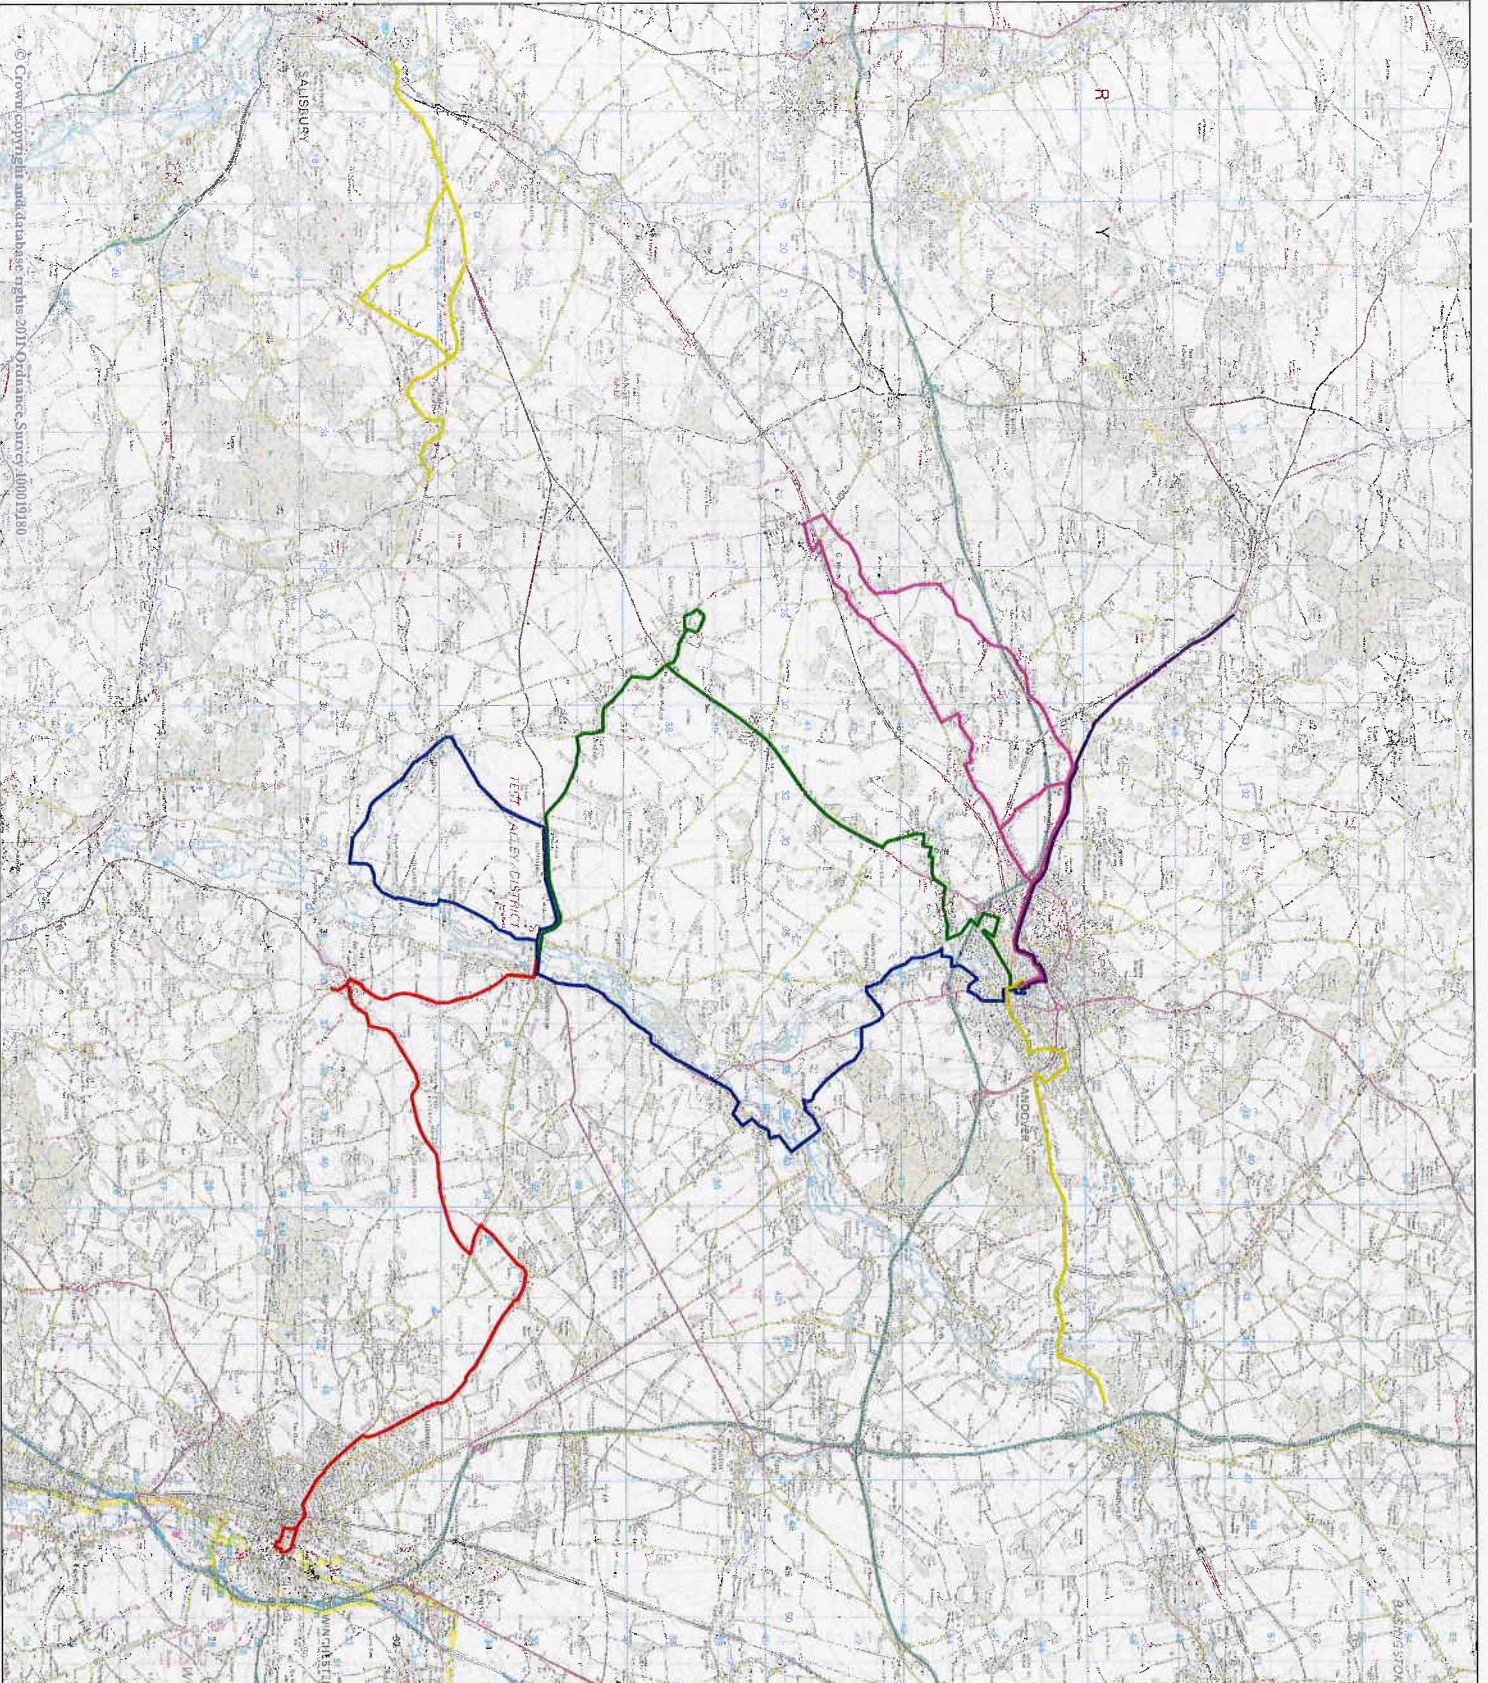

Alton Bus Routes Current

Alton Bus Routes Current
Route Number
13
227
28

Produced by the
Research & Intelligence Group

© Crown copyright and database rights 2011 Ordnance Survey 100019180

Alton Bus Routes Proposed

Route Number
8

Hampshire
County Council

Produced by the
Research & Intelligence Group

Andover Bus Routes Current

© Crown copyright and database rights 2011 Ordnance Survey 100019180

Andover Bus Routes Current:
Route Number

- 5
- 68
- 77
- 78
- 79
- 87

Produced by the
Research & Intelligence Group

Andover Bus Routes Proposed

Andover Bus Routes Proposed
Route Number

- 5
- 8
- 68
- 76
- 77
- 79

Produced by the
Research & Intelligence Group