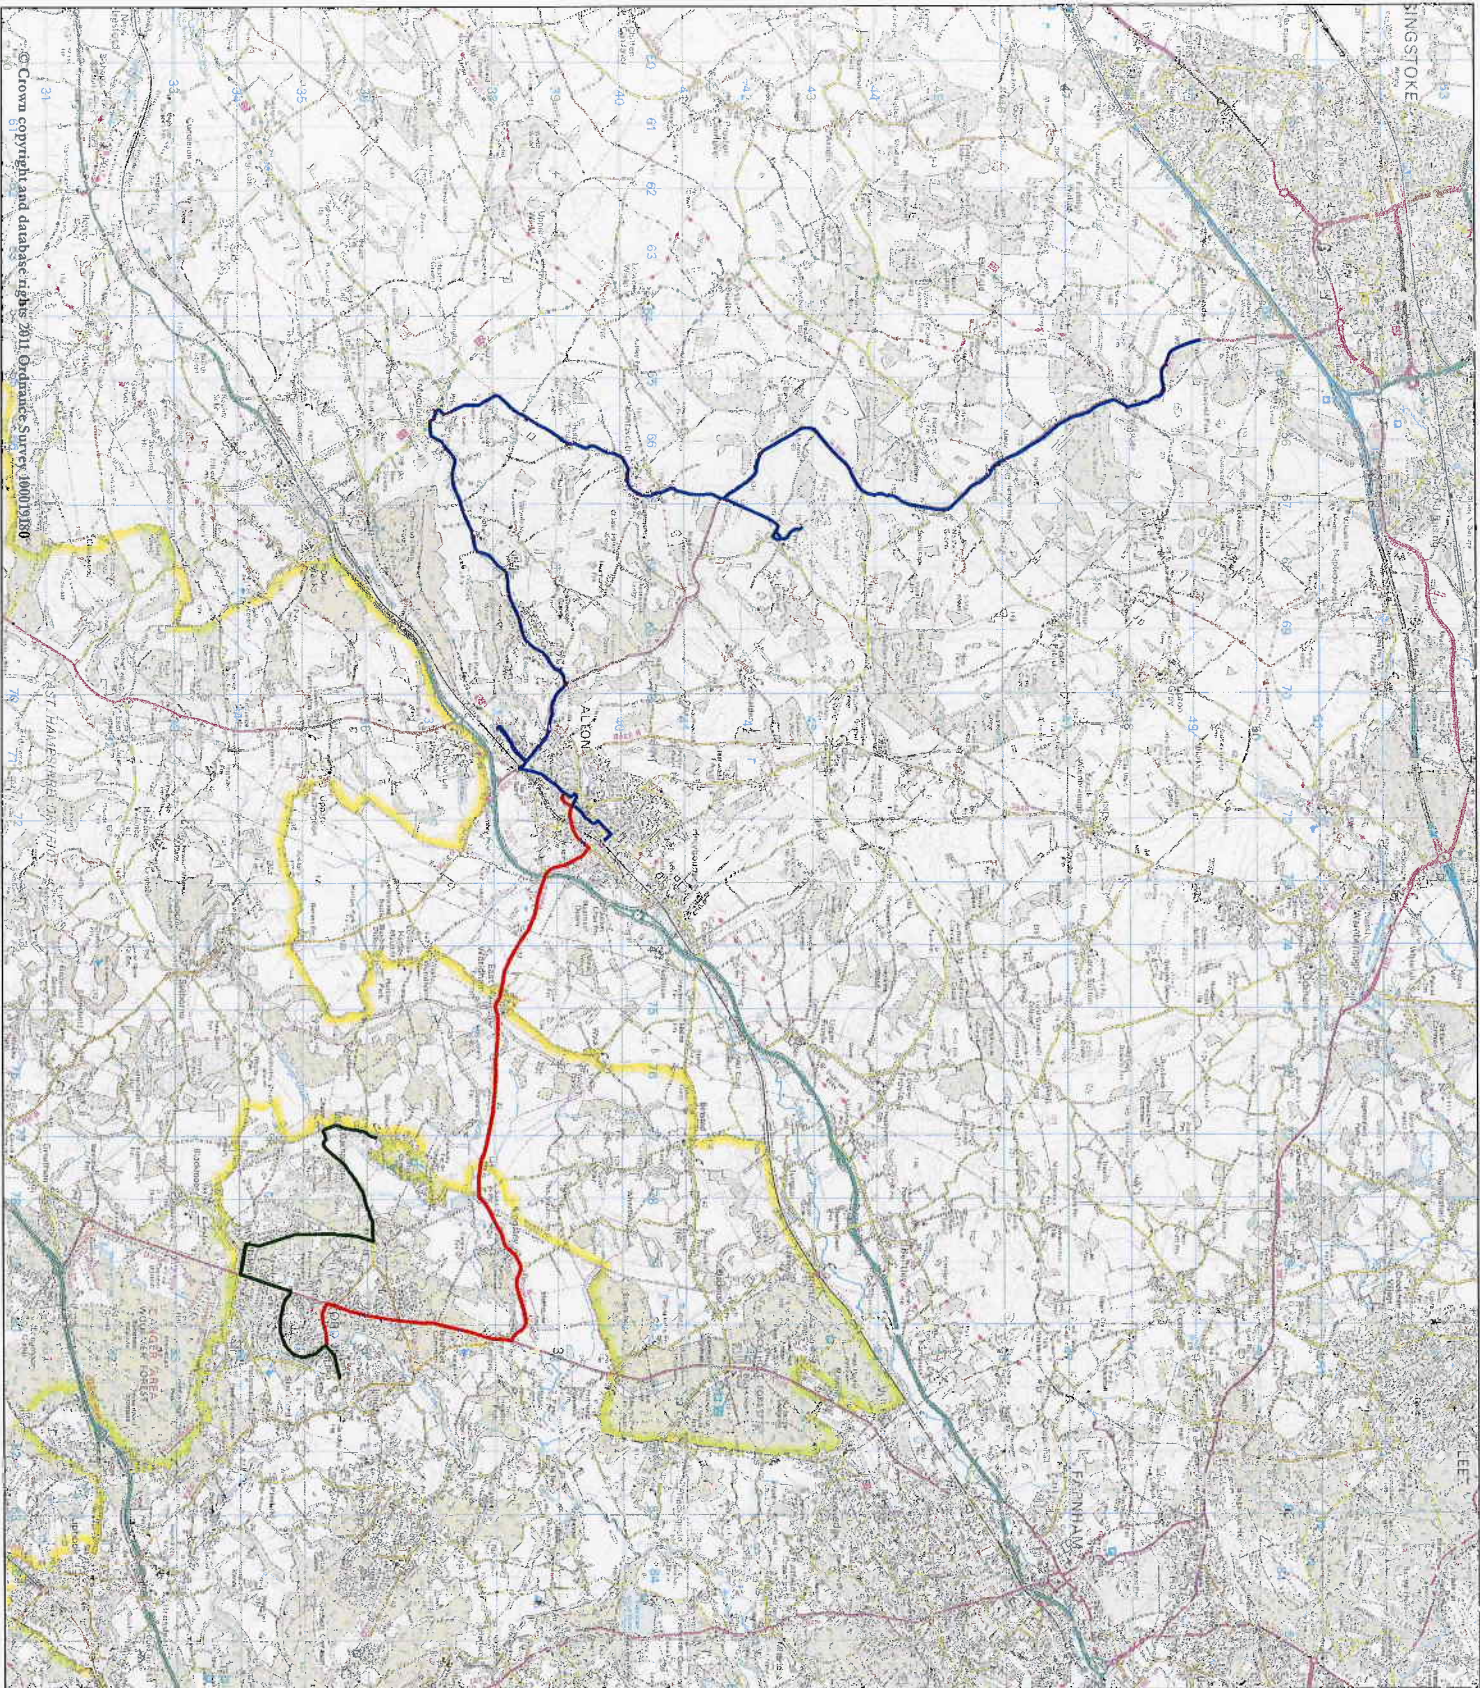

Alton Bus Routes Current

Alton Bus Routes Current
Route Number
13
227
28

Produced by the
Research & Intelligence Group

© Crown copyright and database rights 2011 Ordnance Survey 100019180

Alton Bus Routes Proposed

Route Number
8

Hampshire
County Council

Produced by the
Research & Intelligence Group

Andover Bus Routes Current

© Crown copyright and database rights 2011 Ordnance Survey 100019180

Andover Bus Routes Current:
Route Number

- 5
- 68
- 77
- 78
- 79
- 87

Produced by the
Research & Intelligence Group

Andover Bus Routes Proposed

Andover Bus Routes Proposed
Route Number

- 5
- 8
- 68
- 76
- 77
- 79

Produced by the
Research & Intelligence Group