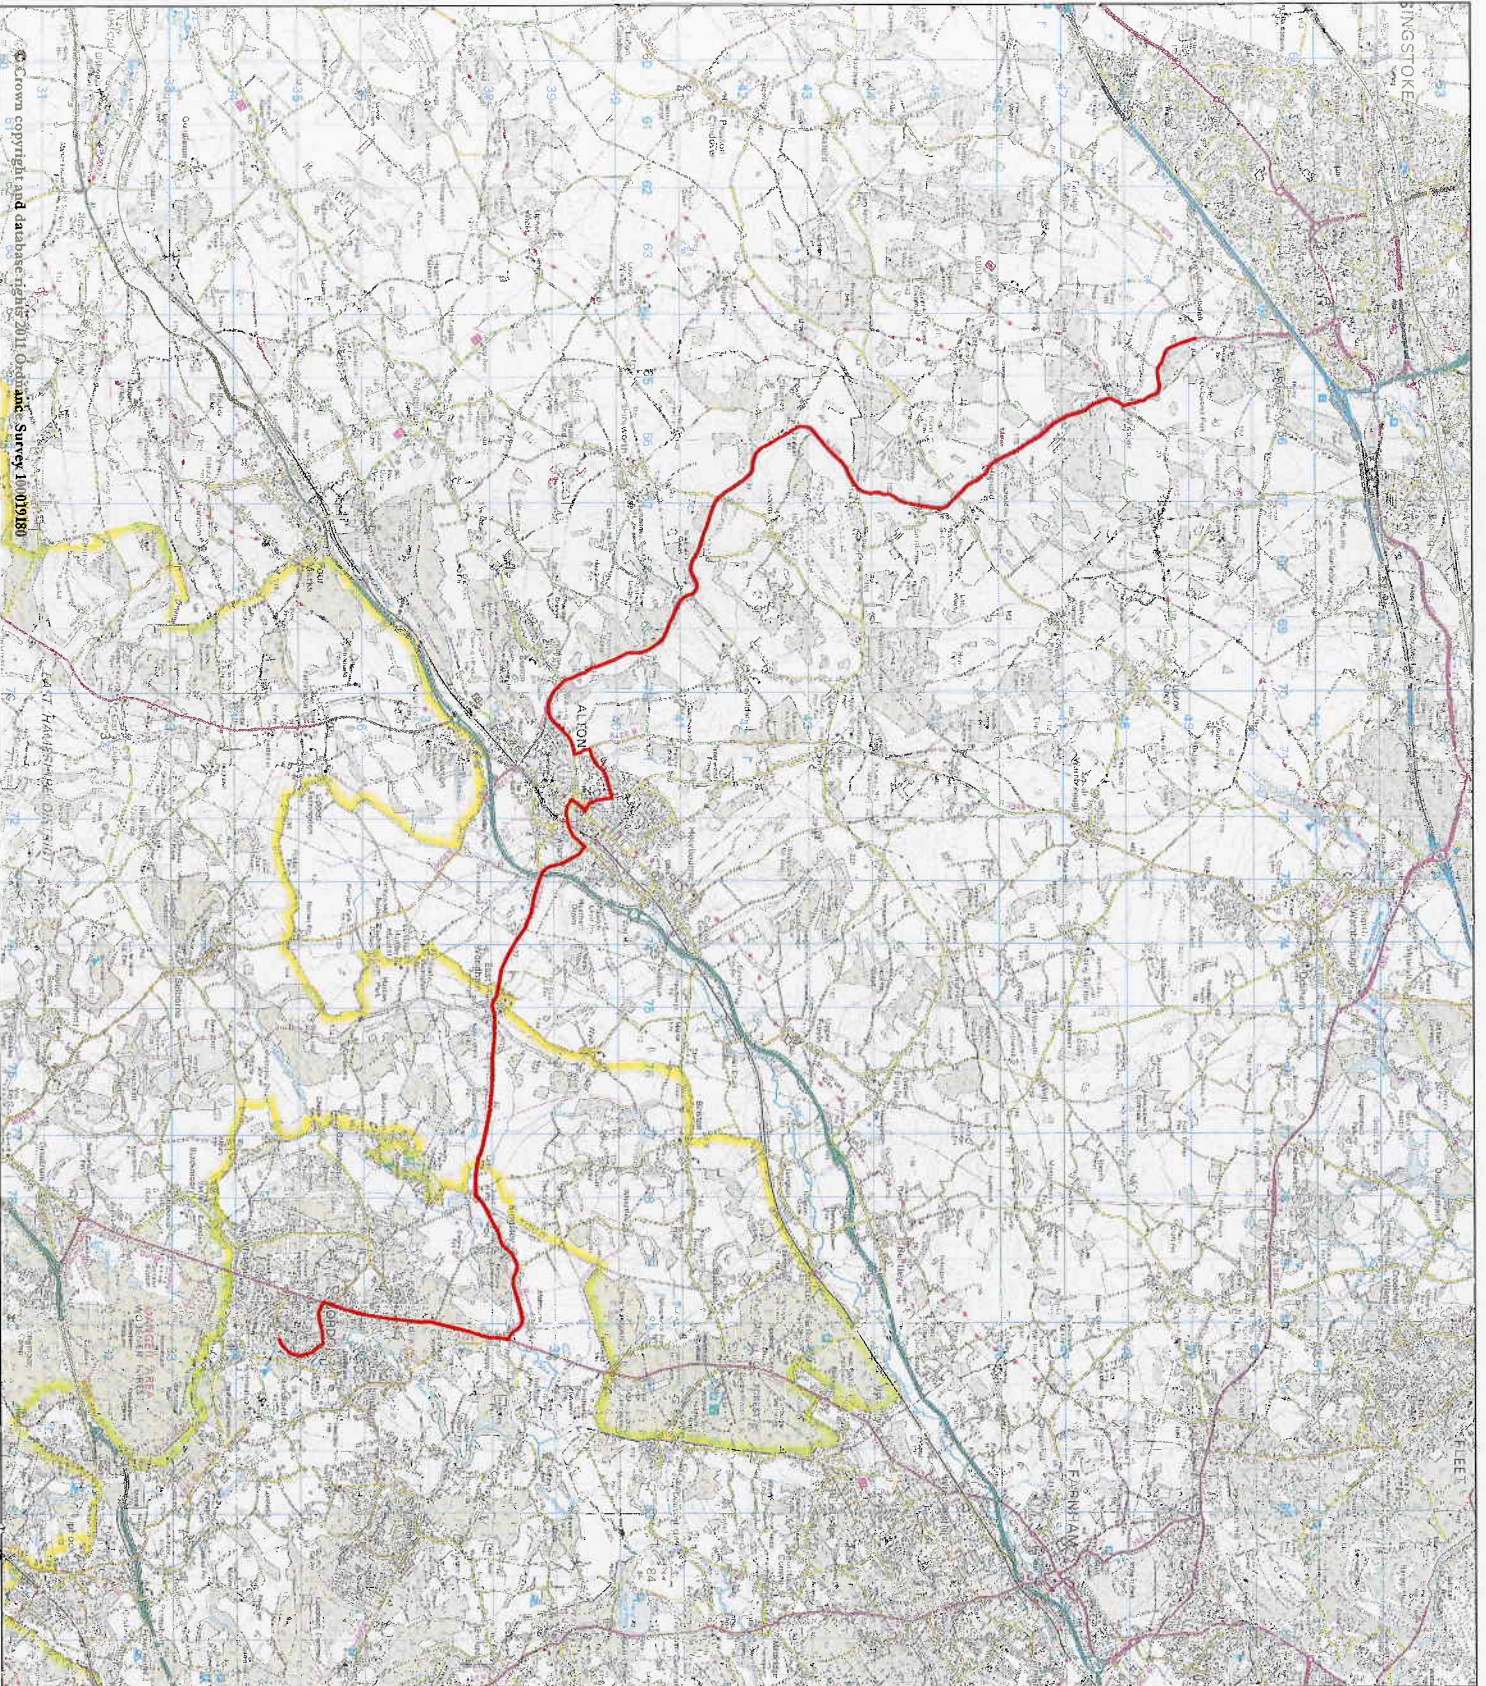

Alton Bus Routes Current

Alton Bus Routes Current
Route Number
13
227
28

Produced by the
Research & Intelligence Group

© Crown copyright and database rights 2011 Ordnance Survey 100019180

Alton Bus Routes Proposed

Route Number
8

Hampshire
County Council

Produced by the
Research & Intelligence Group

Andover Bus Routes Current

© Crown copyright and database rights 2011 Ordnance Survey 100019180

Andover Bus Routes Current:
Route Number

- 5
- 68
- 77
- 78
- 79
- 87

Produced by the
Research & Intelligence Group

Andover Bus Routes Proposed

Andover Bus Routes Proposed
Route Number

- 5
- 8
- 68
- 76
- 77
- 79

Produced by the
Research & Intelligence Group