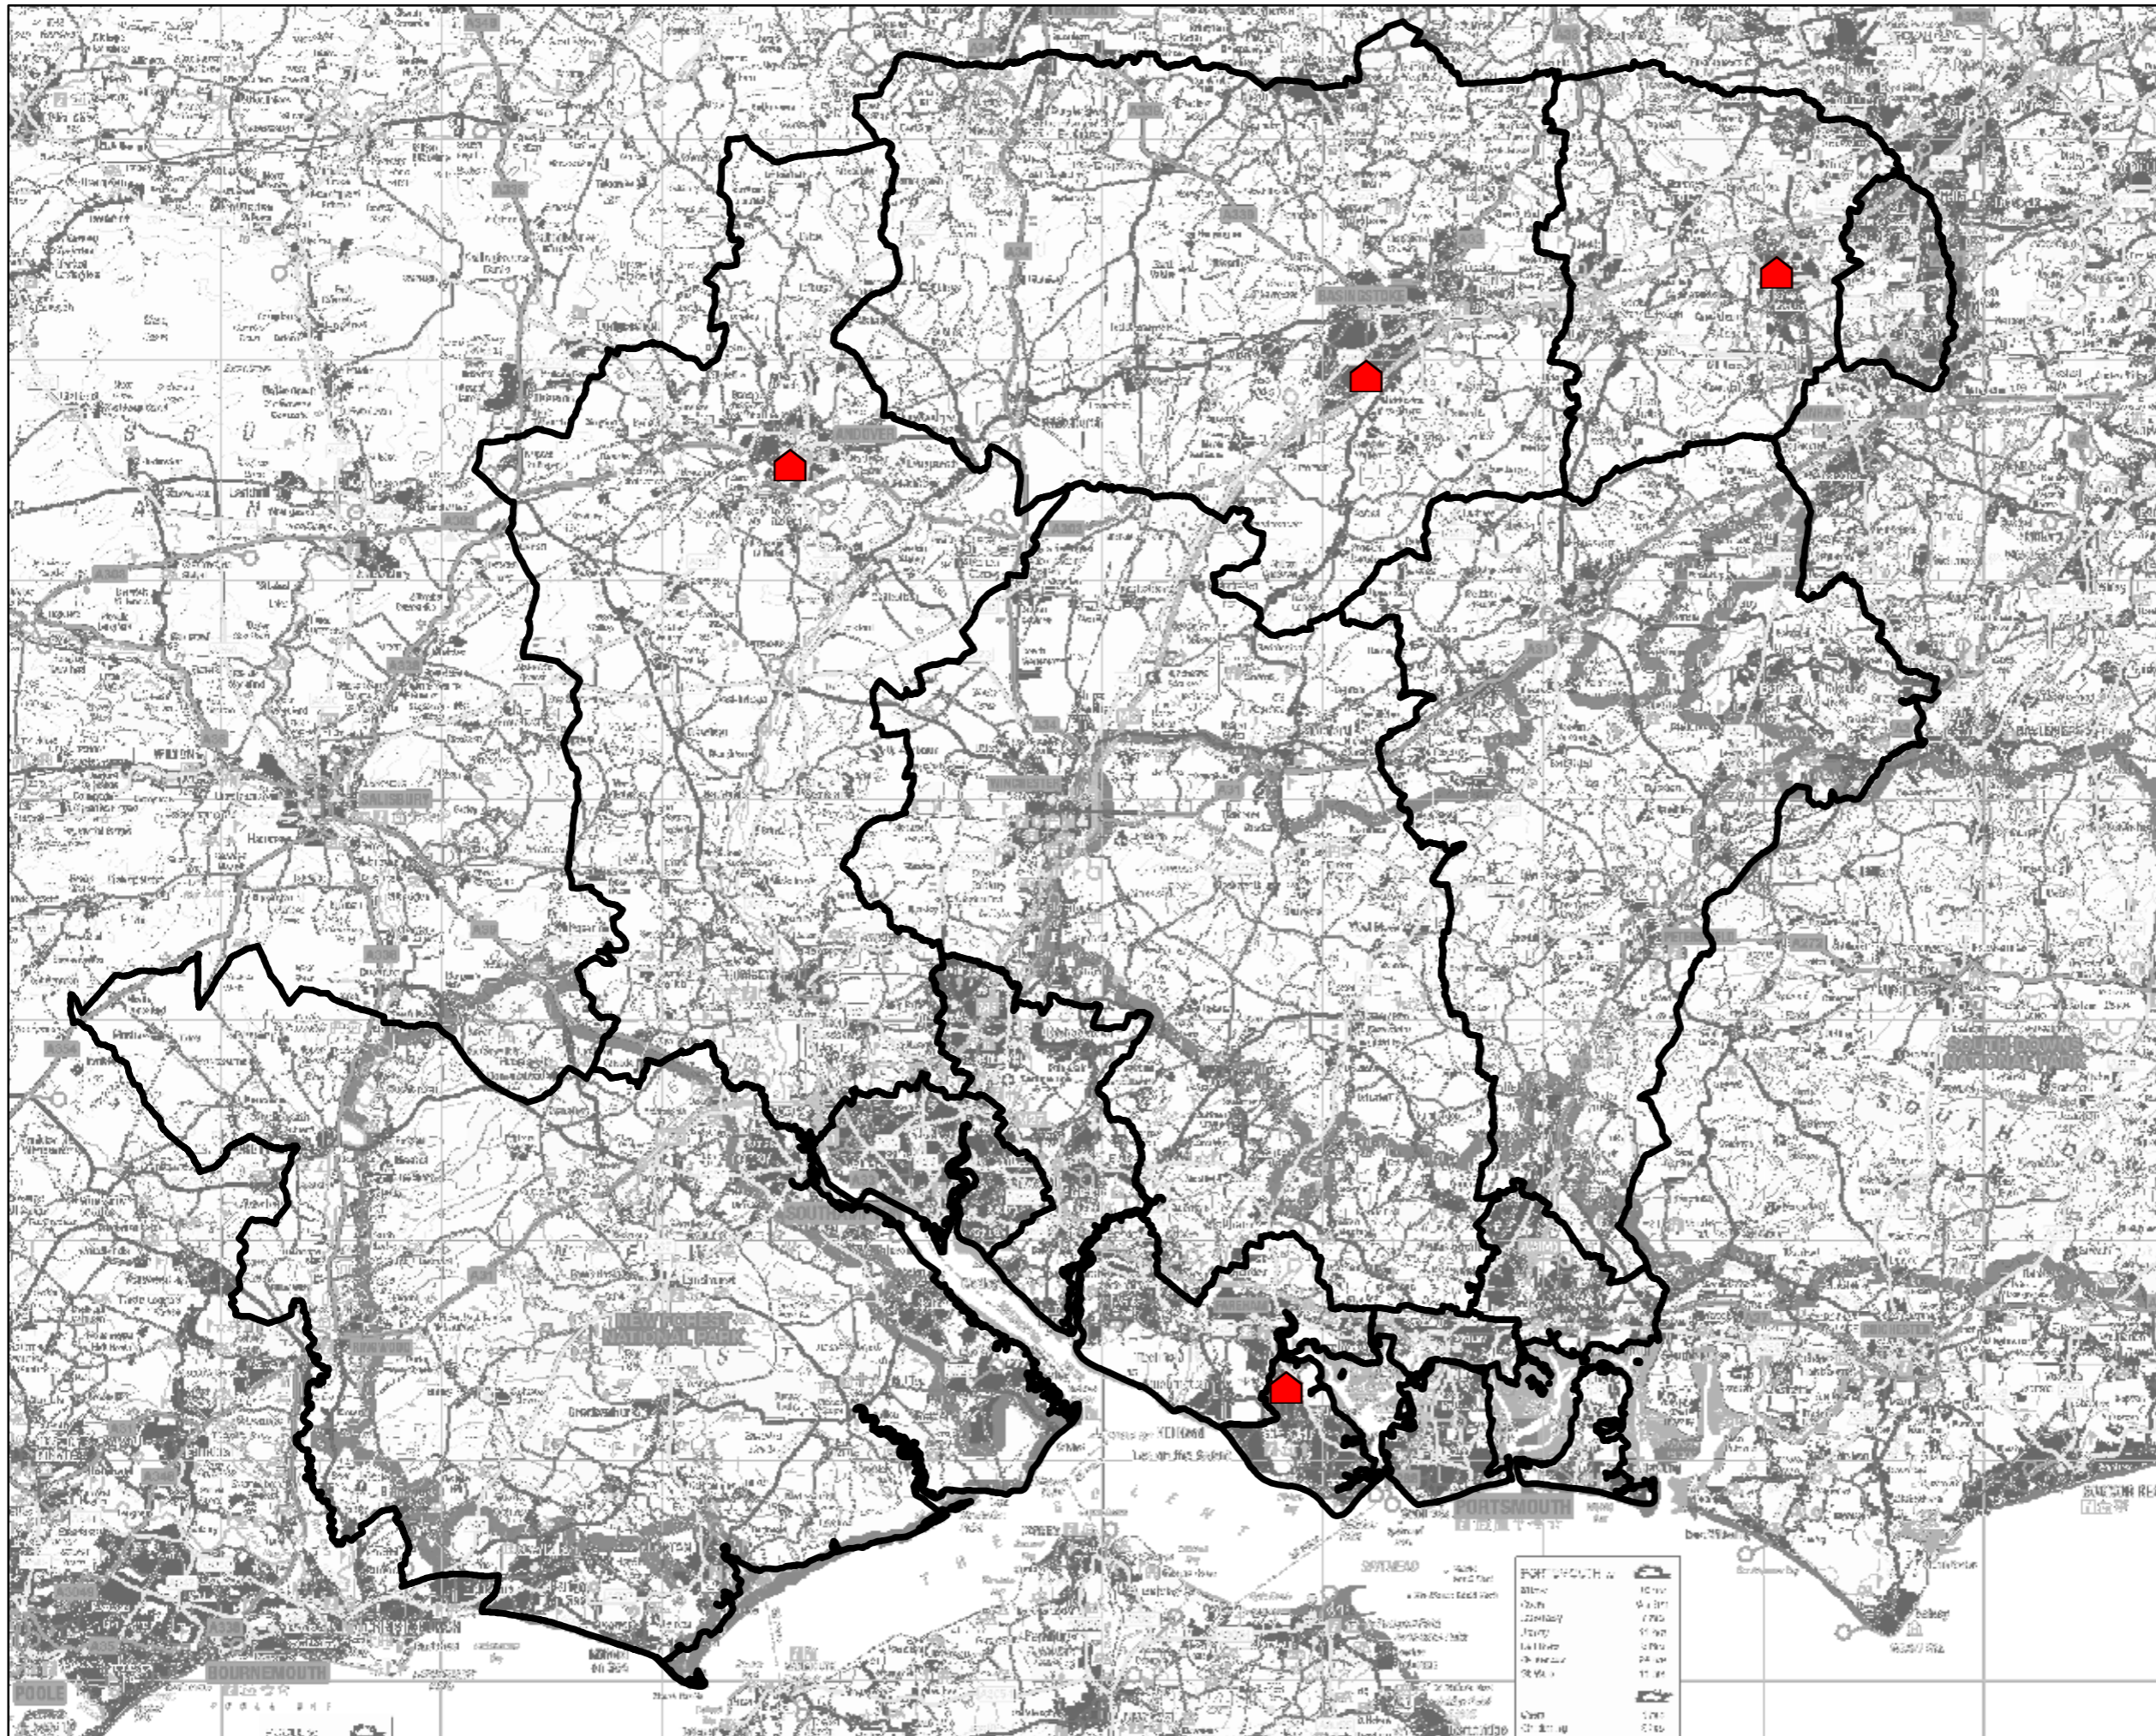

Extra Care Housing

Legend

- Extra Care Housing New Builds
- District Council Boundaries

This map shows the location of extra care housing throughout Hampshire.

Drawn By : Harry Boyce
Harry.1.boyce@hants.gov.uk

Date : 2nd April 2012