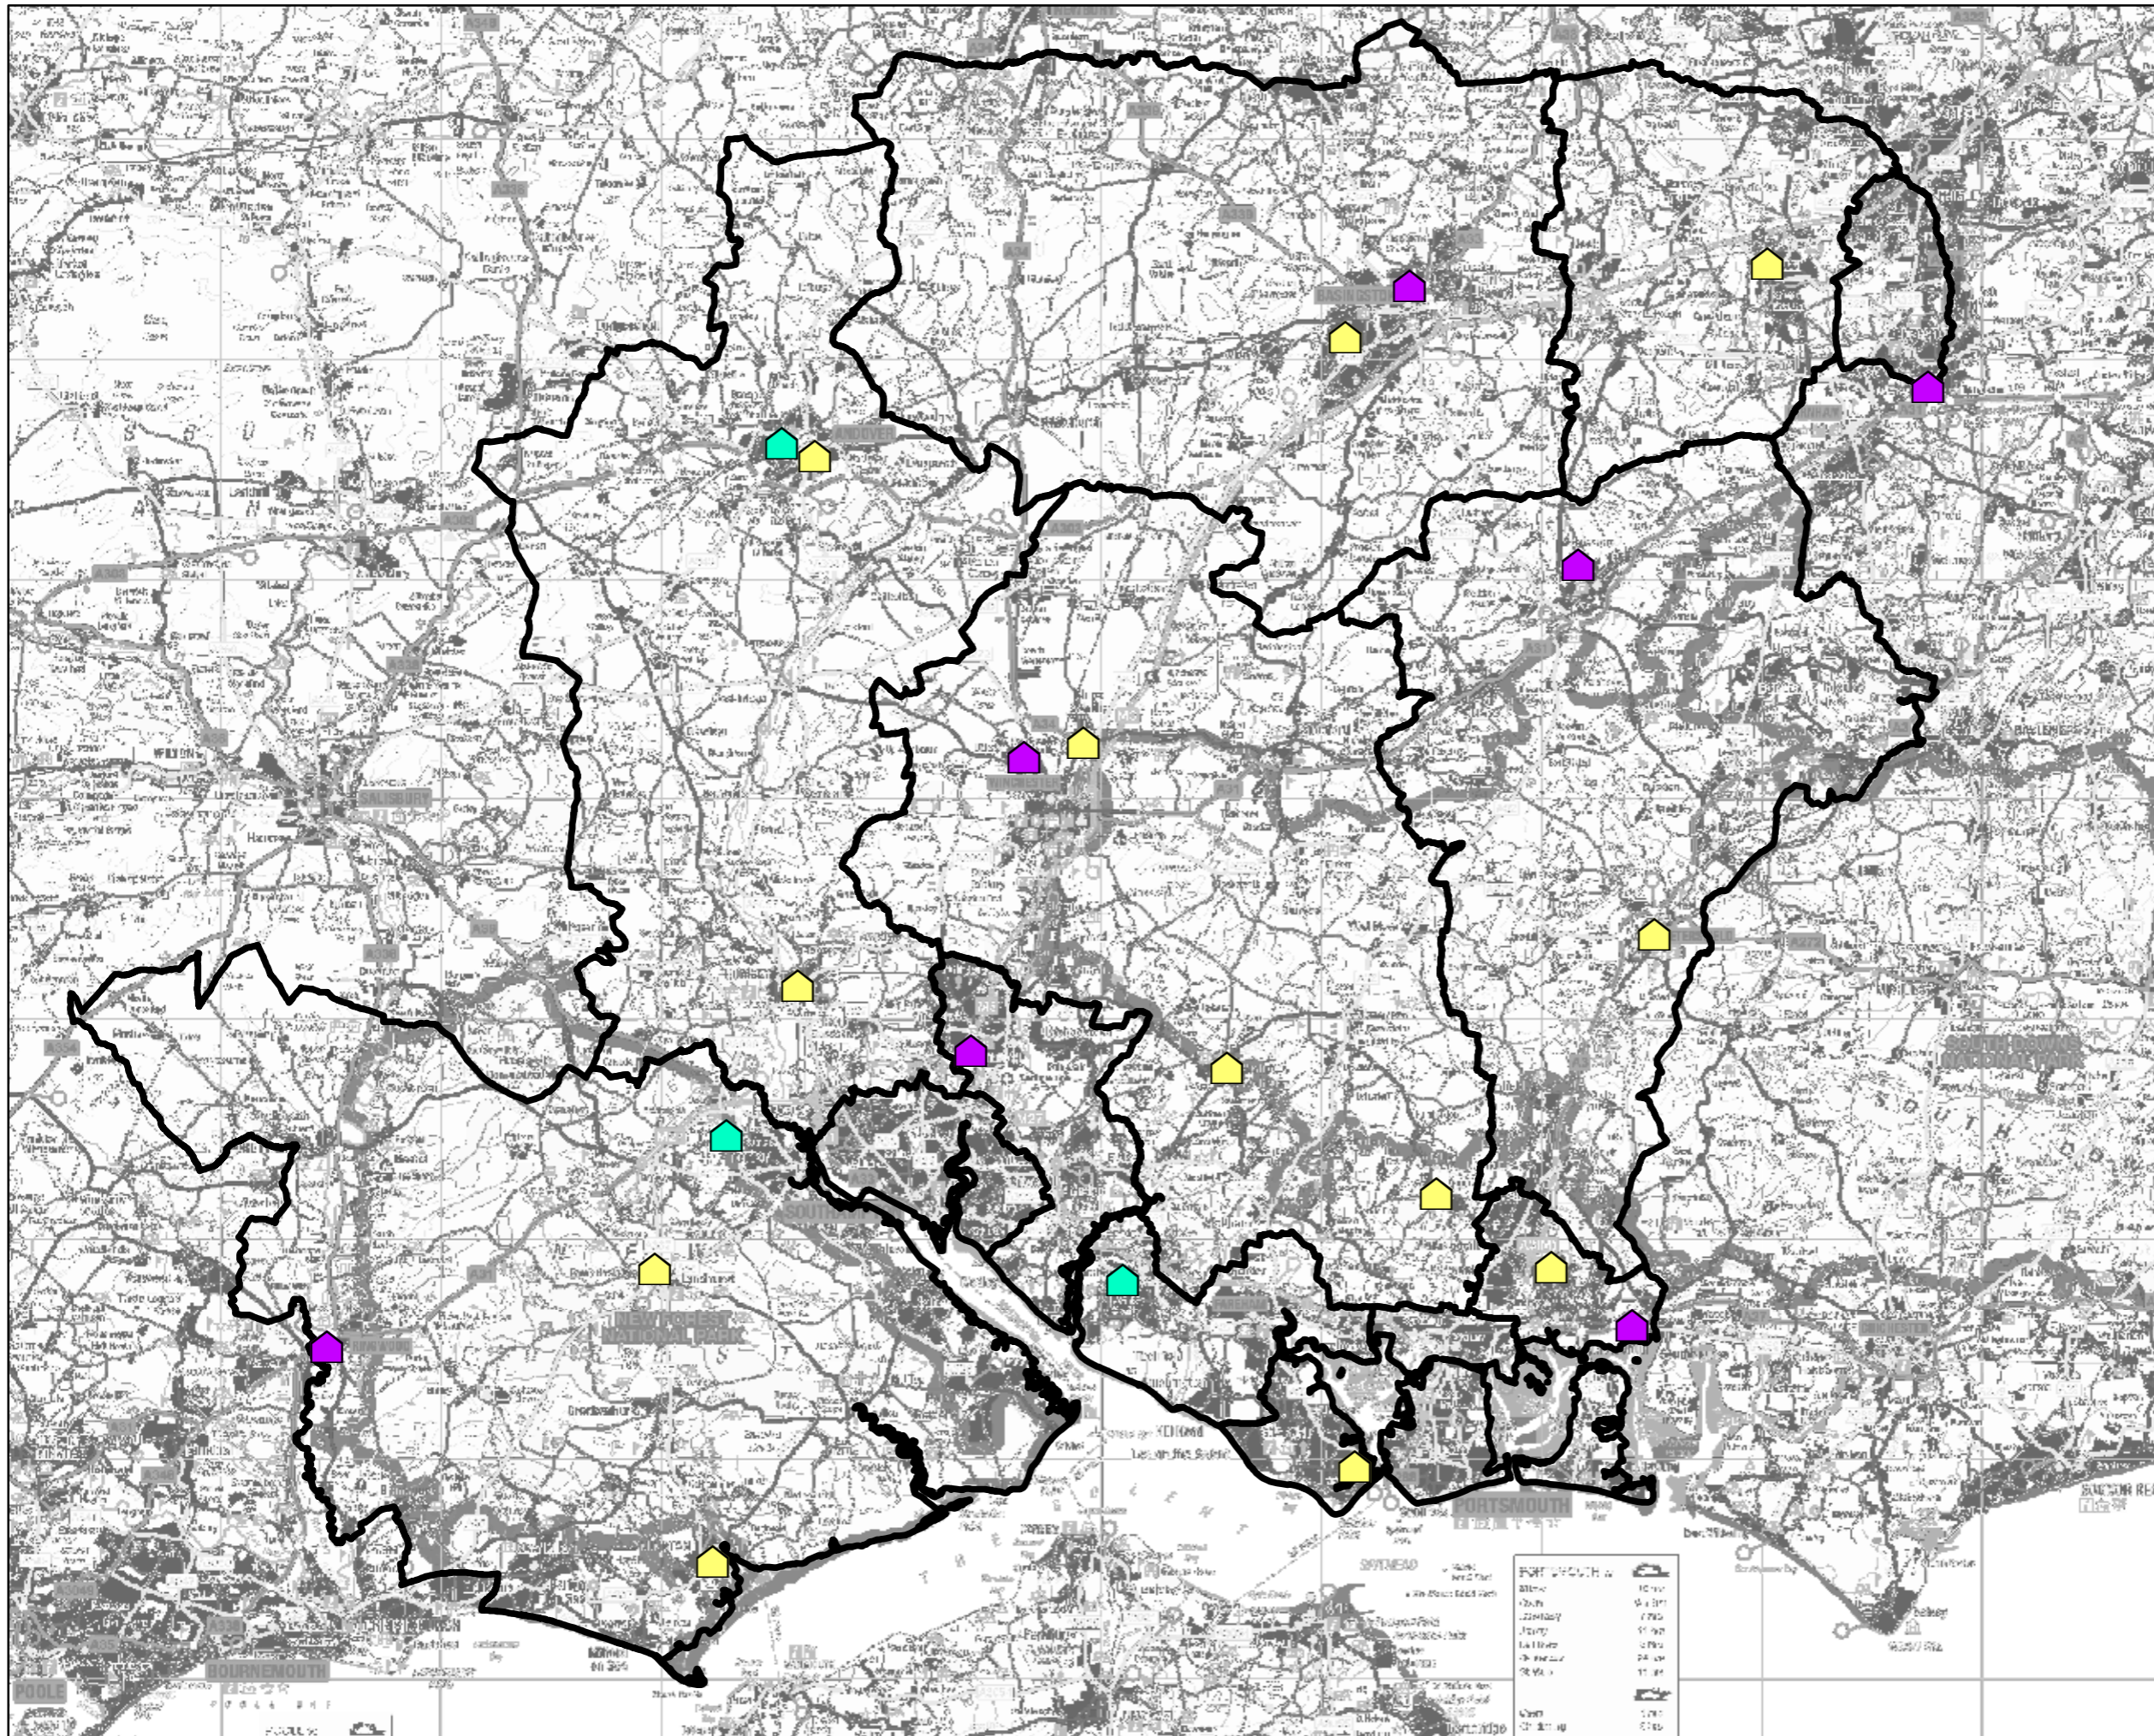

In House Residential and Nursing Homes

Legend

- In House Nursing
- In House Residential
- In House Res/Nurs
- District Council Boundaries

This map shows the location of all in house residential and nursing homes throughout Hampshire.

Drawn By : Harry Boyce
Harry.1.boyce@hants.gov.uk

Date : 2nd April 2012