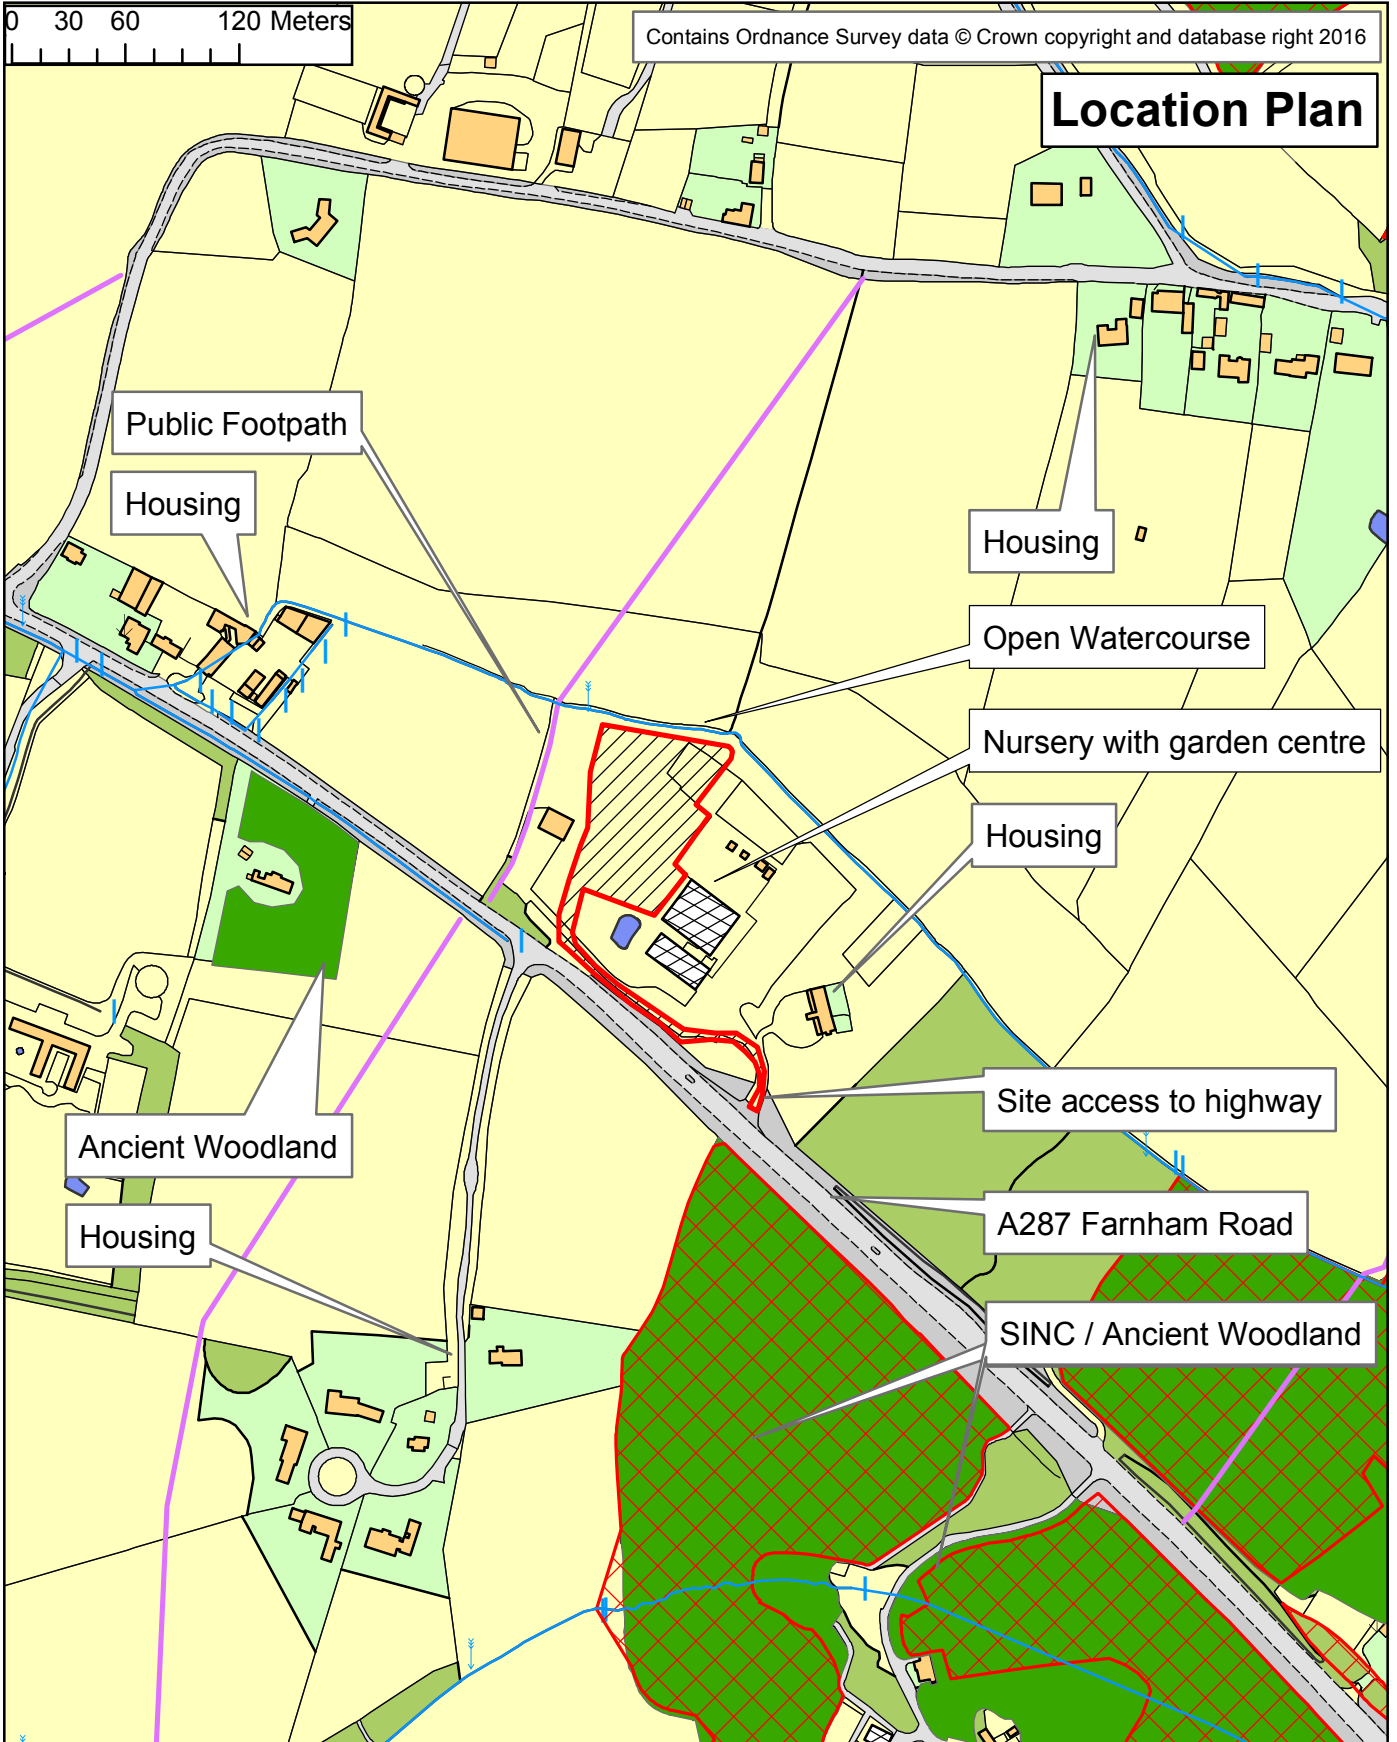

0 30 60 120 Meters

Contains Ordnance Survey data © Crown copyright and database right 2016

# Location Plan

Drawn by: Strategic Planning

**Change of use of part of land forming Peacock's Nursery and Garden Centre to use for recycling of inert materials at Land behind Peacocks Nursery, Ewshot, Farnham, GU10 5BA**