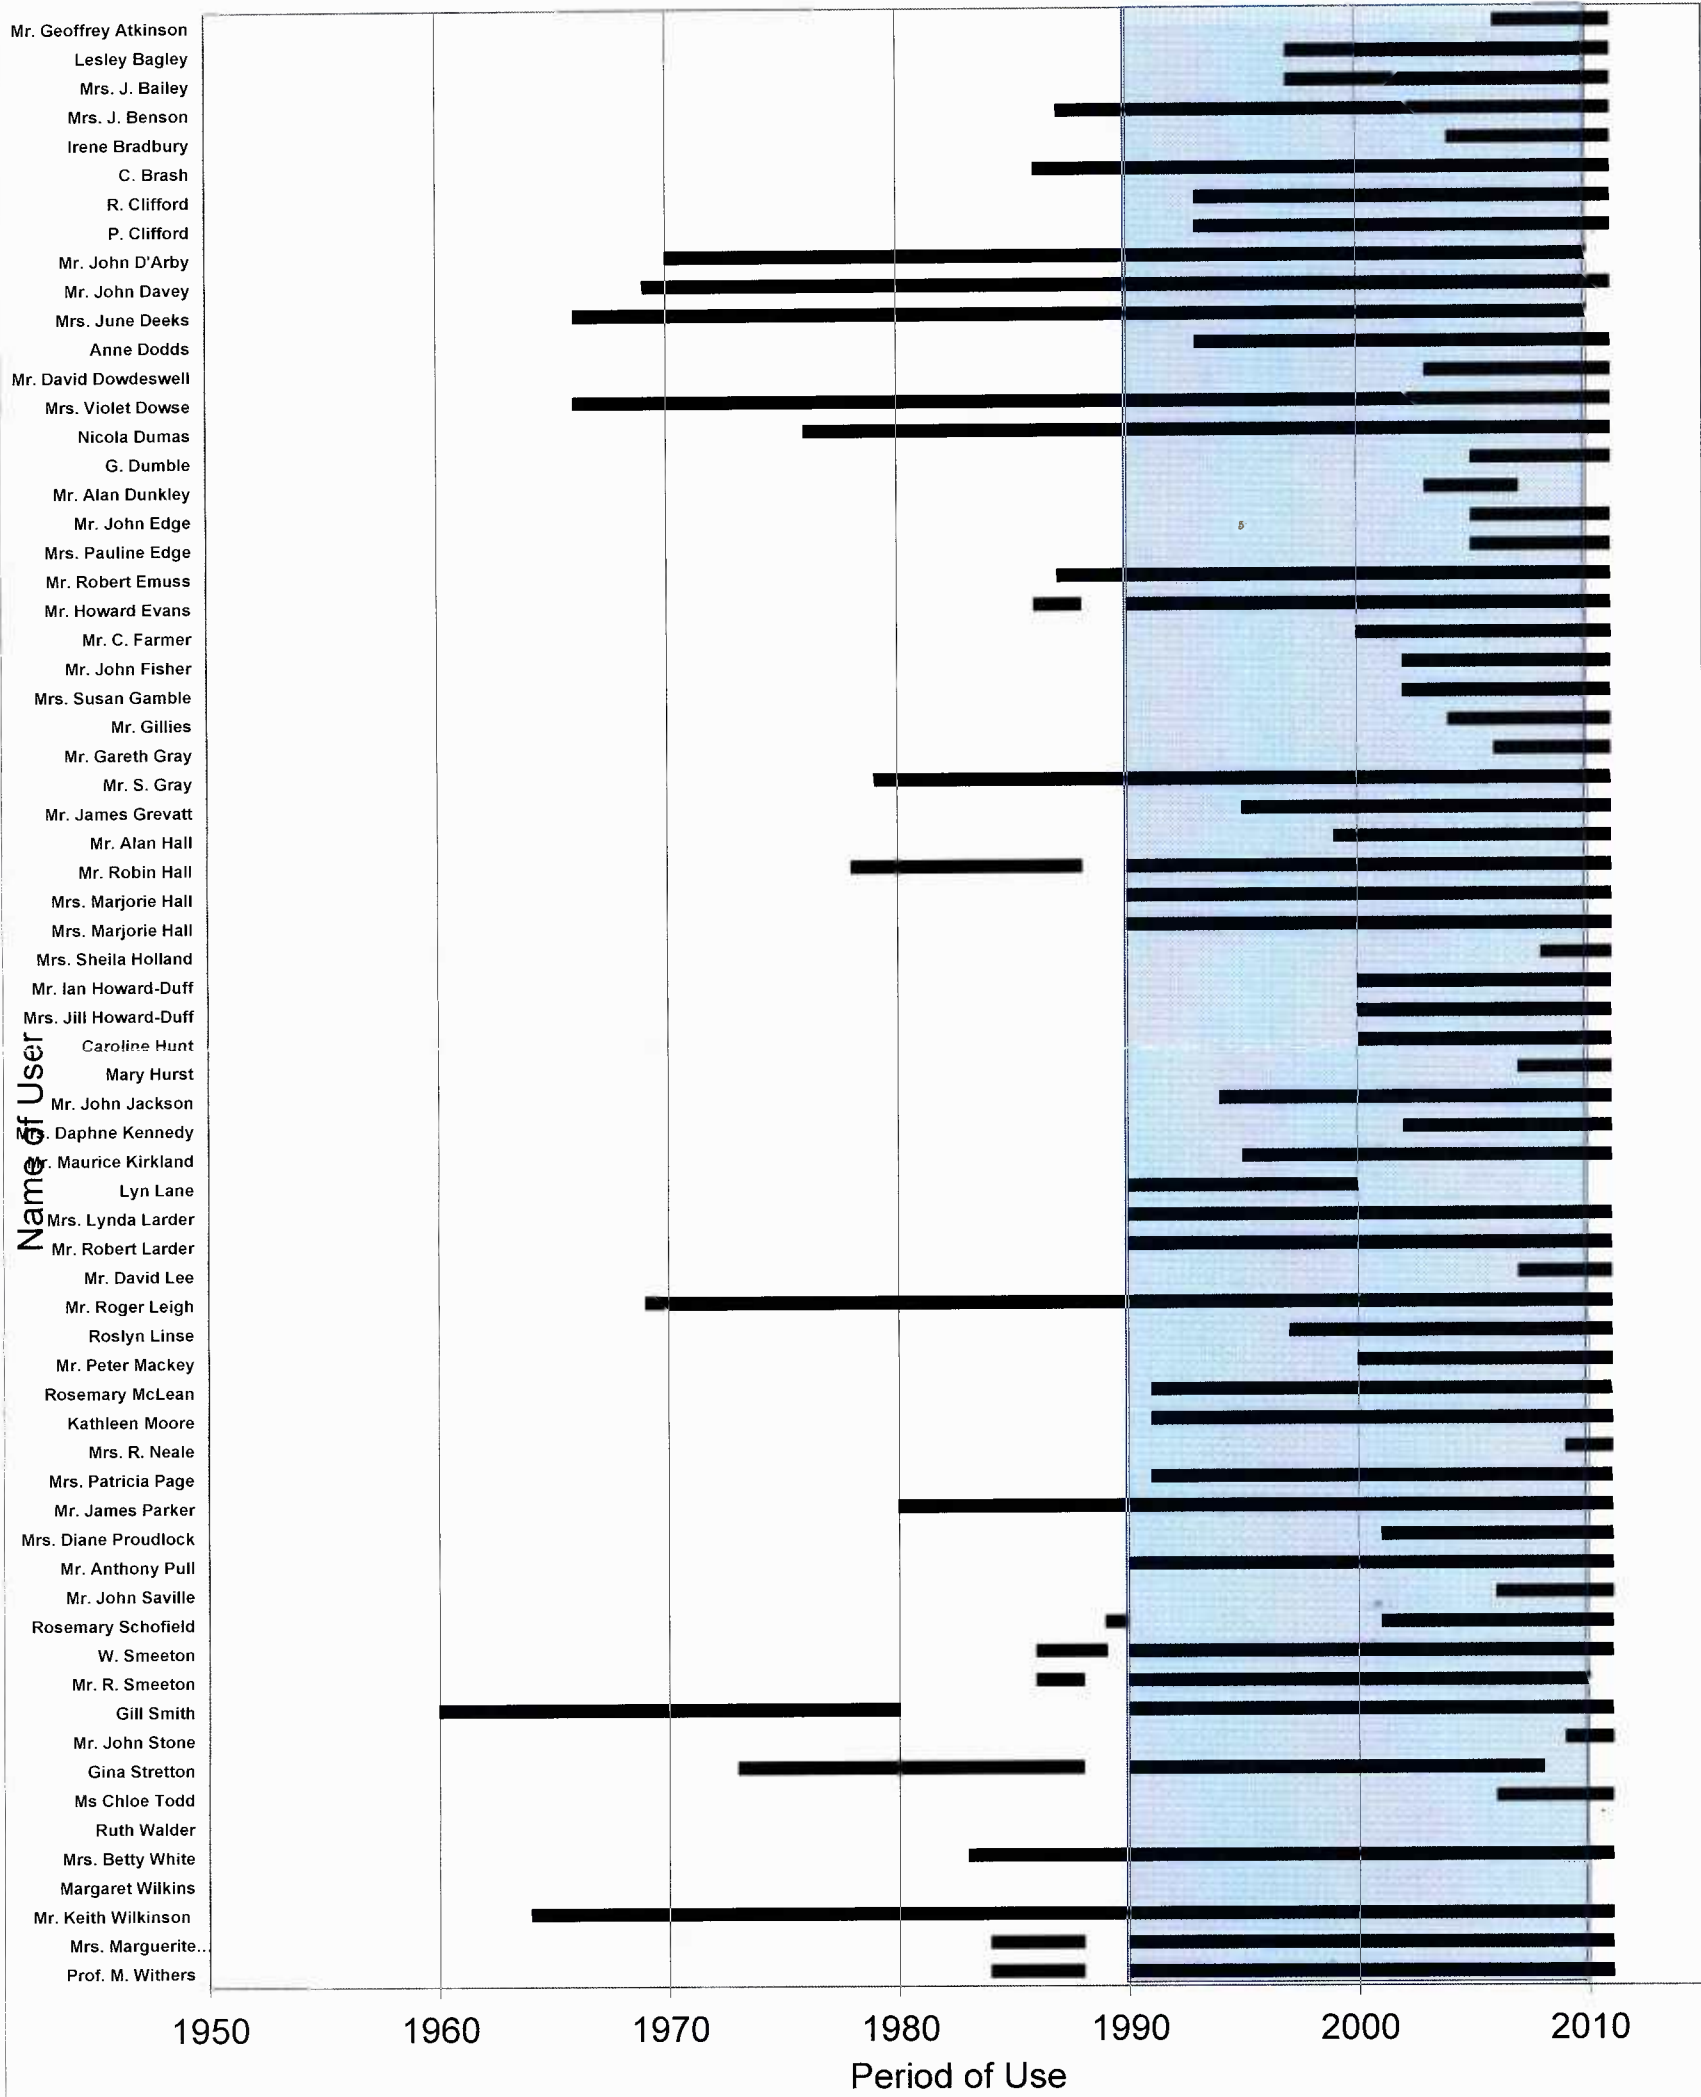

Rectory Field, Headley

VG 257

User Evidence

 - Relevant Period