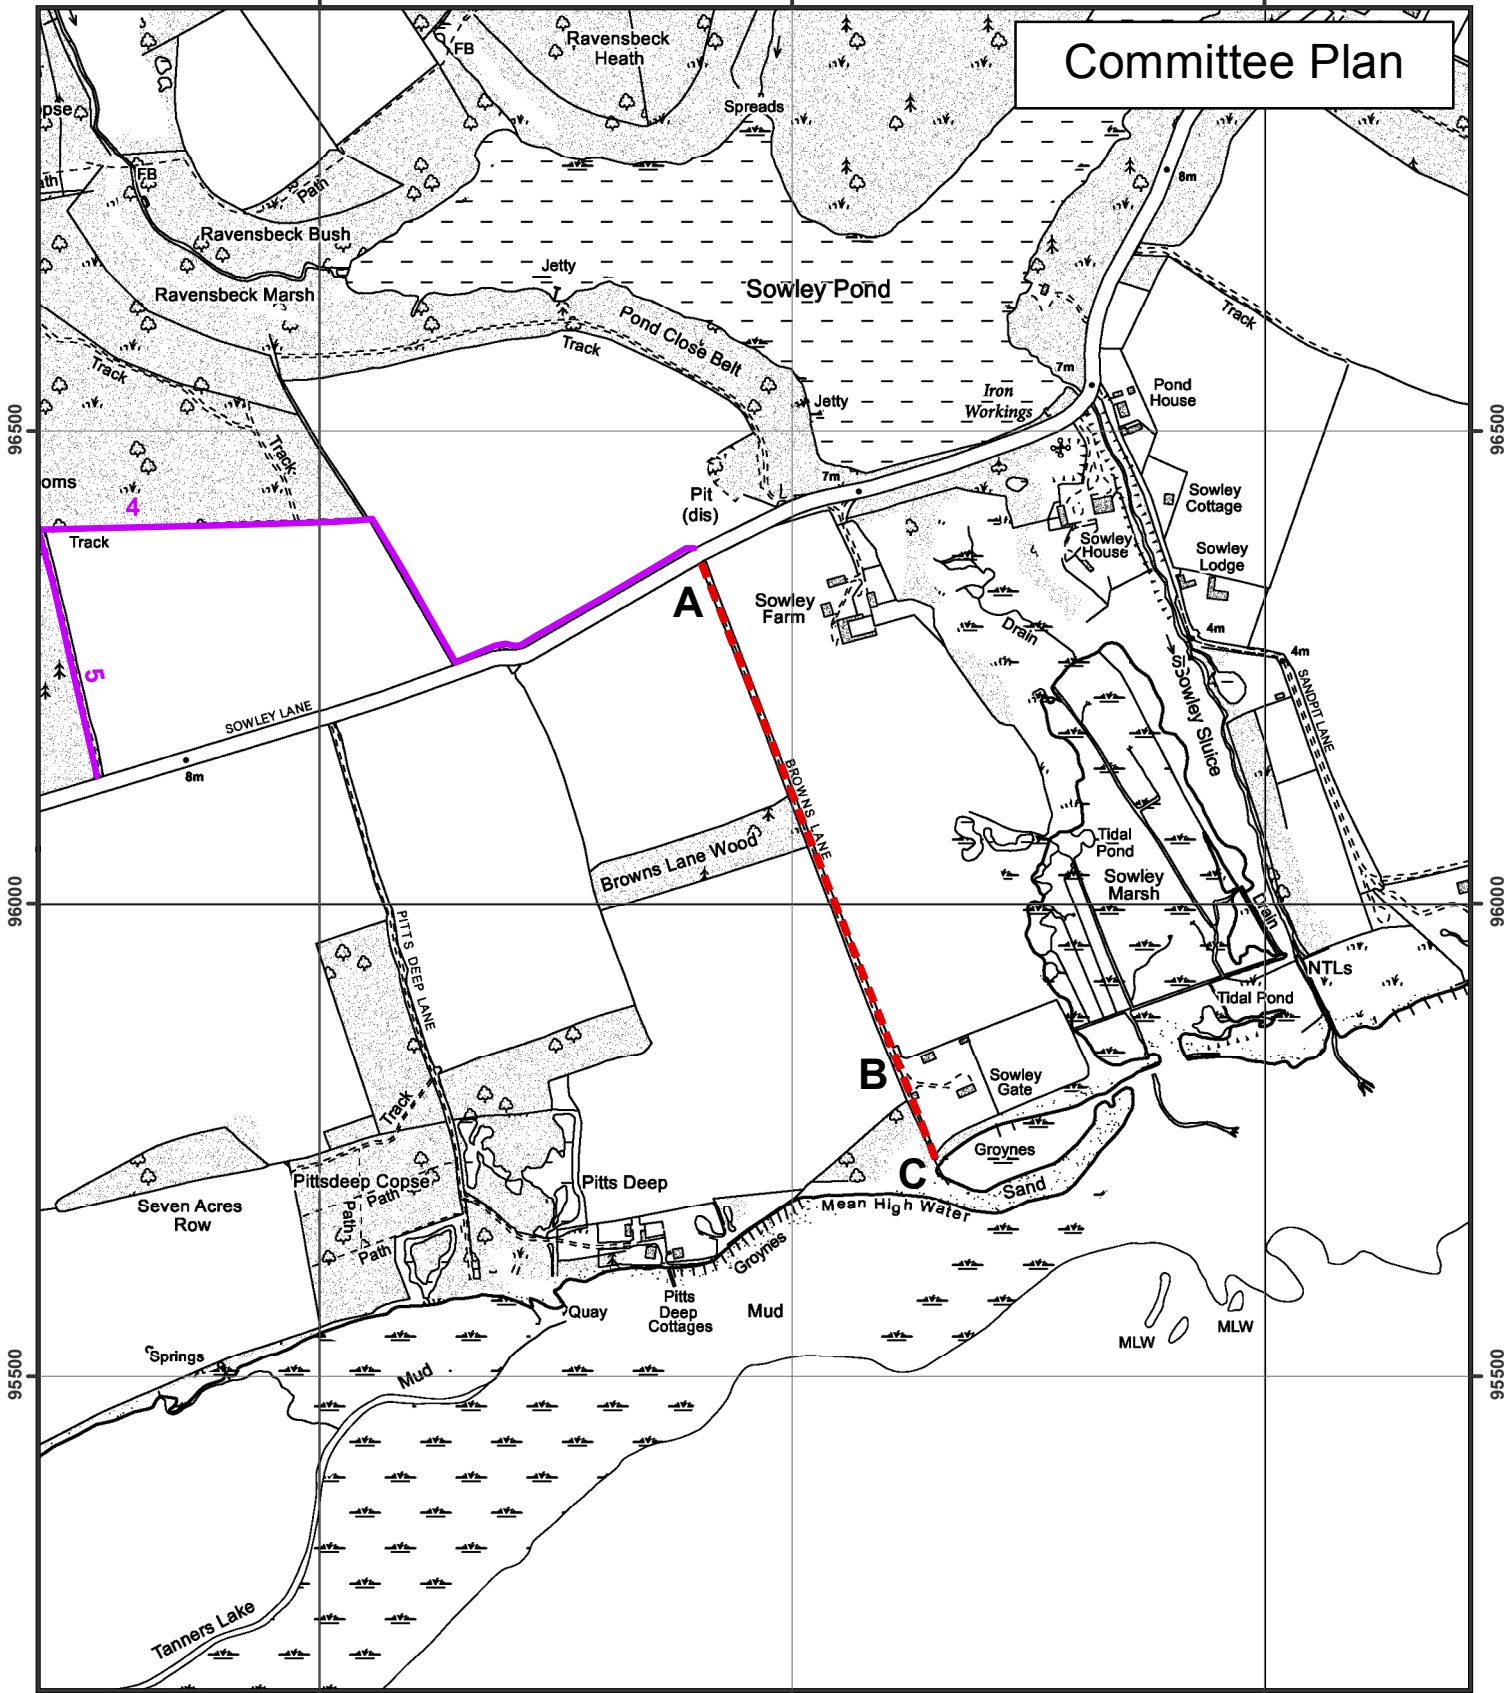

437000

437500

438000

# Committee Plan

437000

437500

438000

**Hampshire**  
County Council

**Application for a Map Modification Order to record a public footpath at Browns Lane, Sowley, Beaulieu**

## LEGEND

Route Under Investigation

Existing Public Footpath

**DRAWN:** HG  
**DATE:** 25.11.15  
**SCALE:** 1: 8,000

Countryside Access Team  
Culture, Communities &  
Business Services  
Castle Avenue  
Winchester, SO23 8UL

© Crown copyright and database rights 2014 Ordnance Survey [100019180]. You are permitted to use this data solely to enable you to respond to, or interact with, the organisation that provided you with the data. You are not permitted to copy, sub-licence, distribute or sell any of this data to third parties in any form.