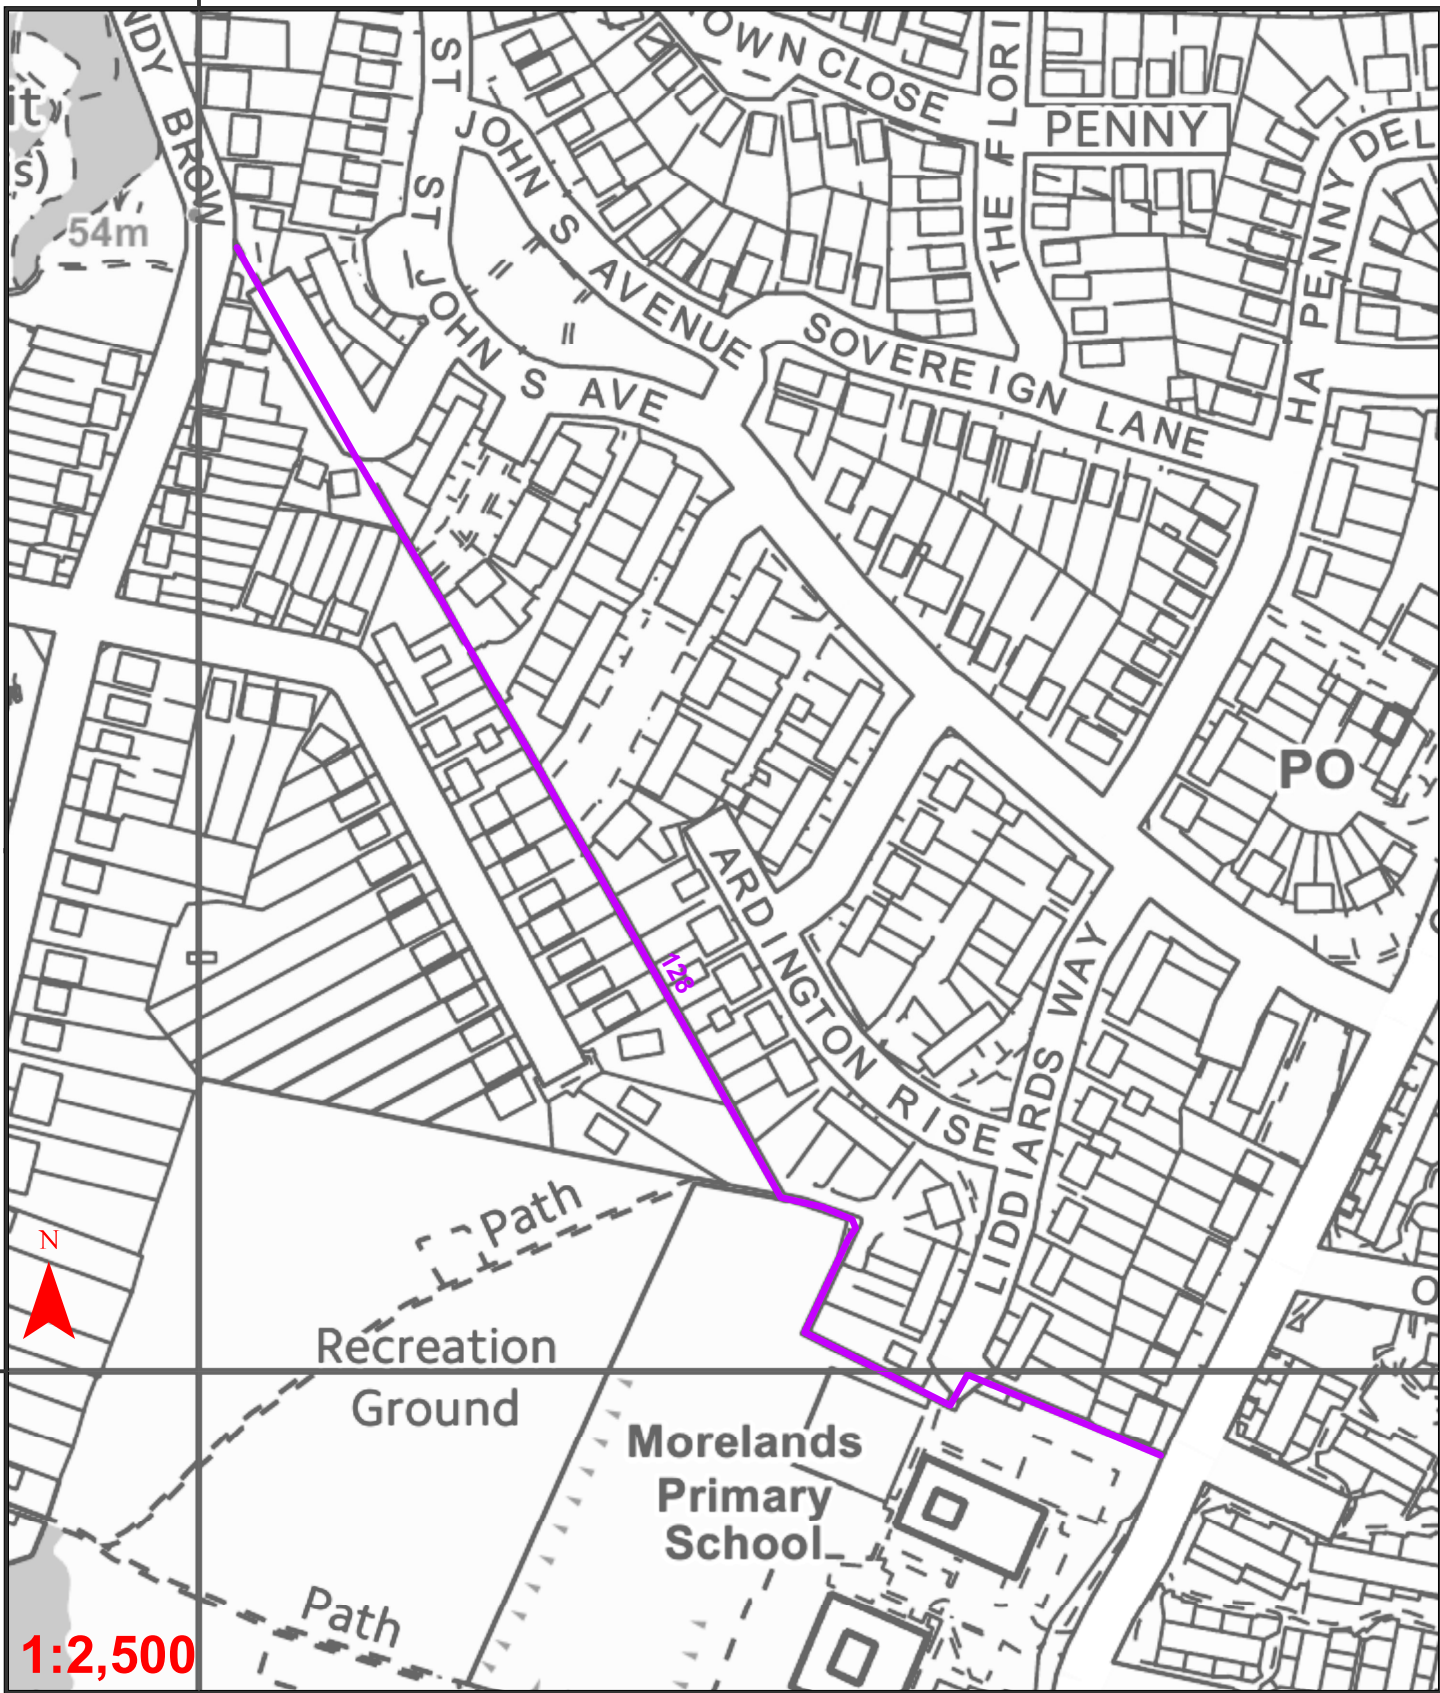

468000

107000

107000

468000

Hampshire
County Council

Location of Havant Footpath 128

LEGEND

 Havant Footpath 128

DRAWN: SS
DATE: 23.01.15
SCALE: 1:1,250

Countryside Access Team
 Culture, Communities &
 Business Services
 Castle Avenue
 Winchester, SO23 8UL

© Crown copyright and database rights 2015 Ordnance Survey [100019180]. You are permitted to use this data solely to enable you to respond to, or interact with, the organisation that provided you with the data. You are not permitted to copy, sub-licence, distribute or sell any of this data to third parties in any form.