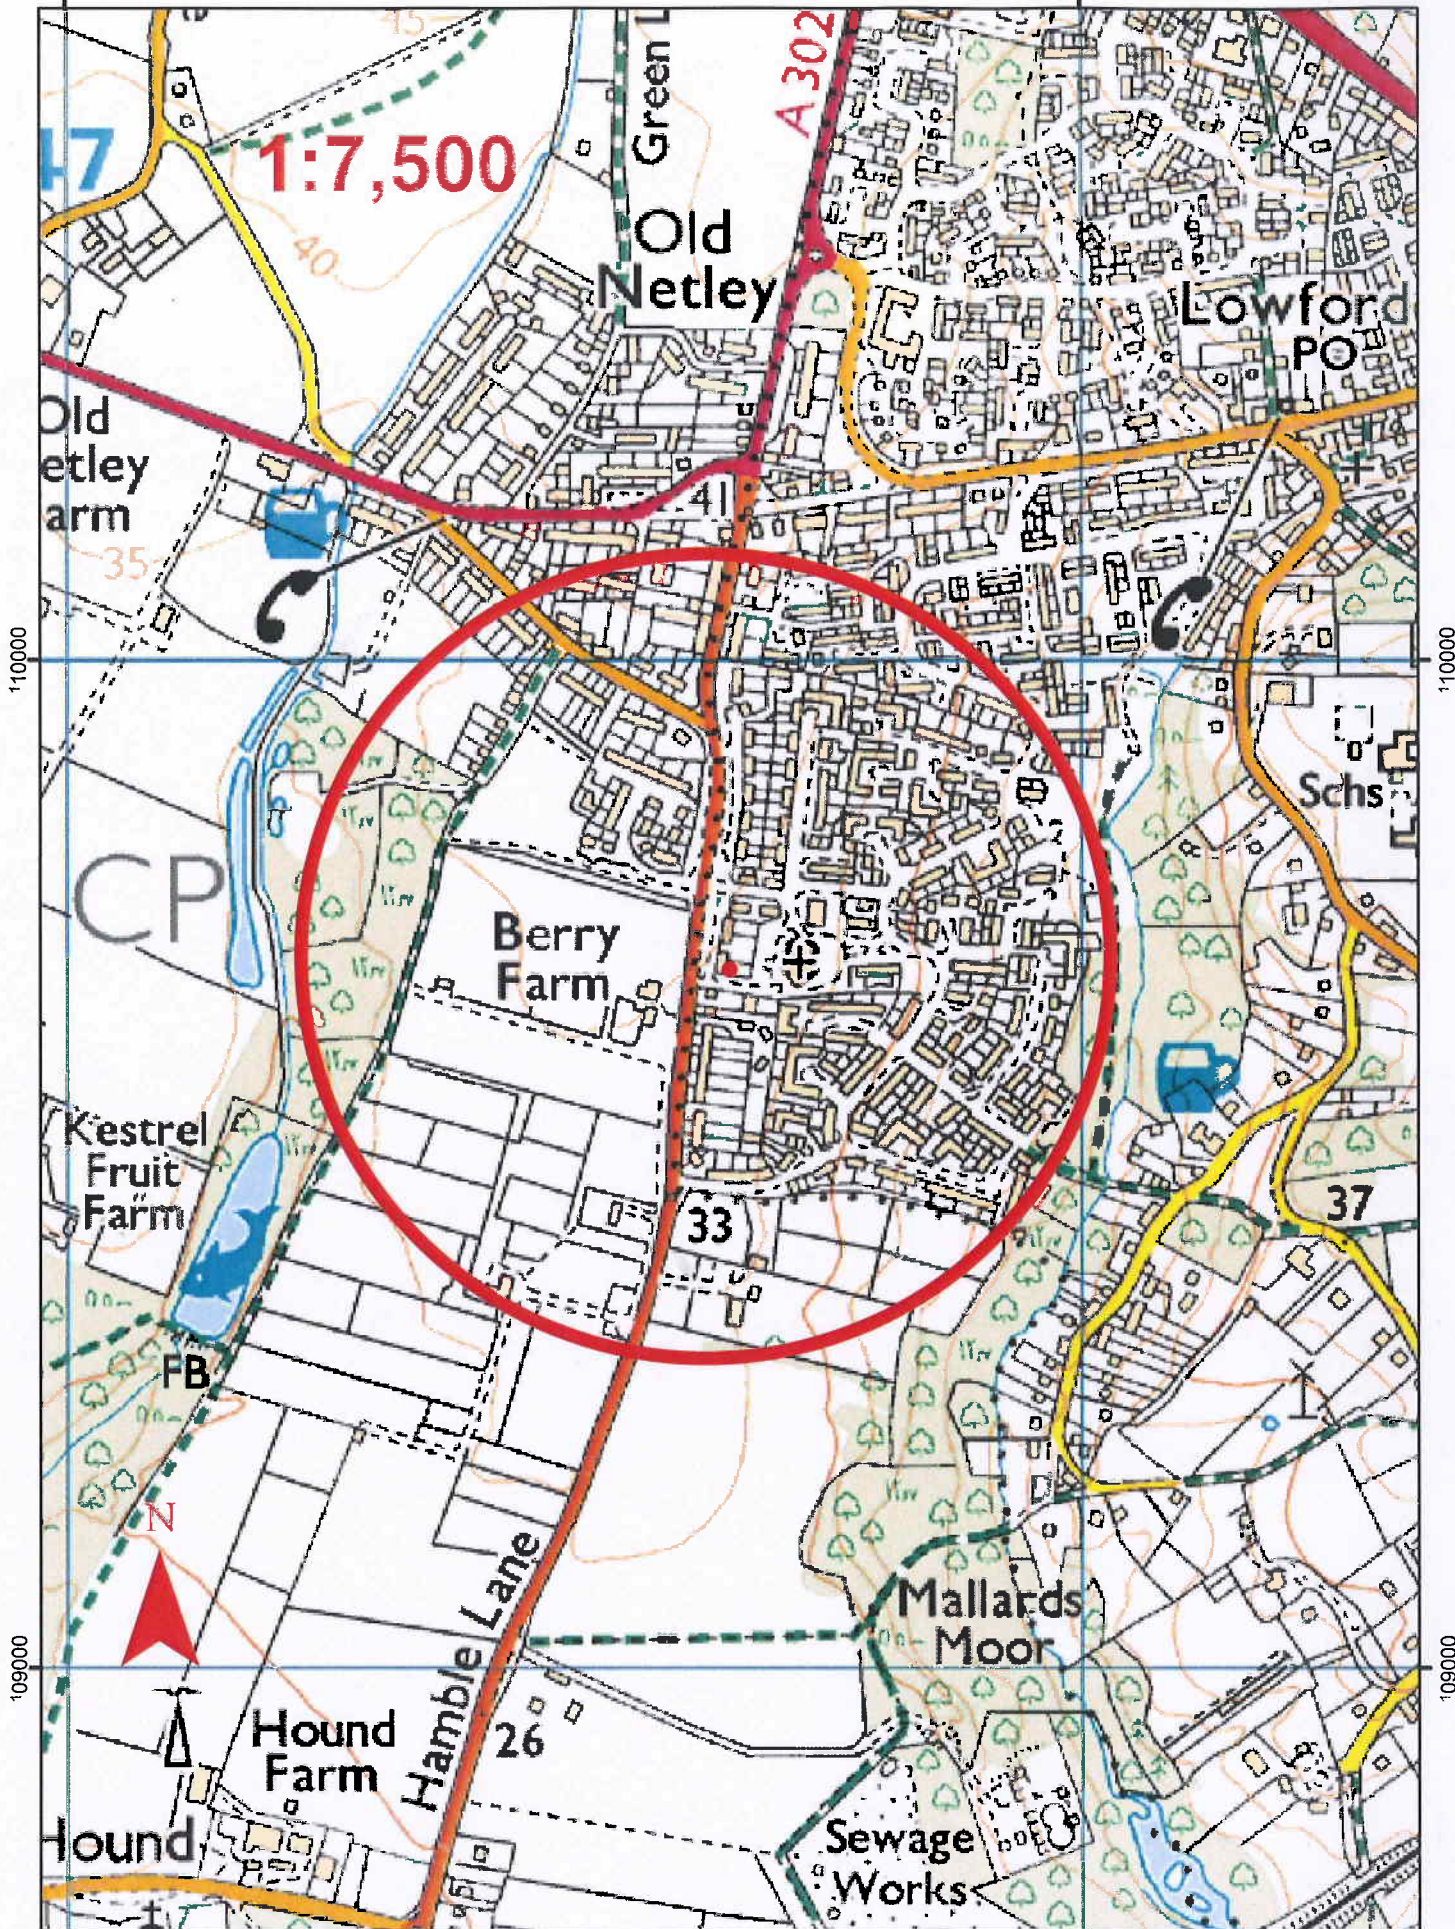

447000

448000

447000

448000

**Location of claimed path between
Boundary Road and St. Paul's
Church car park, Bursledon**