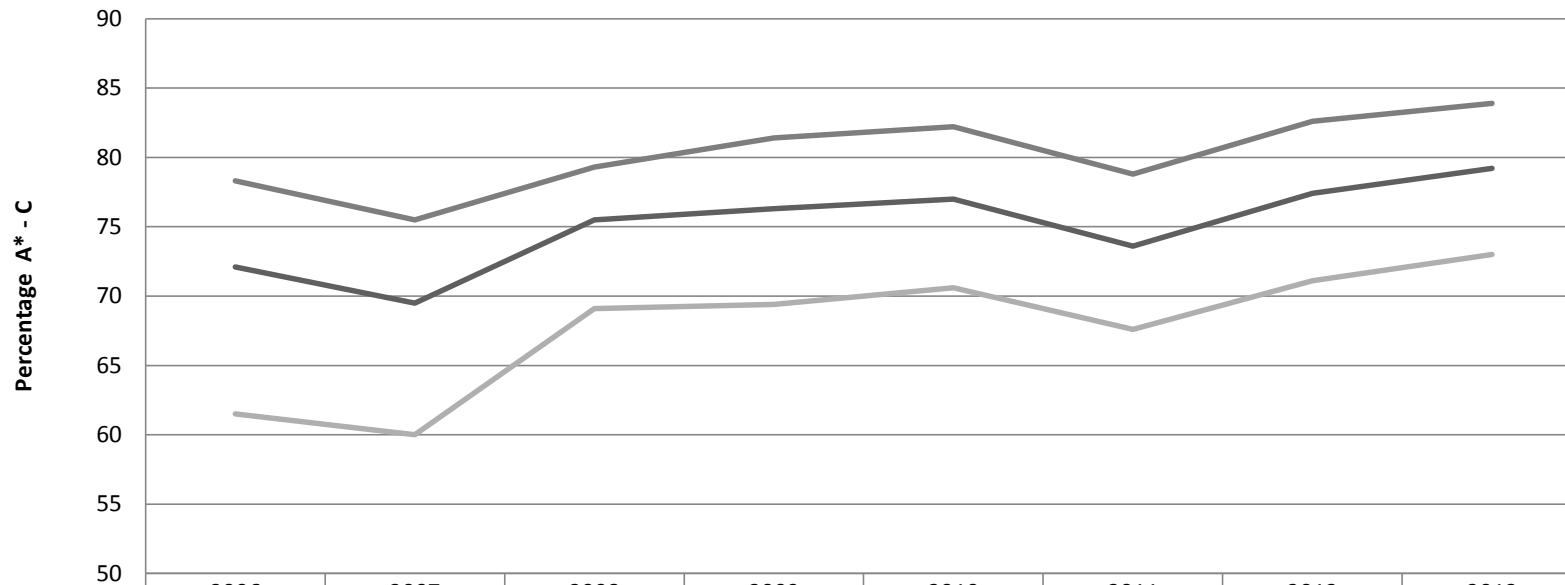

Religious Studies GCSE Full Course A* - C

	2006	2007	2008	2009	2010	2011	2012	2013
ALL	72.1	69.5	75.5	76.3	77	73.6	77.4	79.2
BOYS	61.5	60	69.1	69.4	70.6	67.6	71.1	73
GIRLS	78.3	75.5	79.3	81.4	82.2	78.8	82.6	83.9