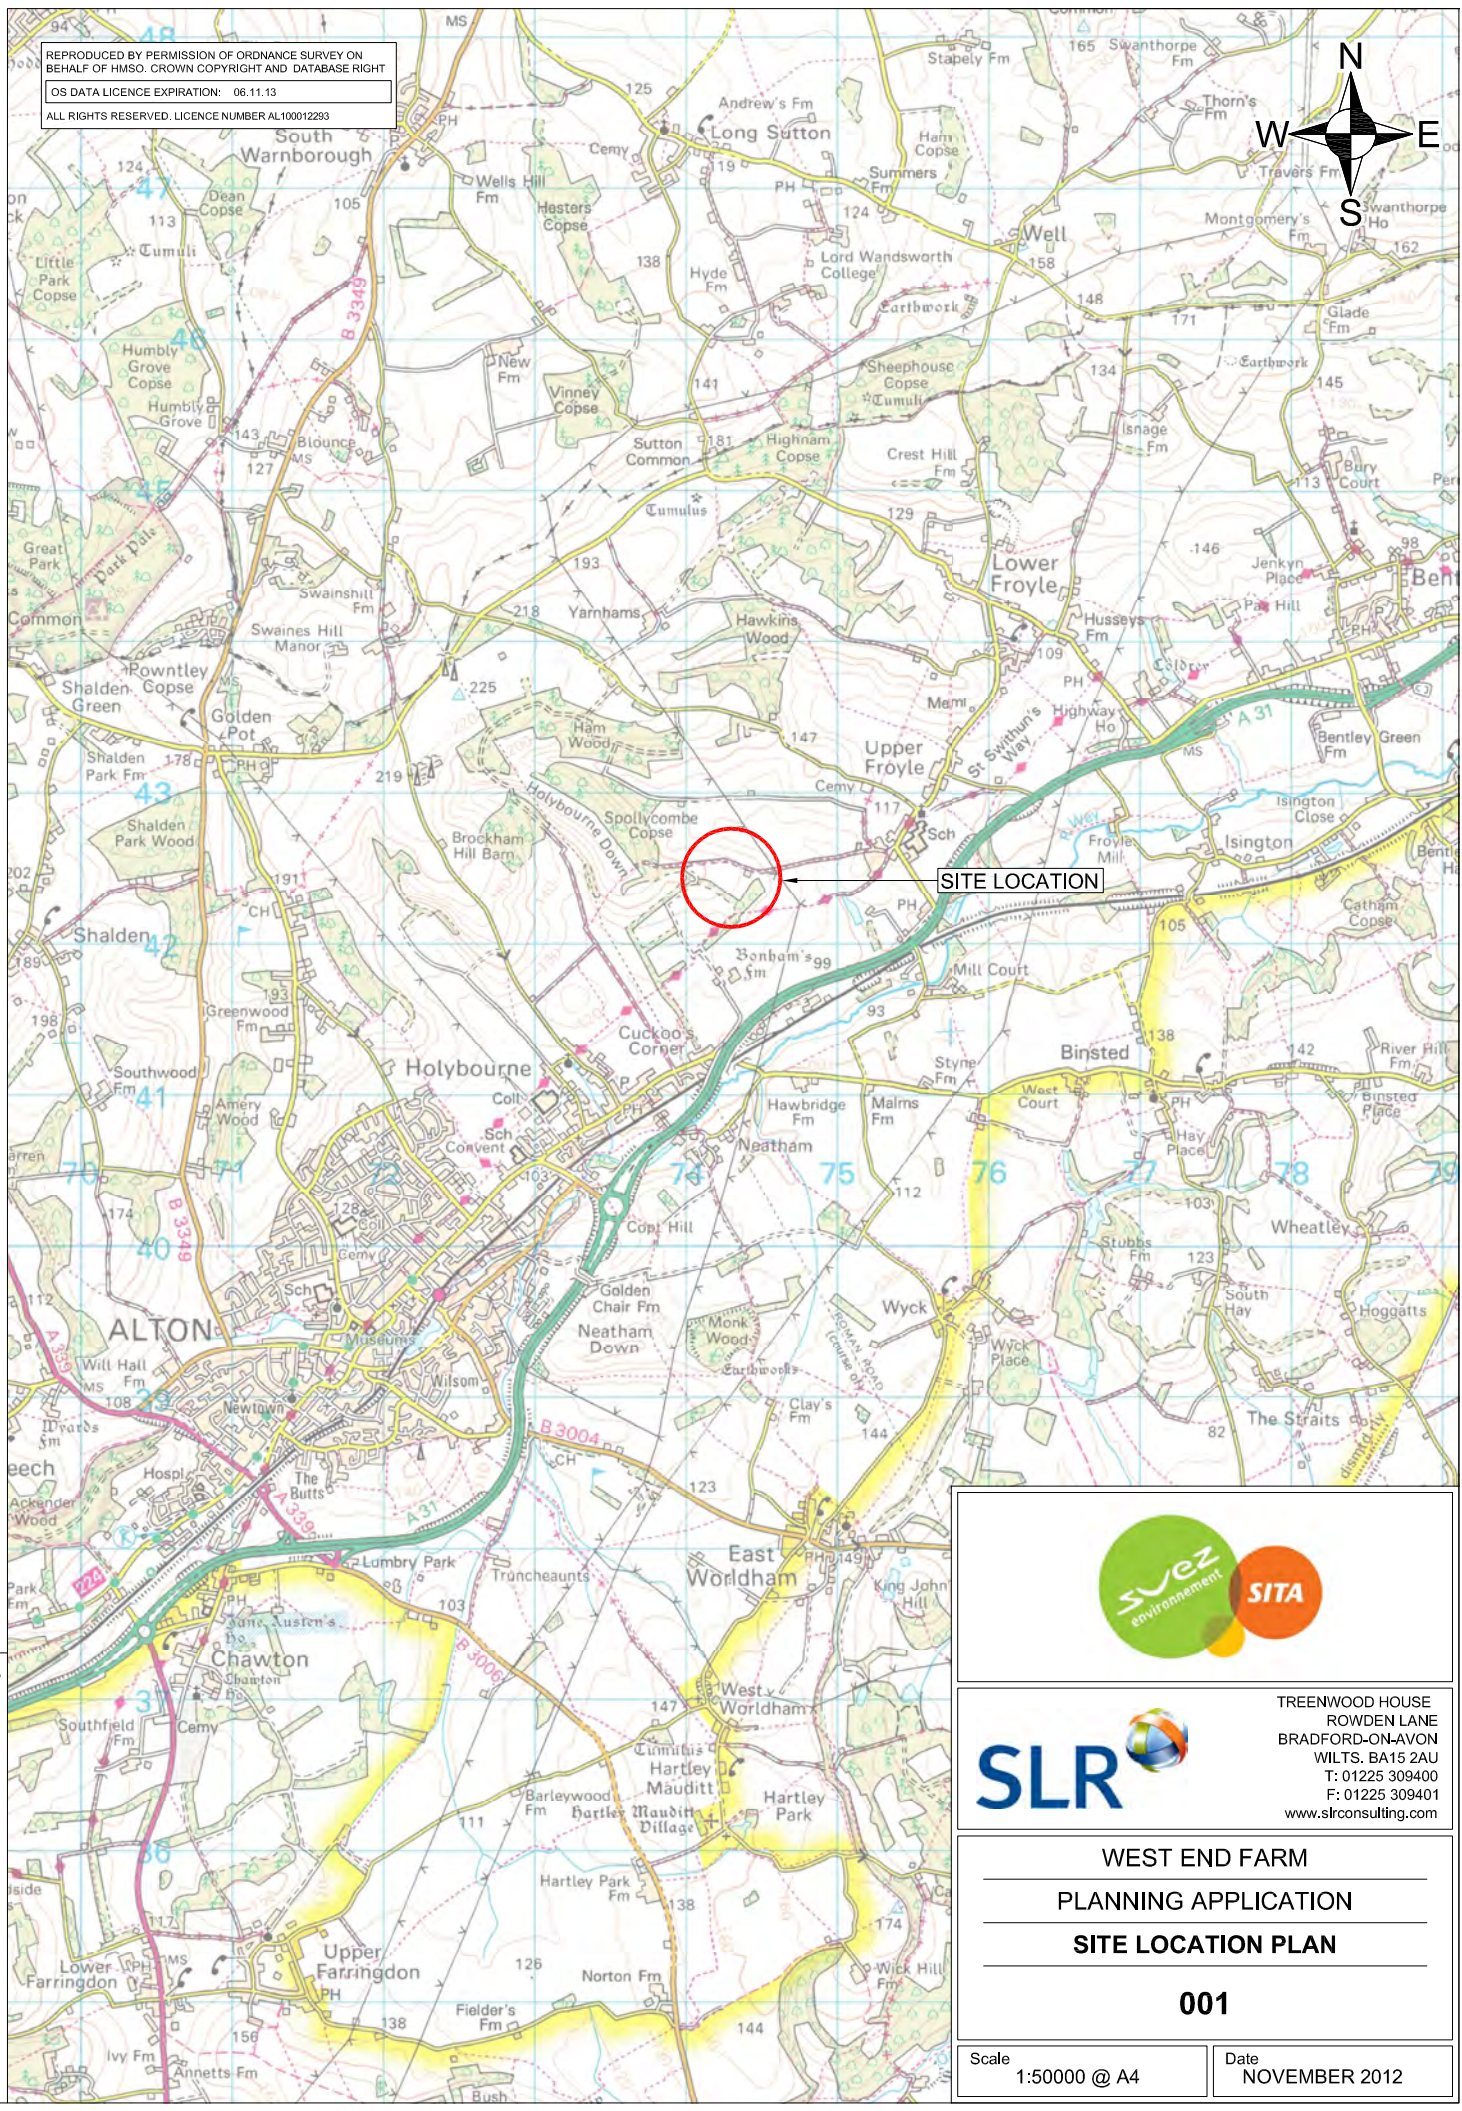

REPRODUCED BY PERMISSION OF ORDNANCE SURVEY ON BEHALF OF HMSO. CROWN COPYRIGHT AND DATABASE RIGHT
OS DATA LICENCE EXPIRATION: 06.11.13
ALL RIGHTS RESERVED. LICENCE NUMBER AL100012293

SITE LOCATION

00079.00423.18.001.0 Site Location Plan.dwg

TREENWOOD HOUSE
ROWDEN LANE
BRADFORD-ON-AVON
WILTS. BA15 2AU
T: 01225 309400
F: 01225 309401
www.slrconsulting.com

WEST END FARM
PLANNING APPLICATION
SITE LOCATION PLAN

001

Scale
1:50000 @ A4

Date
NOVEMBER 2012