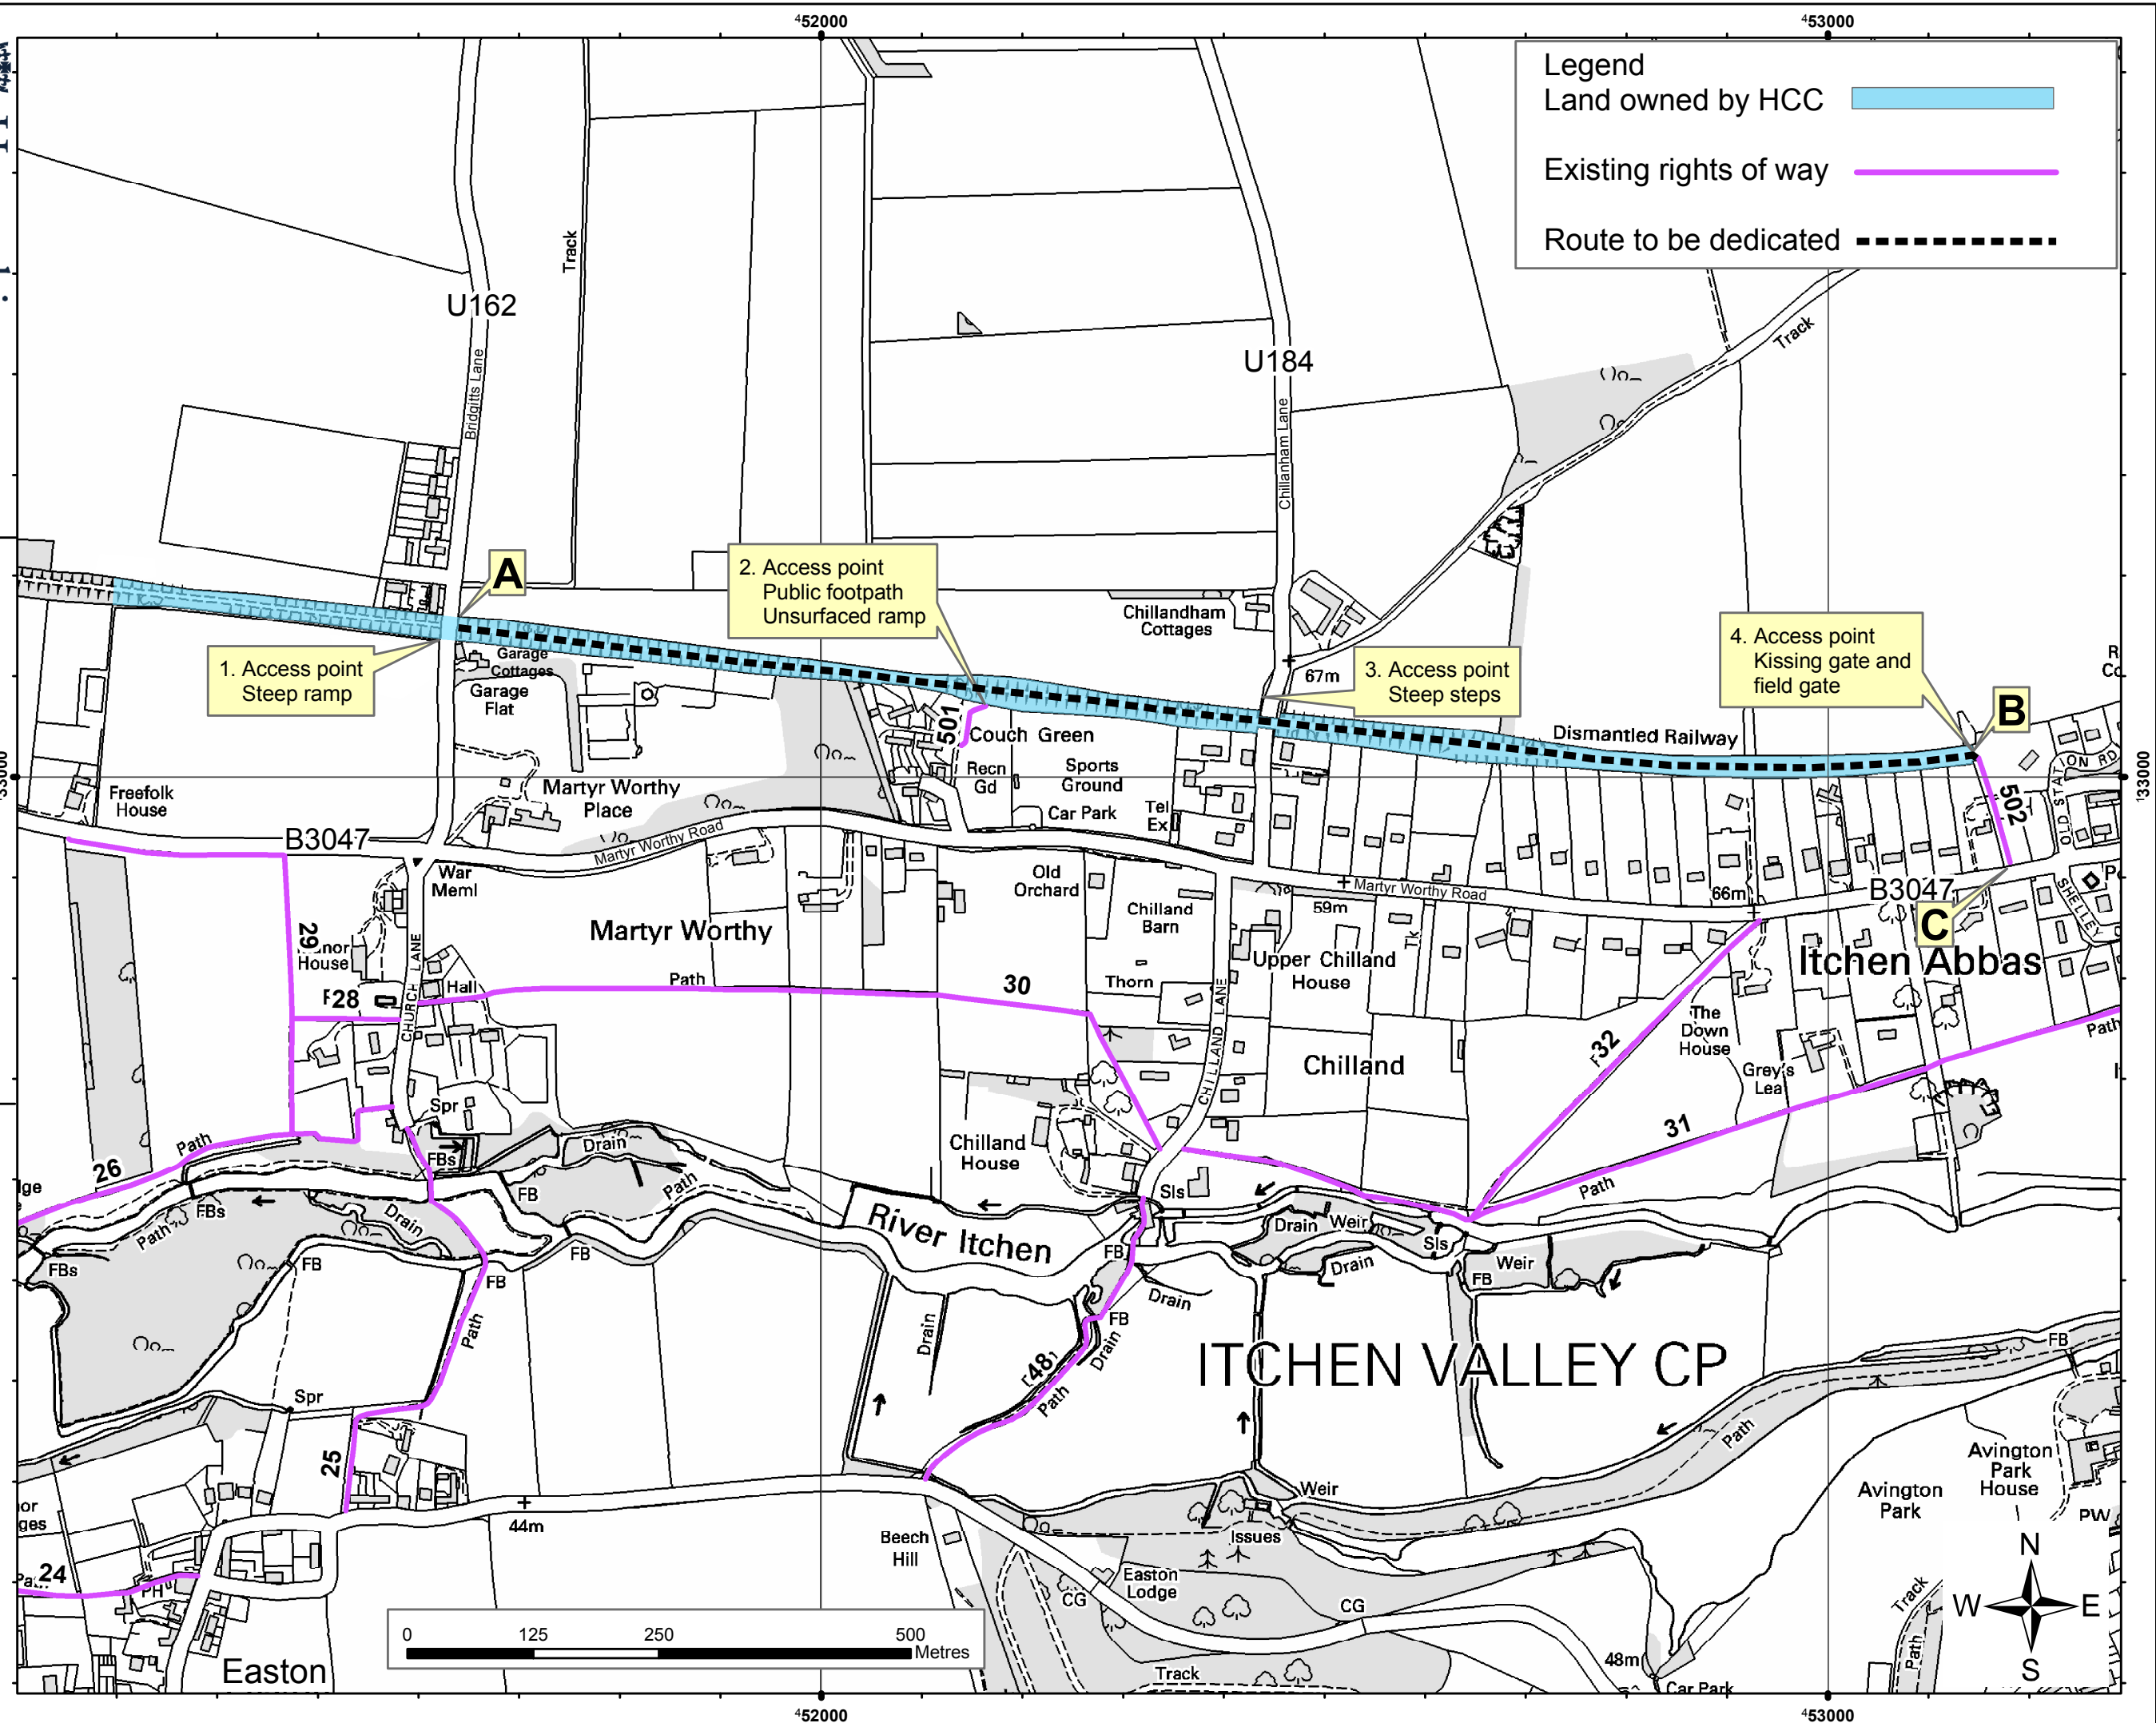

Legend

- Land owned by HCC
- Existing rights of way
- Route to be dedicated

COUNTRYSIDE ACCESS TEAM
 Culture, Communities & Business Services
 Motisfont Court
 High Street
 Winchester
 Hampshire SO23 8ZF

DRAWN AGK
 CHECKED EN
 SCALE 1:6000
 DATE 16.1.12

Reproduced from the O.S. mapping
 with the permission of the Controller
 of HMSO © Crown. Unauthorised
 reproduction infringes © Crown and
 may lead to prosecution or civil
 proceedings
 HCC Licence No.100019180