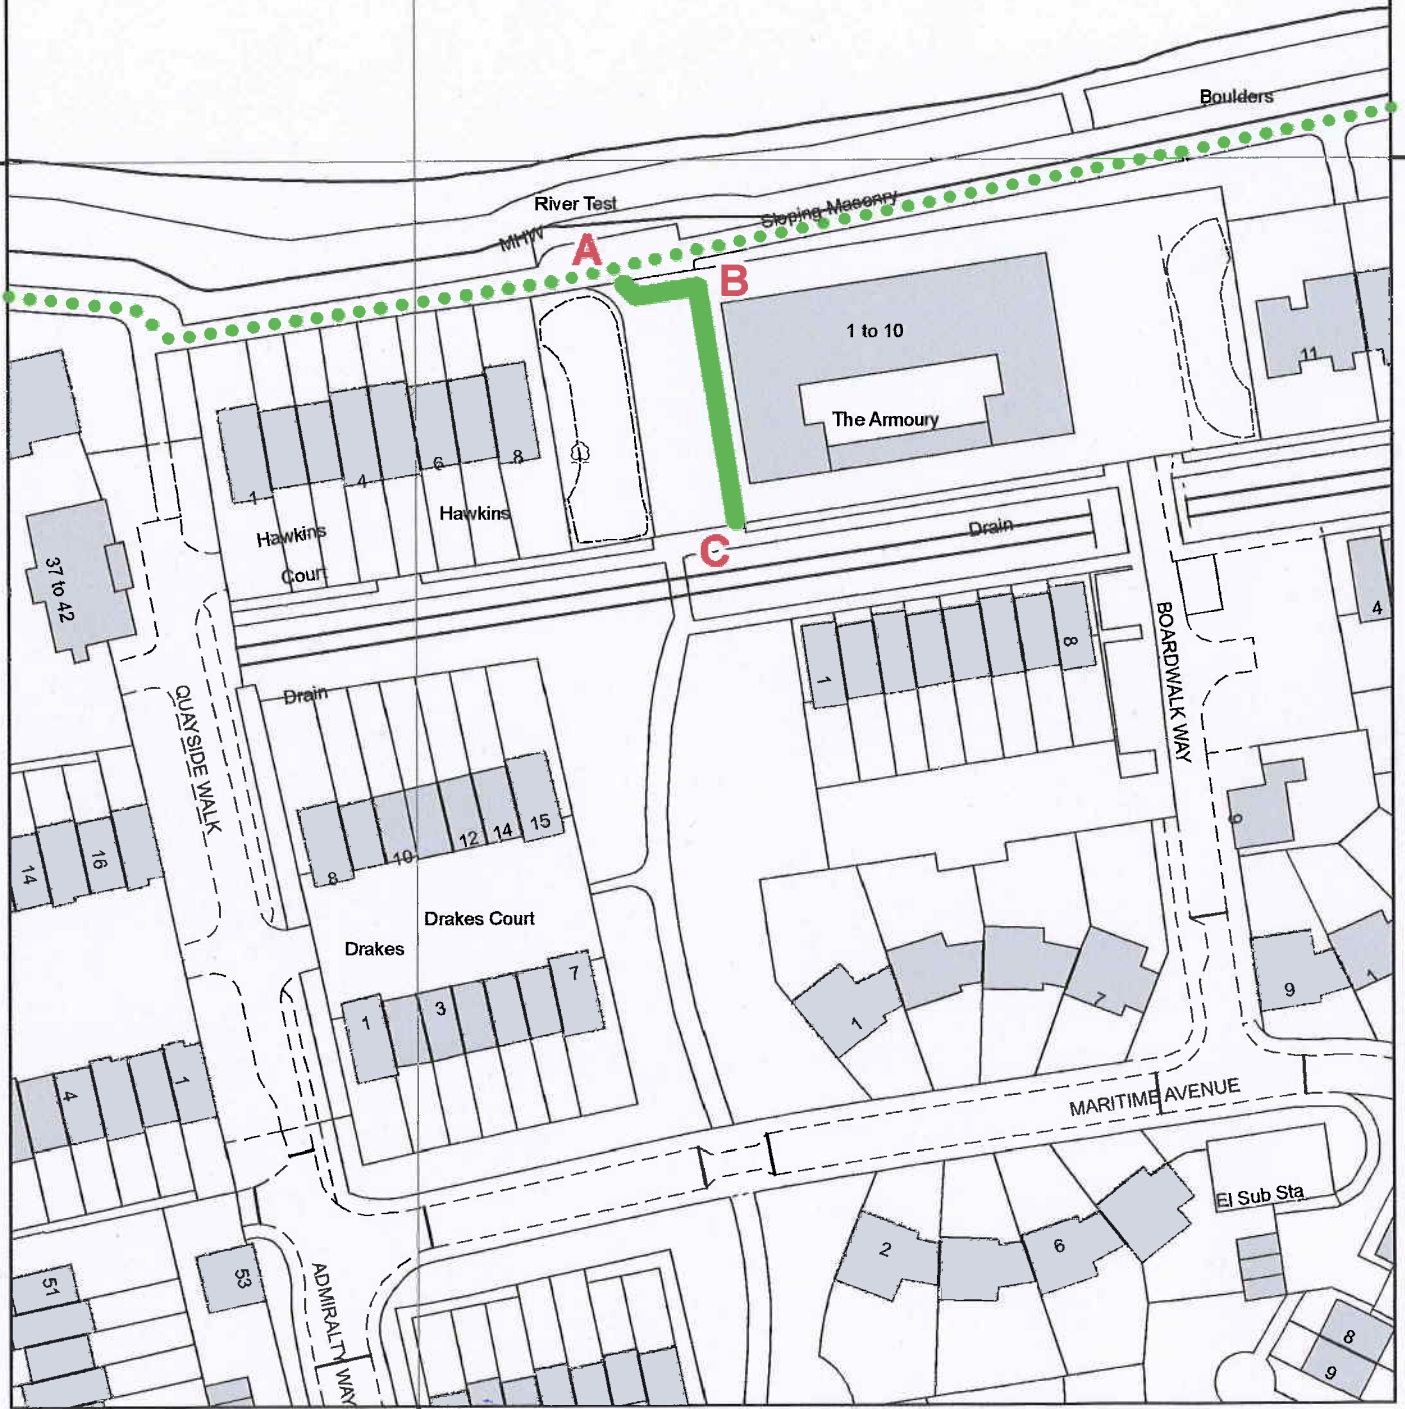

39000

11500

11500

39000

Hampshire
County Council

MARCHWOOD PARISH

**Proposed dedication of
a path at The Armoury**

Proposed path

The Promenade

Countryside Access Team
Culture, Communities & Business Services
Mottisfont Court
High Street
Winchester
SO23 8ZF

SCALE 1:1,000
DRAWN CP
DATE 11.10.2011