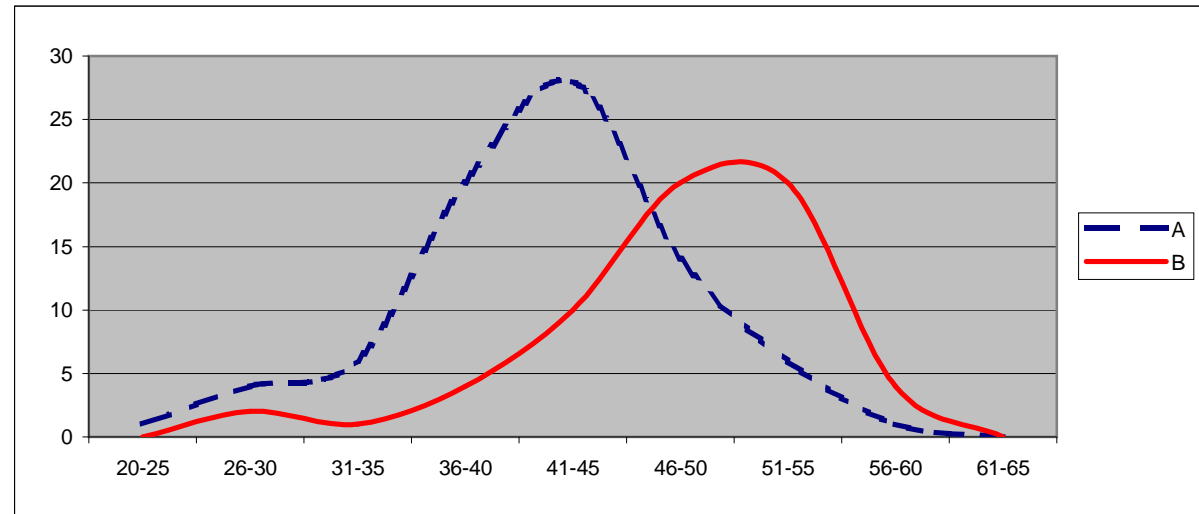

Grey Book voting - Age Analysis

age range	voted	
	A	B
20-25	1	0
26-30	4	2
31-35	6	1
36-40	20	4
41-45	28	10
46-50	14	20
51-55	6	20
56-60	1	4
61-65	0	0
Totals	80	61

Green Book voting - Age Analysis

age range	voted	
	A	B
20-25	3	0
26-30	7	4
31-35	13	4
36-40	8	1
41-45	7	3
46-50	19	4
51-55	16	2
56-60	13	4
61-65	4	1
Totals	90	23

Total voting - Age Analysis

age range	voted	
	A	B
20-25	4	0
26-30	11	6
31-35	19	5
36-40	28	5
41-45	35	13
46-50	33	24
51-55	22	22
56-60	14	8
61-65	4	1
Totals	170	84