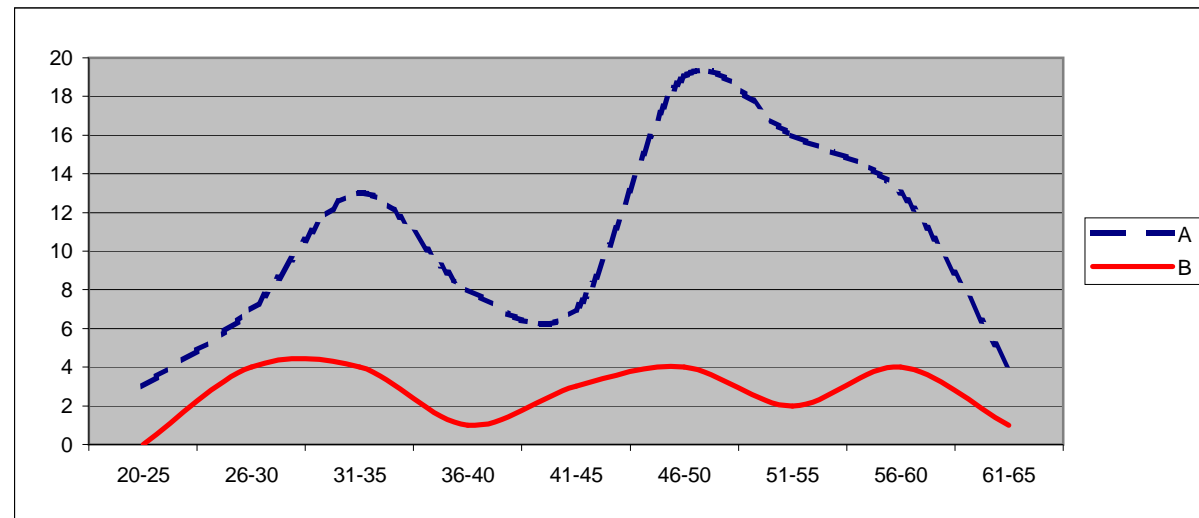

Grey Book voting - Age Analysis

age range	voted	
	A	B
20-25	1	0
26-30	4	2
31-35	6	1
36-40	20	4
41-45	28	10
46-50	14	20
51-55	6	20
56-60	1	4
61-65	0	0
Totals	80	61

Green Book voting - Age Analysis

age range	voted	
	A	B
20-25	3	0
26-30	7	4
31-35	13	4
36-40	8	1
41-45	7	3
46-50	19	4
51-55	16	2
56-60	13	4
61-65	4	1
Totals	90	23

Total voting - Age Analysis

age range	voted	
	A	B
20-25	4	0
26-30	11	6
31-35	19	5
36-40	28	5
41-45	35	13
46-50	33	24
51-55	22	22
56-60	14	8
61-65	4	1
Totals	170	84