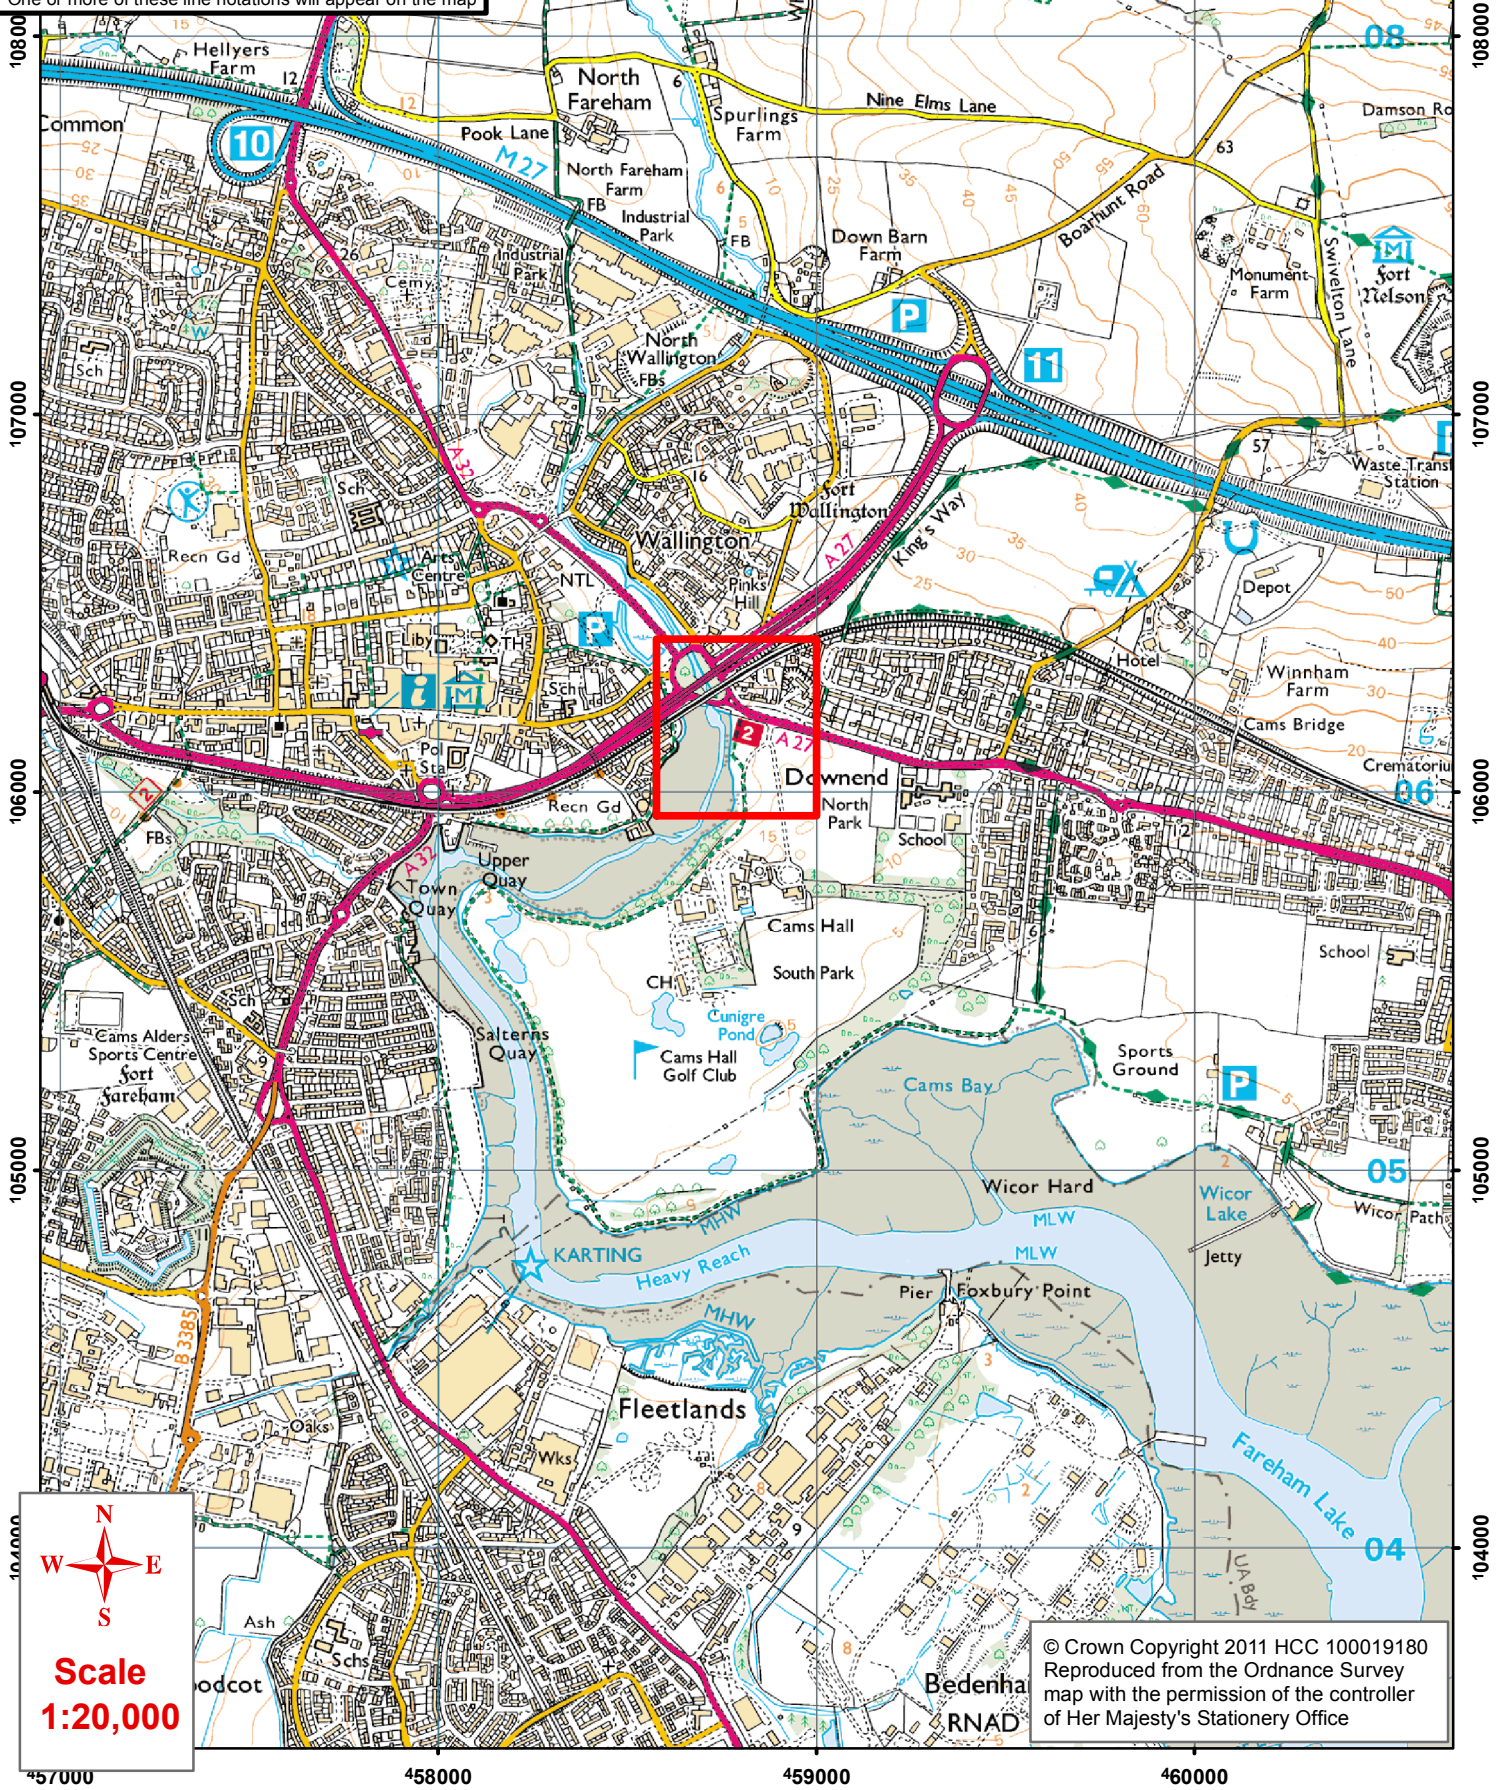

Hampshire
County Council

RIGHTS OF WAY OFFICE

- Footpath ———
 - Bridleway ———
 - Restricted Byway - - - - -
 - Byway Open to All Traffic ———
 - Parish Boundary ———
- One or more of these line notations will appear on the map

Common Law Dedication of a Public Footpath at Cams Hill, Fareham

459000

Location Plan

Scale
1:20,000

© Crown Copyright 2011 HCC 100019180
Reproduced from the Ordnance Survey map with the permission of the controller of Her Majesty's Stationery Office