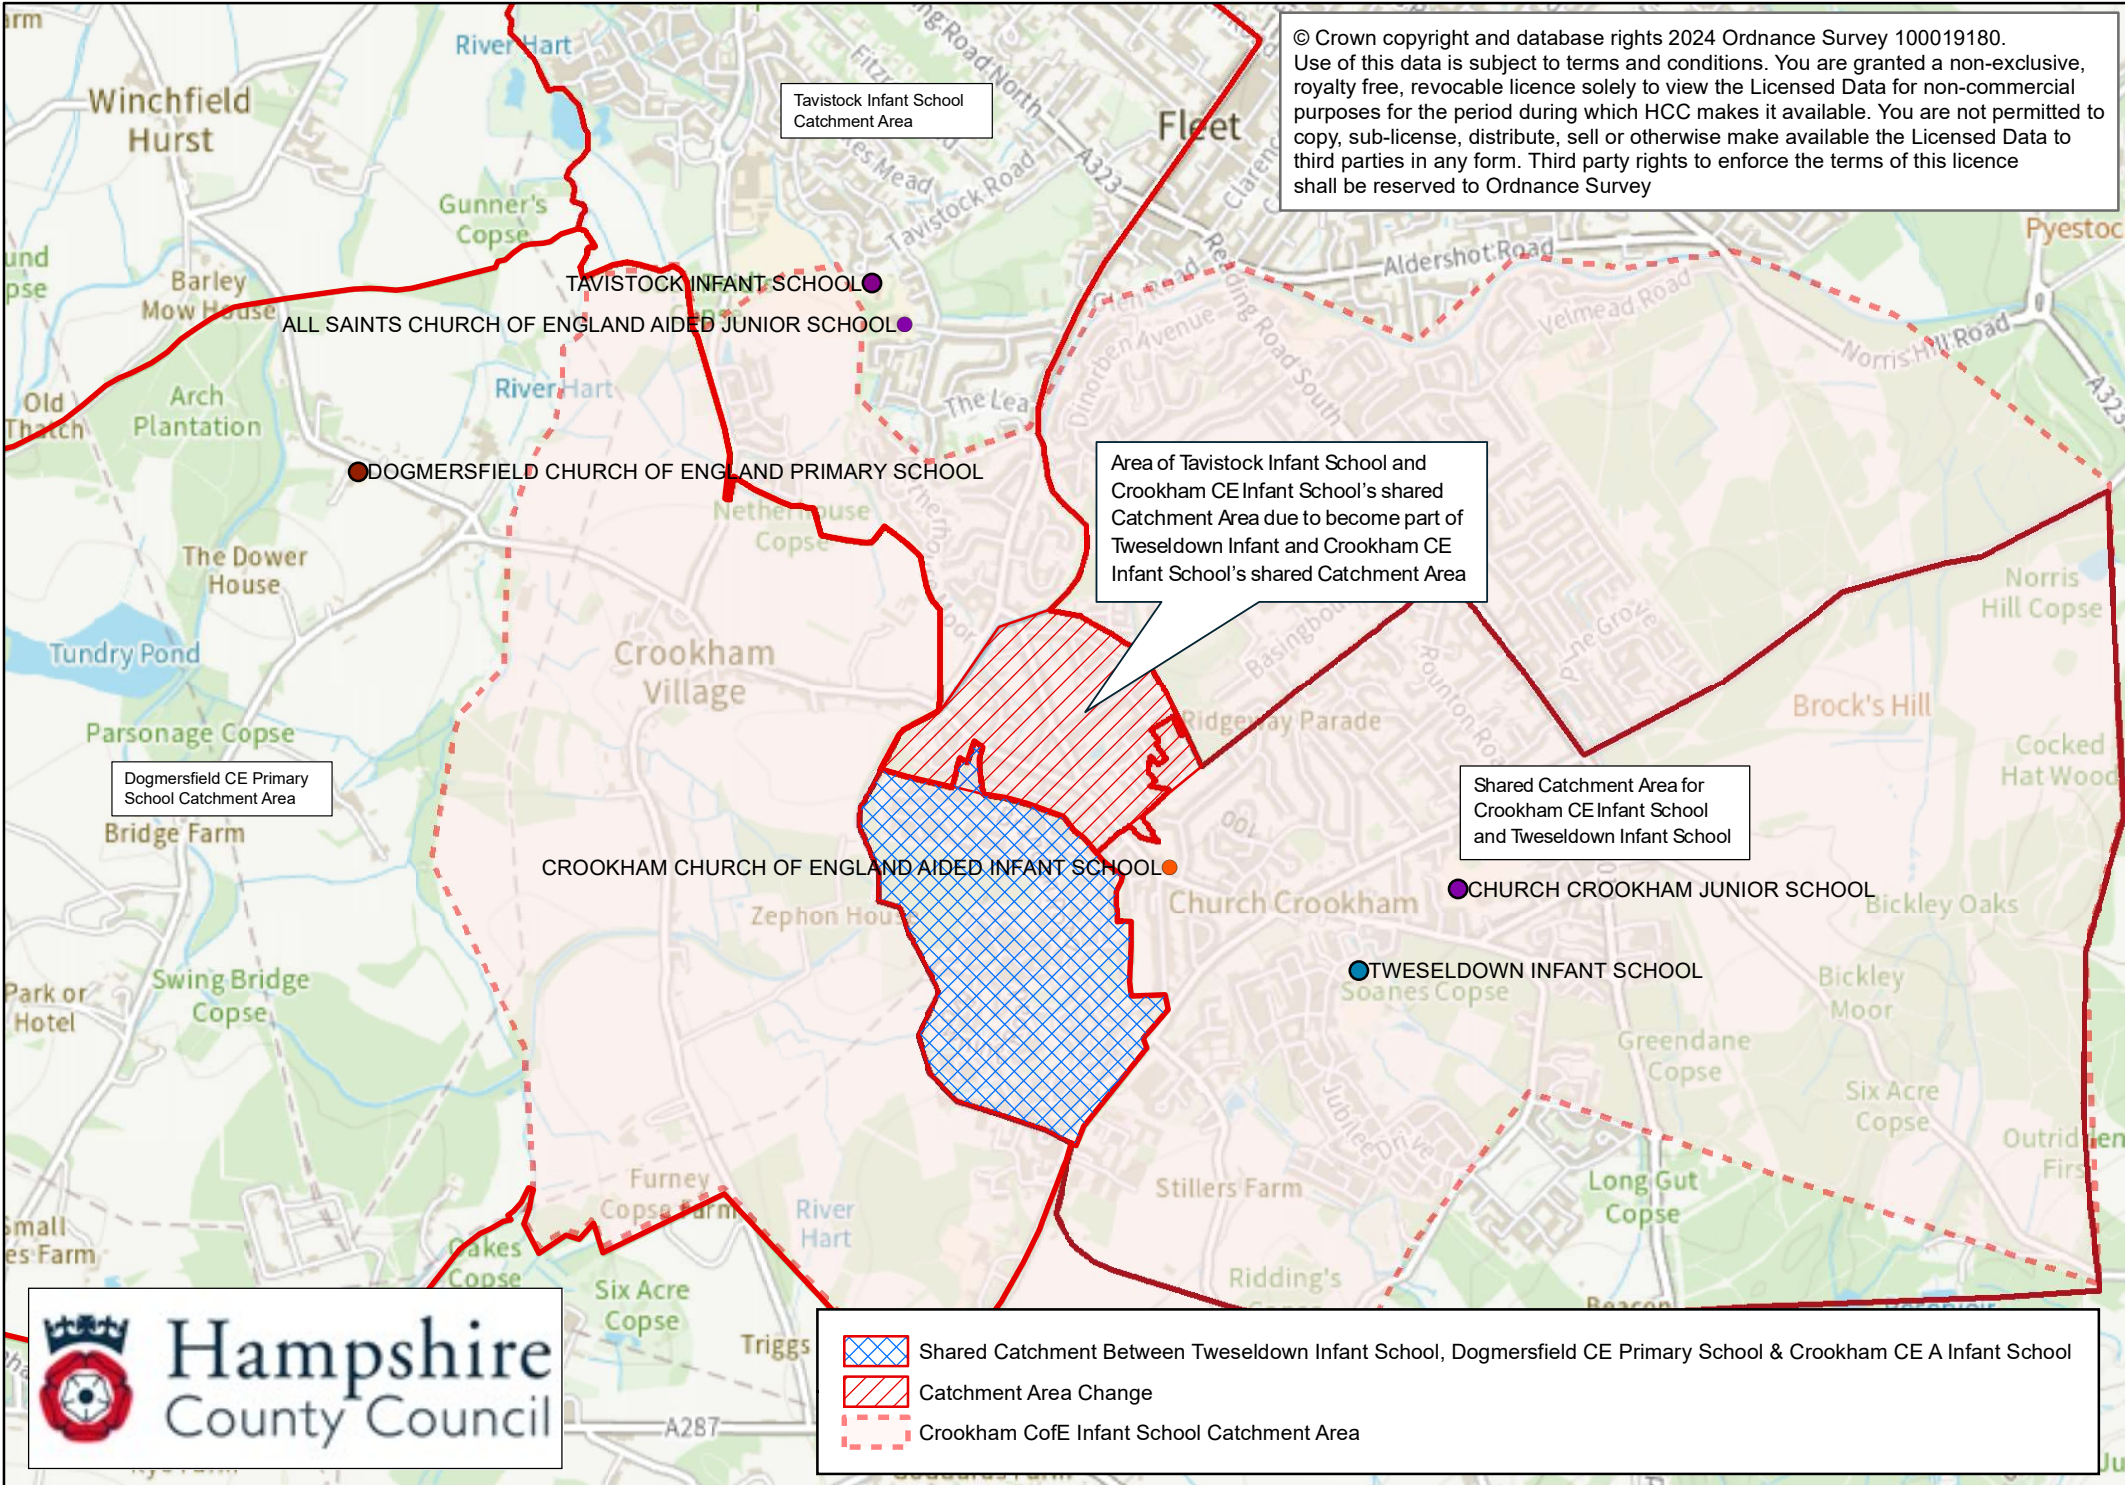

© Crown copyright and database rights 2024 Ordnance Survey 100019180.  
Use of this data is subject to terms and conditions. You are granted a non-exclusive, royalty free, revocable licence solely to view the Licensed Data for non-commercial purposes for the period during which HCC makes it available. You are not permitted to copy, sub-license, distribute, sell or otherwise make available the Licensed Data to third parties in any form. Third party rights to enforce the terms of this licence shall be reserved to Ordnance Survey

- Shared Catchment Between Tweseldown Infant School, Dogmersfield CE Primary School & Crookham CE A Infant School
- Catchment Area Change
- Crookham CofE Infant School Catchment Area