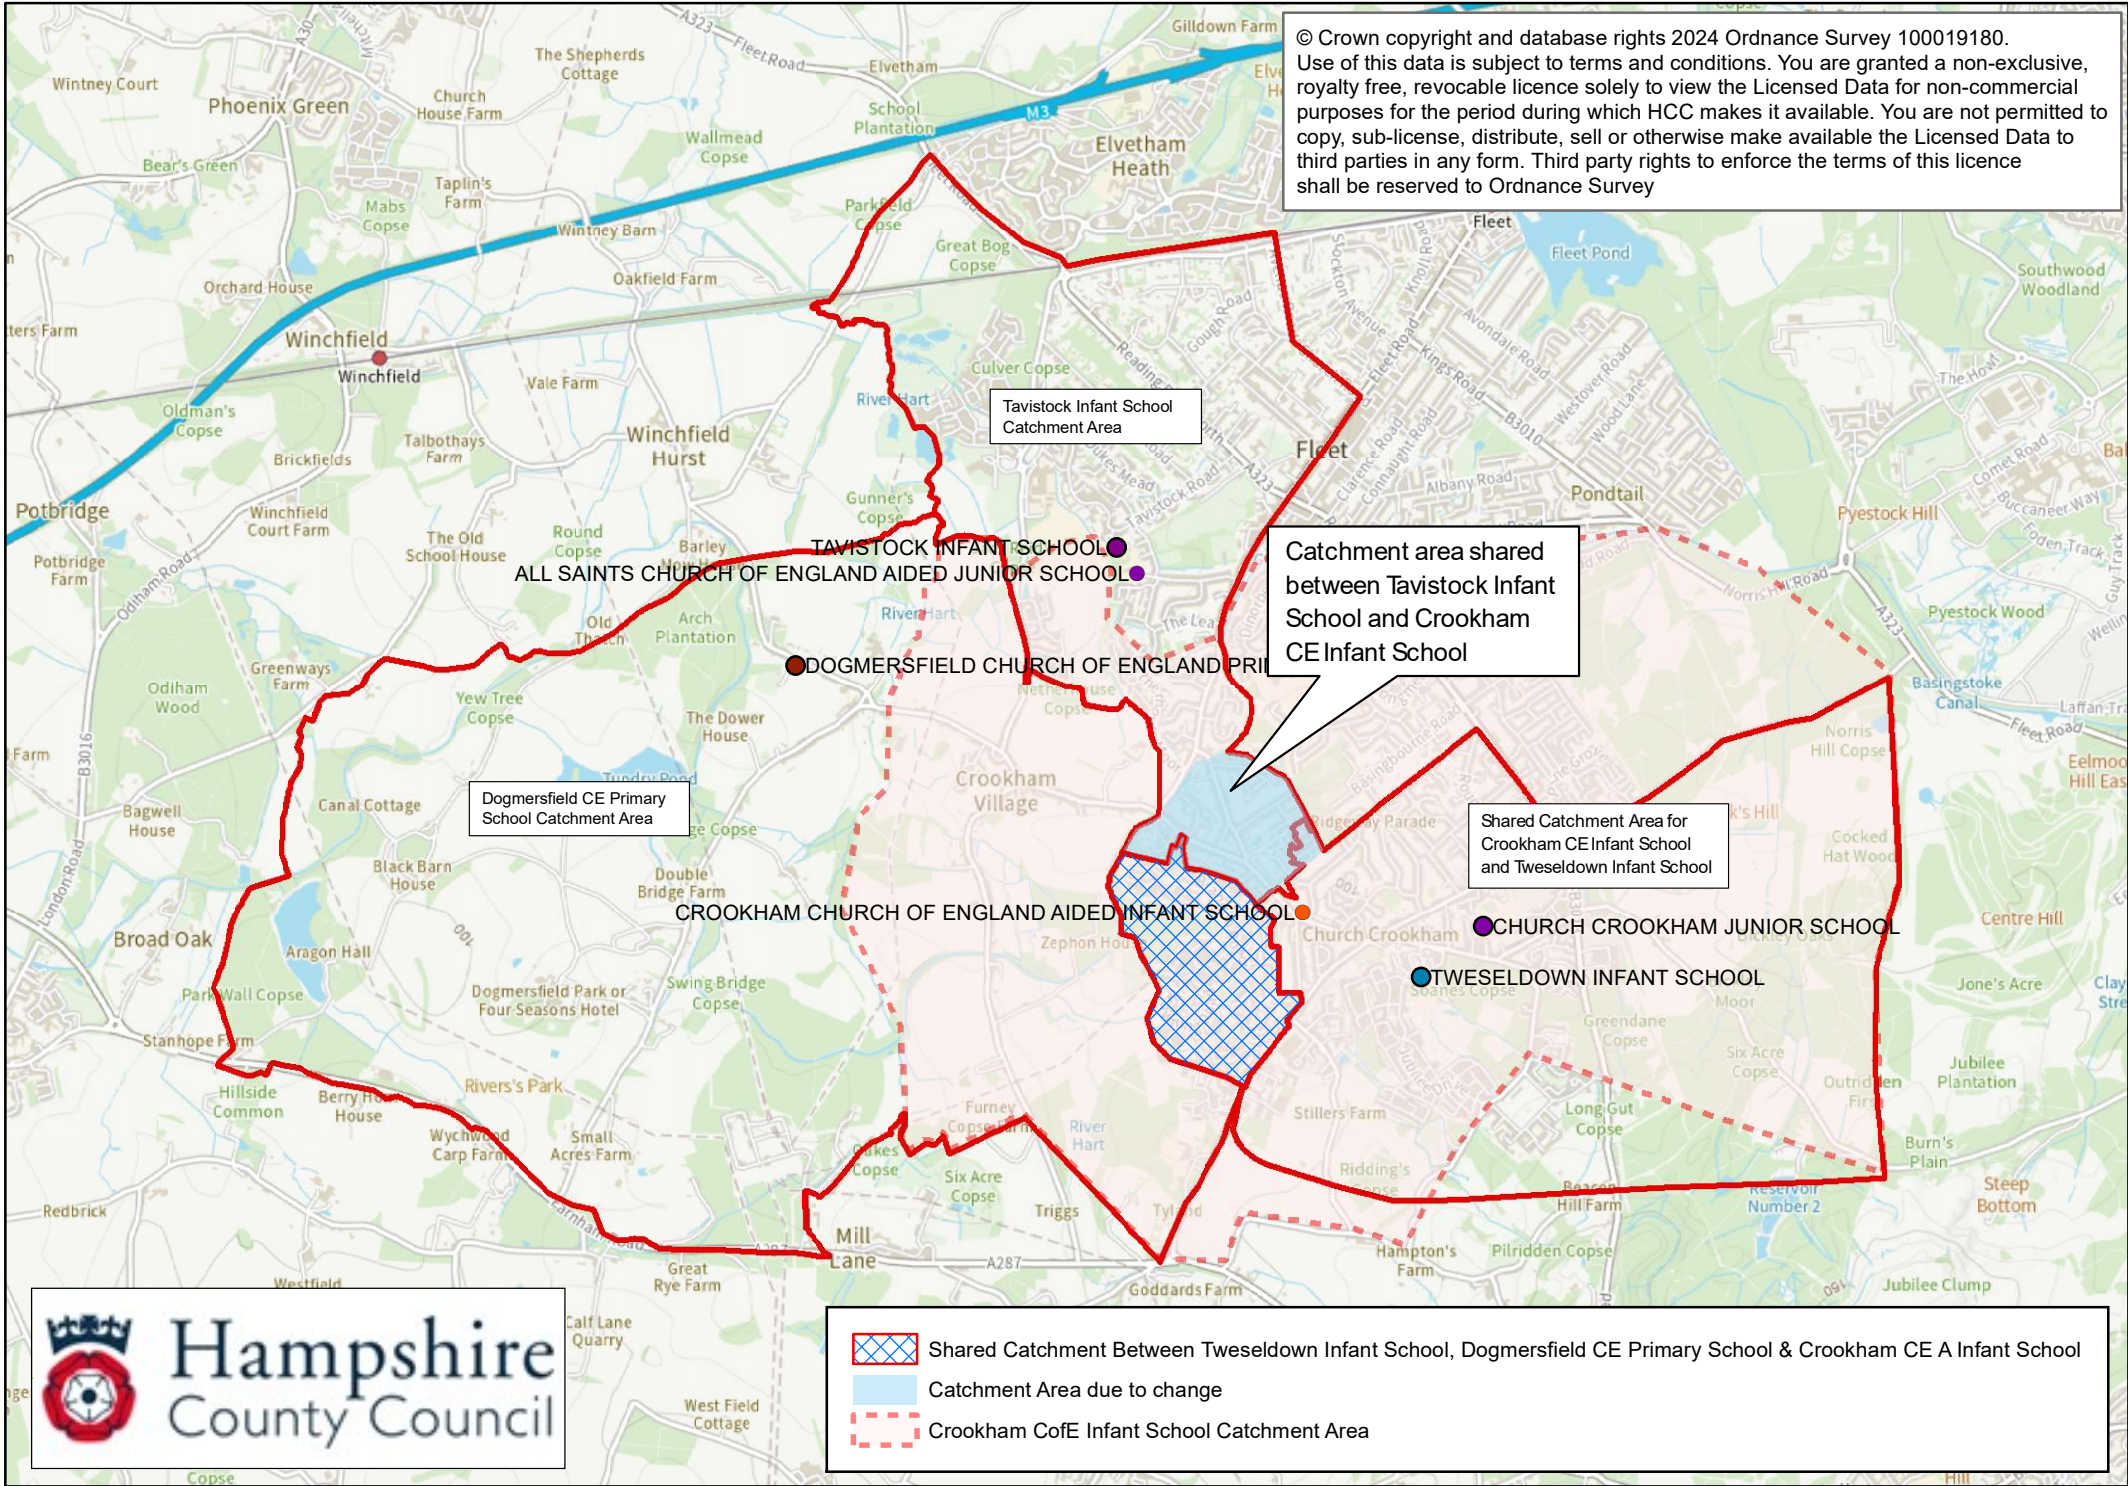

© Crown copyright and database rights 2024 Ordnance Survey 100019180.
Use of this data is subject to terms and conditions. You are granted a non-exclusive, royalty free, revocable licence solely to view the Licensed Data for non-commercial purposes for the period during which HCC makes it available. You are not permitted to copy, sub-license, distribute, sell or otherwise make available the Licensed Data to third parties in any form. Third party rights to enforce the terms of this licence shall be reserved to Ordnance Survey

-  Shared Catchment Between Tweseldown Infant School, Dogmersfield CE Primary School & Crookham CE A Infant School
-  Catchment Area due to change
-  Crookham CofE Infant School Catchment Area