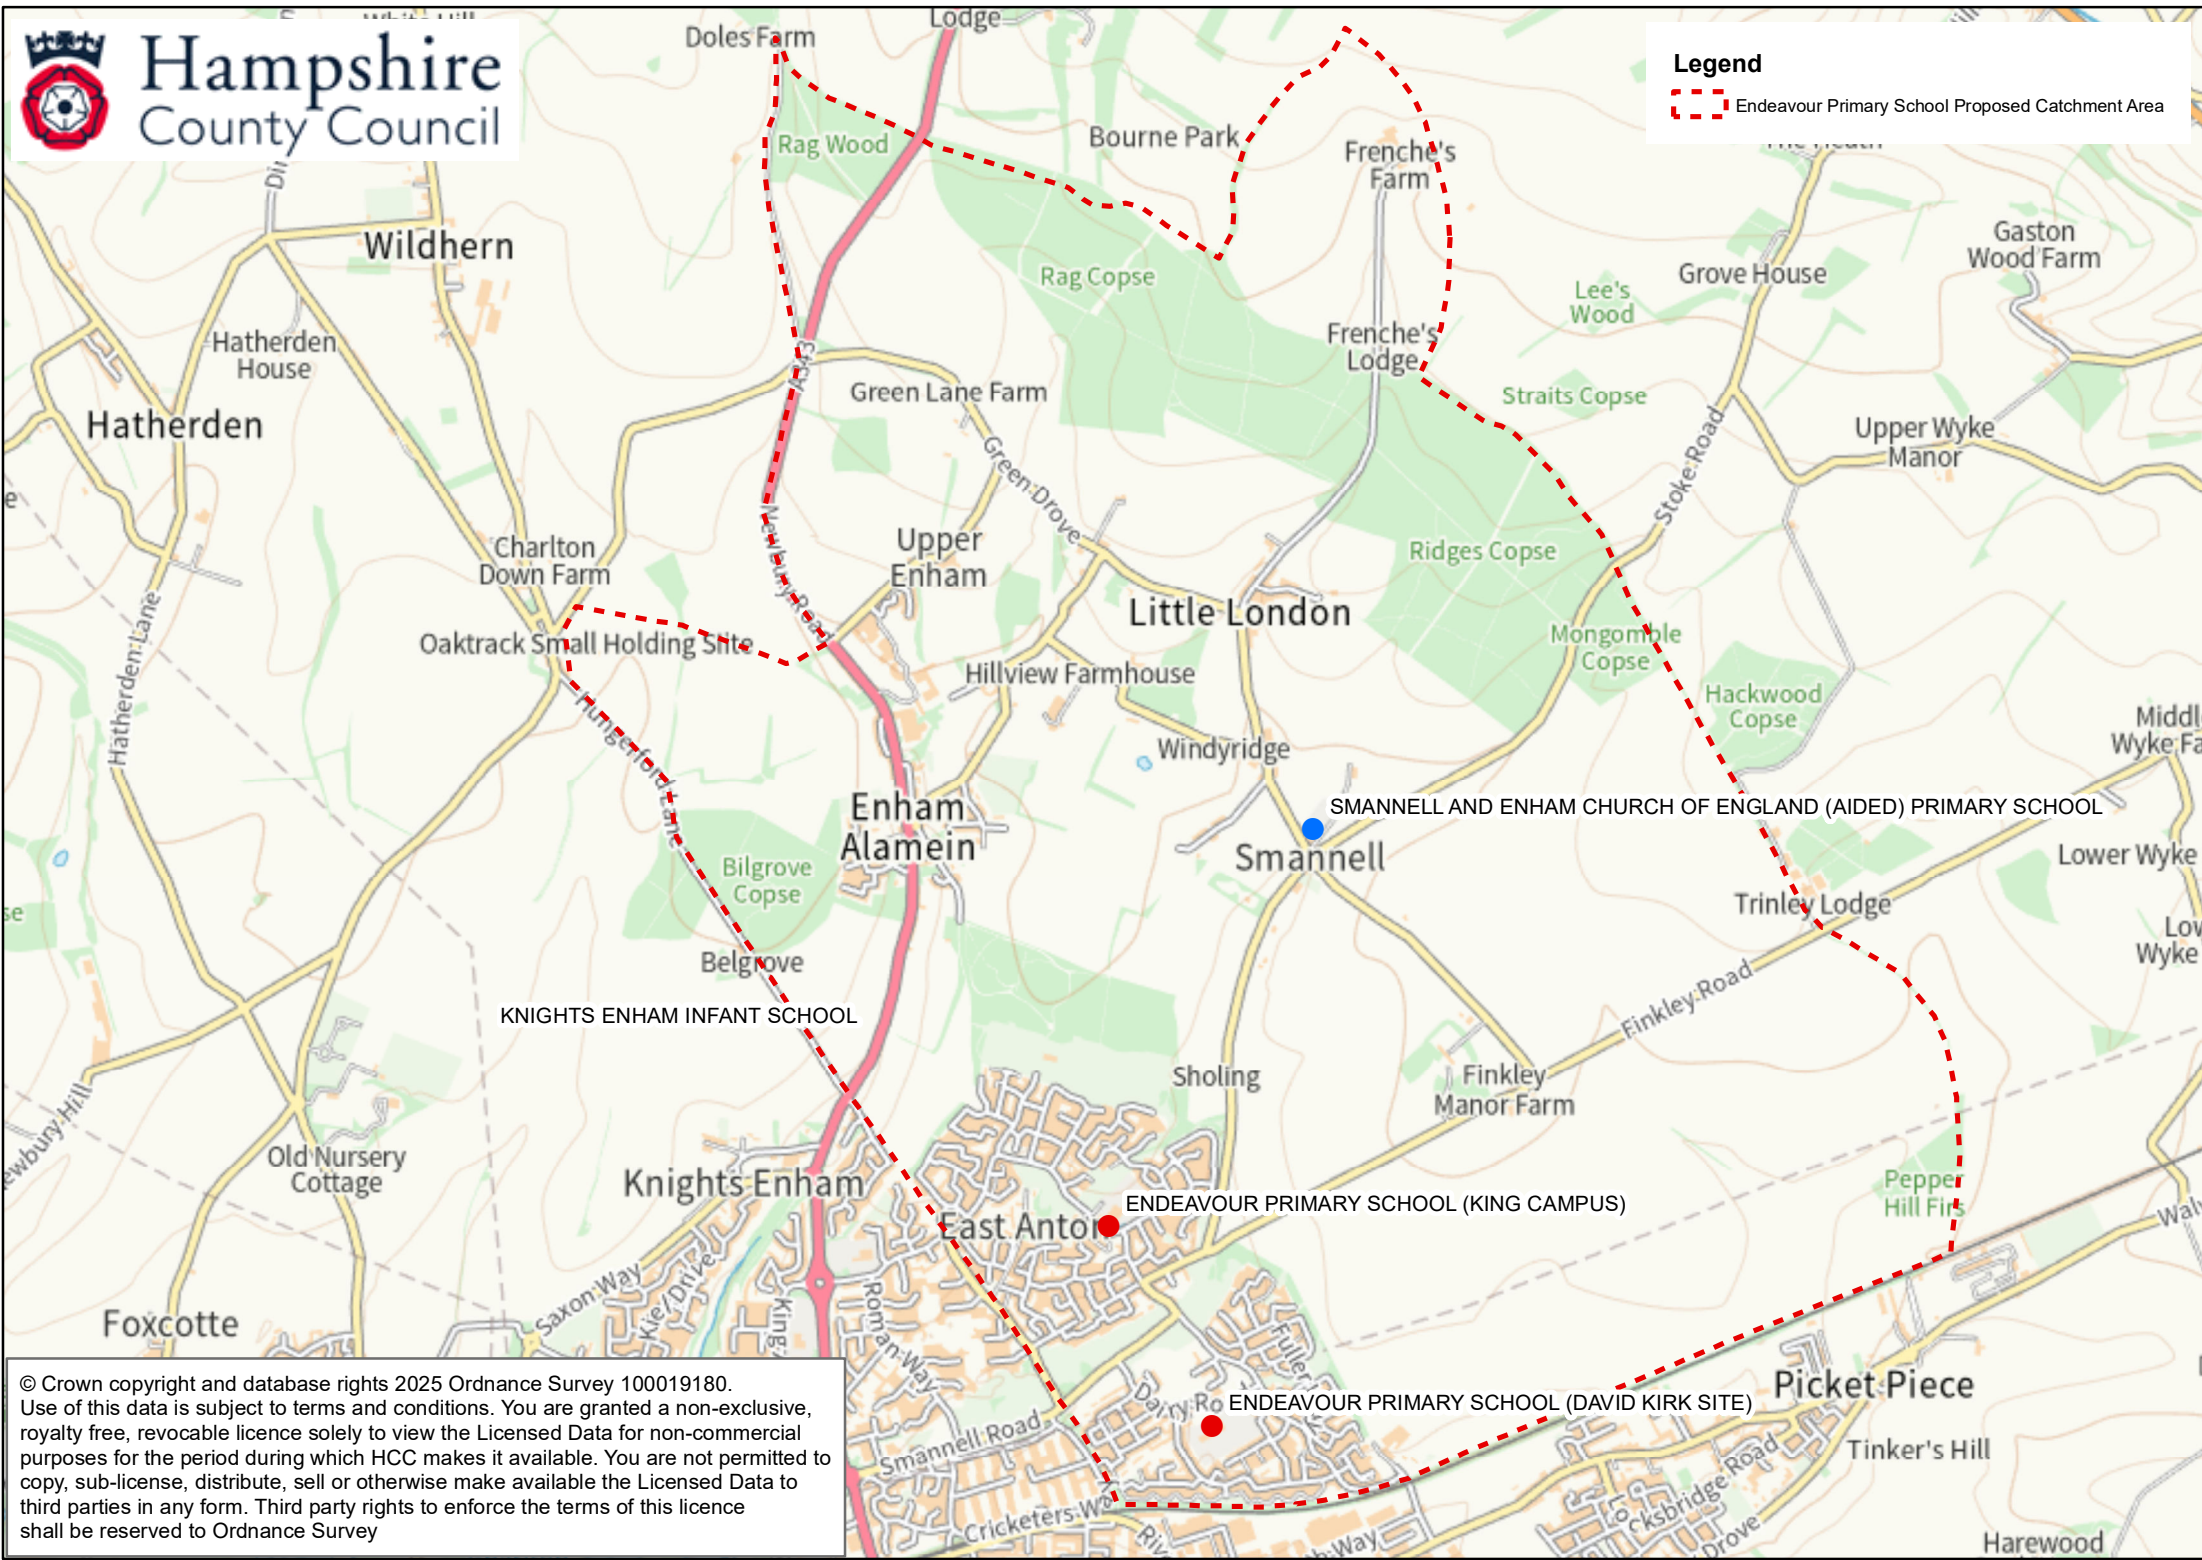

Legend

-  Endeavour Primary School Proposed Catchment Area

© Crown copyright and database rights 2025 Ordnance Survey 100019180.
 Use of this data is subject to terms and conditions. You are granted a non-exclusive, royalty free, revocable licence solely to view the Licensed Data for non-commercial purposes for the period during which HCC makes it available. You are not permitted to copy, sub-license, distribute, sell or otherwise make available the Licensed Data to third parties in any form. Third party rights to enforce the terms of this licence shall be reserved to Ordnance Survey