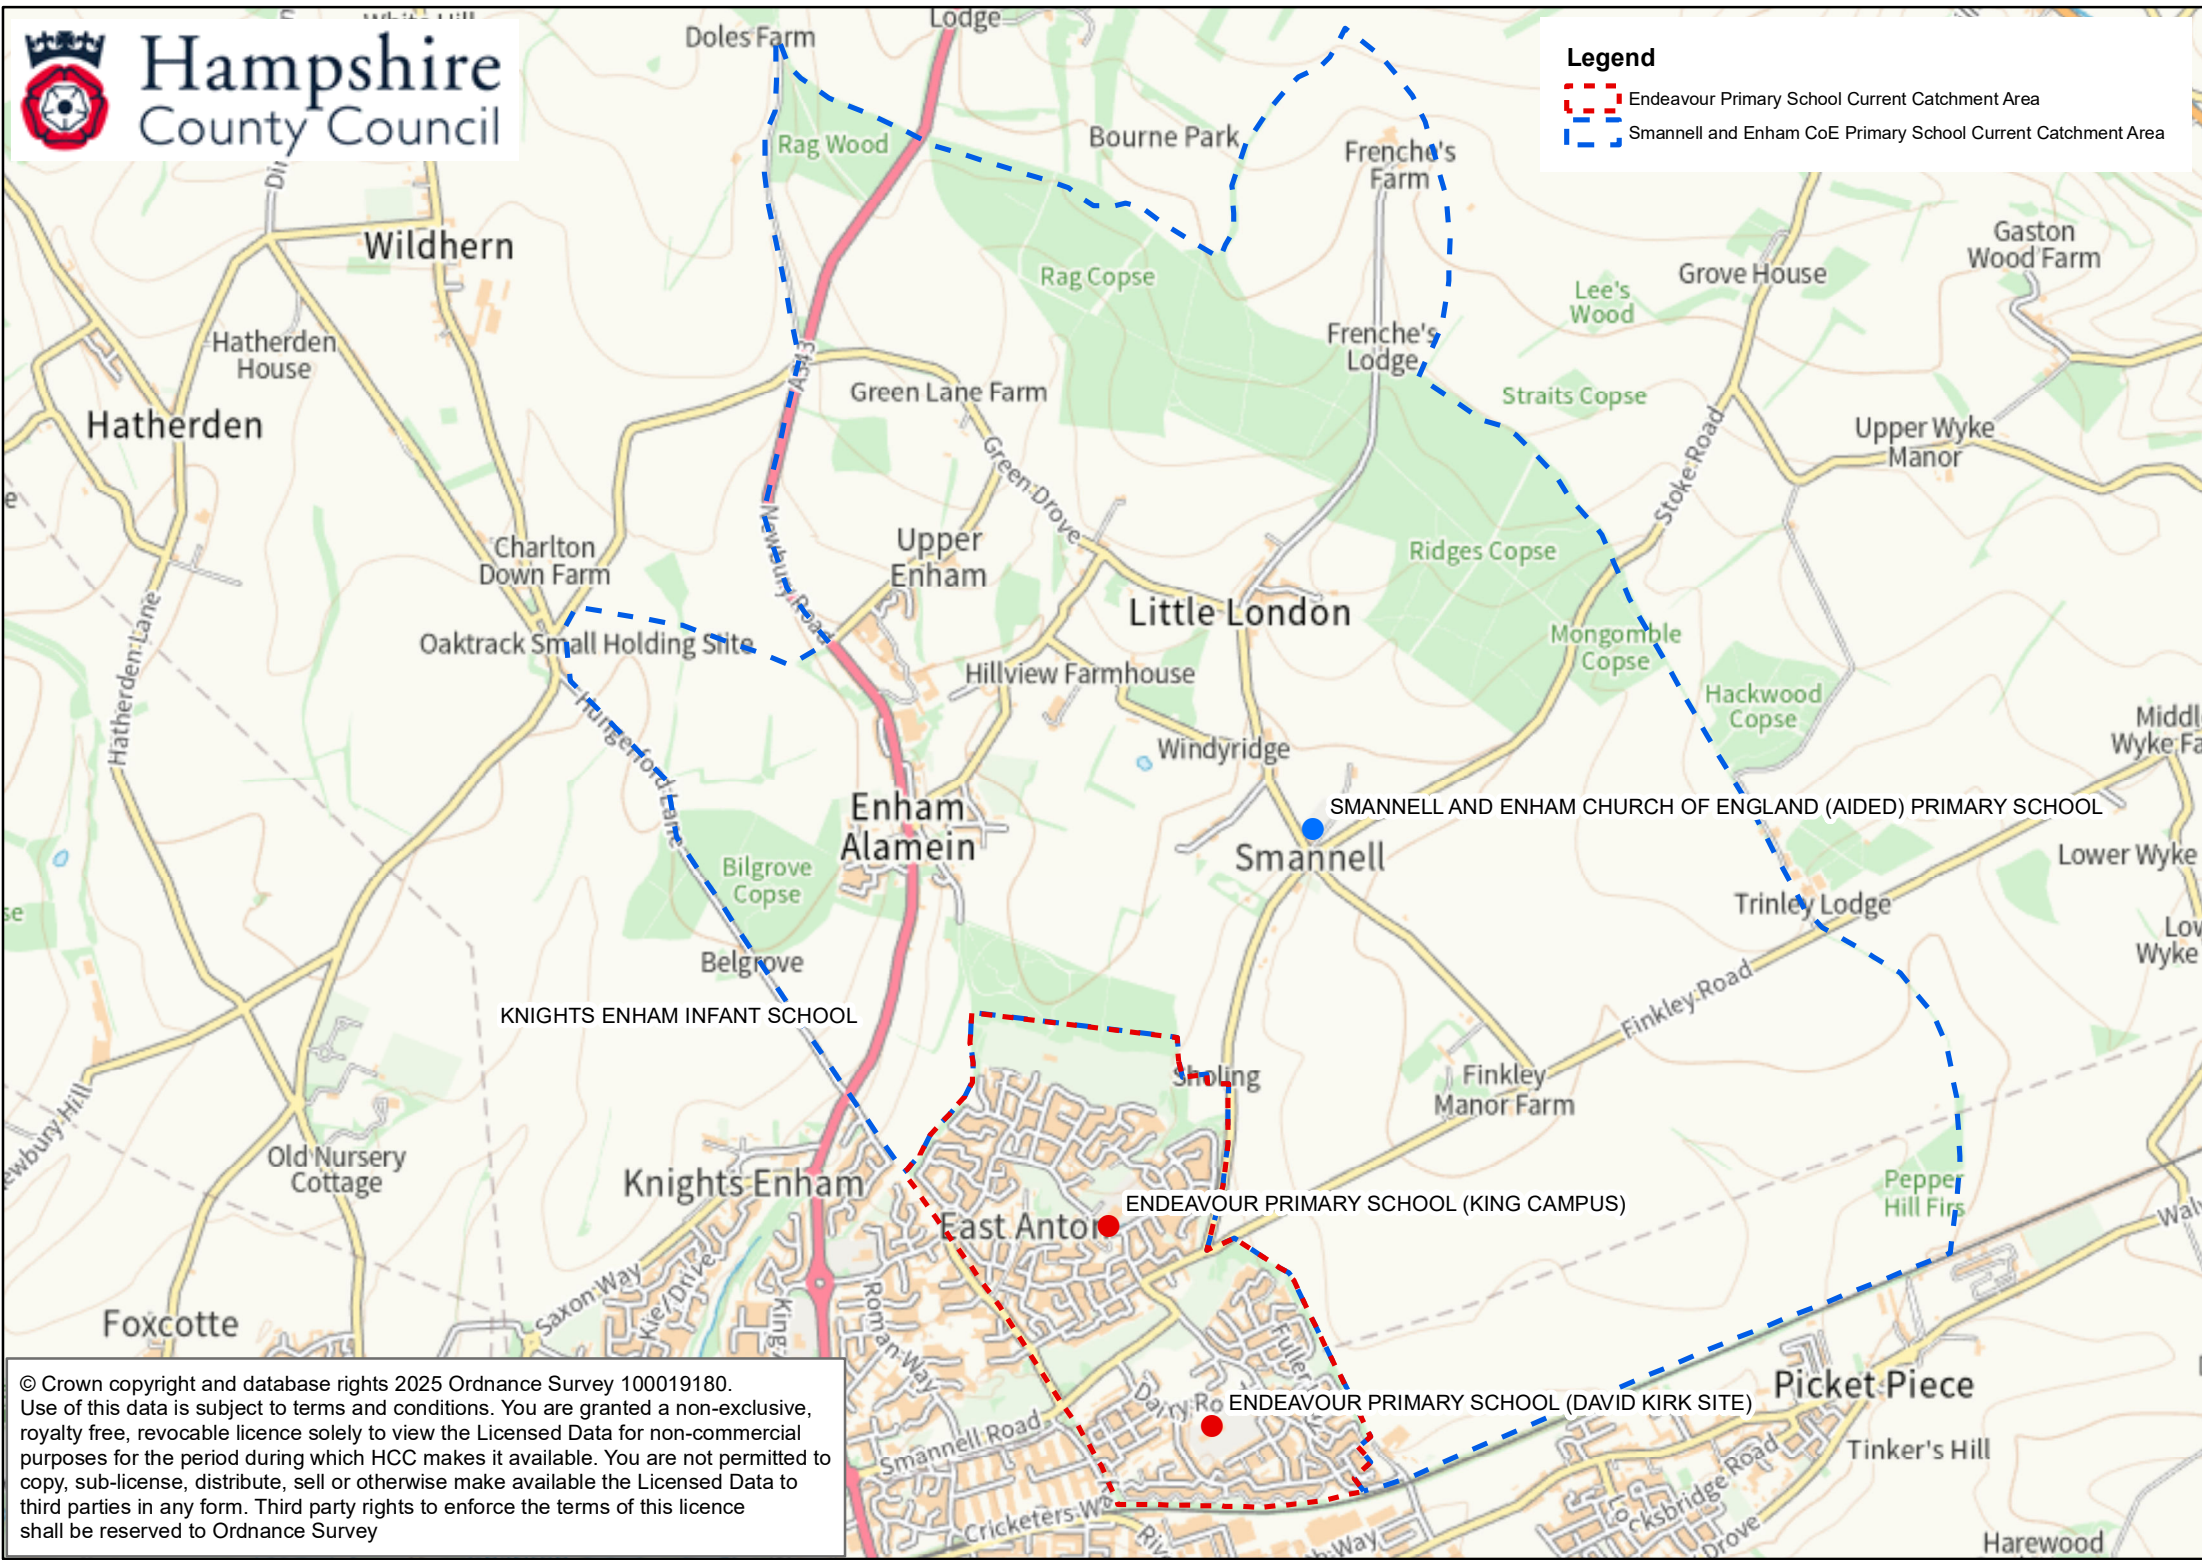

Legend

-  Endeavour Primary School Current Catchment Area
-  Smannell and Enham CoE Primary School Current Catchment Area

© Crown copyright and database rights 2025 Ordnance Survey 100019180.
 Use of this data is subject to terms and conditions. You are granted a non-exclusive, royalty free, revocable licence solely to view the Licensed Data for non-commercial purposes for the period during which HCC makes it available. You are not permitted to copy, sub-license, distribute, sell or otherwise make available the Licensed Data to third parties in any form. Third party rights to enforce the terms of this licence shall be reserved to Ordnance Survey