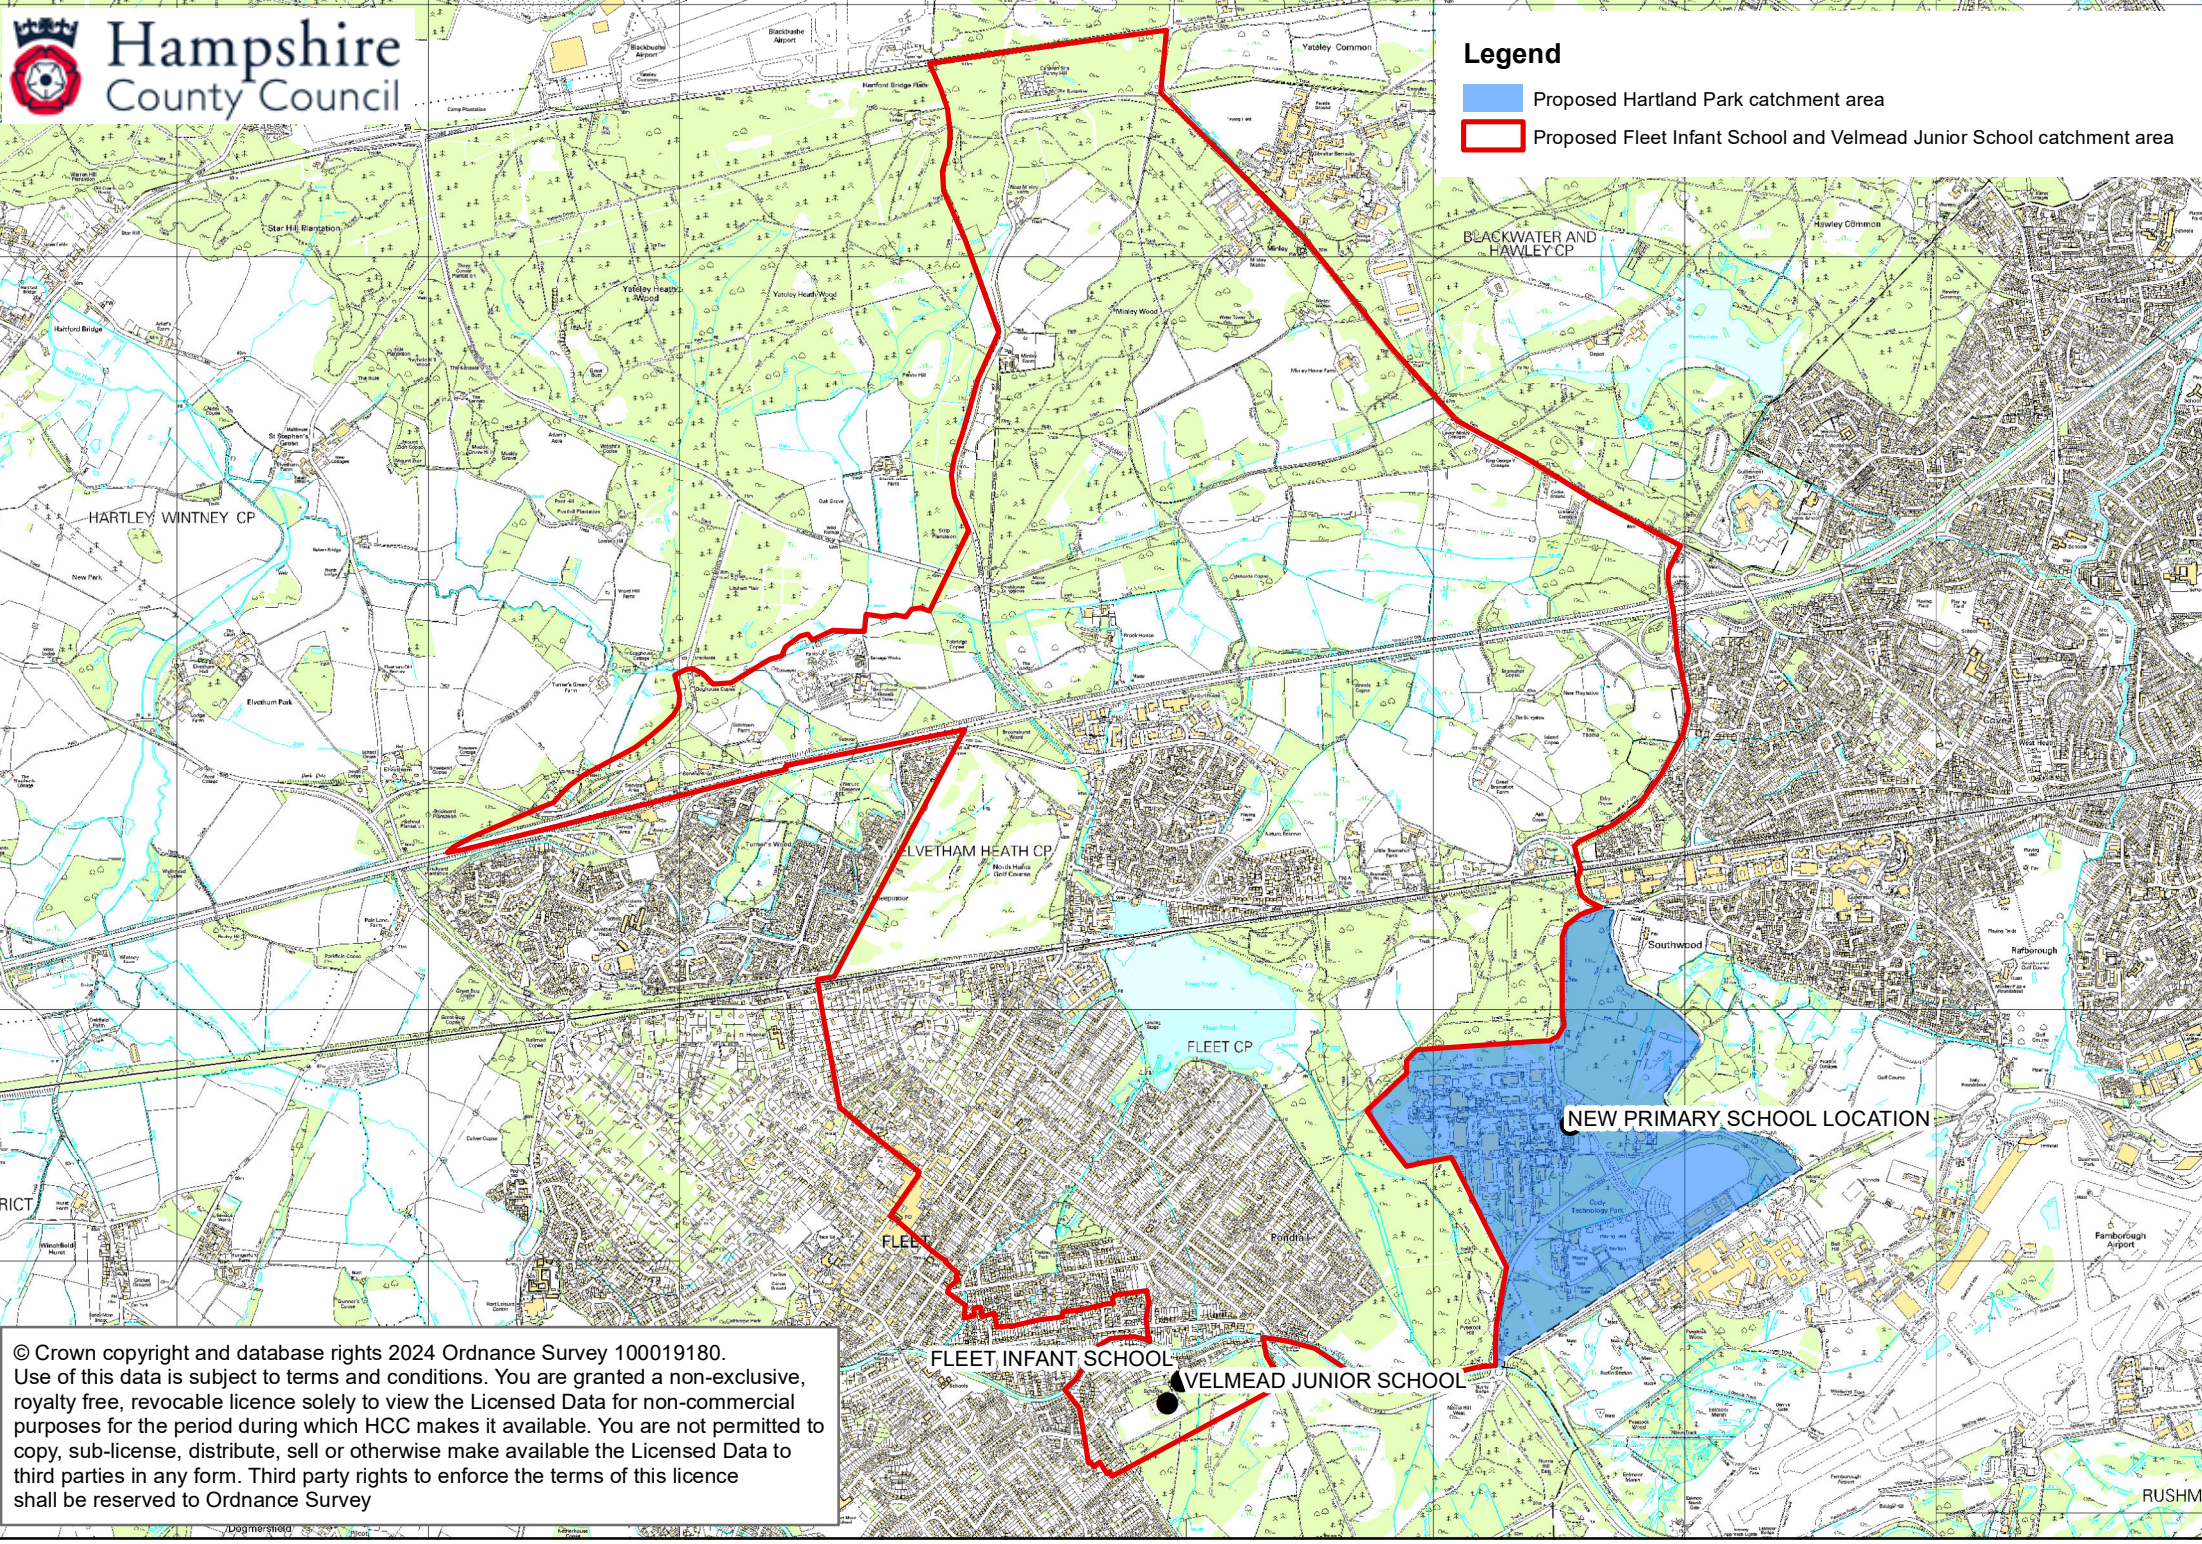

**Legend**

-  Proposed Hartland Park catchment area
-  Proposed Fleet Infant School and Velmead Junior School catchment area

© Crown copyright and database rights 2024 Ordnance Survey 100019180.  
Use of this data is subject to terms and conditions. You are granted a non-exclusive, royalty free, revocable licence solely to view the Licensed Data for non-commercial purposes for the period during which HCC makes it available. You are not permitted to copy, sub-license, distribute, sell or otherwise make available the Licensed Data to third parties in any form. Third party rights to enforce the terms of this licence shall be reserved to Ordnance Survey