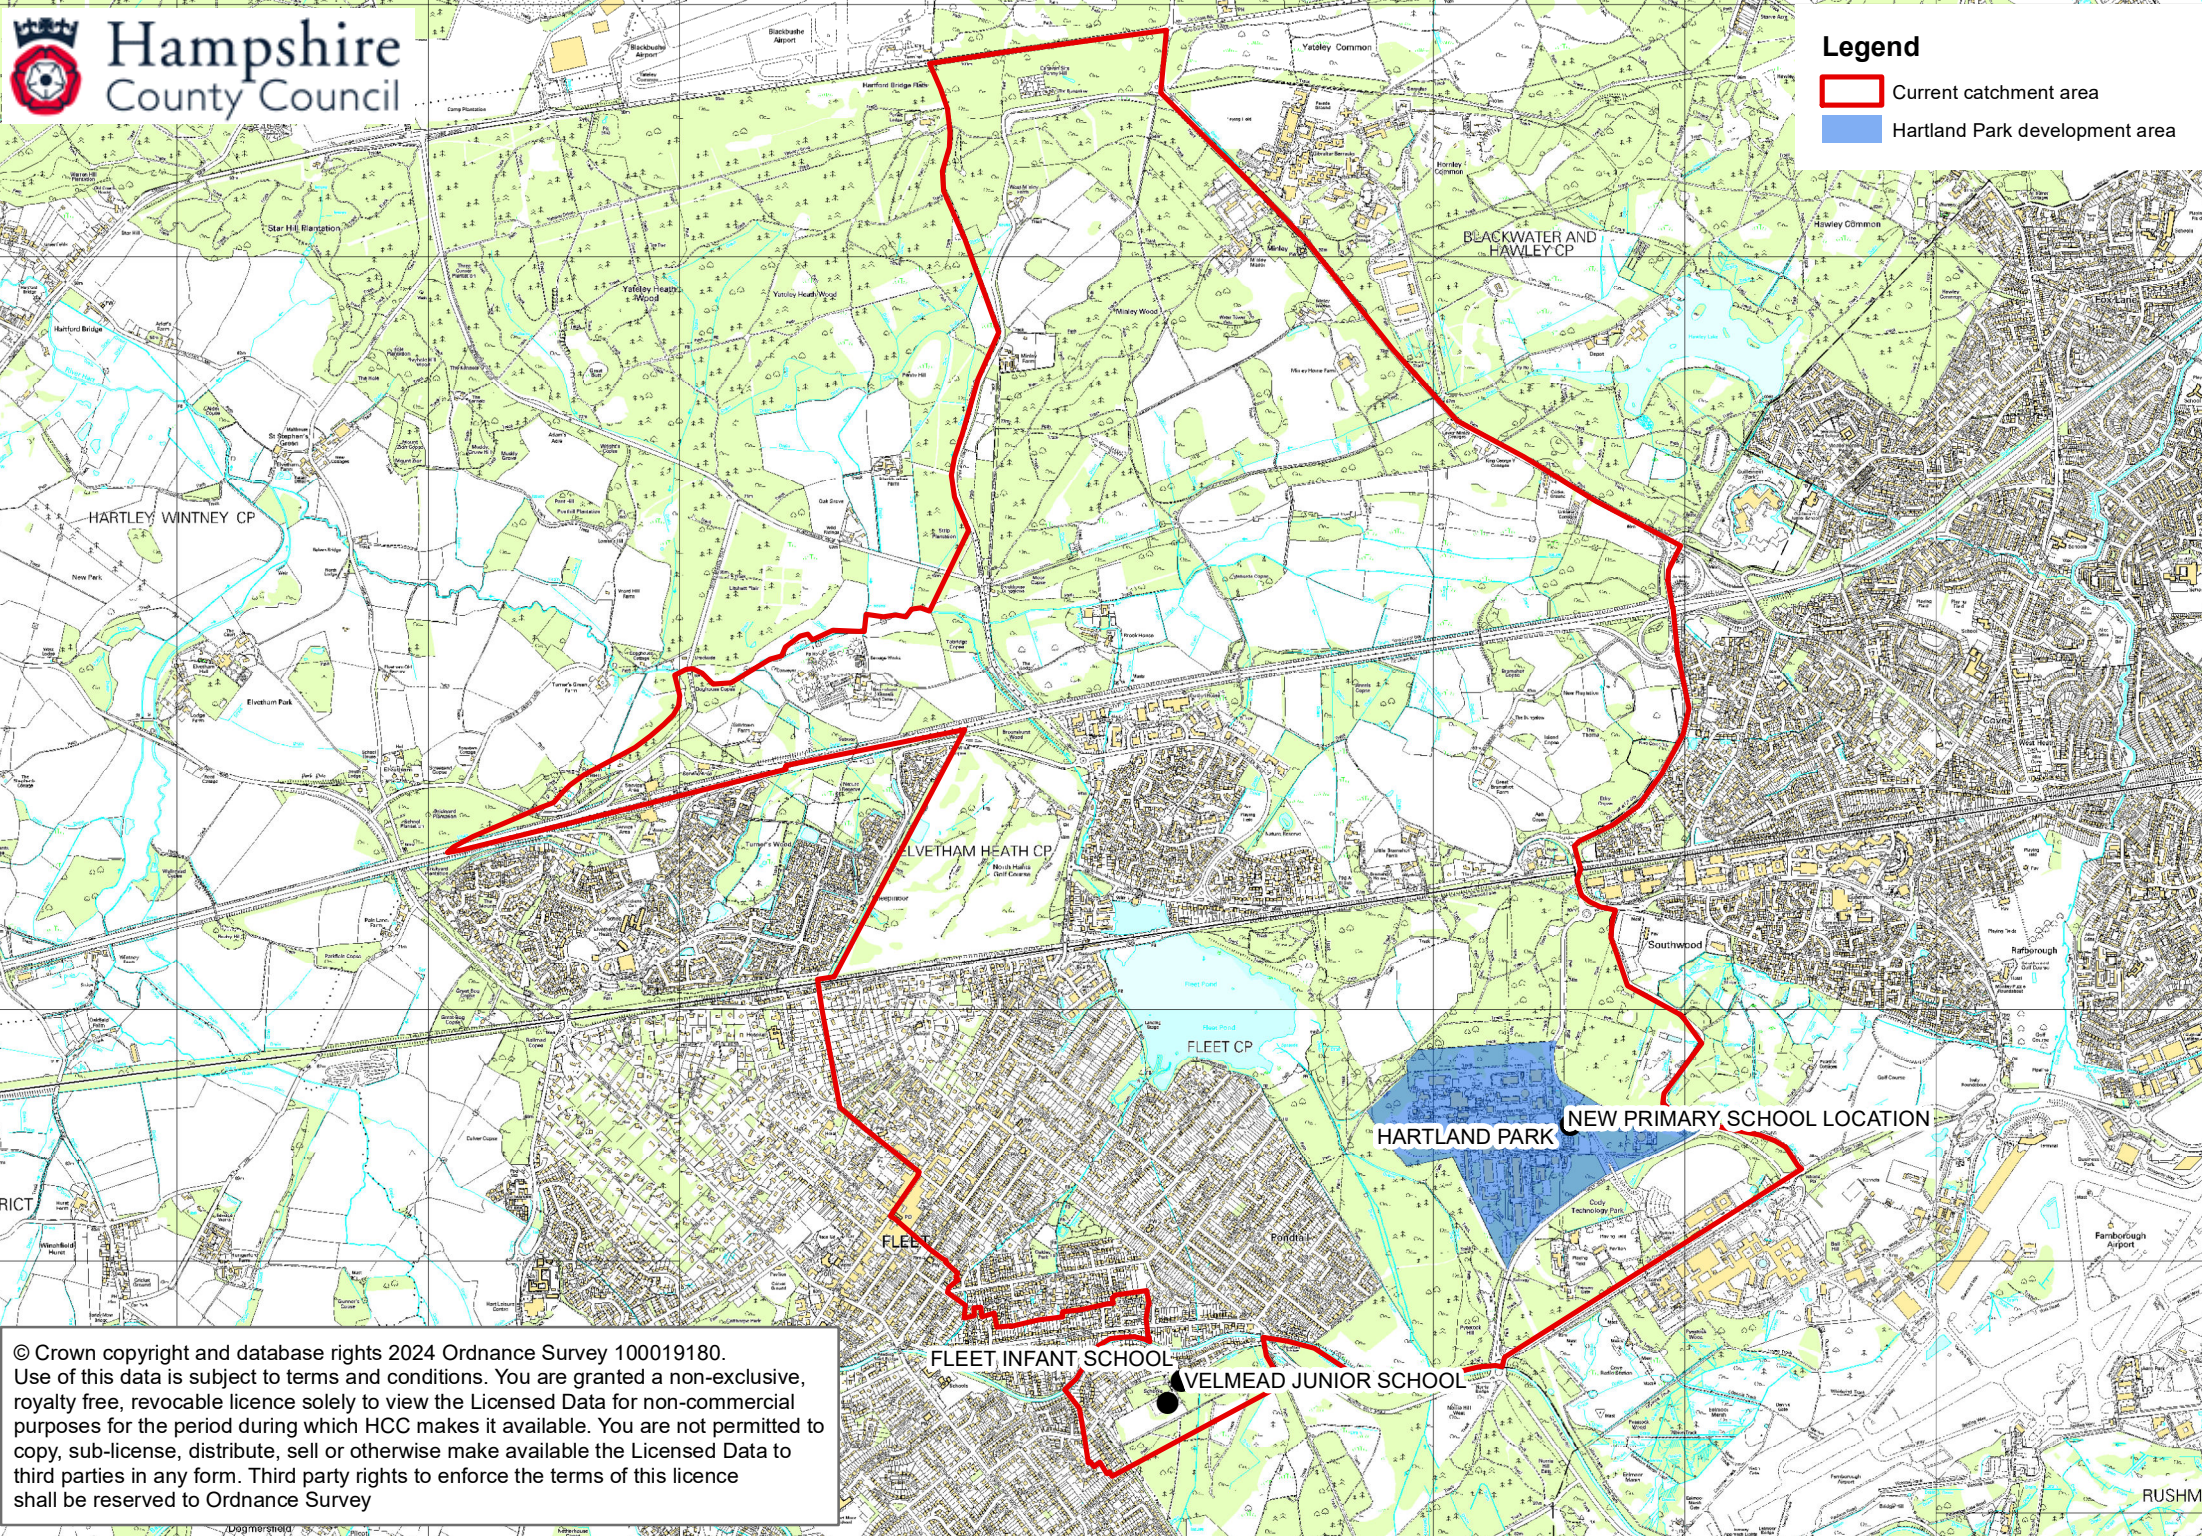

Legend

-  Current catchment area
-  Hartland Park development area

© Crown copyright and database rights 2024 Ordnance Survey 100019180.
Use of this data is subject to terms and conditions. You are granted a non-exclusive, royalty free, revocable licence solely to view the Licensed Data for non-commercial purposes for the period during which HCC makes it available. You are not permitted to copy, sub-license, distribute, sell or otherwise make available the Licensed Data to third parties in any form. Third party rights to enforce the terms of this licence shall be reserved to Ordnance Survey