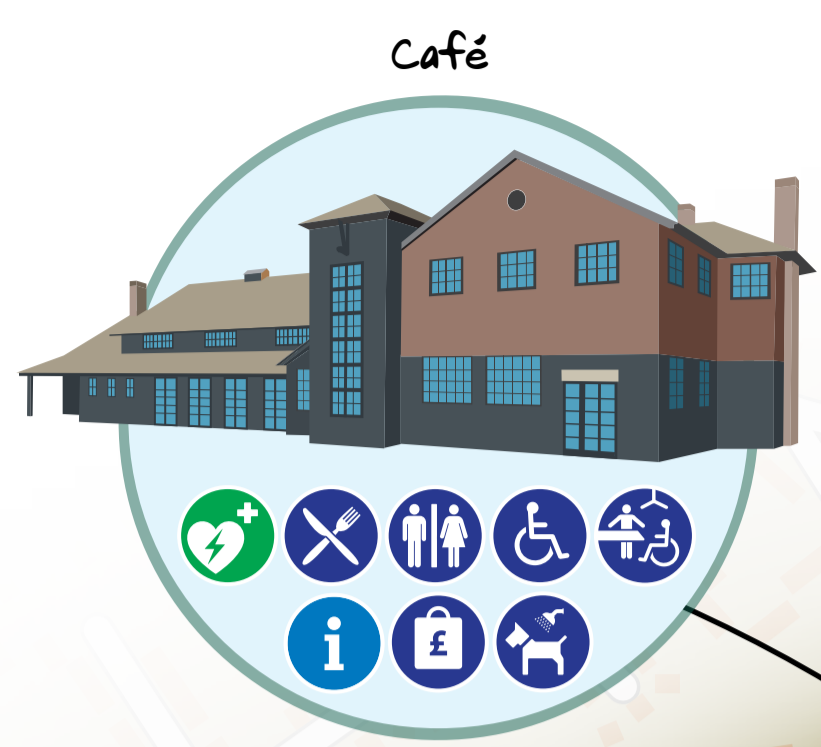

**Key**

-  Railway Station
-  Parking
-  Bike Rack
-  Defibrillator
-  Caravans
-  Glamping
-  Toilets
-  Accessible Toilet
-  Changing Place
-  Information
-  Picnic Area
-  Food and Drink
-  Shop
-  Play Area
-  Miniature Railway (Royal Victoria Railway)
-  Viewpoint
-  BBQ
-  Dog Wash
-  Dog Waste Bin
-  Accessible Ramp
-  Hamble Rail Trail
-  Solent Way
-  Heritage Trail
-  Cemetery Woods Trail
-  Accessible Woodland Walk

Netley Abbey and  
Woodland Park

Sophie's Pond  
Main Entrance

Horse Pond Wood  
Private

Private

Private

Small Caravan  
Rally Field

Caravan  
Rally Field

Private