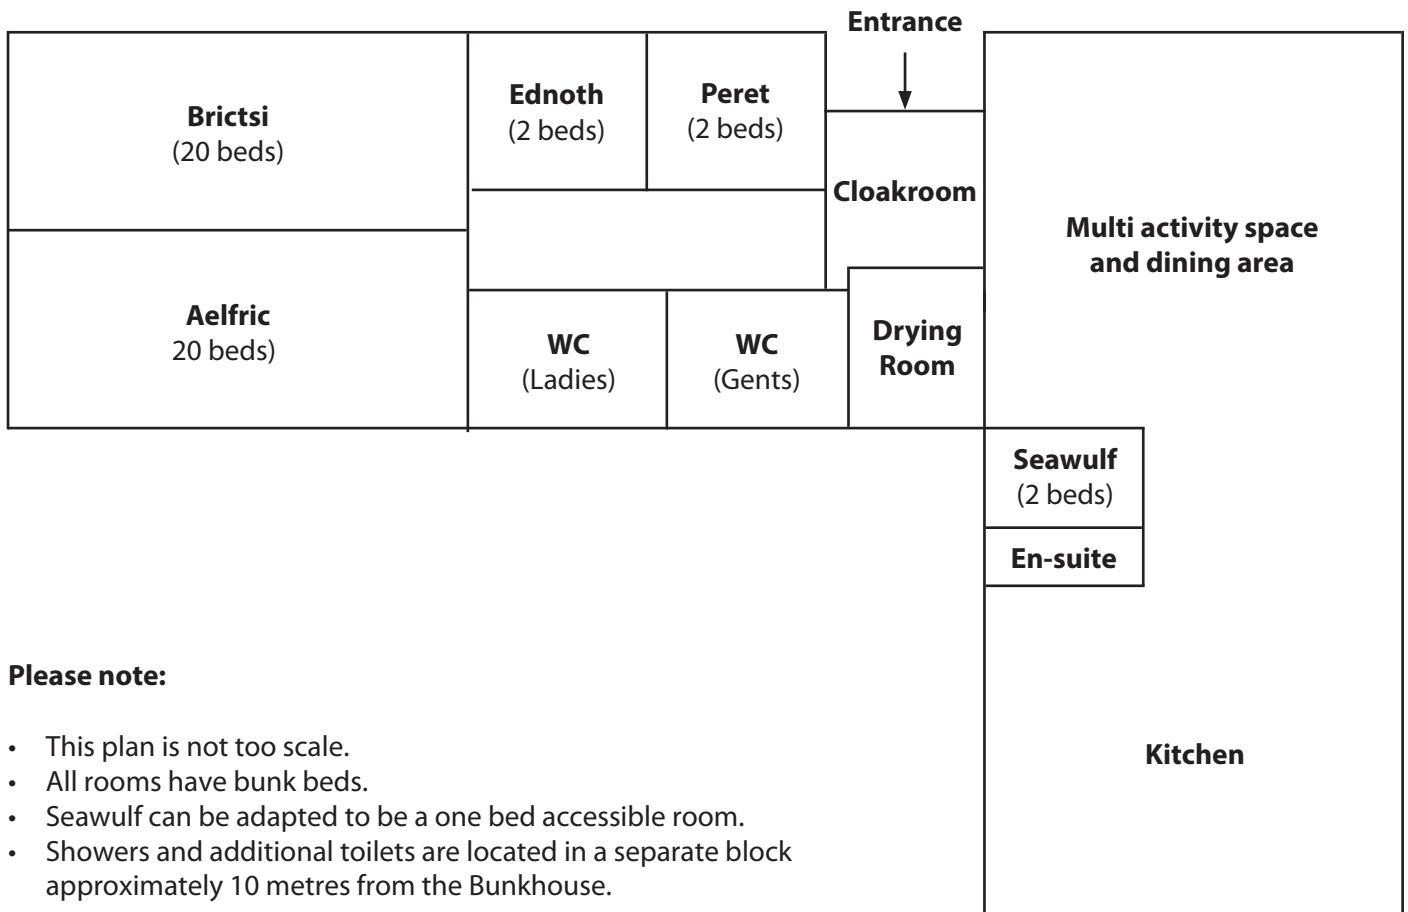

## FLOORPLAN | THE BUNKHOUSE

**Please note:**

- This plan is not too scale.
- All rooms have bunk beds.
- Seawulf can be adapted to be a one bed accessible room.
- Showers and additional toilets are located in a separate block approximately 10 metres from the Bunkhouse.