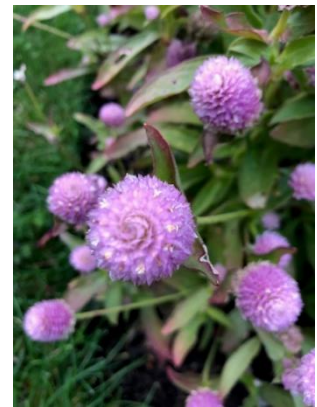

## Late Spring/Early Summer I Spy

Summer is almost here! The days are much longer, and the weather is changing... Late spring/summer is a great time for wildlife and plants, with flowers opening and birds nesting. Have a look around your garden, or on your walk, and see if you can spot any of these signs of summer in the next few weeks!

A butterfly!

A bee!

Rhododendrons!

Petals!

A tree with unusual bark!

A spider's web!

Flowers with interesting shapes!

A robin!

Wild garlic! (Can you smell it before you see it?)