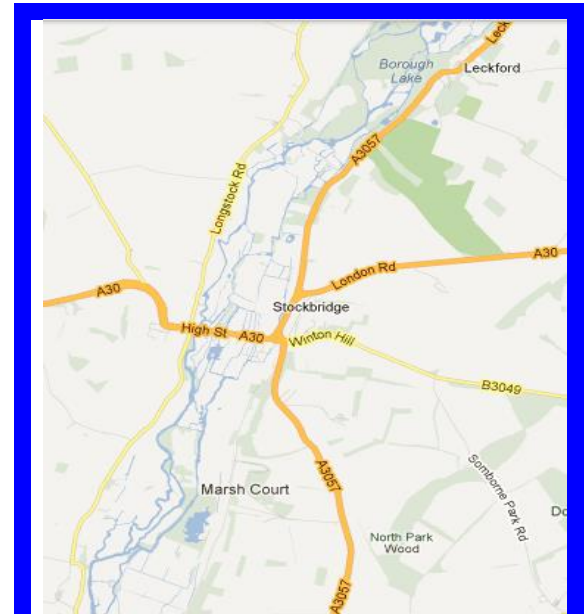

Tel: 01264 356808

Stockbridge Neighbourcare

Serves Stockbridge and neighbouring villages.

Tel: 01264 810363 / 0845 094 3713.

www.hants.gov.uk/taxishares

Revised June 2015

**Wherwell–Chilbolton–
Longstock–Stockbridge
–Houghton–to Romsey
Taxishare (54)**
A public transport service