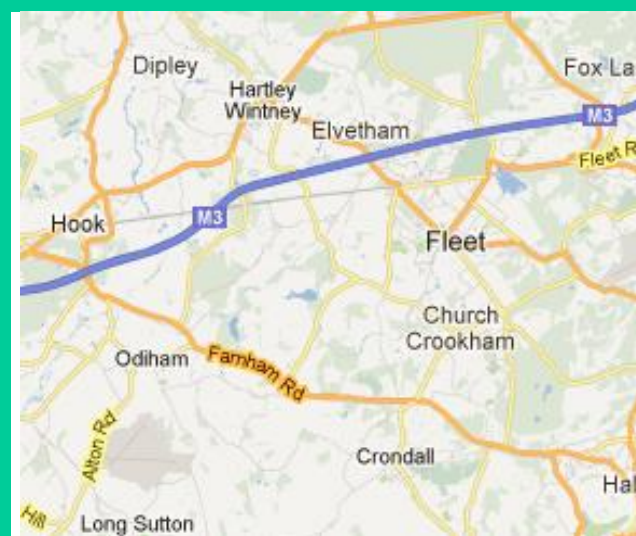

How much will it cost?

	Single	Return
Crondall/Ewshot/ Clare Park to Farnham	£2.50	£3.90
Crondall /Ewshot/ Crookham Village to Fleet (Fridays only)	£1.50	£3.00

If you have a Hampshire County Council disabled person's bus pass you may travel free on this service. If you have an older person's bus pass you may travel for free on any journey departing from your stop after 9:30am. If you have a pass issued by any other English Local Authority you may travel for free on any journey departing from your stop after 9.30am.

Children between 5 and 16 years of age may travel for half price and those under 5 may travel free.

Accessibility

Accessible vehicles are available on the service. Please specify that you need an accessible vehicle when you book.

Folding wheelchairs and pushchairs can always be accommodated.

Other transport information

traveline
public transport info

www.hants.gov.uk/taxishares

Revised April 2019

Crondall & Ewshot Link

A public transport service

© Crown copyright and database rights 2015
Ordnance Survey 100019180.