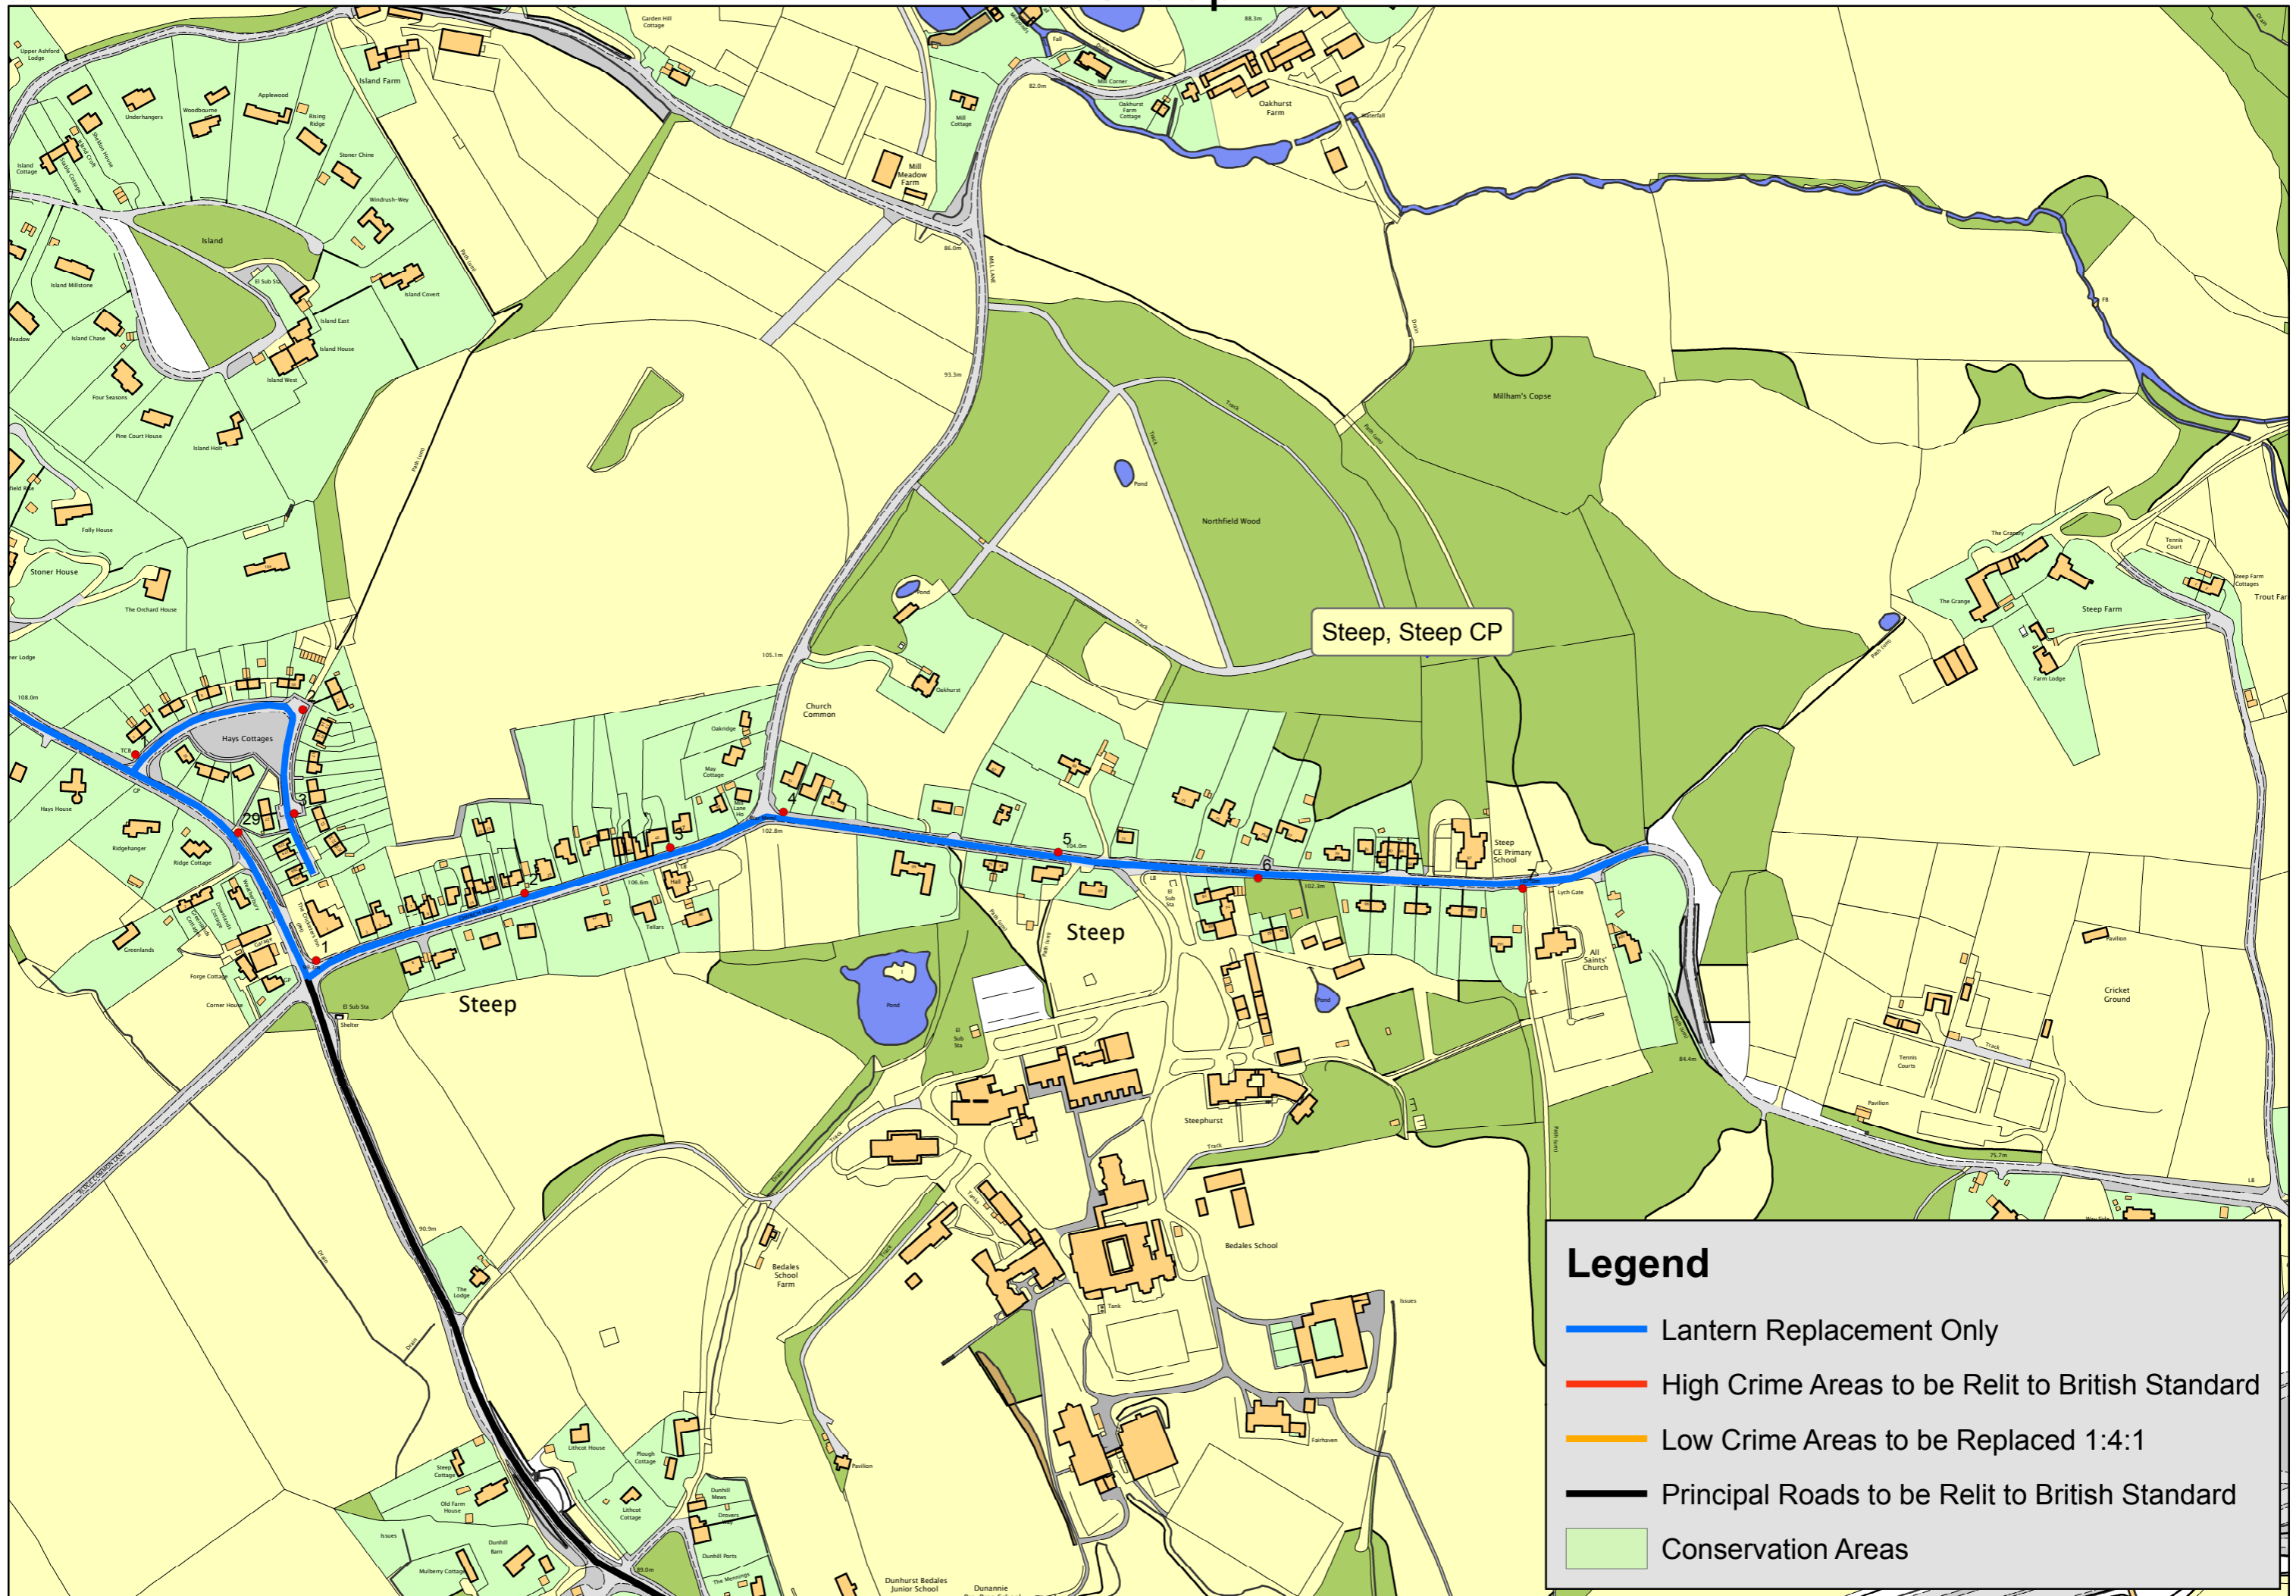

# Steep

### Legend

-  Lantern Replacement Only
-  High Crime Areas to be Relit to British Standard
-  Low Crime Areas to be Replaced 1:4:1
-  Principal Roads to be Relit to British Standard
-  Conservation Areas