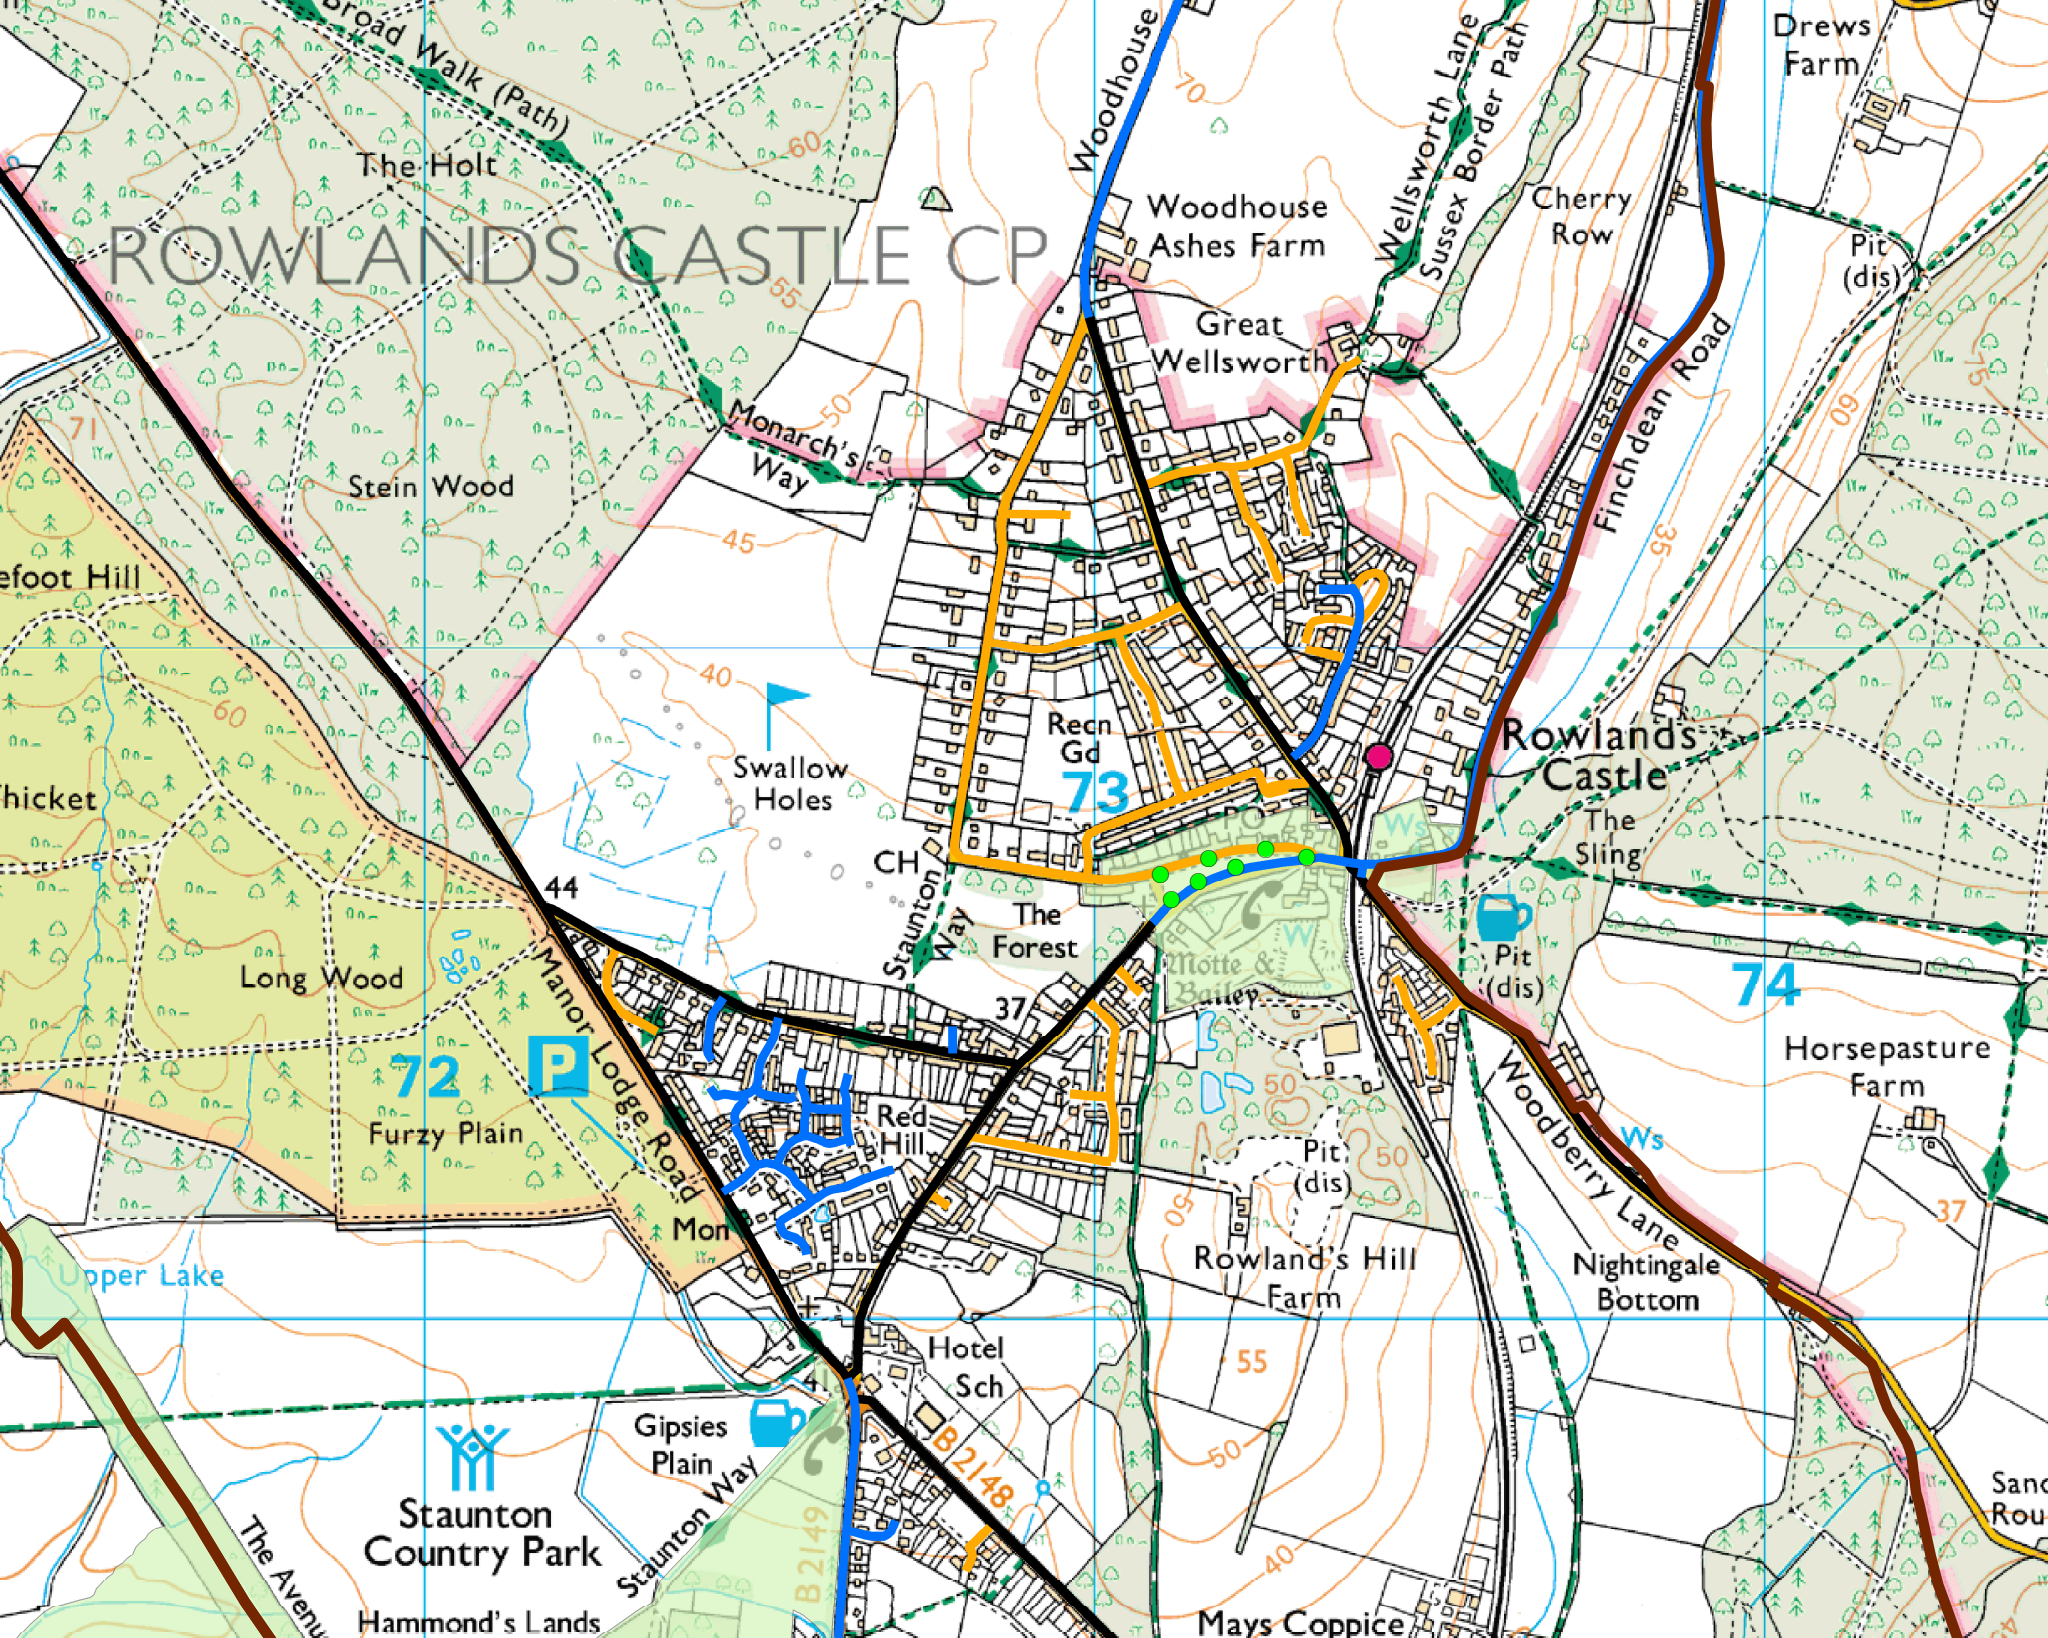

ROWLANDS CASTLE CP

Staunton
Country Park

Hammond's Lands

Gipsies
Plain

Staunton Way

B2149

B2148

Hotel Sch

Red Hill

The Forest

Recn Gd

Monarch's Way

Woodhouse

Woodhouse Ashes Farm

Great Wellsworth

Mays Coppice

Rowland's Hill Farm

Pit (dis)

Motte & Bailey

Swallow Holes

Steaunton Way

Woodhouse

Woodhouse

Nightingale Bottom

Woodberry Lane

Pit (dis)

The Sling

Rowlands Castle

Cherry Row

Wellsworth Lane

Horsepasture Farm

Pit (dis)

Finchdean Road

Sussex Border Path

Draws Farm

Pit (dis)

Sand Row

Sand Row