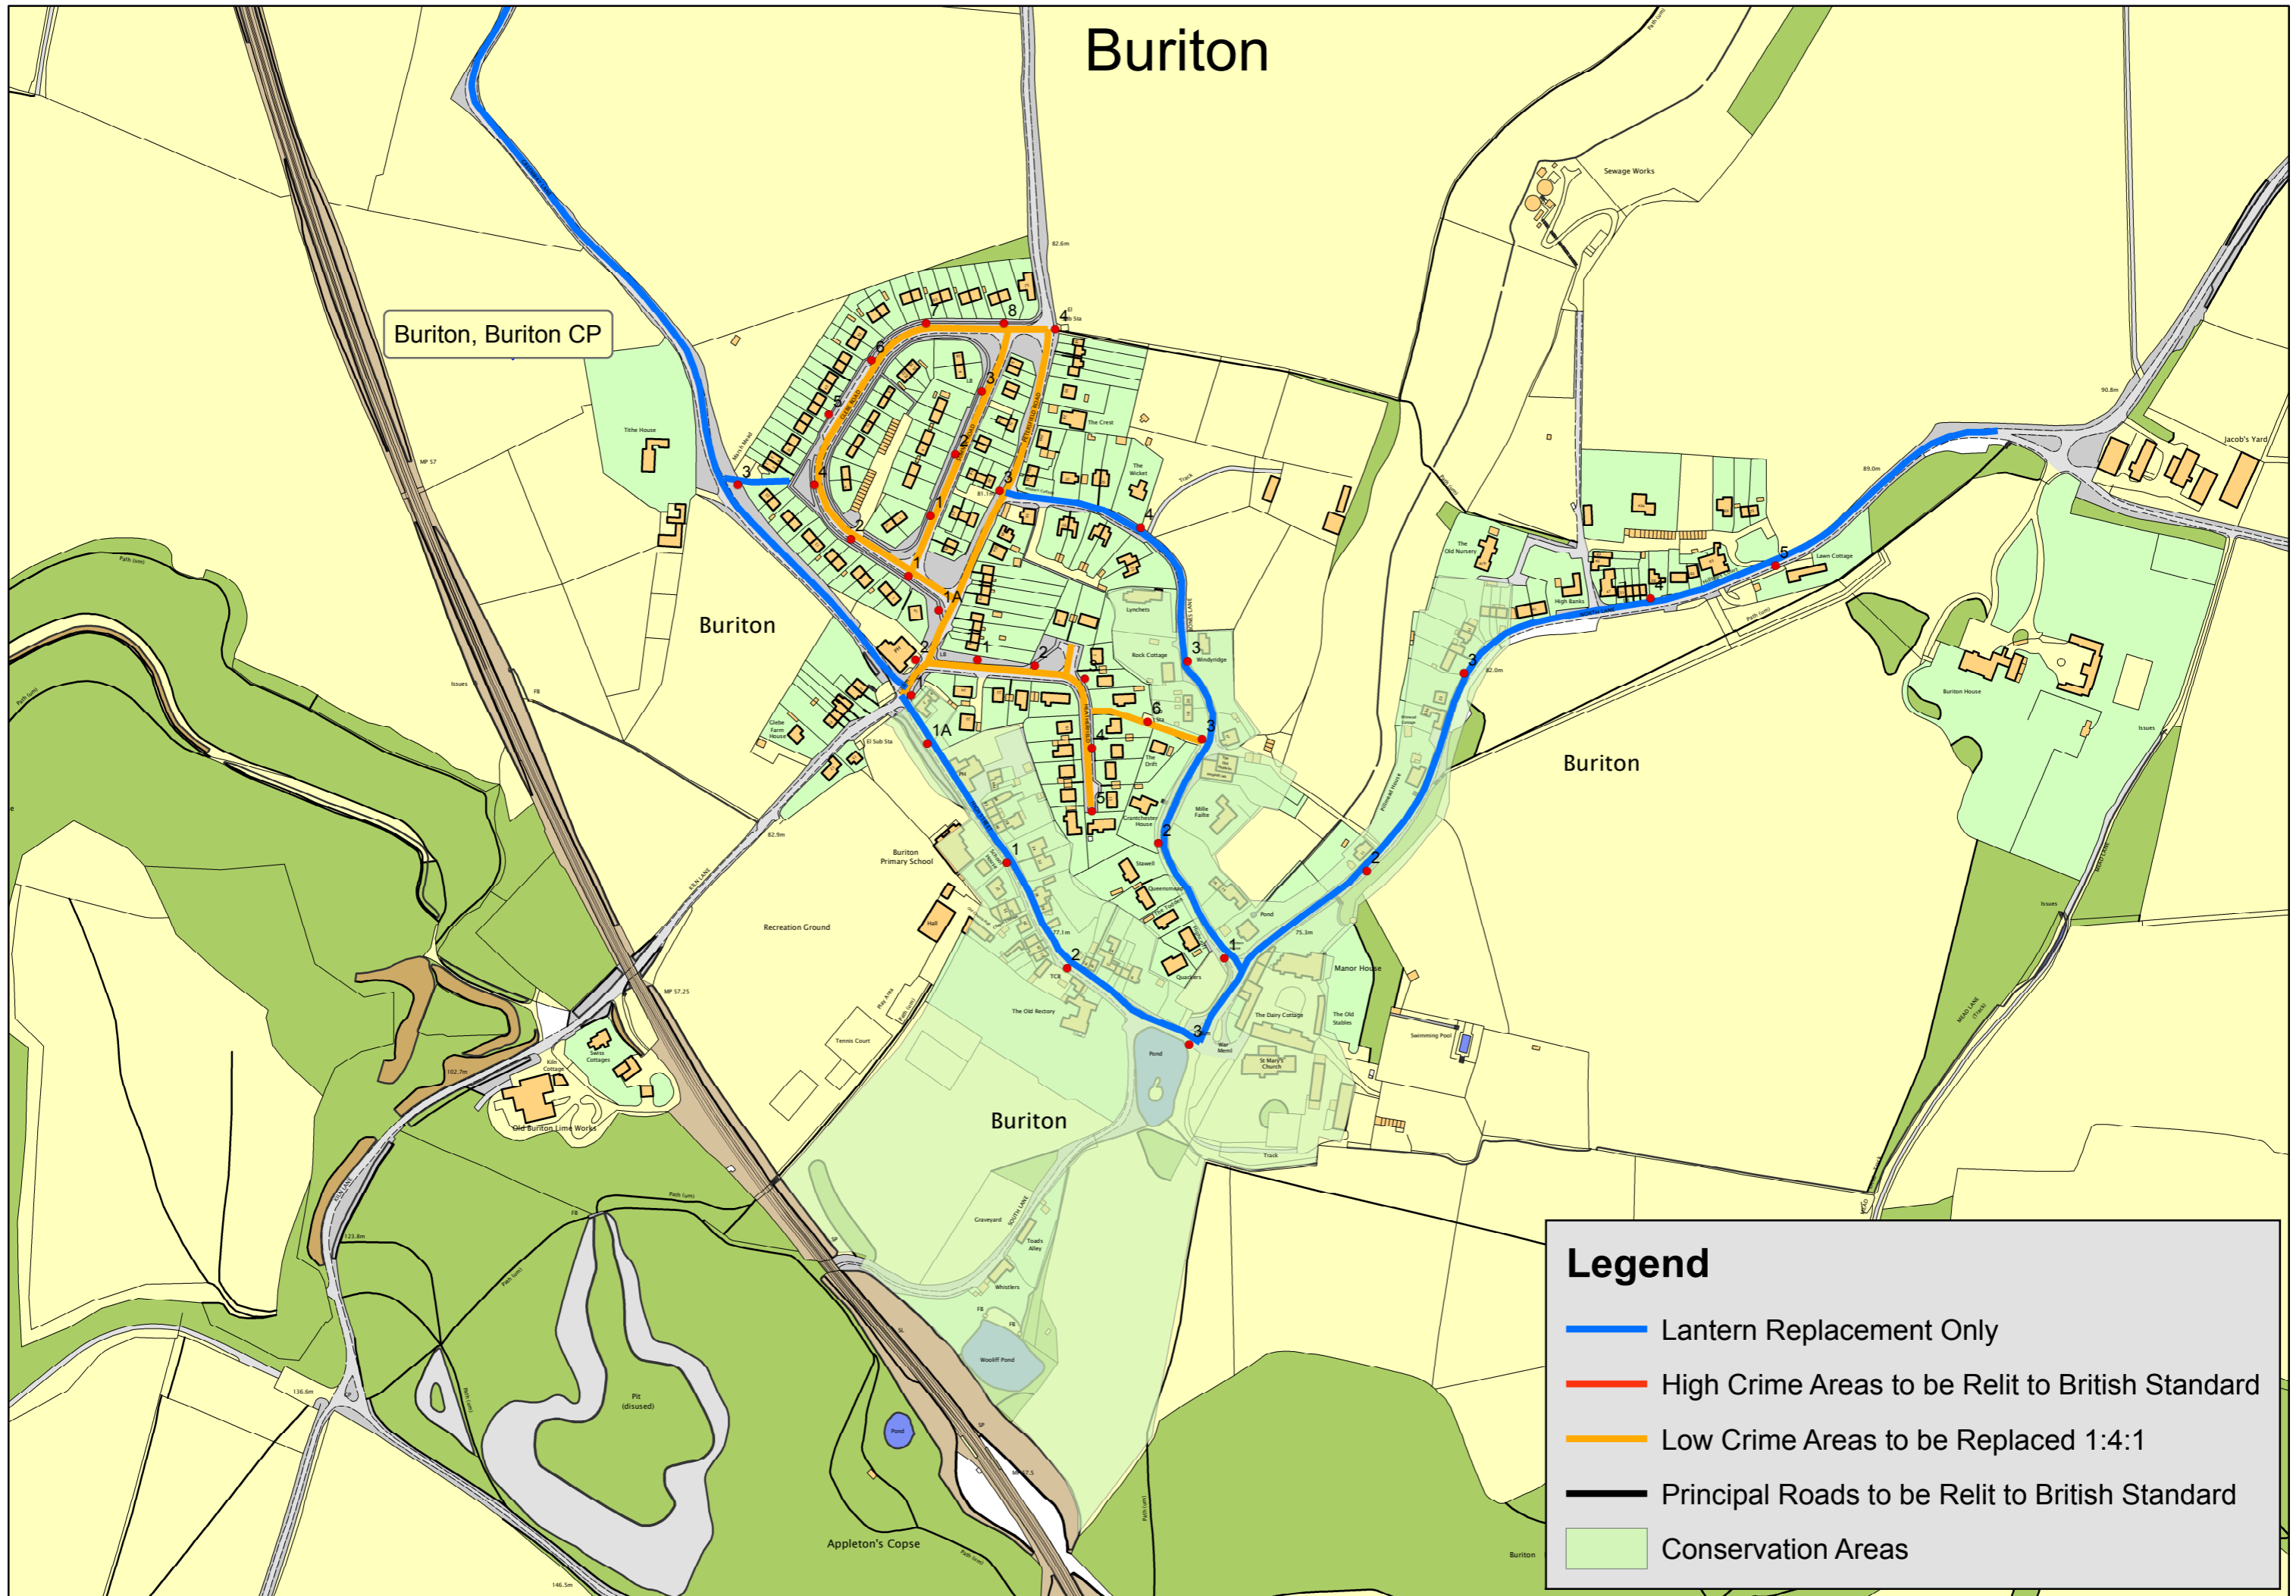

# Buriton

Buriton, Buriton CP

### Legend

- Lantern Replacement Only
- High Crime Areas to be Relit to British Standard
- Low Crime Areas to be Replaced 1:4:1
- Principal Roads to be Relit to British Standard
- Conservation Areas